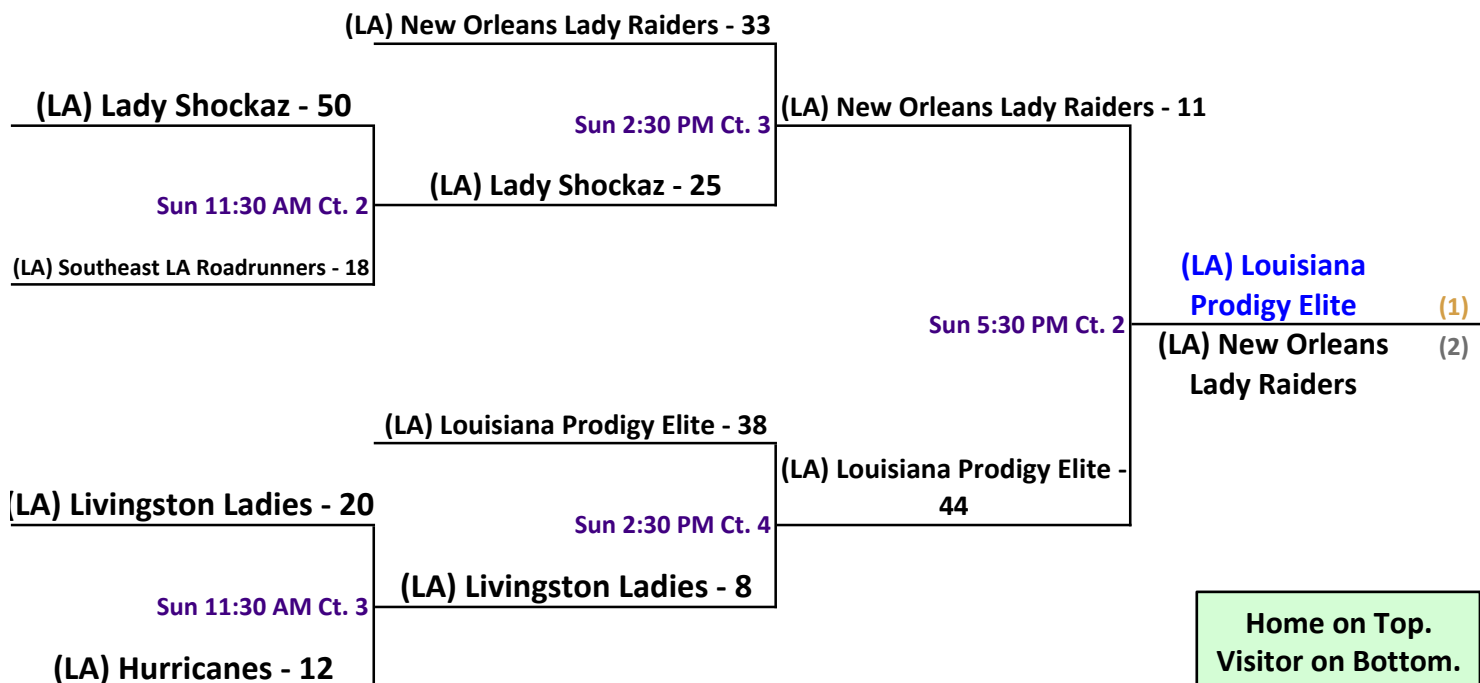

2019 Allstate Sugar Bowl Super 60

Girls 6th Grade

W		L		Pool A				W		L		Pool B			
1	1	A 1	(LA) Lady Shockaz			2		2	0	B 1	(LA) New Orleans Lady Raiders			1	
2	0	A 2	(LA) Louisiana Prodigy Elite			1		1	1	B 2	(LA) Livingston Ladies			2	
0	2	A 3	(LA) Hurricanes			3		0	2	B 3	(LA) Southeast LA Roadrunners			3	
Teams	Date	Time	Court	Results				Teams	Date	Time	Court	Results			
A 1 v A 3	Sat	10:15 AM	9	A 1	36	A 3	4	B 1 v B 3	Sat	10:15 AM	10	B 1	40	B 3	6
A 2 v A 3	Sat	1:20 PM	10	A 2	54	A 3	6	B 2 v B 3	Sat	1:20 PM	17	B 2	20	B 3	12
A 1 v A 2	Fri	5:40 PM	3	A 1	11	A 2	46	B 1 v B 2	Fri	6:35 PM	3	B 1	24	B 2	5

Teams must arrive at the gym site at LEAST 30 min. before as scheduled game time as games CAN & will begin EARLY

[Court Locations on super60basketball.com](http://super60basketball.com)

Players MUST be in FULL uniform to enter gym !

HOME TEAM is listed on left

2019 Allstate Sugar Bowl Super 60 GOLD Bracket: 6th Grade Girls Division

Home on Top.
Visitor on Bottom.