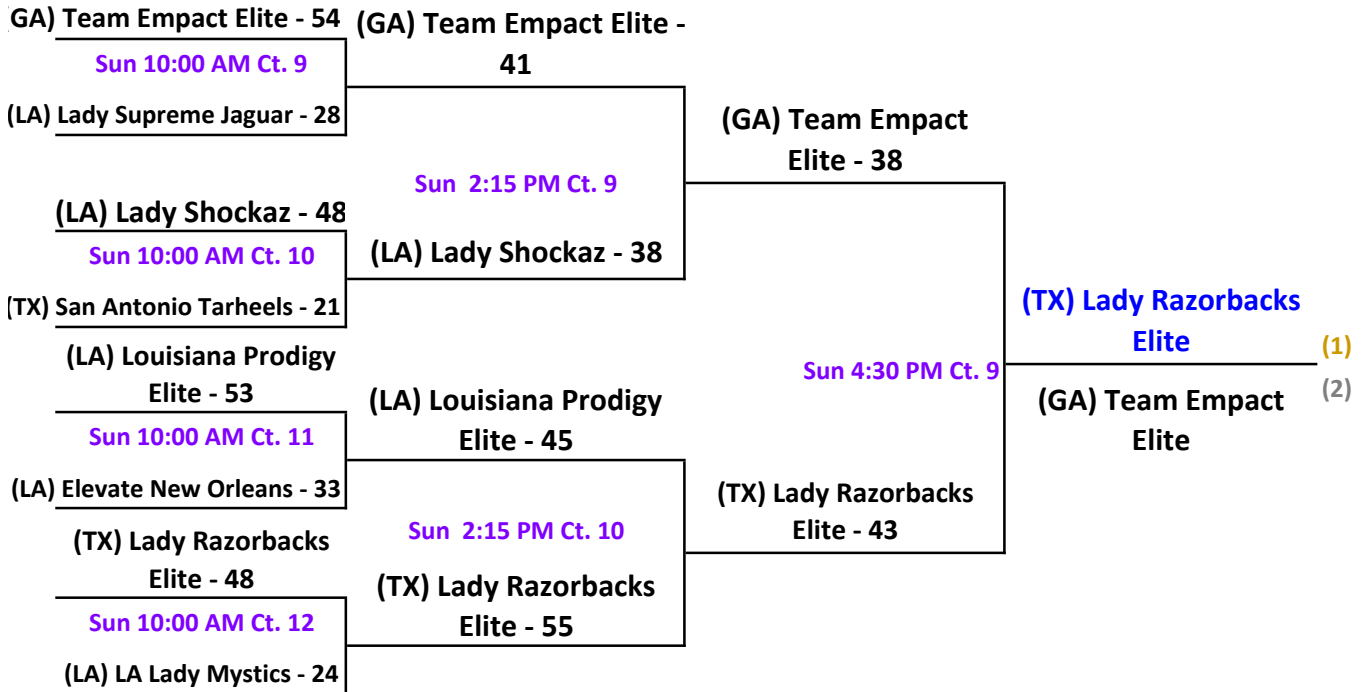

Players MUST be in FULL uniform to enter gym !

HOME TEAM is on left

2019 Allstate Sugar Bowl Super 60 GOLD Bracket: 7th Grade Girls Division

2019 Allstate Sugar Bowl Super 60 PURPLE Bracket: 7th Grade Girls Division