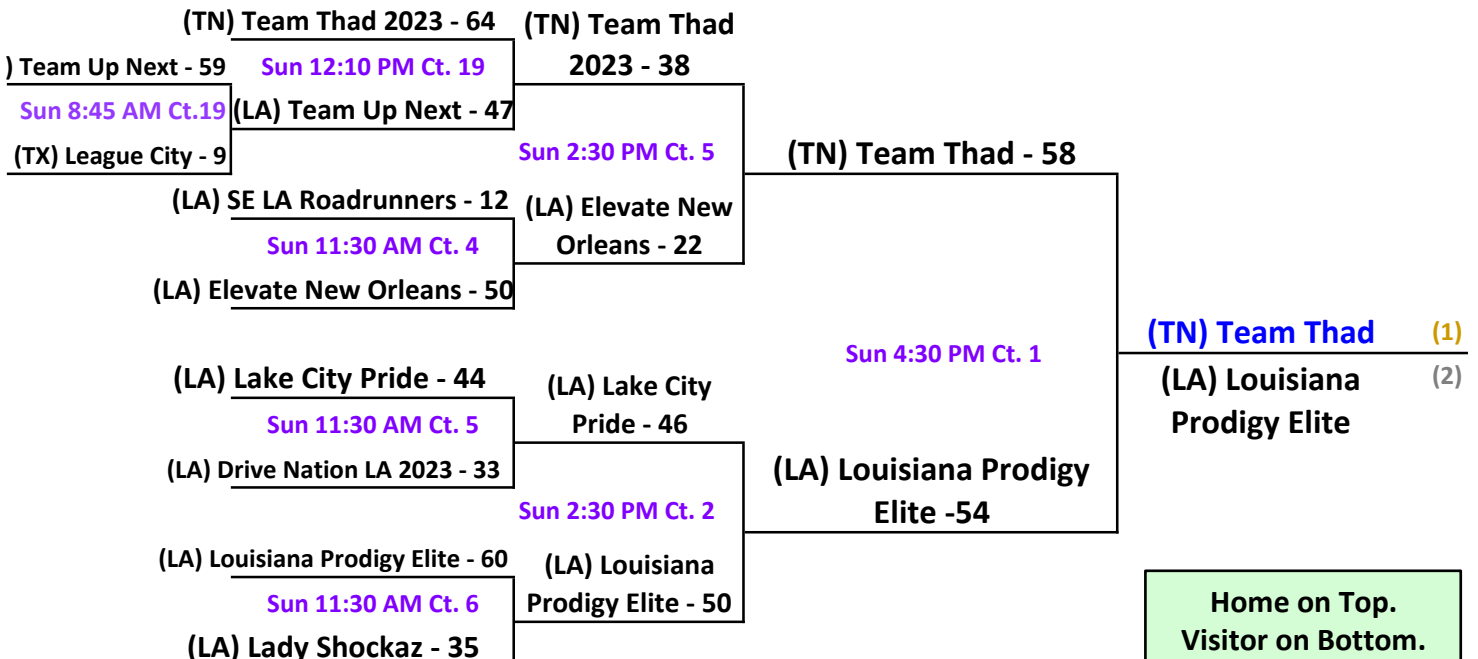

2019 Allstate Sugar Bowl Super 60

Girls 8th Grade

W	L	Pool A			
2	0	A 1	(TN) Team Thad 2023		1
1	1	A 2	(LA) Lady Shockaz		2
0	2	A 3	(LA) Drive Nation LA 2023		3
Teams	Date	Time	Court	Results	
A 1 v A 3	Sat	9:15 AM	9	A 1	43 A 3 24
A 2 v A 3	Sat	1:20 PM	18	A 2	41 A 3 20
A 1 v A 2	Sat	5:00 PM	3	A 1	49 A 2 17

W	L	Pool B			
0	2	B 1	(TX) League City Lady Phenom White		3
2	0	B 2	(LA) Lake City Pride		1
1	1	B 3	(LA) Southeast LA Roadrunners		2
Teams	Date	Time	Court	Results	
B 1 v B 3	Sat	5:30 PM	9	B 1	19 B 3 31
B 2 v B 3	Sat	2:25 PM	10	B 2	66 B 3 16
B 1 v B 2	Sat	9:55 AM	4	B 1	5 B 2 57

W	L	Pool C			
2	0	C 1	(LA) Louisiana Prodigy Elite		1
0	2	C 2	(LA) Elevate New Orleans		3
1	1	C 3	(LA) Team Up Next		2
Teams	Date	Time	Court	Results	
C 1 v C 3	Sat	11:15 AM	10	C 1	55 C 3 40
C 2 v C 3	Sat	5:30 PM	10	C 2	31 C 3 43
C 1 v C 2	Fri	5:40 PM	4	C 1	45 C 2 33

[Court Locations on super60basketball.com](http://super60basketball.com)

Players MUST be in FULL uniform to enter gym !

HOME TEAM is listed on left

2019 Allstate Sugar Bowl Super 60 GOLD Bracket: 8th Grade Girls Division