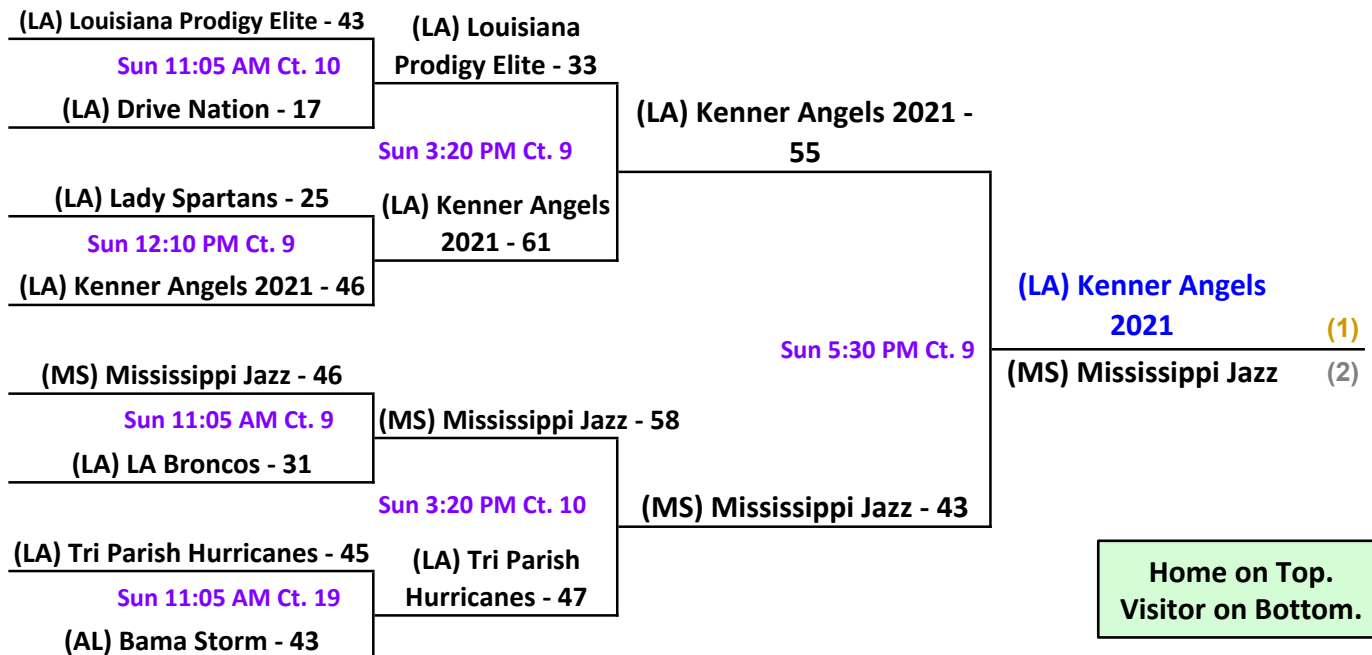

2019 Allstate Sugar Bowl Super 60 - GIRLS 10th Grade

Pool A						Pool B					
W	L					W	L				
1	1	A 1	(AL) Bama Storm			2	0	B 1	(MS) Mississippi Jazz		
2	0	A 2	(LA) Louisiana Prodigy Elite			1	1	B 2	(LA) Kenner Angels 2021		
0	2	A 3	(LA) LA Broncos			0	2	B 3	(LA) Drive Nation		
		Teams	Date	Time	Court	Results					
		A 1 v A 3	Sat	2:25 PM	9	A 1	37	A 3	30		
		A 2 v A 3	FRI	7:30 PM	4	A 2	44	A 3	28		
		A 1 v A 2	Sat	9:55 AM	2	A 1	33	A 2	36		

Pool C						Pool D					
W	L					W	L				
2	0	C 1	(LA) Tri Parish Hurricanes			0	2	D 1	(LA) Lady Pumas United	WNA	
1	1	C 2	(LA) Lady Spartans			0	2	D 2	(LA) Lady Express Elite	WNA	
		Teams	Date	Time	Court	Results					
		* C 1 v C 2	Sat	12:20 PM	9	C 1	51	C 2	32		
		D 1 v C 1	FRI	6:35 PM	2	D 1	32	C 1	38		
		D 2 v C 2	Sat	9:15 AM	10	D 2	0	C 2	15		

Teams must arrive at the gym site at LEAST 30 min. before as scheduled game time as games CAN & will begin EARLY!

not the 1st game of the day

[Court Locations on super60basketball.com](http://super60basketball.com)

Players MUST be in FULL uniform to enter gym !

2019 Allstate Sugar Bowl Super 60 GOLD Bracket: 10th Grade Girls

Home on Top.
Visitor on Bottom.