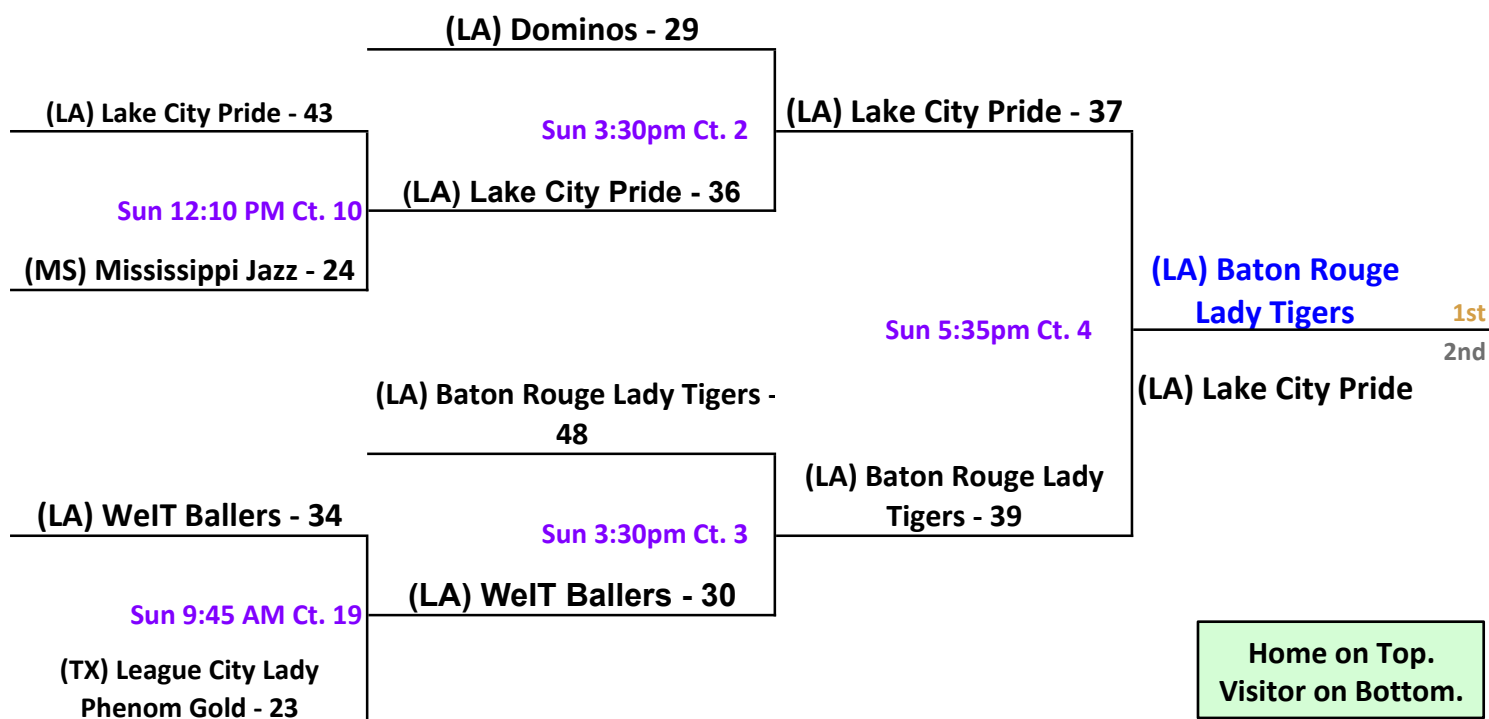

2019 Allstate Sugar Bowl Super 60

Girls 9th Grade

W	L	Pool A			
0	2	A 1	(TX) League City Lady Phenom Gold		3
2	0	A 2	(LA) Baton Rouge Lady Tigers		1
1	1	A 3	(LA) Lake City Pride		2
Teams	Date	Time	Court	Results	
A 1 v A 3	Sat	9:00 AM	4	A 1	17 A 3 60
A 2 v A 3	Sat	12:20 PM	14	A 2	51 A 3 41
A 1 v A 2	Sat	4:30 PM	9	A 1	25 A 2 54

W	L	Pool B			
0	2	B 1	(MS) Mississippi Jazz		3
2	0	B 2	(LA) Dominos		1
1	1	B 3	(LA) WeIT Ballers		2
Teams	Date	Time	Court	Results	
B 1 v B 3	Sat	4:30 PM	10	B 1	32 B 3 33
B 2 v B 3	Fri	8:25 PM	2	B 2	31 B 3 16
B 1 v B 2	Sat	11:25 AM	14	B 1	21 B 2 38

Teams must arrive at the gym site at LEAST 30 min. before as scheduled game time as games CAN & will begin EARLY not the 1st game of the day

[Court Locations on super60basketball.com](http://super60basketball.com)

Players MUST be in FULL uniform to enter gym !

HOME TEAM is listed on left

2019 Allstate Sugar Bowl Super 60 GOLD Bracket: 9th Grade Girls Division

Home on Top.
Visitor on Bottom.