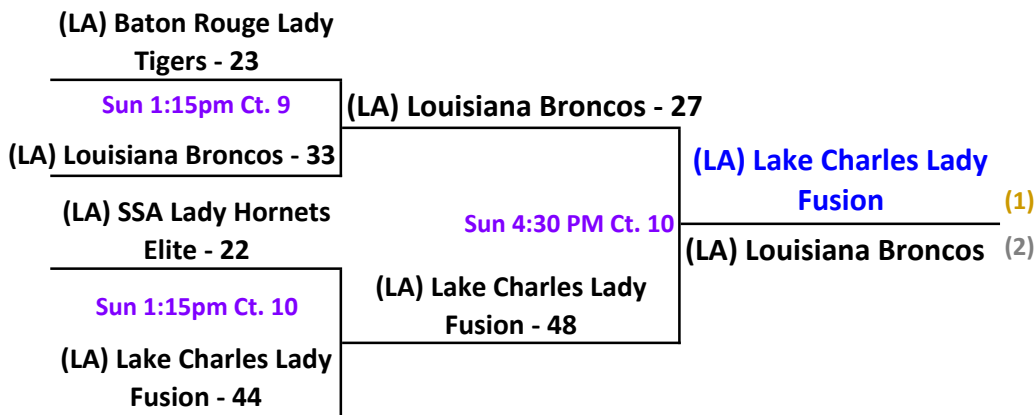

W		L		Pool D			
0	2	D 1	(LA) Lake Charles Lady Fusion				3
2	0	D 2	(LA) Lady Shockaz				1
1	1	D 3	(LA) Louisiana Lady Mystics				2
Teams	Date	Time	Court	Results			
D 1 v D 3	Sat	12:20 PM	10	D 1	29	D 3	39
D 2 v D 3	Fri	9:20 PM	2	D 2	38	D 3	17
D 1 v D 2	Sat	4:00 PM	4	D 1	15	D 2	38

Players MUST be in FULL uniform to enter gym !

HOME TEAM is on left

2019 Allstate Sugar Bowl Super 60 GOLD Bracket: 7th Grade Girls Division

2019 Allstate Sugar Bowl Super 60 PURPLE Bracket: 7th Grade Girls Division

Court Locations on super60basketball.com.

Home on Top. Visitor on Bottom.

2019 Allstate Sugar Bowl Super 60

Girls 8th Grade

W	L	Pool A			
2	0	A 1	(TN) Team Thad 2023		1
1	1	A 2	(LA) Lady Shockaz		2
0	2	A 3	(LA) Drive Nation LA 2023		3
Teams	Date	Time	Court	Results	
A 1 v A 3	Sat	9:15 AM	9	A 1	43 A 3 24
A 2 v A 3	Sat	1:20 PM	18	A 2	41 A 3 20
A 1 v A 2	Sat	5:00 PM	3	A 1	49 A 2 17