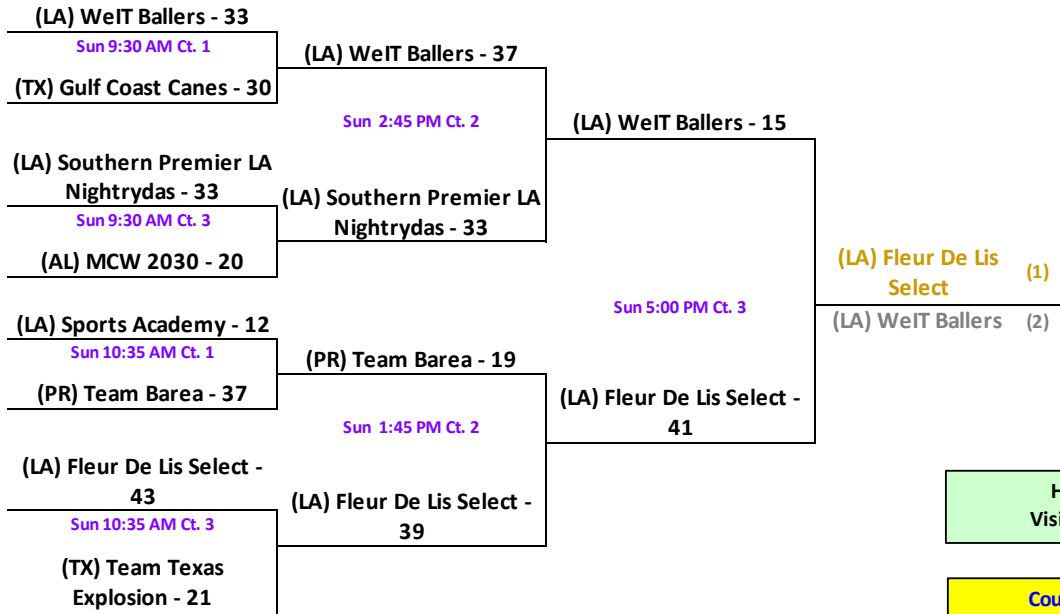

## 2022 Allstate Sugar Bowl Super 60 GOLD Bracket: 4th Grade Division

Home on Top.  
Visitor on Bottom.

Court Locations on  
[super60basketball.com](http://super60basketball.com)

## 2022 Allstate Sugar Bowl Super 60 PURPLE Bracket: 4th Grade Division

Teams MUST bring their pre-printed AAU scoresheet (from your team folder you recieved at your first pool game) to every BRACKET game. If you do NOT bring your scoresheet, the other team will shoot a 2-shot technical at start of each half.

# 4th Grade Division - 2022 Allstate Sugar Bowl Super 60

W		L		Pool A			
1	1	A 1	(PR) Team Barea			2	
0	2	A 2	(AR) Woodz Elite			3	
2	0	A 3	(LA) Welt Ballers			1	
Teams	Day	Time	Court	Results			
A 1 v A 3	Sat	2:10 PM	2	A 1	33	A 3	39
A 2 v A 3	Sat	6:20 PM	4	A 2	28	A 3	31
A 1 v A 2	Sat	10:00 AM	3	A 1	35	A 2	34