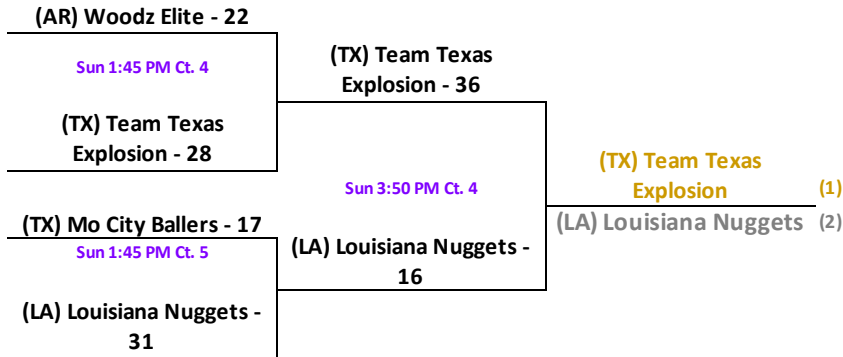

## 2022 Allstate Sugar Bowl Super 60 GOLD Bracket: 4th Grade Division

Home on Top.  
Visitor on Bottom.

Court Locations on  
[super60basketball.com](http://super60basketball.com)

## 2022 Allstate Sugar Bowl Super 60 PURPLE Bracket: 4th Grade Division

Teams MUST bring their pre-printed AAU scoresheet (from your team folder you recieved at your first pool game) to every BRACKET game. If you do NOT bring your scoresheet, the other team will shoot a 2-shot technical at start of each half.

# 4th Grade Division - 2022 Allstate Sugar Bowl Super 60

W		L		Pool A			
1	1	A 1	(PR) Team Barea			2	
0	2	A 2	(AR) Woodz Elite			3	
2	0	A 3	(LA) Welt Ballers			1	
Teams	Day	Time	Court	Results			
A 1 v A 3	Sat	2:10 PM	2	A 1	33	A 3	39
A 2 v A 3	Sat	6:20 PM	4	A 2	28	A 3	31
A 1 v A 2	Sat	10:00 AM	3	A 1	35	A 2	34