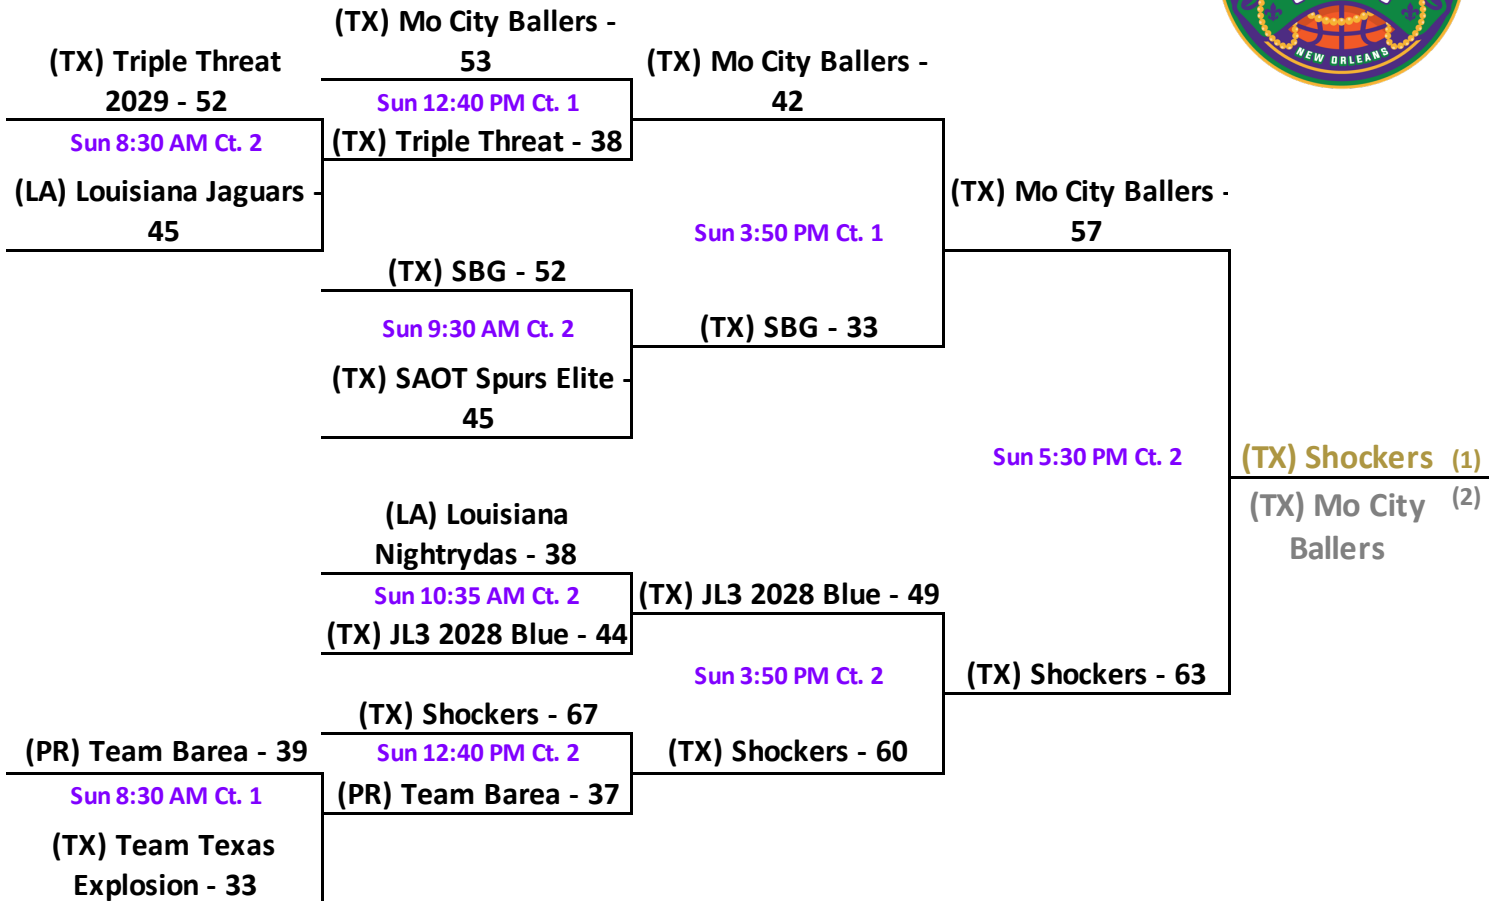

2022 Allstate Sugar Bowl Super 60 GOLD Bracket: 6th Grade Division

Home on Top.
Visitor on Bottom.

Court Locations on
super60basketball.com

2022 Allstate Sugar Bowl Super 60 PURPLE Bracket: 6th Grade Division

6th Grade Division 2022 Allstate Sugar Bowl Super 60

W	L	Pool A			
1	1	A 1	(PR) Team Barea		2
2	0	A 2	(TX) Mo City Ballers Black		1
0	2	A 3	(LA) YGLA		3
Teams	Date	Time	Site	Results	
A 1 v A 3	Sat	2:10 PM	3	A 1	53 A 3 10
A 2 v A 3	Sat	5:15 PM	2	A 2	61 A 3 28
A 1 v A 2	Sat	10:00 AM	1	A 1	39 A 2 43