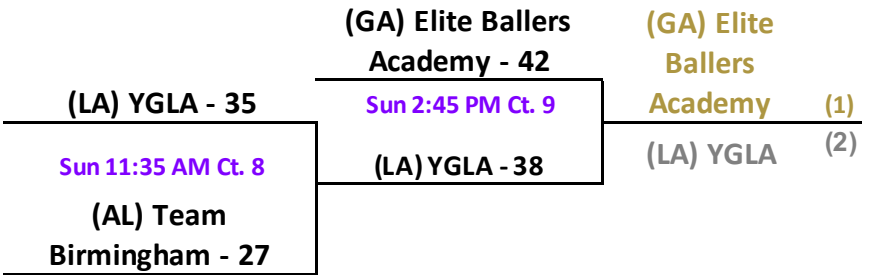

2022 Allstate Sugar Bowl Super 60 GOLD Bracket: 6th Grade Division

Home on Top.
Visitor on Bottom.

Court Locations on
super60basketball.com

2022 Allstate Sugar Bowl Super 60 PURPLE Bracket: 6th Grade Division

6th Grade Division 2022 Allstate Sugar Bowl Super 60

W	L	Pool A			
1	1	A 1	(PR) Team Barea		2
2	0	A 2	(TX) Mo City Ballers Black		1
0	2	A 3	(LA) YGLA		3
Teams	Date	Time	Site	Results	
A 1 v A 3	Sat	2:10 PM	3	A 1	53 A 3 10
A 2 v A 3	Sat	5:15 PM	2	A 2	61 A 3 28
A 1 v A 2	Sat	10:00 AM	1	A 1	39 A 2 43