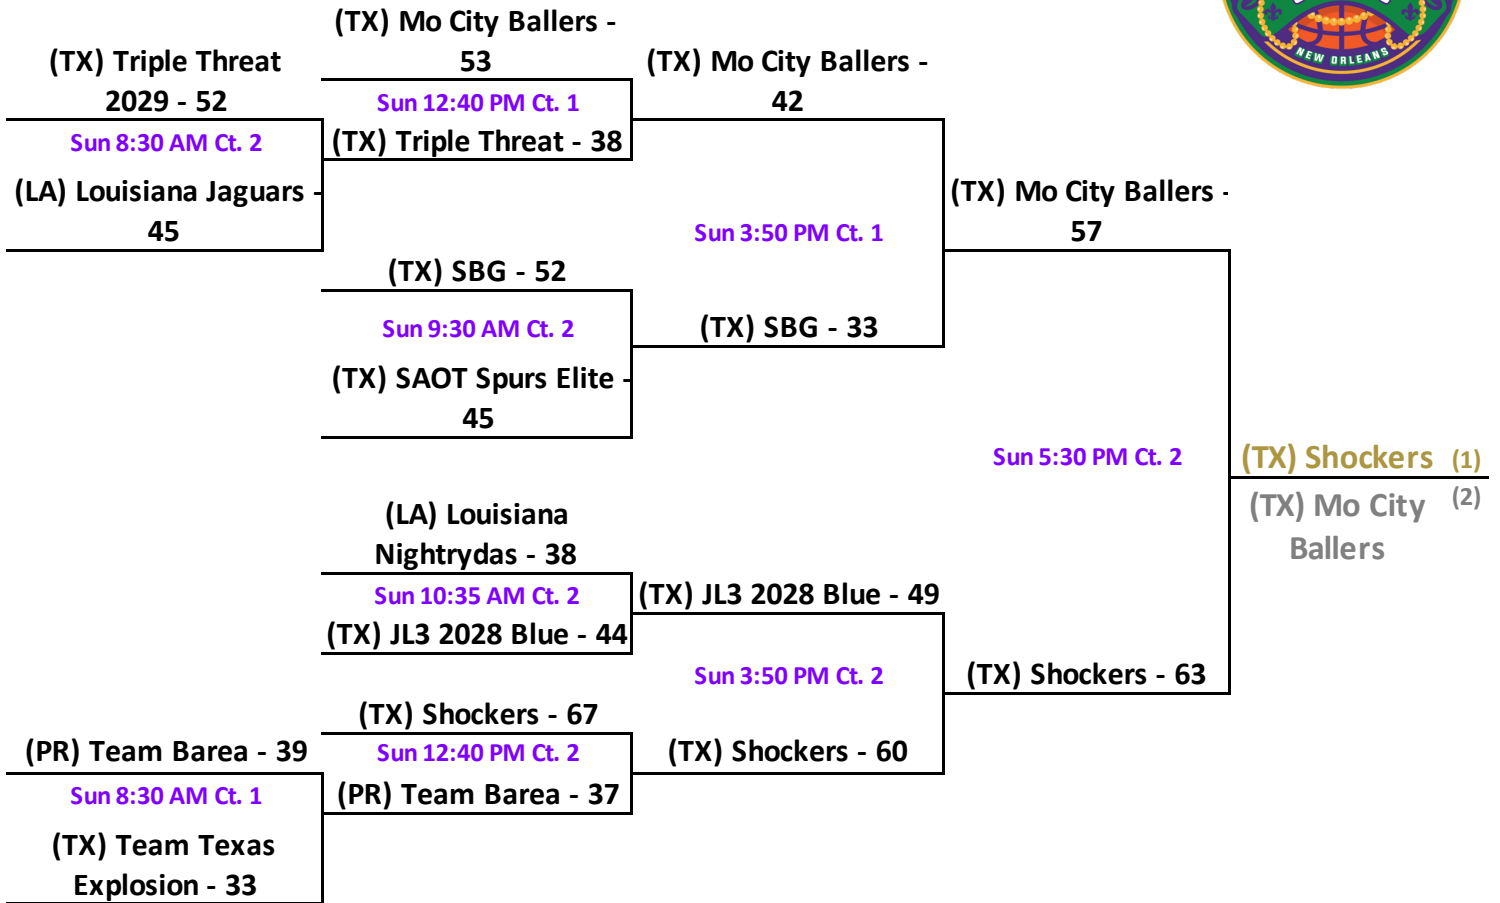

2022 Allstate Sugar Bowl Super 60 GOLD Bracket: 6th Grade Division

Home on Top.
Visitor on Bottom.

Court Locations on
super60basketball.com

2022 Allstate Sugar Bowl Super 60 PURPLE Bracket: 6th Grade Division