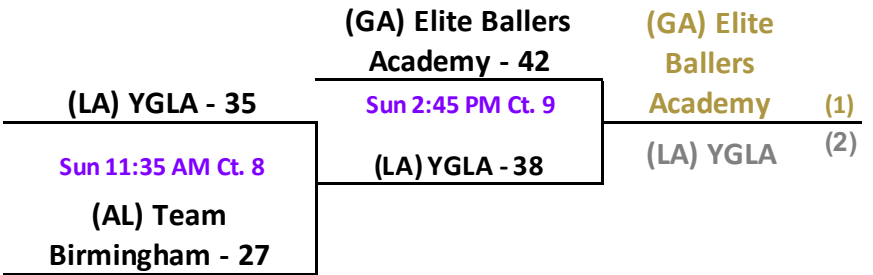

2022 Allstate Sugar Bowl Super 60 GOLD Bracket: 6th Grade Division

Home on Top.
Visitor on Bottom.

Court Locations on
super60basketball.com

2022 Allstate Sugar Bowl Super 60 PURPLE Bracket: 6th Grade Division