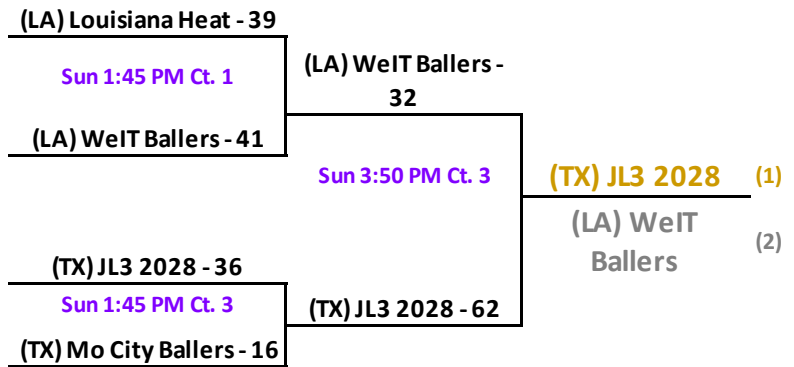

2022 Allstate Sugar Bowl Super 60 GOLD Bracket: 7th Grade Division

Home on Top.
Visitor on Bottom.

Court Locations on
super60basketball.com.

Teams MUST bring their pre-printed AAU scoresheet (from your team folder you recieved at your first pool game) to every BRACKET game. If you do NOT bring your scoresheet, the other team will shoot a 2-shot technical at start of each half.

2022 Allstate Sugar Bowl Super 60 PURPLE Bracket: 7th Grade Division

7th Grade Division 2022 Allstate Sugar Bowl Super 60

W		L		Pool A			
2	0	A 1	(PR) Team Barea			1	
1	1	A 2	(TX) Houston Trailblazers North			2	
0	2	A 3	(LA) Louisiana Heat			3	
Teams	Date	Time	Court	Results			
A 1 v A 3	Sat	10:00 AM	2	A 1	50	A 3	19
A 2 v A 3	Sat	1:05 PM	1	A 2	57	A 3	33
A 1 v A 2	Sat	4:15 PM	1	A 1	58	A 2	45

W		L		Pool B			
1	1	B 1	(SC) Low Country Elite			2	
0	2	B 2	(TX) JL3 2027 Scott			3	
2	0	B 3	(LA) Louisiana Red Storm			1	
Teams	Date	Time	Court	Results			
B 1 v B 3	Sat	3:10 PM	10	B 1	28	B 3	46
B 2 v B 3	Sat	11:00 AM	11	B 2	48	B 3	61
B 1 v B 2	Sat	6:20 PM	10	B 1	50	B 2	43