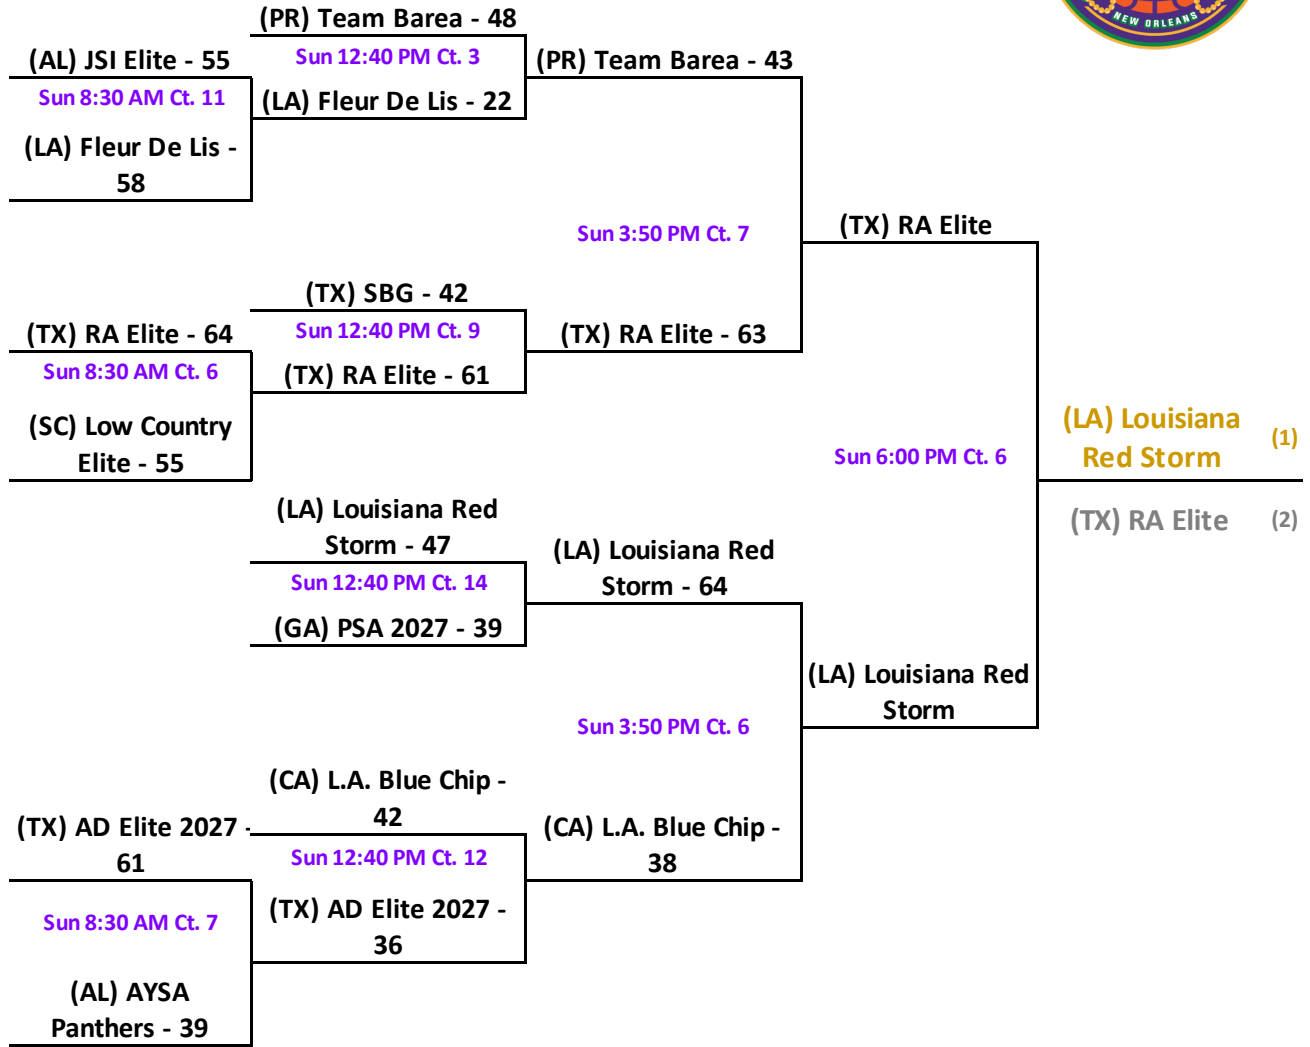

2022 Allstate Sugar Bowl Super 60 GOLD Bracket: 7th Grade Division

Home on Top.
Visitor on Bottom.

Court Locations on
super60basketball.com.

Teams MUST bring their pre-printed AAU scoresheet (from your team folder you recieved at your first pool game) to every BRACKET game. If you do NOT bring your scoresheet, the other team will shoot a 2-shot technical at start of each half.

2022 Allstate Sugar Bowl Super 60 PURPLE Bracket: 7th Grade Division

7th Grade Division 2022 Allstate Sugar Bowl Super 60

W		L		Pool A			
2	0	A 1	(PR) Team Barea			1	
1	1	A 2	(TX) Houston Trailblazers North			2	
0	2	A 3	(LA) Louisiana Heat			3	
Teams	Date	Time	Court	Results			
A 1 v A 3	Sat	10:00 AM	2	A 1	50	A 3	19
A 2 v A 3	Sat	1:05 PM	1	A 2	57	A 3	33
A 1 v A 2	Sat	4:15 PM	1	A 1	58	A 2	45