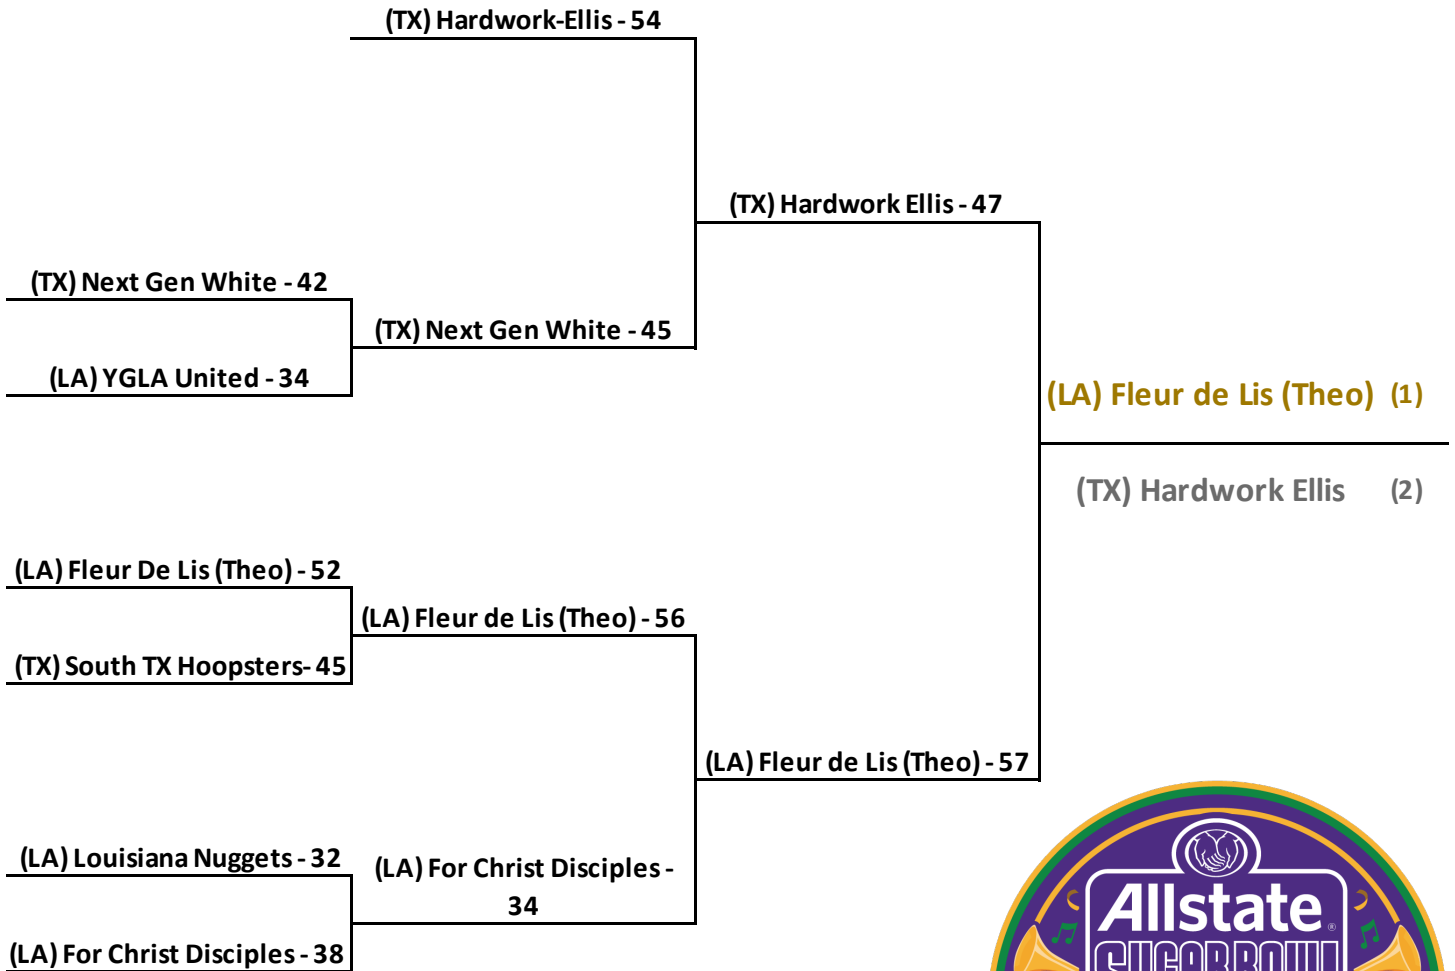

# 2023 Allstate Sugar Bowl Super 60 GOLD Bracket: 8th Grade Division

# 2023 Allstate Sugar Bowl Super 60 PURPLE Bracket: 8th Grade Division