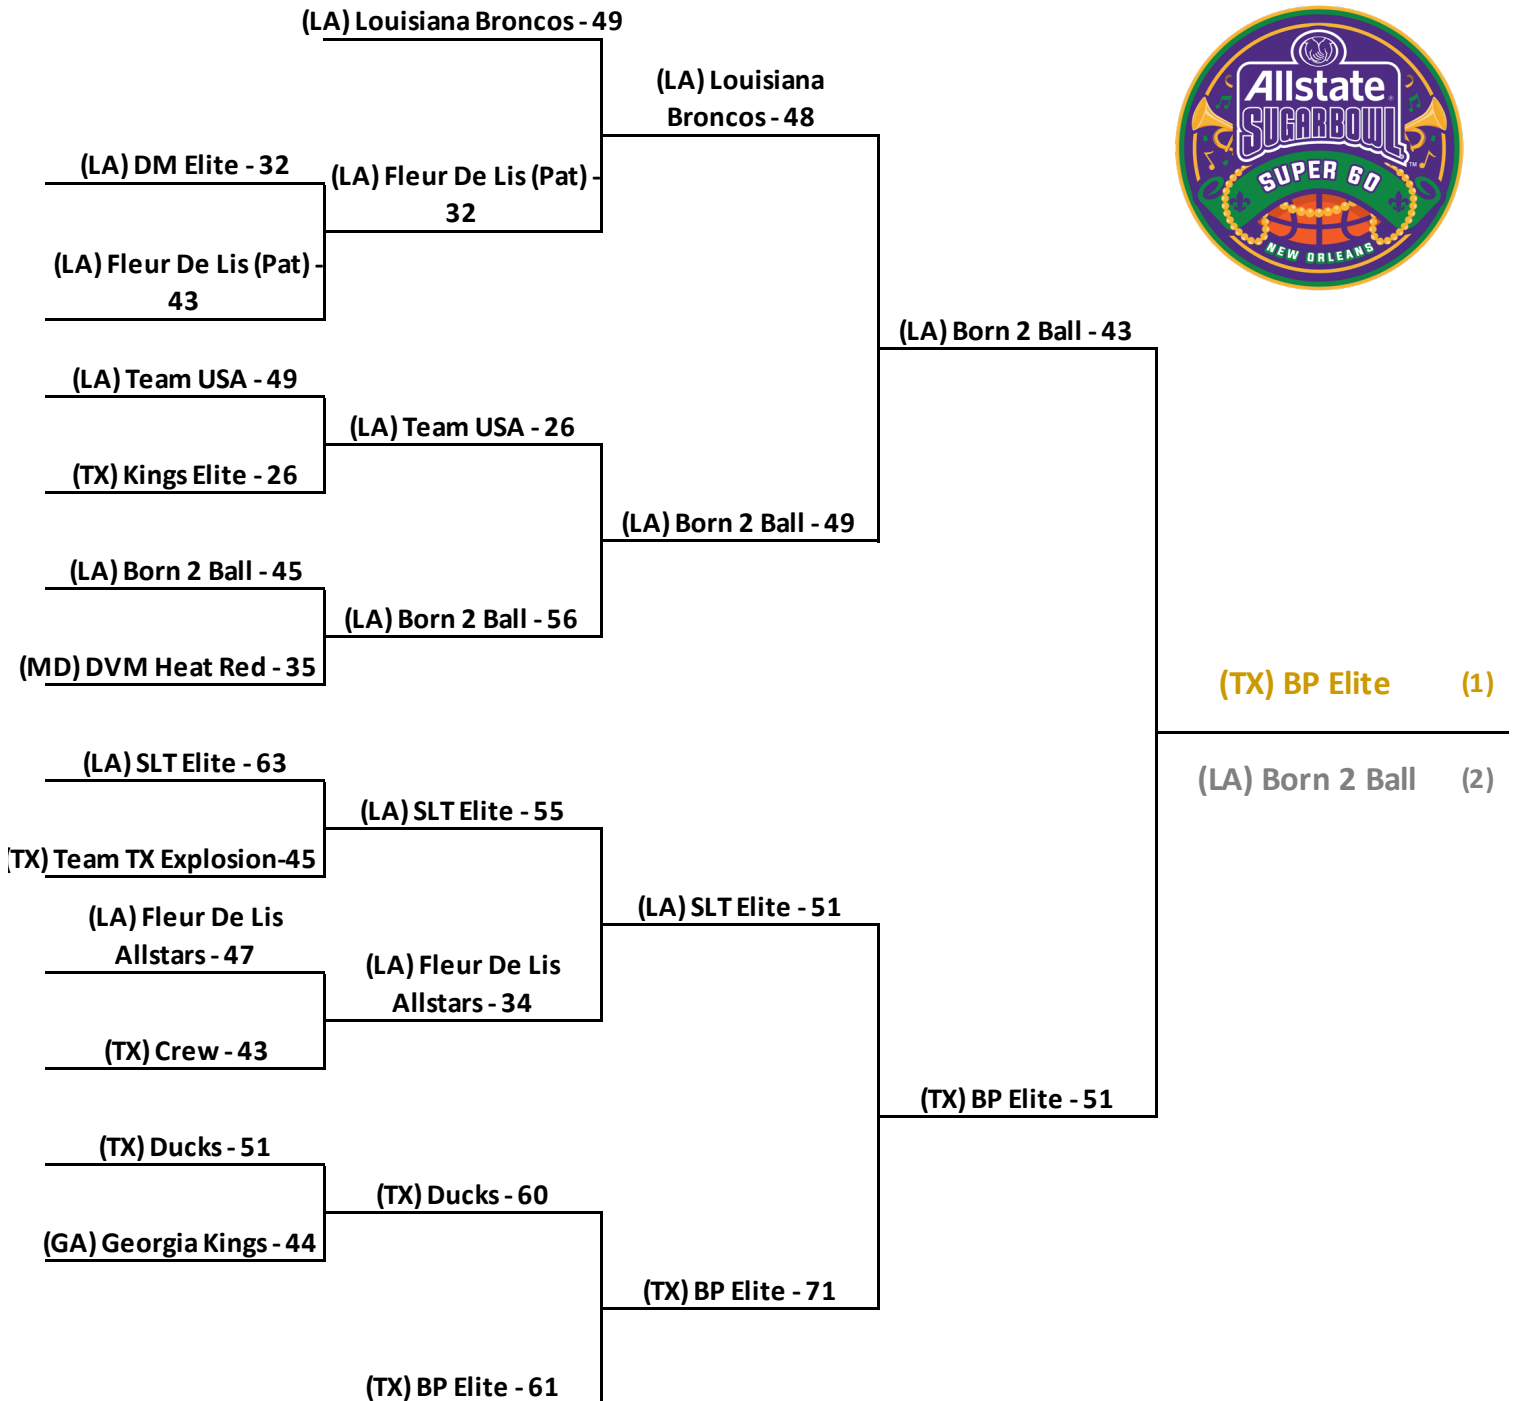

# 2023 Allstate Sugar Bowl Super 60 GOLD Bracket: 8th Grade Division

# 2023 Allstate Sugar Bowl Super 60 PURPLE Bracket: 8th Grade Division