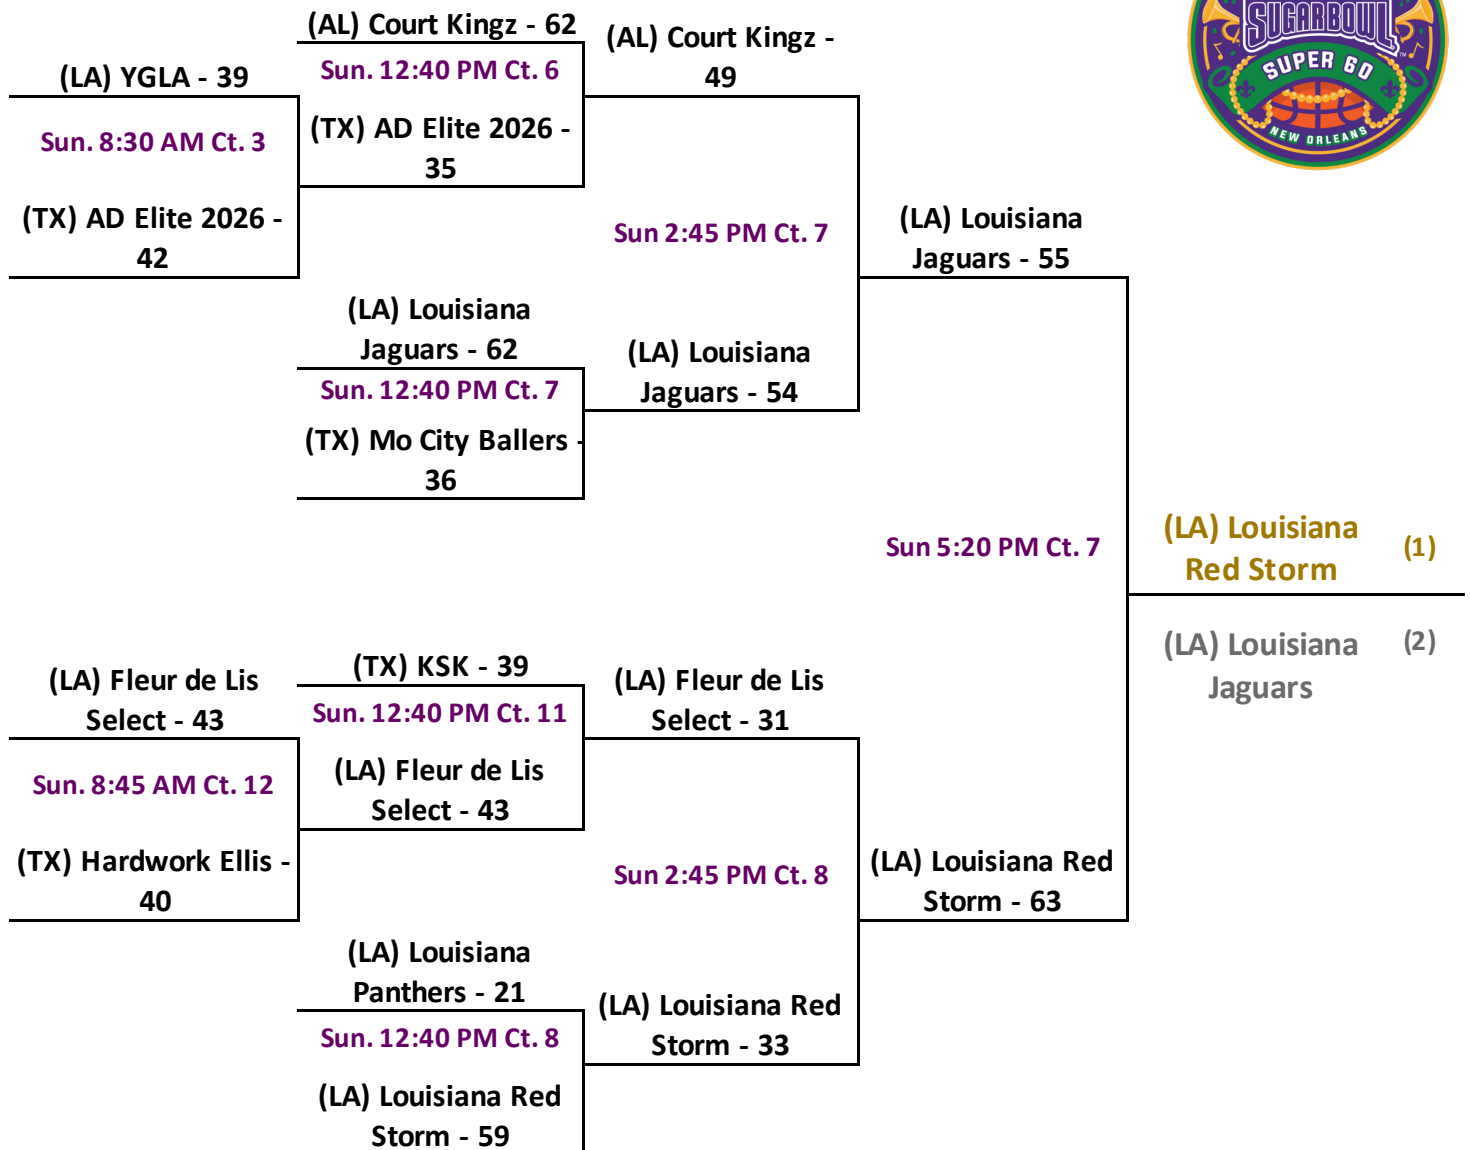

2022 Allstate Sugar Bowl Super 60 GOLD Bracket: 8th Grade Division

Teams MUST bring their pre-printed AAU scoresheet (from your team folder you recieved at your first pool game) to every BRACKET game. If you do NOT bring your scoresheet, the other team will shoot a 2-shot technical at start of each half.

[Court Locations on super60basketball.com](http://super60basketball.com)

2022 Allstate Sugar Bowl Super 60 PURPLE Bracket: 8th Grade Division

Teams MUST bring their pre-printed AAUscoresheet (from your team folder you recieved at your first pool game) to every BRACKET game. If you do NOT bring your scoresheet, the other team will shoot a 2-shot technical at start of each half.