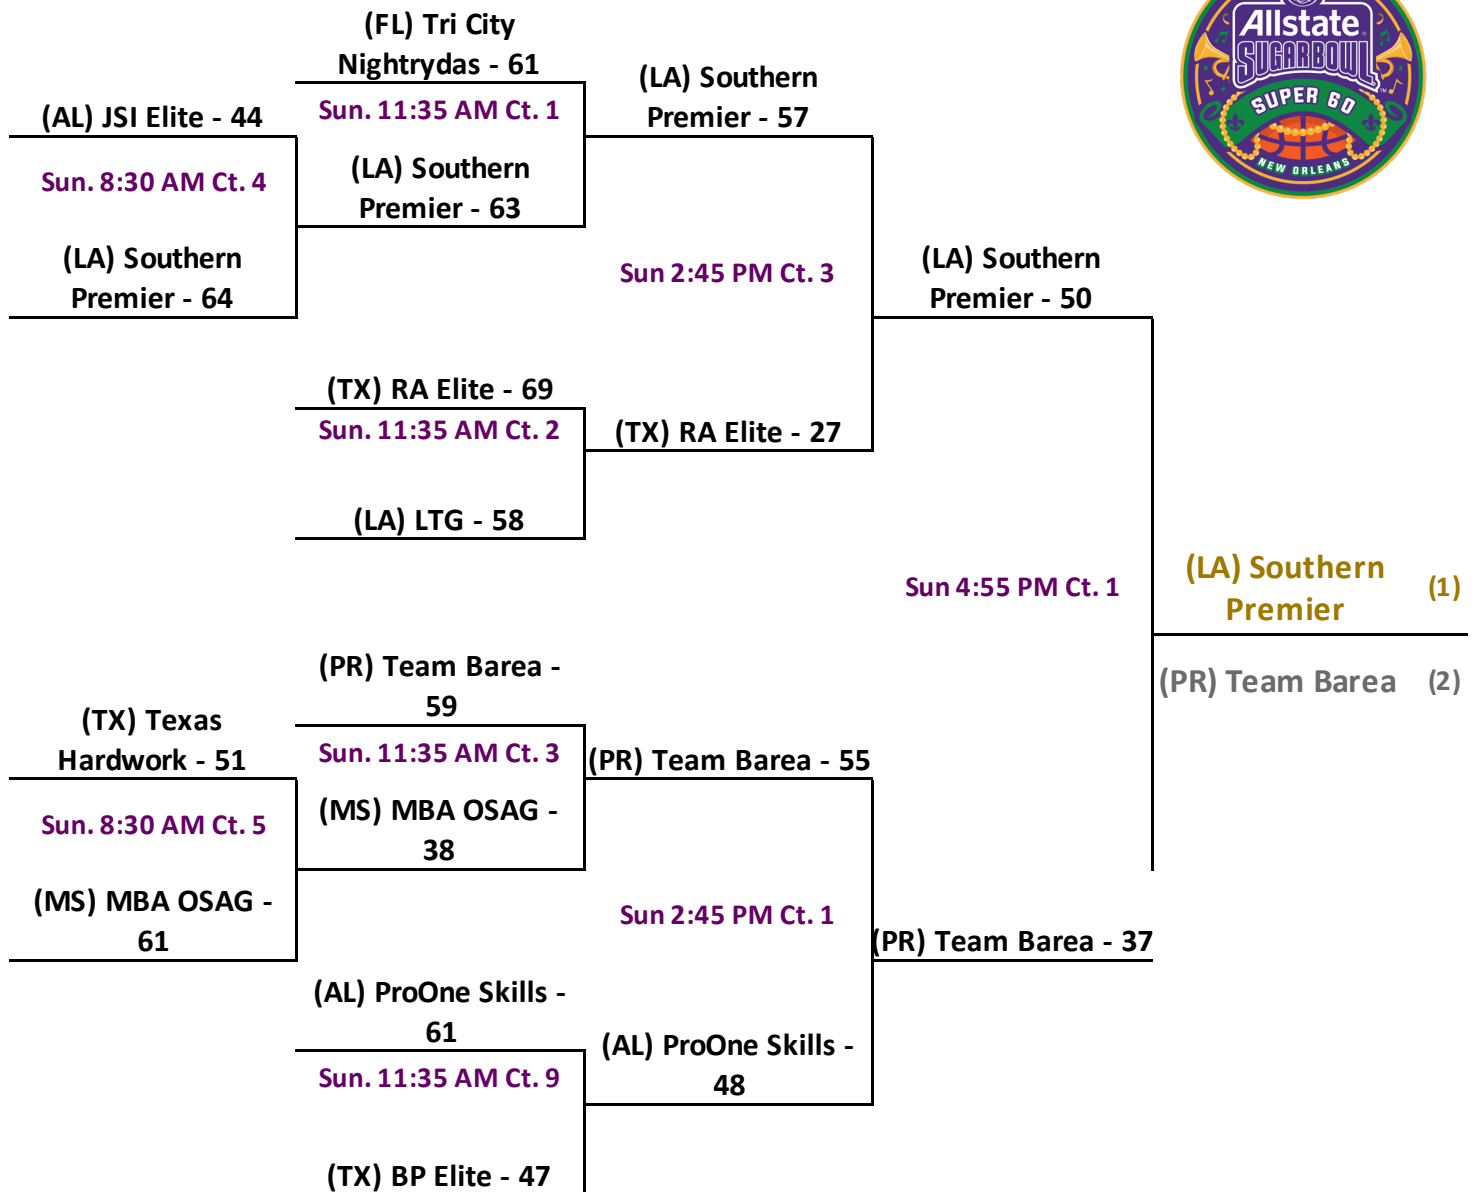

2022 Allstate Sugar Bowl Super 60 GOLD Bracket: 8th Grade Division

Teams MUST bring their pre-printed AAU scoresheet (from your team folder you recieved at your first pool game) to every BRACKET game. If you do NOT bring your scoresheet, the other team will shoot a 2-shot technical at start of each half.

[Court Locations on super60basketball.com](http://super60basketball.com)

2022 Allstate Sugar Bowl Super 60 PURPLE Bracket: 8th Grade Division

Teams MUST bring their pre-printed AAUscoresheet (from your team folder you recieved at your first pool game) to every BRACKET game. If you do NOT bring your scoresheet, the other team will shoot a 2-shot technical at start of each half.