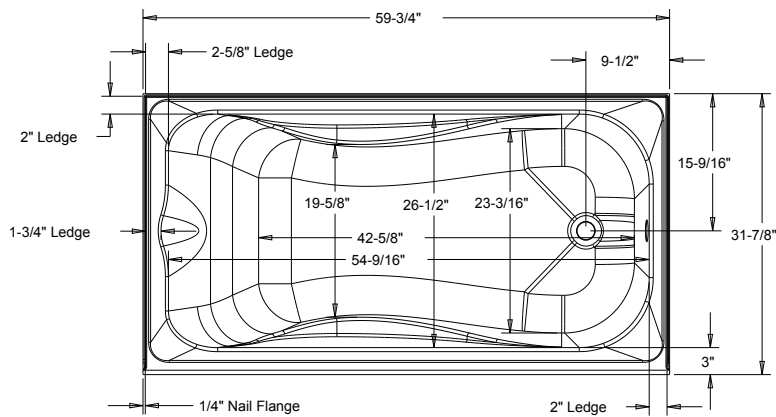

Bathtub color shown in gray to show detail.