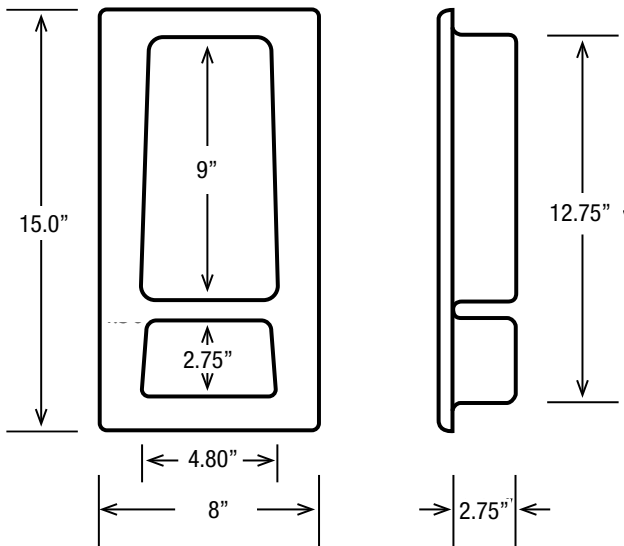

- 9.375" and 2.75" tall shelves
- Constructed from DR-ABS acrylic
- Dimensions: 8" W x 2.75"D x 15" H

DOUBLE SOAP DISH ORDER INFORMATION:

SD-ET-?

- | | |
|----------|---------|
| W | White |
| A | Almond |
| B | Biscuit |