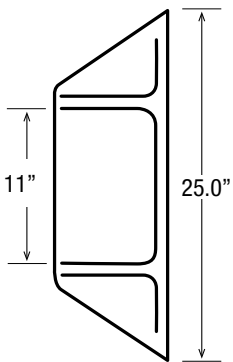

I-SHELF CADDY

A classic design that blends with any setting, providing better bathroom storage options.

- The original Prime Baths accessory design
- Mounts easily with butyl tape and silicone
- Constructed from DR-ABS acrylic
- Can be installed at any desired height
- Dimensions: 7.375"W x 4"H x 7.375"D

1-SHELF CADDY ORDER INFORMATION:

CC-1-?

- W** White
- A** Almond
- B** Biscuit

2-SHELF CADDY

A classic design that blends with any setting, providing better bathroom storage options.

- The original Prime Baths accessory design
- Contains a larger 10" length between shelves to accommodate larger bottles
- Constructed from DR-ABS acrylic
- Can be installed at any desired height
- Dimensions: 11"W x 25"H x 9"D

2-SHELF CADDY ORDER INFORMATION:

CC-2-?

- W** White
- A** Almond
- B** Biscuit

3-SHELF CADDY

What's better than 2 shelves?
The spacious 3-Shelf Caddy to store
all of your showering options.

- 2.5" and 11" between shelves
- Built-in upper level soap dish
- Constructed from DR-ABS acrylic
- Can be installed at any desired height
- Dimensions: 11"W x 28"H x 9"D