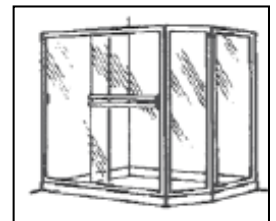

LESET-4 - SHOWER SLIDER WITH PANEL AT 135° NEO ANGLE

ORDER INFORMATION:

33800??-330

- 40 Chrome Frame - Custom Order
- 50 Brushed Nickel Frame - Custom Order
- 60 Oil Rubbed Bronze Frame - Custom Order

Pricing determined based on measurement form provided