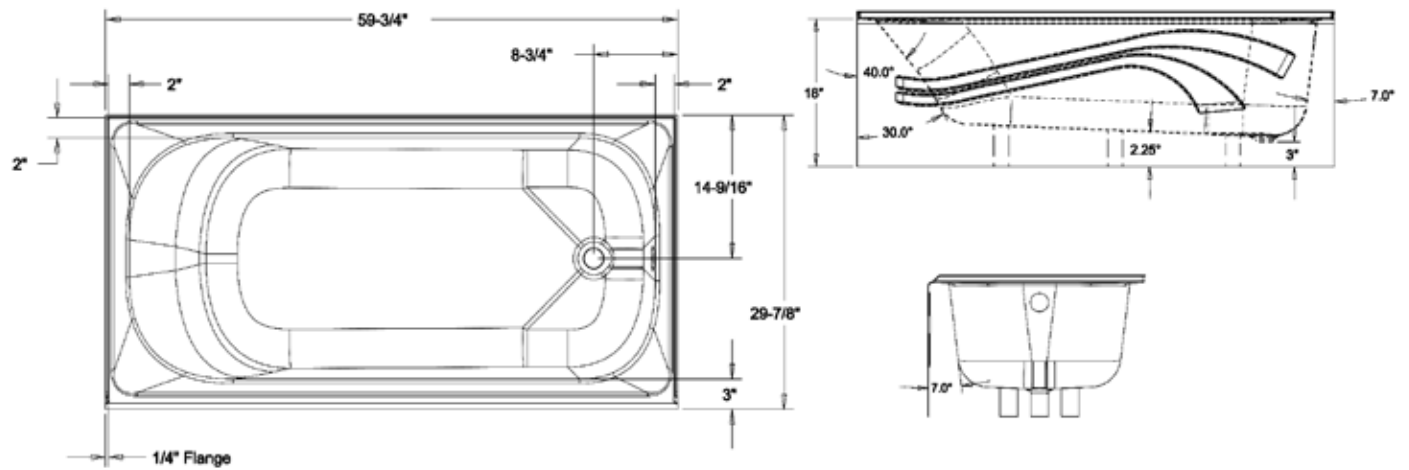

RT-603018(R/L)-AFR-?