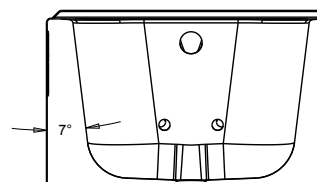

WALK-IN & WALK-THRU TUBS

WALK-IN AND WALK-THRU TUB COLOR MATRIX

PRODUCT STYLES		DIMENSIONS	COLORS				
			White	Almond	Biscuit	Gray	Sandbar
WALK-IN TUBS		53" x 29.875" x 37.5"	X		X		
WALK-THRU INSERT	Small	Maximum Rail 4.75"	X				
	Medium	Maximum Rail 5.75"	X				
	Large	Maximum Rail 7.75"	X				