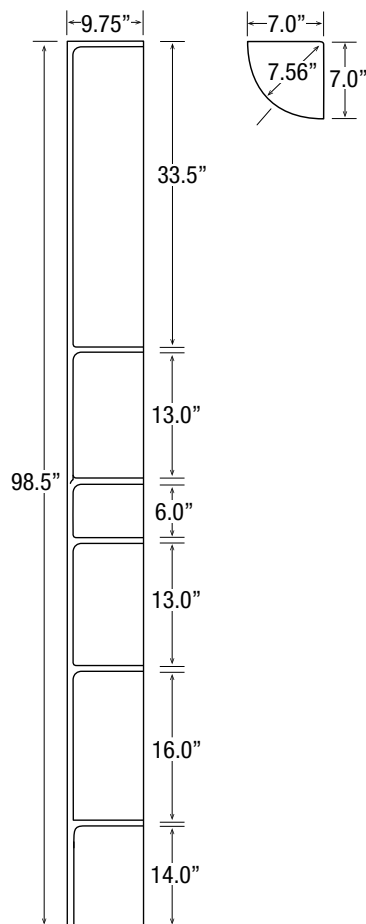

TOWER CADDY WITH FOOTREST

Our Tower Caddy provides the optimal level of storage for your entire family's bathing needs with an added footrest.

- Can be used over a tub or shower
- Built-in footrest for added comfort
- Constructed from durable acrylic
- Dimensions: 9.75" W x 98.5" H x 7"D