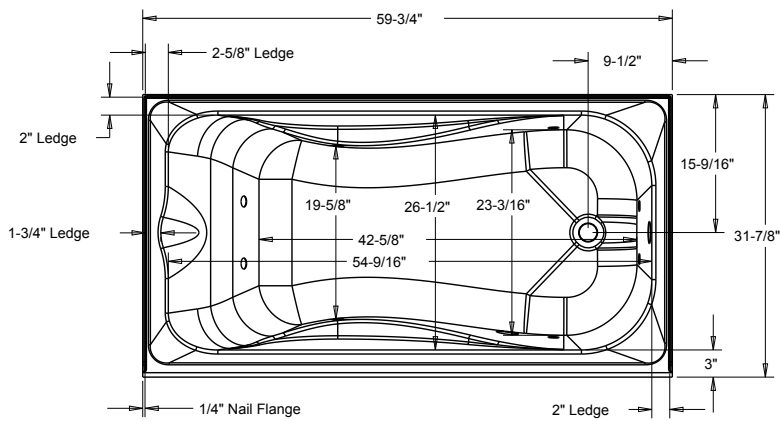

Bathtub color shown in gray to show detail.