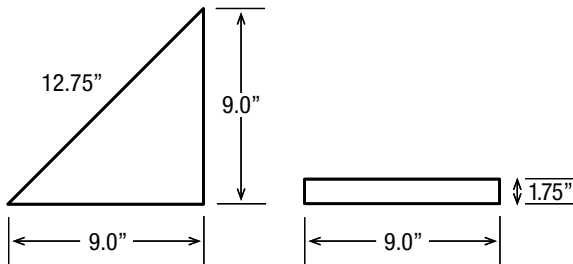

SINGLE TIER SHELF

Display all the essential extras that make the bathing experience complete.

- Can be easily installed at any desired height
- Add as many as you like to suit your needs
- Constructed from DR-ABS acrylic
- Available in every color
- Dimensions: 12.75"W x 1.75"H x 9" D