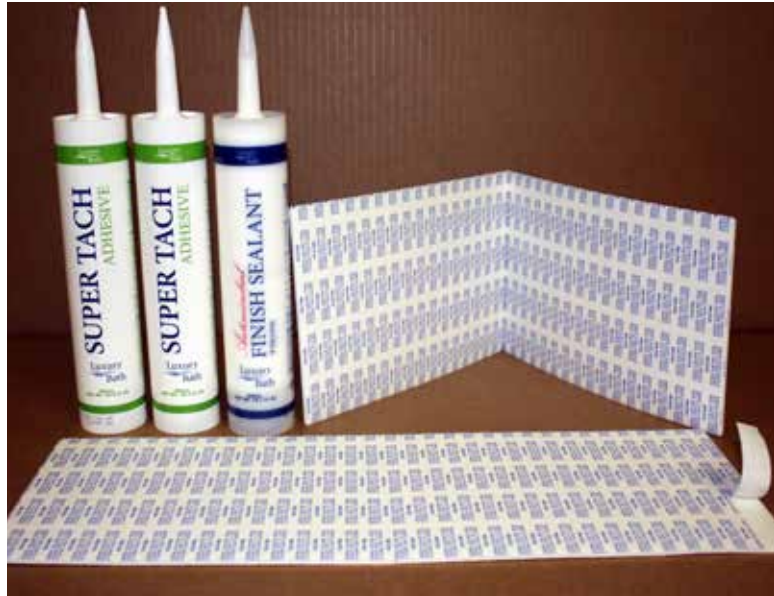

SINGLE WALL ADHESIVE KIT BUTYL ROUND TAPE

Get the perfect amount for a single wall and adhesive installation.

- Kit includes:
  - (1) Sheet of foam tape
  - (2) Tubes of Super Tach
  - (1) Tube of finish sealant (color)

1/4" Thick Round Butyl Tape for mounting accessories.

- Exceptional tack and adhesion
- 20' Rolls
- Fully tested & proven in the field