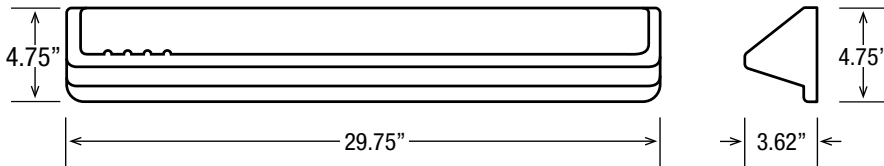

EXTRA WIDE SOAP DISH ORDER INFORMATION:

SD-EW-?

- W** White
- A** Almond
- B** Biscuit

SOAP DISH SHELF

Display all the essential extras that make the bathing experience complete.

- Horizontal storage unit holds soap and other hygiene products
- Can be easily installed at any desired height
- Affordably priced
- Constructed from DR-ABS acrylic
- Dimensions: 29.75" W x 3.625" D x 4.75" H