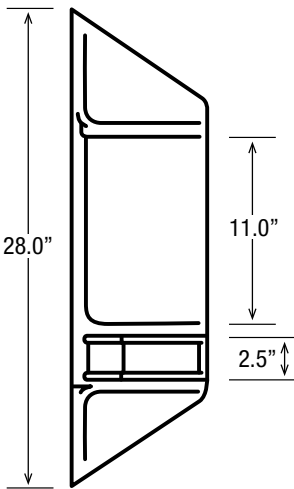

2-SHELF CADDY ORDER INFORMATION:

CC-2-?

- W** White
- A** Almond
- B** Biscuit

3-SHELF CADDY

What's better than 2 shelves?
The spacious 3-Shelf Caddy to store
all of your showering options.

- 2.5" and 11" between shelves
- Built-in upper level soap dish
- Constructed from DR-ABS acrylic
- Can be installed at any desired height
- Dimensions: 11"W x 28"H x 9"D