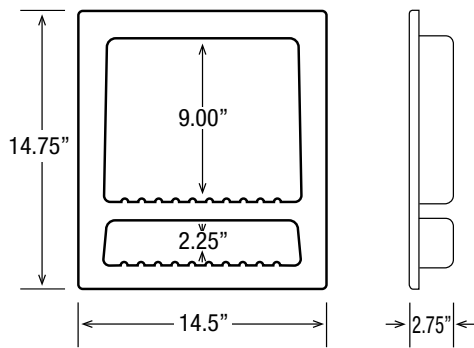

EXTRA WIDE SOAP DISH

Generously sized, the extra wide recessed soap dish has enough room for a large bar of soap as well as a bottle of body wash.

- Built-in soap dish
- Designed for small enclosures
- Constructed from DR-ABS acrylic
- Dimensions: 14.5"W x 2.75"D x 14.75"H

EXTRA WIDE SOAP DISH ORDER INFORMATION:

SD-EW-?

- **W** White
- **A** Almond
- **B** Biscuit