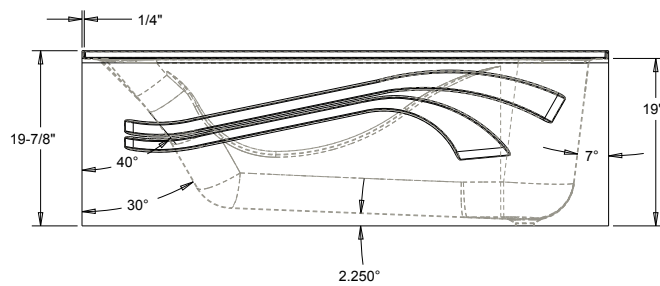

HYDRO MASSAGE JETTED TUB

The Jetted Tub is great for relaxing after a hard days work and a classy way to upgrade your existing bathroom.

- Available in: White, Biscuit and Almond in the Wave skirt
- 59 Gallon capacity and 5.5 amp motor
- Constructed from DR-ABS acrylic
- 8 Factory installed directional jets (each jet can rotate and turn off)
- Dimensions: 60”L x 32”W x 19”D
- Detachable skirt allows access for pump