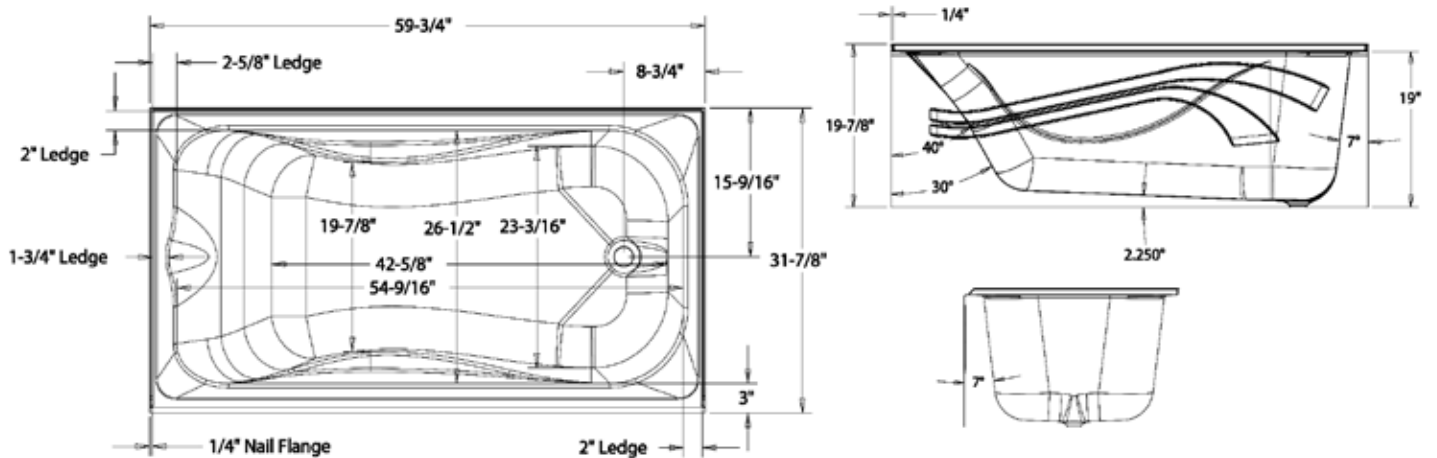

RT-603019(R/L)-?