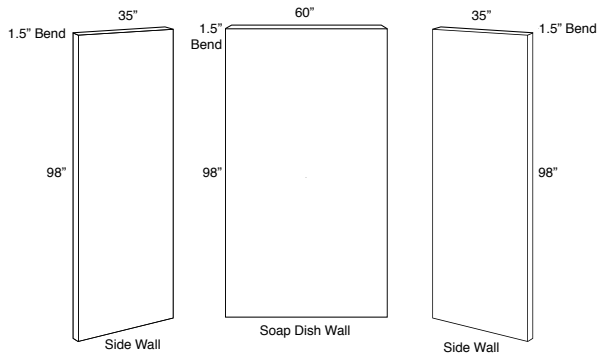

BATH/SHOWER SIMULATED TILE WALL SYSTEMS

4" X 4" TILE SHOWER SYSTEM 8" X 8" TILE SHOWER SYSTEM 12" X 12" TILE SHOWER SYSTEM

- (2) Side walls - 35" x 98" + 1.5" bends on all four sides
- (1) Soap dish wall - 60" x 98" + 1.5" bends on all four sides