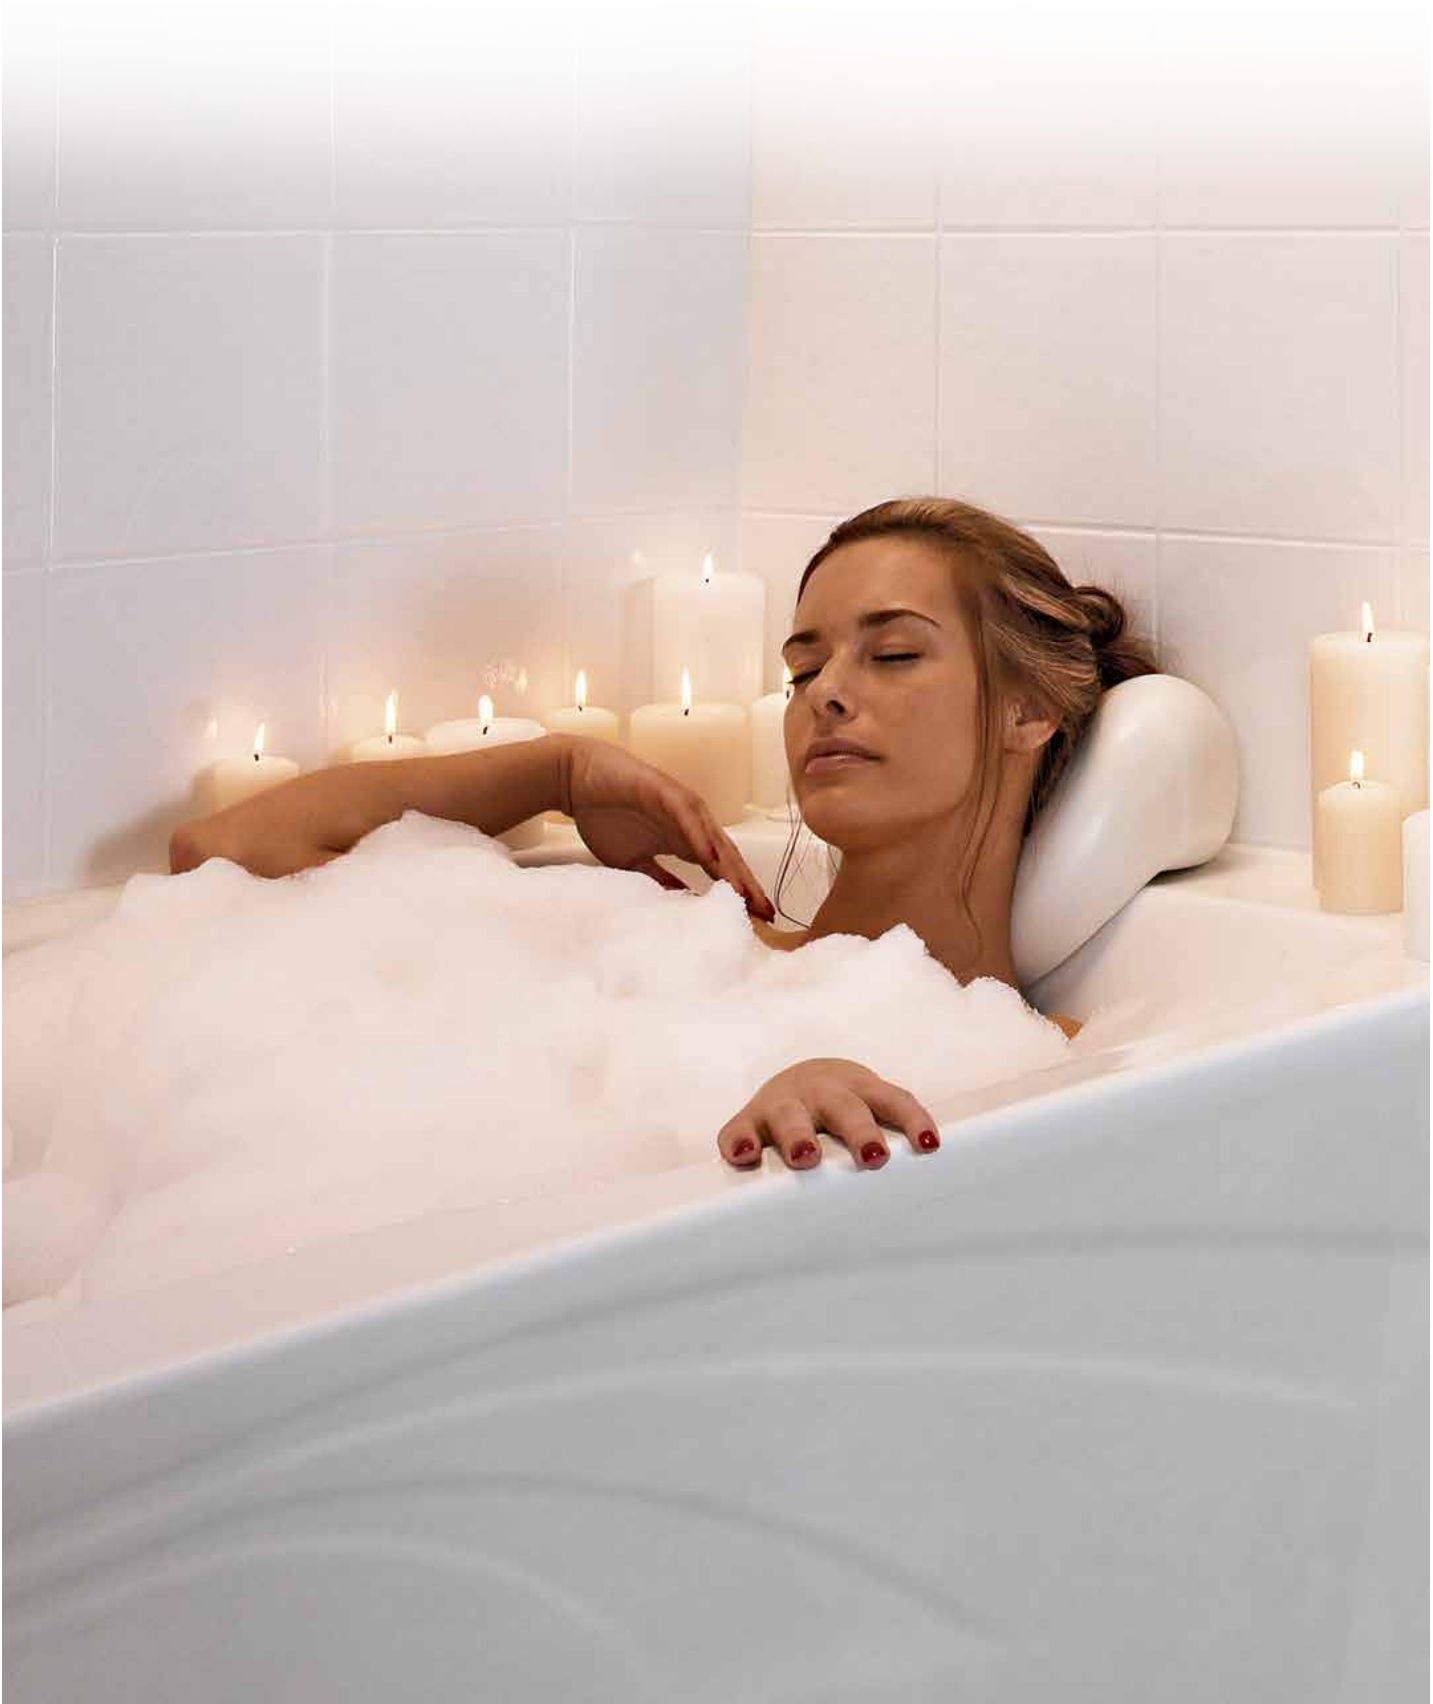

SOAKER & JETTED TUBS