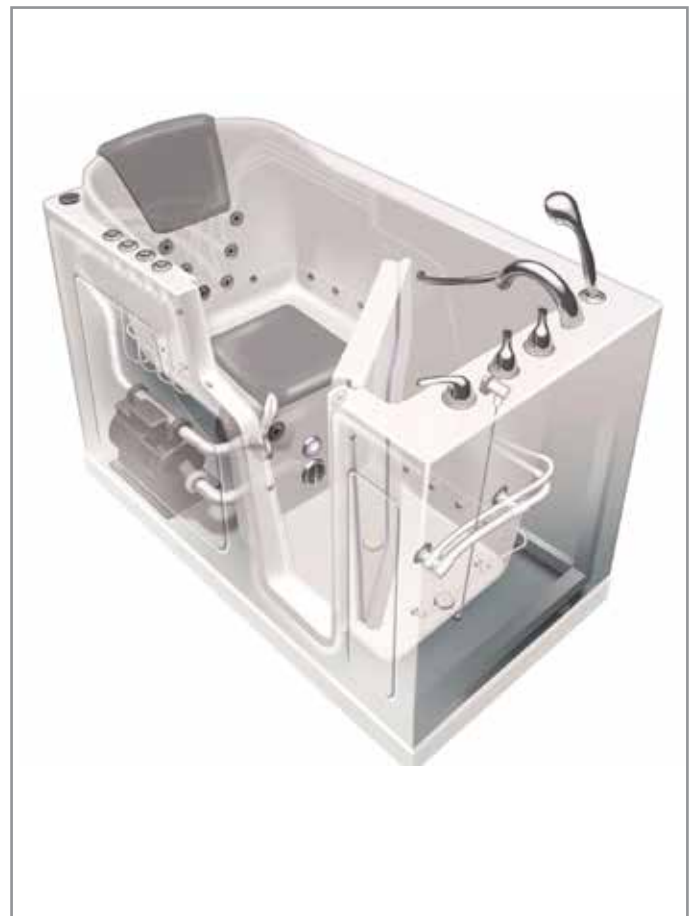

DIGITAL THERMOMETER HAND SHOWER ORDER INFORMATION:

LA-HHSTEMP-C

WALK-THRU INSERT

Add safety and convenience to your existing bathtub with this simple insert that converts your tub into a low-barrier shower.