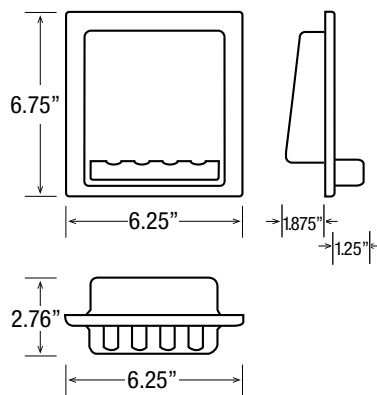

SURFACE MOUNT SOAP DISH

Traditional and timeless, the surface mount soap dish is the perfect accessory.

- Installation tip: No need to cut holes in the soap dish wall
- Can be placed at any desired location within the bath enclosure
- Constructed from DR-ABS acrylic
- Dimensions: 6.875"W x 2.75"D x 5"H

RECESSED SOAP DISH

Traditional and timeless, the recessed soap dish is the perfect accessory.

- Can be placed at any desired location within the bath enclosure
- Constructed from DR-ABS acrylic
- Dimensions: 6.25"W x 2.76"D x 6.25"H