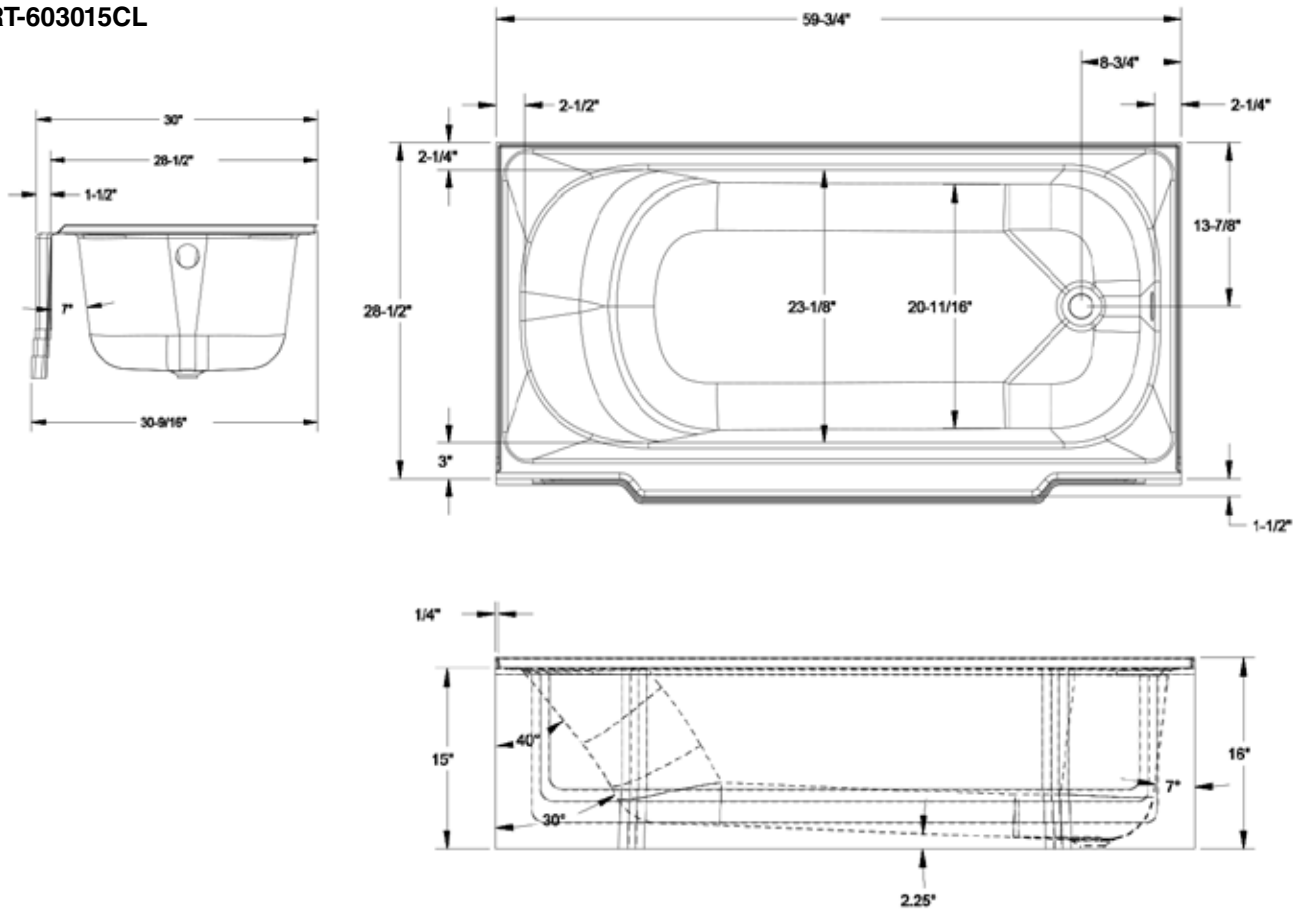

RT-603015CL