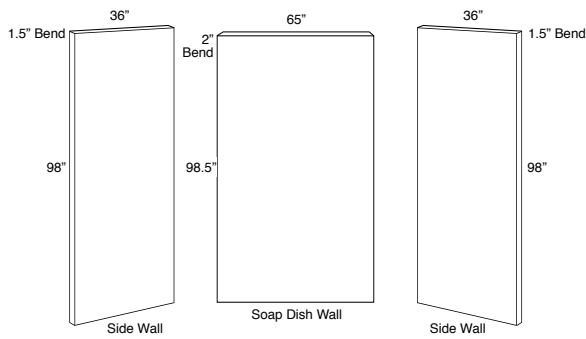

BATH/SHOWER FLAT WALL SYSTEM SIZES

SHOWER SYSTEMS

- (2) Side walls - 40" x 98.5" includes 2" bend on side
- (1) Soap dish wall - 65" x 98.5" flat

TALL 'A' SYSTEM OR 3/4 SYSTEM FOR SHOWERS

- (2) Side wall - 36" x 98" + 1.5" bend on all four sides
- (1) Soap dish wall - 65" x 98.5" w/ 2" bend on top