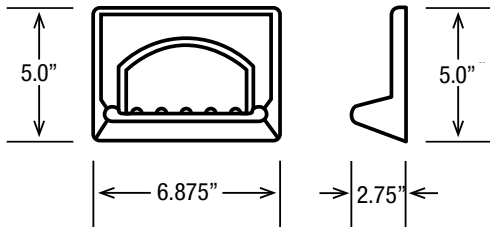

SURFACE MOUNT SOAP DISH

Traditional and timeless, the surface mount soap dish is the perfect accessory.

- Installation tip: No need to cut holes in the soap dish wall
- Can be placed at any desired location within the bath enclosure
- Constructed from DR-ABS acrylic
- Dimensions: 6.875"W x 2.75"D x 5"H