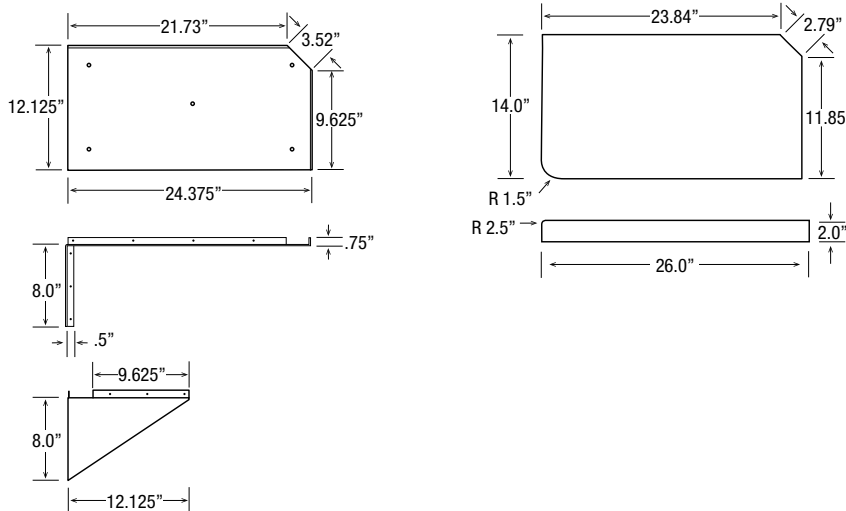

SHOWER SEAT - BENCH

Get the ultimate safety and protection with Prime Baths bench shower seat design.

- Heavyweight stainless steel bracket included
- Can support up to 2,200 lbs
- Designed for bathers of all sizes
- Built-in weep hole in back
- Concealed bracket installation
- Constructed from DR-ABS acrylic
- Backed with structural fiberglass
- Dimensions: 26" W x 14" D x 2" H

RIGHT BENCH SHOWER SEAT ORDER INFORMATION:

LCNR-BS-RH-?

W White	WSL White Slate	CR Canyon Rock (Matte)
A Almond	ASL Almond Slate	SDW Sandalwood
B Biscuit	WTRV White Travertine	SS Sierra Sand (Matte)
G Gray	BTRV Biscuit Travertine	
S Sandbar	AI Arctic Ice	

LEFT BENCH SHOWER SEAT ORDER INFORMATION:

LCNR-BS-LH-?

W White	WSL White Slate	CR Canyon Rock (Matte)
A Almond	ASL Almond Slate	SDW Sandalwood
B Biscuit	WTRV White Travertine	SS Sierra Sand (Matte)
G Gray	BTRV Biscuit Travertine	
S Sandbar	AI Arctic Ice