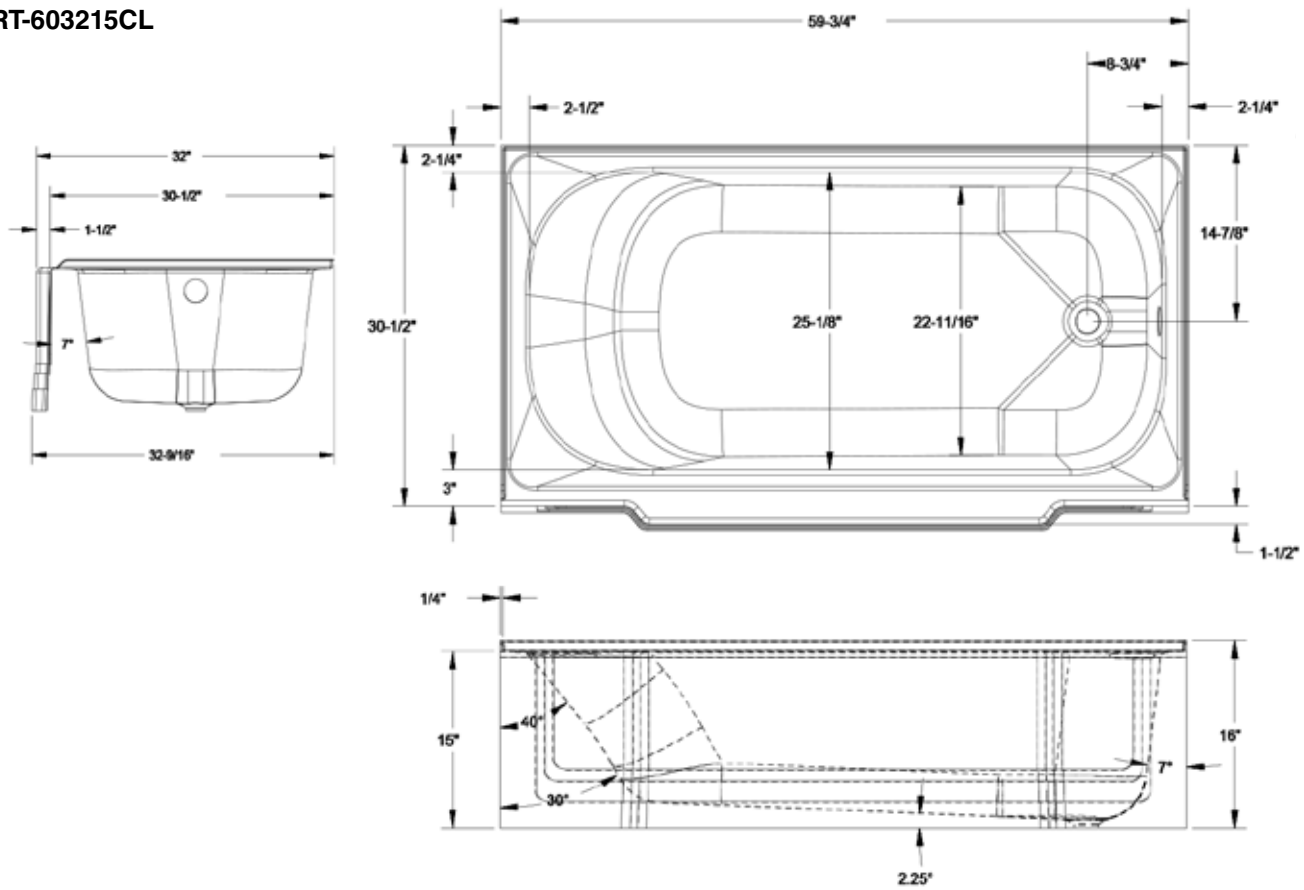

RT-603215CL