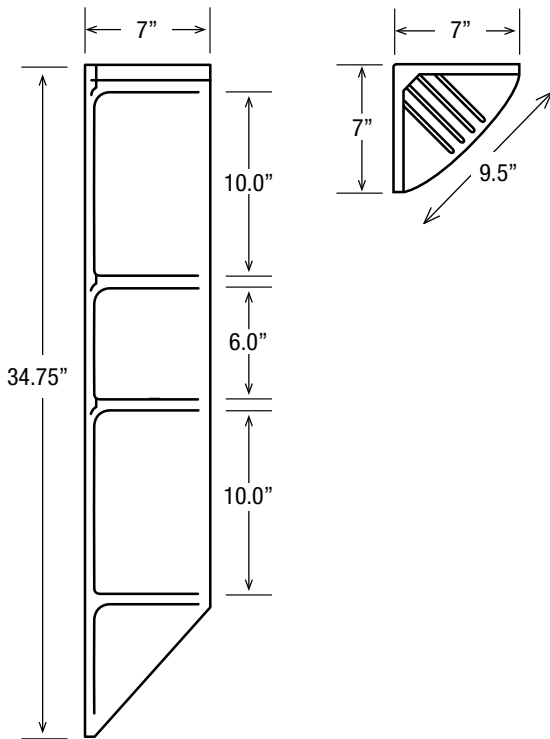

WIDE 4-SHELF CADDY

Our 4-Shelf Caddy provides the optimal level of storage for your entire family's bathing needs.

- Can be used over a tub or shower
- 10" between shelves
- Constructed from DR-ABS acrylic
- Contains two ribbed shelves with drainage channels and 2 smooth shelves
- Dimensions: 9.5"W x 34.75"H x 7"D

WIDE 4-SHELF CADDY ORDER INFORMATION:

CC-4-?

W	White	WSL	White Slate	CR	Canyon Rock (Matte)
A	Almond	ASL	Almond Slate	SDW	Sandalwood
B	Biscuit	WTRV	White Travertine	SS	Sierra Sand (Matte)
G	Gray	BTRV	Biscuit Travertine		
S	Sandbar	AI	Arctic Ice