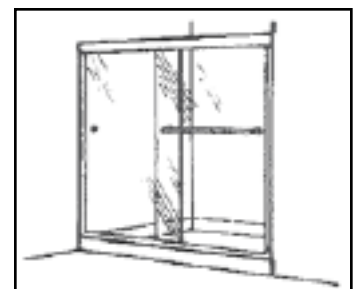

LESET - 48" LEFT HAND SHOWER SLIDER ORDER INFORMATION:

33842??-330

1. ---
2. 40 Chrome / Clear Glass
   - 41 Chrome / Obscure Glass
   - 42 Chrome / Rain Glass
   - 50 Brushed Nickel / Clear Glass
   - 51 Brushed Nickel / Obscure Glass
   - 52 Brushed Nickel / Rain Glass
   - 60 Oil Rubbed Bronze / Clear Glass
   - 61 Oil Rubbed Bronze / Obscure Glass
   - 62 Oil Rubbed Bronze / Rain Glass

Pricing determined based on measurement form provided