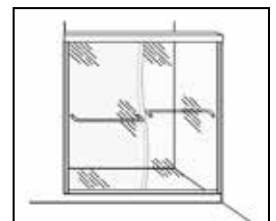

LESET-C - S-CUT SHOWER SLIDER

ORDER INFORMATION:

33800??-330

- 40 Chrome Frame - Custom Order
- 50 Brushed Nickel Frame - Custom Order
- 60 Oil Rubbed Bronze Frame - Custom Order

Pricing determined based on measurement form provided