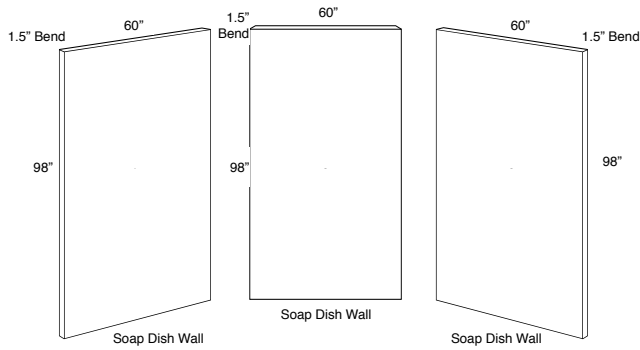

10" X 10" TILE SHOWER SYSTEMS PIAZZA TILE SHOWER SYSTEMS SUBWAY TILE SHOWER SYSTEMS

- (3) Soap Dish Walls - 60" x 98" + 1.5" bends on all four sides

CEILING PANEL

Ceiling panels are 40" x 65" + 2" bend on 65" side

*TIP: When ordering a special bend please include a sketch showing the detail of the bend with the finished dimensions on the sketch.