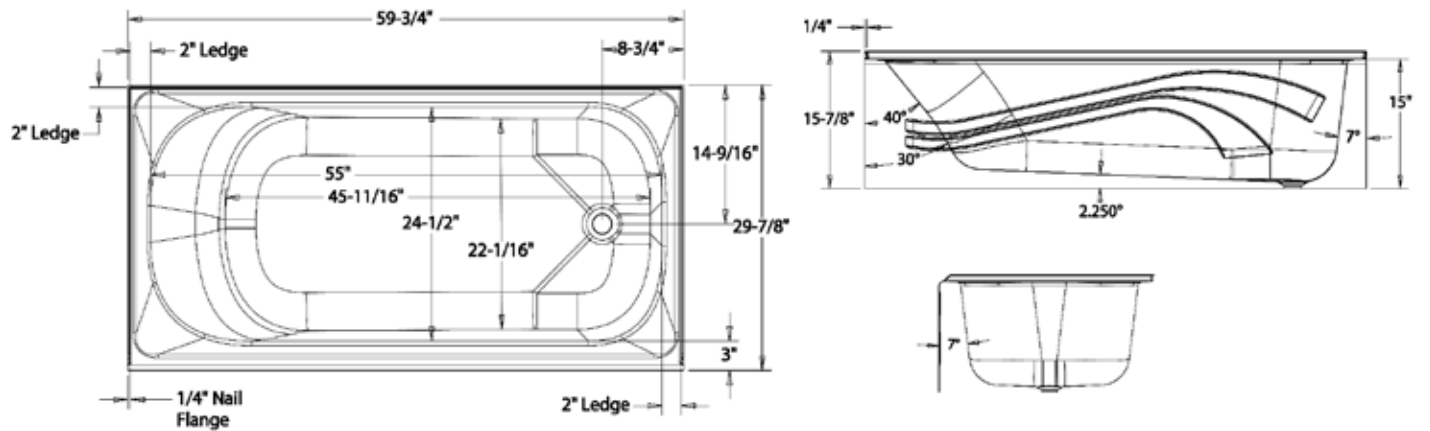

RT-603015(R/L)-?