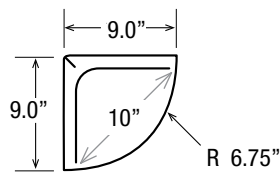

2-SHELF CADDY ORDER INFORMATION:

CC-2-?

- W** White
- A** Almond
- B** Biscuit

3-SHELF CADDY

What's better than 2 shelves?
The spacious 3-Shelf Caddy to store
all of your showering options.

- 2.5" and 11" between shelves
- Built-in upper level soap dish
- Constructed from DR-ABS acrylic
- Can be installed at any desired height
- Dimensions: 11"W x 28"H x 9"D