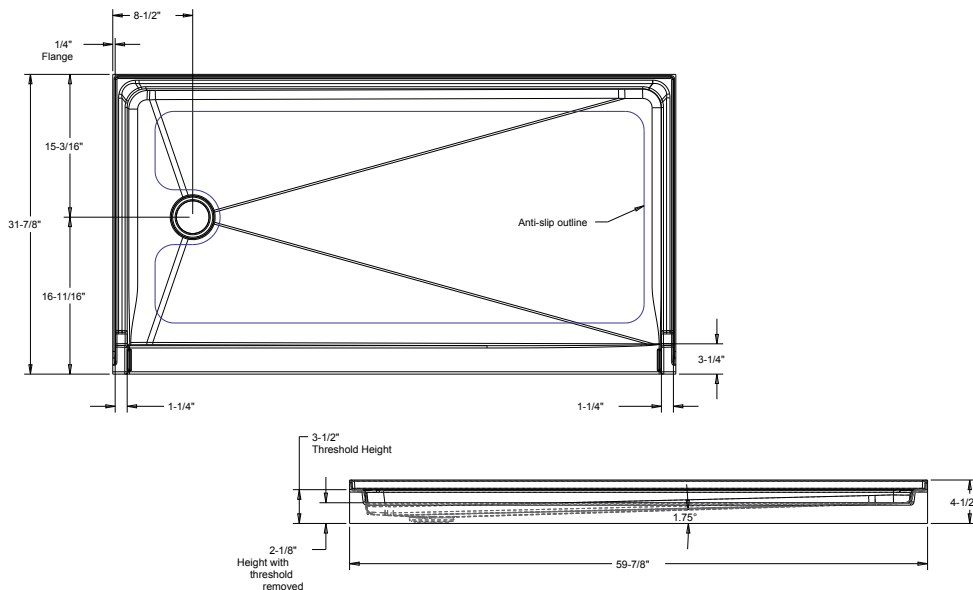

NOTE: All fiberglass-backed shower bases should be set in a bed of mortar.

In-stock. Ready to ship.