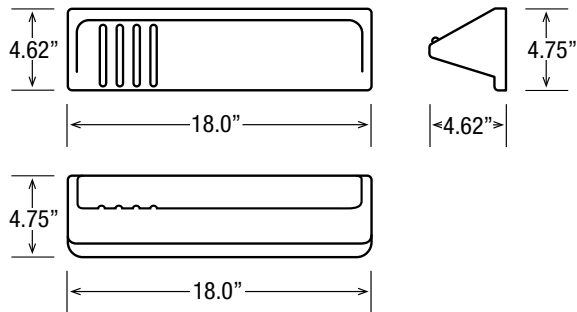

END WALL SOAP DISH SHELF

Display all the essential extras that make the bathing experience complete.

- Horizontal storage unit holds soap and other hygiene products
- Designed to fit any sized wall
- Constructed from DR-ABS acrylic
- Dimensions: 18"W x 4.625"D x 4.75"H

END WALL SOAP DISH SHELF ORDER INFORMATION:

SD-EWS-?

W	White	ASL	Almond Slate	CR	Canyon Rock (Matte)
A	Almond	WTRV	White Travertine	SDW	Sandalwood
B	Biscuit	BTRV	Biscuit Travertine	SS	Sierra Sand (Matte)
WSL	White Slate	AI	Arctic Ice