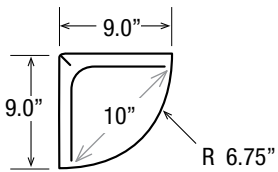

1-SHELF CADDY ORDER INFORMATION:

CC-1-?

- W** White
- A** Almond
- B** Biscuit

2-SHELF CADDY

A classic design that blends with any setting, providing better bathroom storage options.

- The original Prime Baths accessory design
- Contains a larger 10" length between shelves to accommodate larger bottles
- Constructed from DR-ABS acrylic
- Can be installed at any desired height
- Dimensions: 11"W x 25"H x 9"D