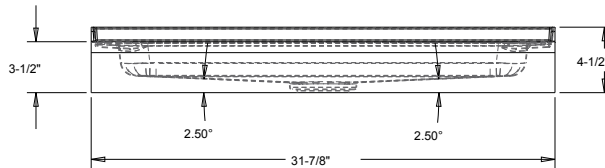

NOTE: All fiberglass-backed shower bases should be set in a bed of mortar