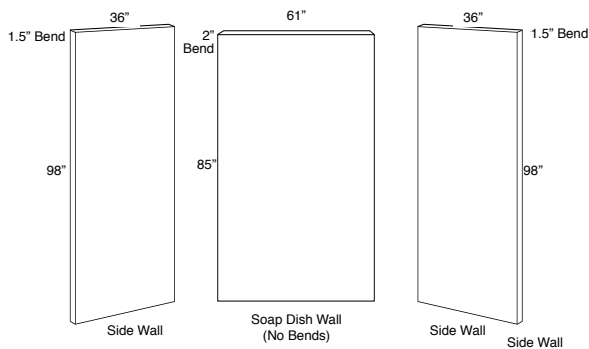

BATH/SHOWER FLAT WALL SYSTEM SIZES

SHOWER SYSTEMS

- (2) Side walls - 40" x 98.5" includes 2" bend on side
- (1) Soap dish wall - 65" x 98.5" flat

TALL 'A' SYSTEM OR 3/4 SYSTEM FOR SHOWERS

- (2) Side wall - 36" x 98" + 1.5" bend on all four sides
- (1) Soap dish wall - 65" x 98.5" w/ 2" bend on top

TUB SYSTEMS

- (2) Side walls - 40" x 98.5" includes 2" bend on side
- (1) Soap dish wall - 61" x 85" flat

'A' SYSTEM OR 3/4 SYSTEM FOR TUBS

- (2) Side wall - 36" x 98" + 1.5" bend on all four sides
- (1) Soap dish wall - 61" x 85" w/ 2" bend on top