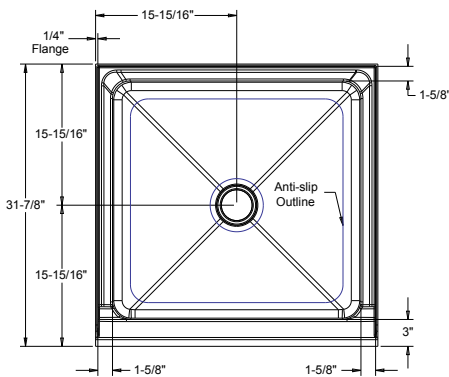

NOTE: All fiberglass-backed shower bases should be set in a bed of mortar