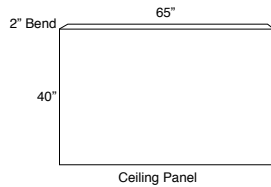

CEILING PANEL

Ceiling panels are 40" x 65" + 2" bend on 65" side

*TIP: When ordering a special bend please include a sketch showing the detail of the bend with the finished dimensions on the sketch.