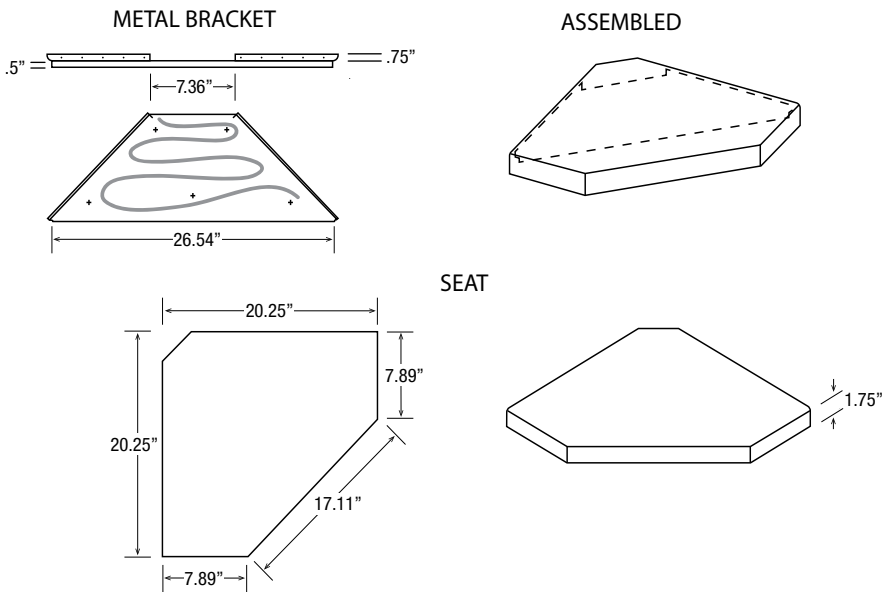

CORNER SHOWER SEAT ORDER INFORMATION:

LCNR-SS-?

W	White	WSL	White Slate	CR	Canyon Rock (Matte)
A	Almond	ASL	Almond Slate	SDW	Sandalwood
B	Biscuit	WTRV	White Travertine	SS	Sierra Sand (Matte)
G	Gray	BTRV	Biscuit Travertine		
S	Sandbar	AI	Arctic Ice