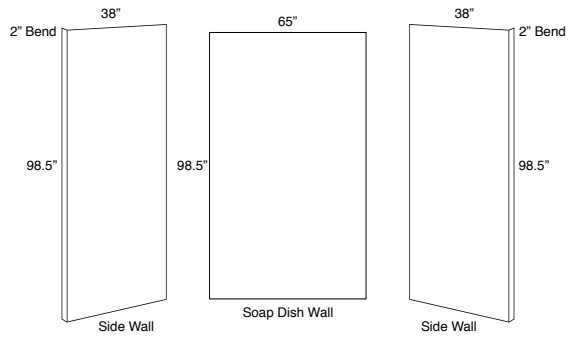

BATH/SHOWER FLAT WALL SYSTEM SIZES

SHOWER SYSTEMS

- (2) Side walls - 40" x 98.5" includes 2" bend on side
- (1) Soap dish wall - 65" x 98.5" flat

TALL 'A' SYSTEM OR 3/4 SYSTEM FOR SHOWERS

- (2) Side wall - 36" x 98" + 1.5" bend on all four sides
- (1) Soap dish wall - 65" x 98.5" w/ 2" bend on top