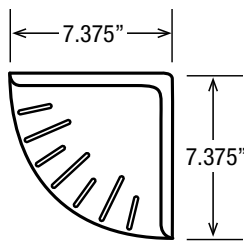

I-SHELF CADDY

A classic design that blends with any setting, providing better bathroom storage options.

- The original Prime Baths accessory design
- Mounts easily with butyl tape and silicone
- Constructed from DR-ABS acrylic
- Can be installed at any desired height
- Dimensions: 7.375"W x 4"H x 7.375"D

1-SHELF CADDY ORDER INFORMATION:

CC-1-?

- **W** White
- **A** Almond
- **B** Biscuit