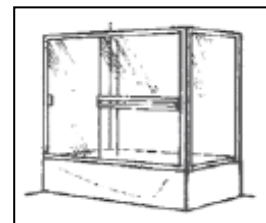

LETET-3 - TUB SLIDER WITH 3 INLINE PANELS ORDER INFORMATION:

33800??-330

- 40 Chrome Frame - Custom Order
- 50 Brushed Nickel Frame - Custom Order
- 60 Oil Rubbed Bronze Frame - Custom Order

Pricing determined based on measurement form provided