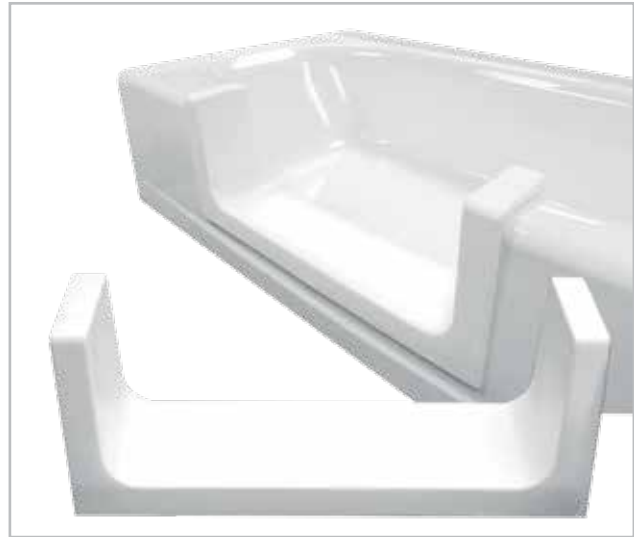

WALK-THRU INSERT

Add safety and convenience to your existing bathtub with this simple insert that converts your tub into a low-barrier shower.

- An affordable solution that is convenient, adds easy access and added safety
- Reduce the possibility of hazardous falls when getting in and out of the tub
- Simple to install, requires no major demolition
- Kit Includes:
  Cap, Epoxy and Instruction
- Available in White only
- Dimensions:
  SMALL - Maximum Rail 4.75"
  MEDIUM - Maximum Rail 5.75"
  LARGE - Maximum Rail 7.75"
- Optional Quicktub accessory converts the unit back to a tub

NOTE: Quick Tub is only available in SMALL and MEDIUM sizes

OPTIONAL "QUICK TUB" CLAMPS IN, CREATES A TIGHT SEAL AND CONVERTS BACK TO A BATH.

WALK-THRU KIT ORDER INFORMATION:

BL-WT-?-W

- **S** Small
- **M** Medium
- **L** Large

WALK-THRU CUTTING TEMPLATE ORDER INFORMATION:

BL-WT-CT-?

- **S** Small
- **M** Medium
- **L** Large
- **SET** Small, Medium And Large Set

QUICKTUB PART ORDER INFORMATION:

BL-WT-?-WQTUB-?

- **S** Small
- **M** Medium