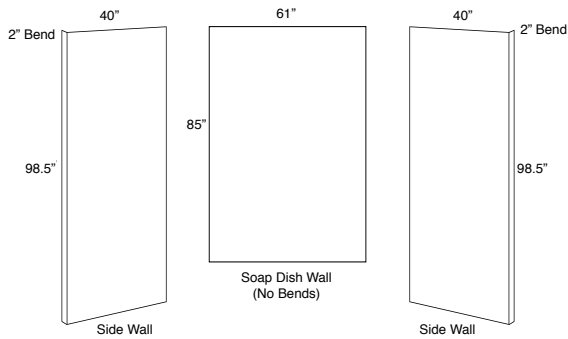

BATH/SHOWER FLAT WALL SYSTEM SIZES

SHOWER SYSTEMS

- (2) Side walls - 40" x 98.5" includes 2" bend on side
- (1) Soap dish wall - 65" x 98.5" flat

TALL 'A' SYSTEM OR 3/4 SYSTEM FOR SHOWERS

- (2) Side wall - 36" x 98" + 1.5" bend on all four sides
- (1) Soap dish wall - 65" x 98.5" w/ 2" bend on top

TUB SYSTEMS

- (2) Side walls - 40" x 98.5" includes 2" bend on side
- (1) Soap dish wall - 61" x 85" flat

'A' SYSTEM OR 3/4 SYSTEM FOR TUBS

- (2) Side wall - 36" x 98" + 1.5" bend on all four sides
- (1) Soap dish wall - 61" x 85" w/ 2" bend on top