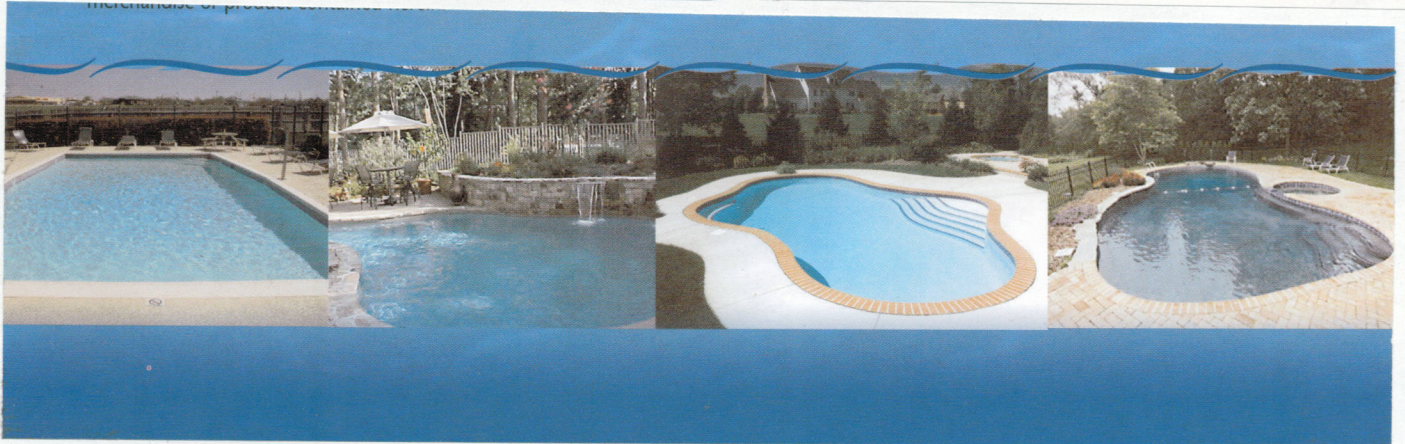

MICCA

Piscine
Pool

M890 SERIES

Pool paint chlorinated rubber.

- M890-00 WHITE
- M890-20 MEDIUM BASE
- M890-60 ACCENT BASE

AVAILABLE STANDARD COLORS

#840
Bleu Pâle / Pale Blue

#842
Aqua

#843
Bleu Ciel / Sky Blue

#844
Azure