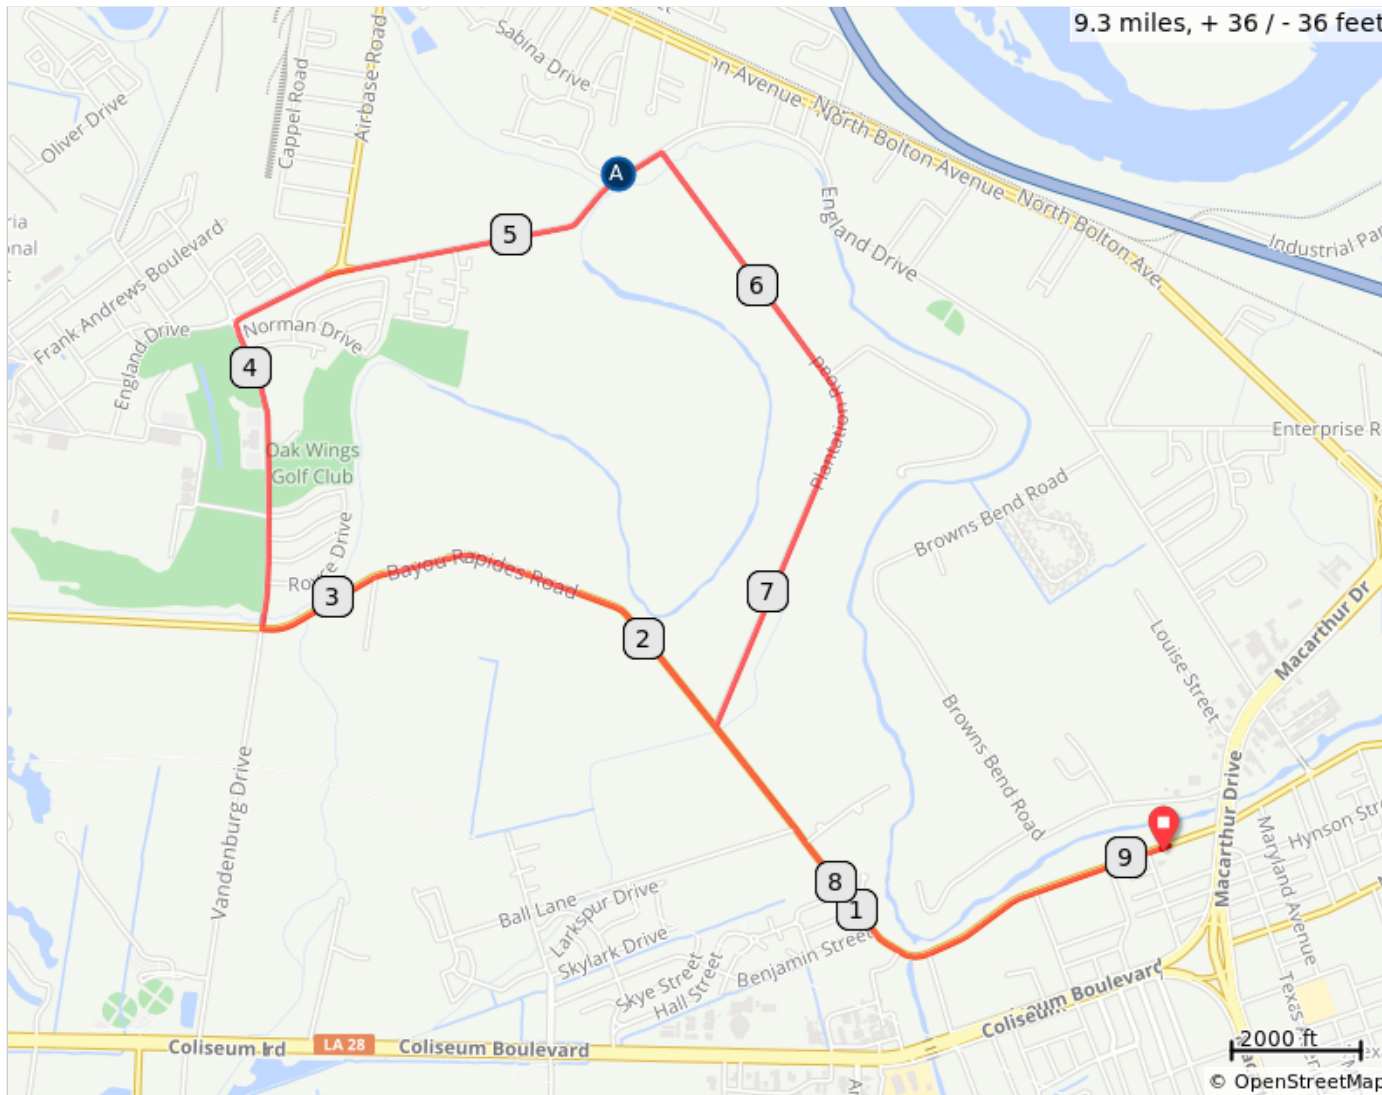

# 10 Mile Le Tour de Bayou

A. Water Stop

## 10 Mile Le Tour de Bayou

Type	Note	Next
	Start of route	3.2
	Right onto Vandenburg Drive, LA 3054	0.9
	At roundabout, take a right onto England Drive using first exit	0.3
	Keep right onto England Drive, LA 498	1.1
	Right onto Plantation Road	1.9
	Left onto Bayou Rapides Road, LA 496	1.8
	End of route	0.0

9.3 miles. +33/-33 feet