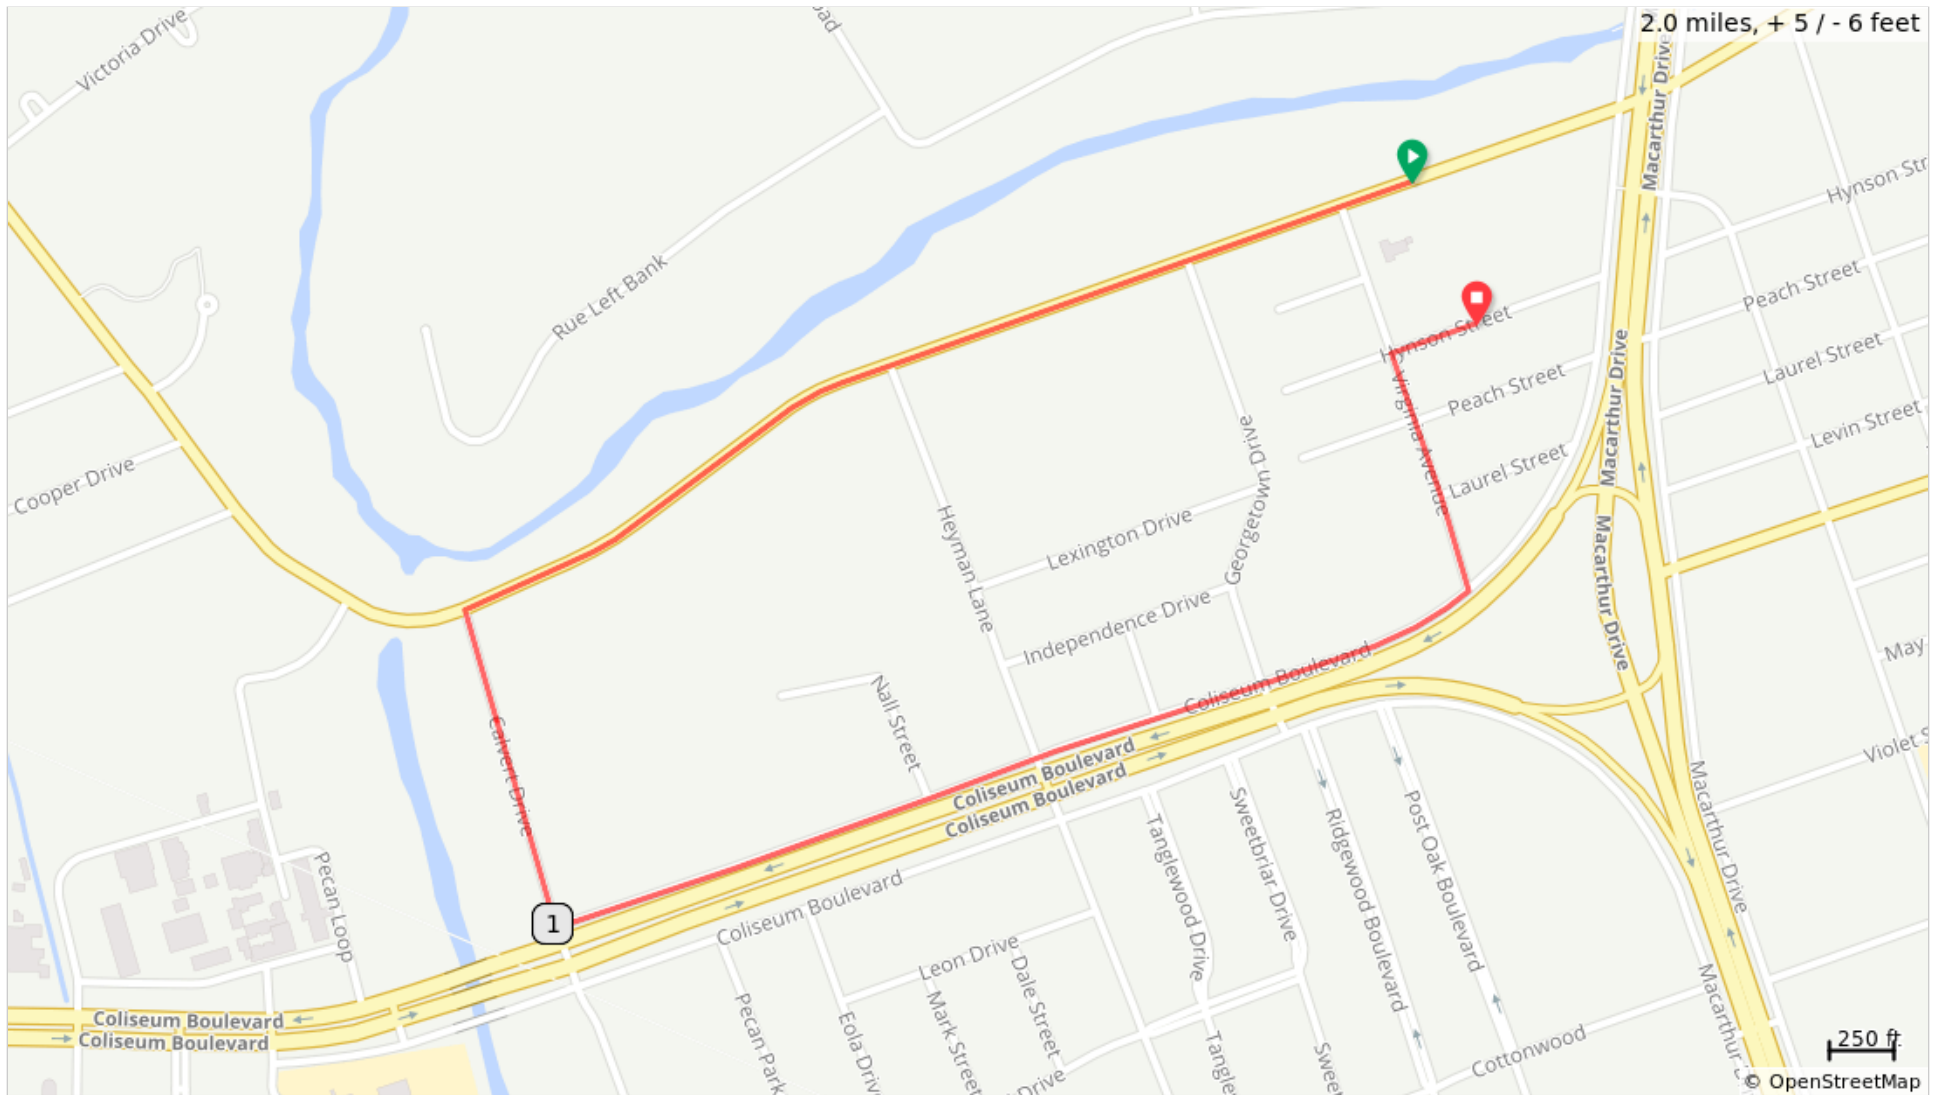

2 Mile Le Tour de Bayou

2.0 miles, + 5 / - 6 feet

2 Mile Le Tour de Bayou

Type	Note	Next
	Start of route	0.8
	Left onto Calvert Drive	0.2
	Left onto Coliseum Boulevard	0.7
	Left onto Virginia Avenue	0.2
	Right onto Hynson Street	0.1
	End of route	0.0

2.0 miles. +3/-5 feet