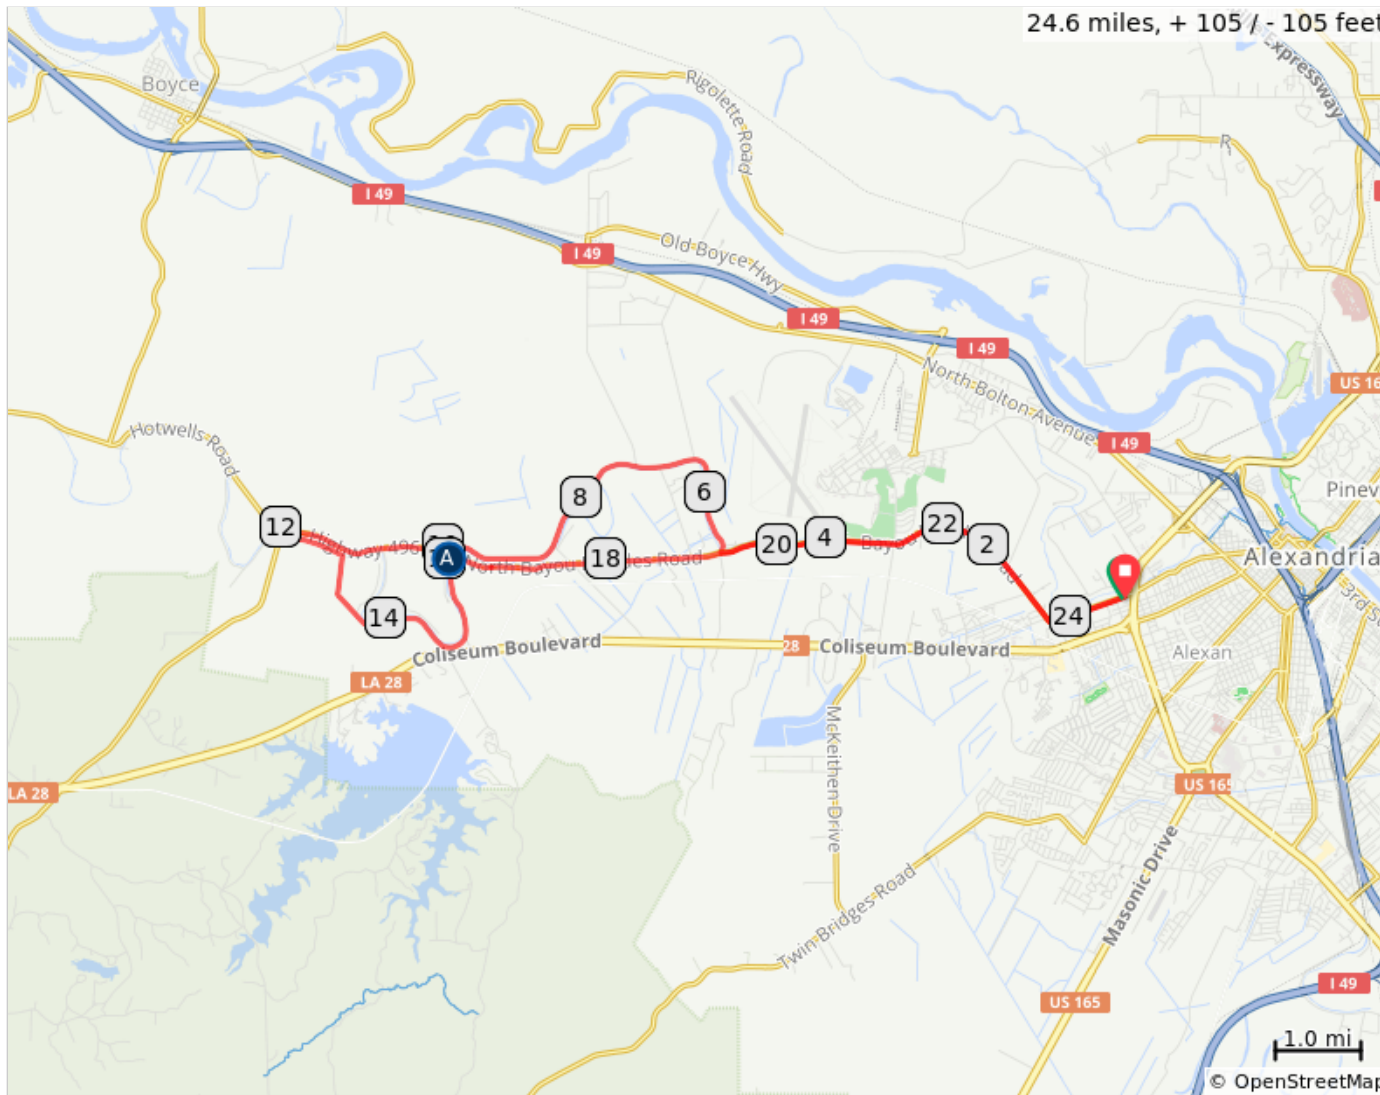

25 Mile Le Tour de Bayou

A. Rest Stop: Chandler Flying Service

25 Mile Le Tour de Bayou

Type	Note	Next
📍	Start of route	5.3
➔	Right onto North Bayou Rapides Road	1.2
➡	Keep left onto North Bayou Rapides Road	3.7
➔	Right onto LA Highway 496	1.9
➡	Left onto LA Highway 121	0.1
➡	Left onto Mill Race Road	0.7
➔	Right onto Belgard Bend Road	3.3
➔	Right onto Bayou Rapides Road	8.6
📍	End of route	0.0

24.6 miles. +92/-93 feet