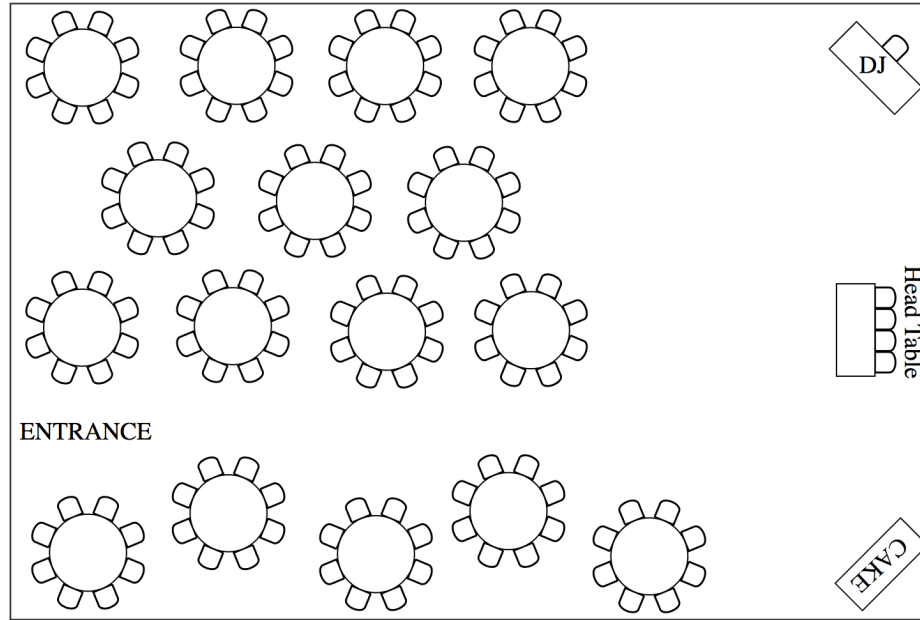

Floorplan for 125

← Parking and Restrooms

Guestbook/Gifts

Bridal Suites/Grooms Quarters

↓

FOOD

LAWN

Ceremony Chairs - 128
 Rows 1-2 = 10 each side (40)
 Rows 3-6 = 11 each side (88)

16 - Rounds
 6 - 6' Tables
 133 - Chairs
 6 - Cocktail Tables RENTAL
 Bar and Linens - RENTAL

FIELD

Cocktail Tables

HOUSE

BAR