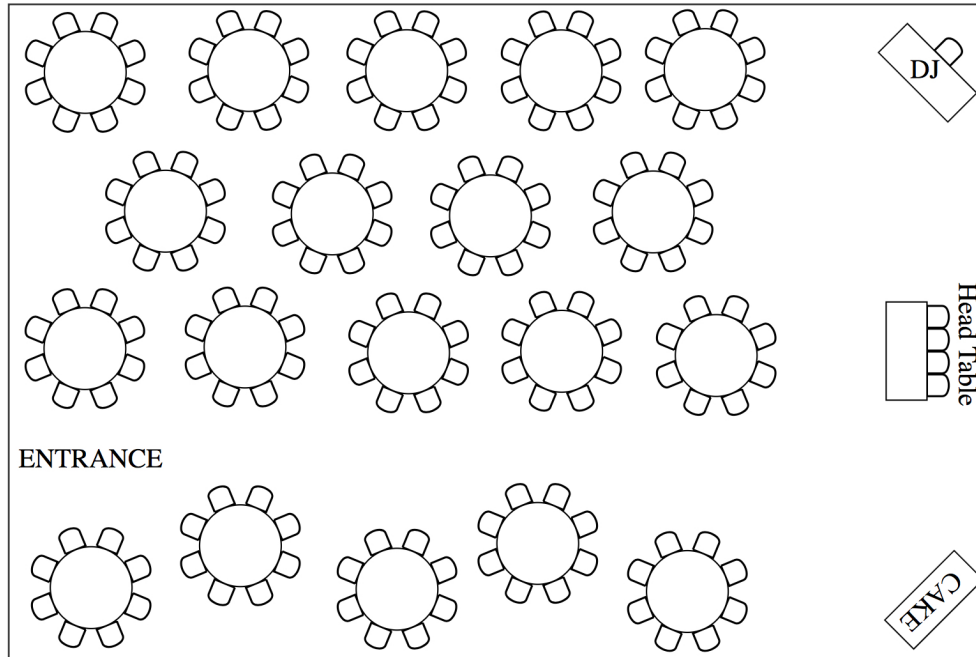

Floorplan for 150

← Parking and Restrooms

Guestbook/Gifts

Bridal Suites/Grooms Quarters

↓

FOOD

LAWN
Ceremony Chairs - 150
Rows 1-2 = 10 each side (40)
Rows 3-7 = 11 each side (110)

19 - Rounds
6 - 6' Tables
157 - Chairs
6 - Cocktail Tables RENTAL
Bar and Linens - RENTAL