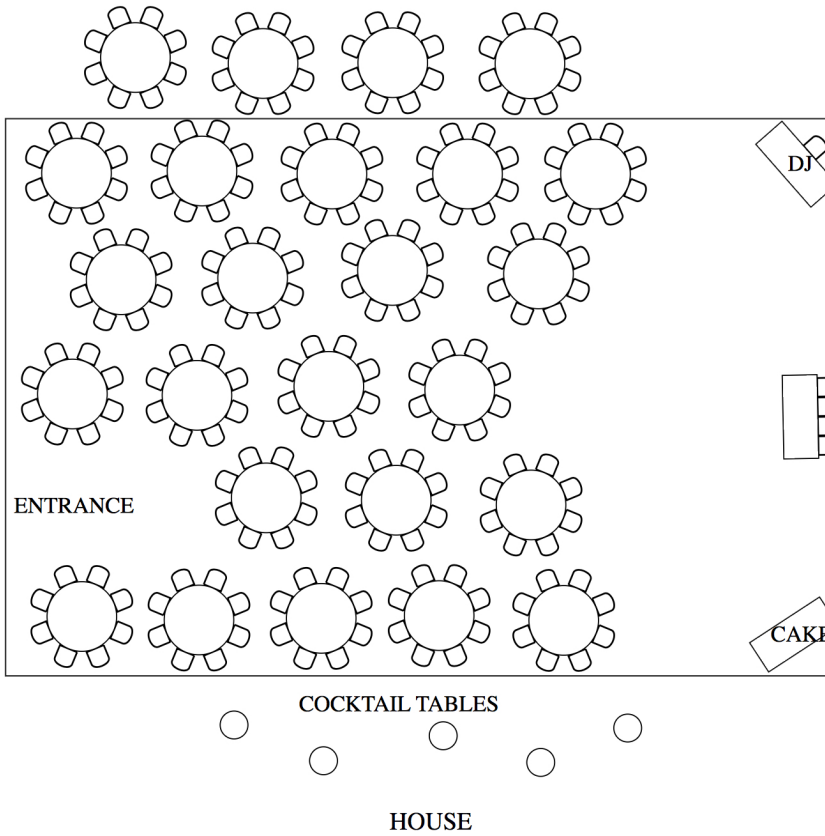

Floorplan for 200

← Parking and Restrooms

Guestbook/Gifts

Bridal Suites/Grooms Quarters

FOOD

LAWN

Ceremony Chairs - 200
Row 1-10 = 10 each side (200)

25 - Round Tables
6 - 6' Tables
205 - Chairs
6 - Cocktail Tables RENTAL
Bar and Linens RENTAL

FIELD

BAR