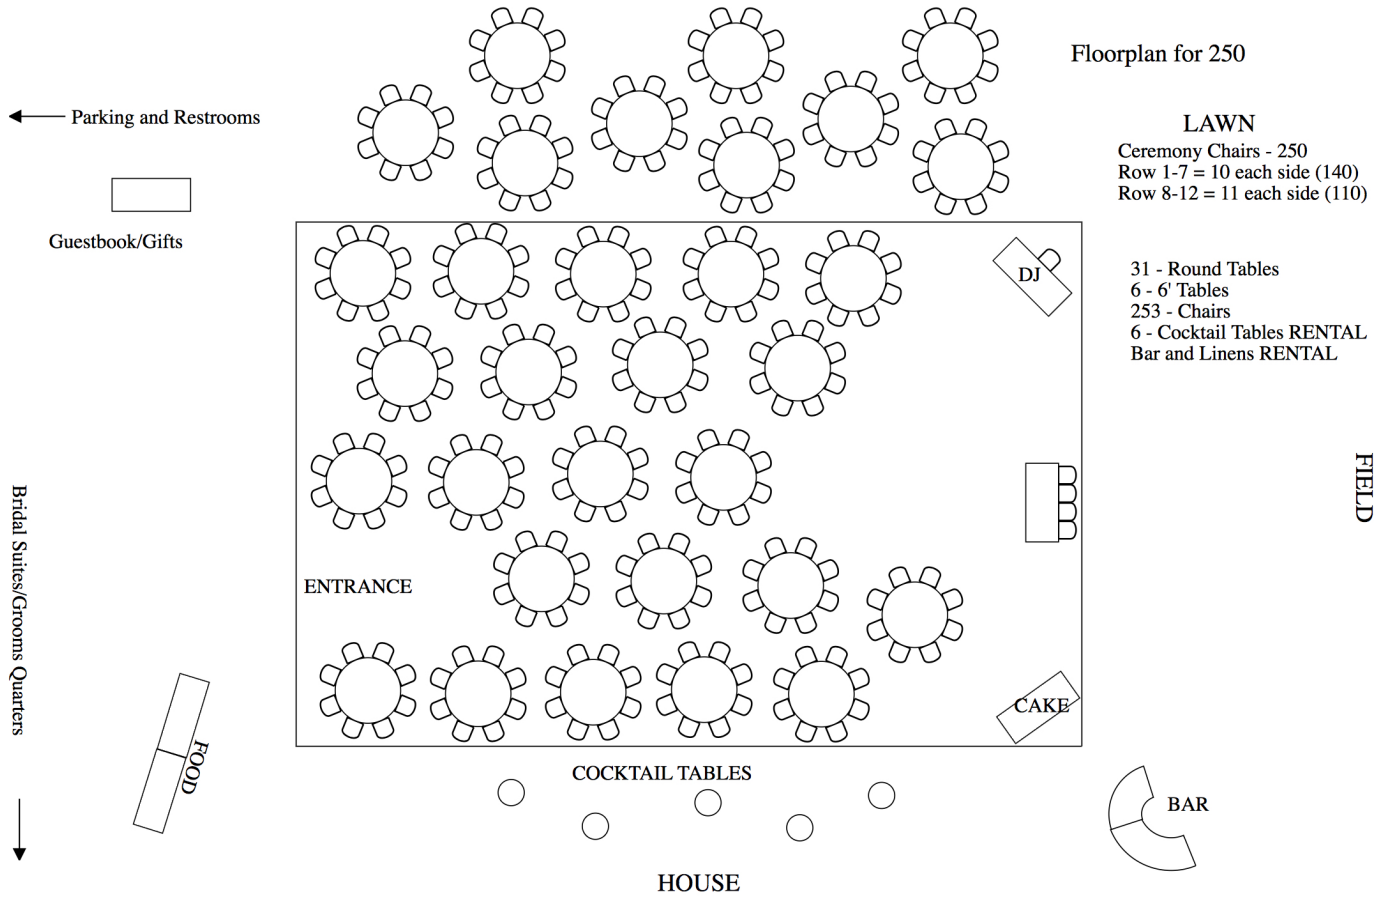

Floorplan for 250

LAWN
Ceremony Chairs - 250
Row 1-7 = 10 each side (140)
Row 8-12 = 11 each side (110)

31 - Round Tables
6 - 6' Tables
253 - Chairs
6 - Cocktail Tables RENTAL
Bar and Linens RENTAL

FIELD

HOUSE