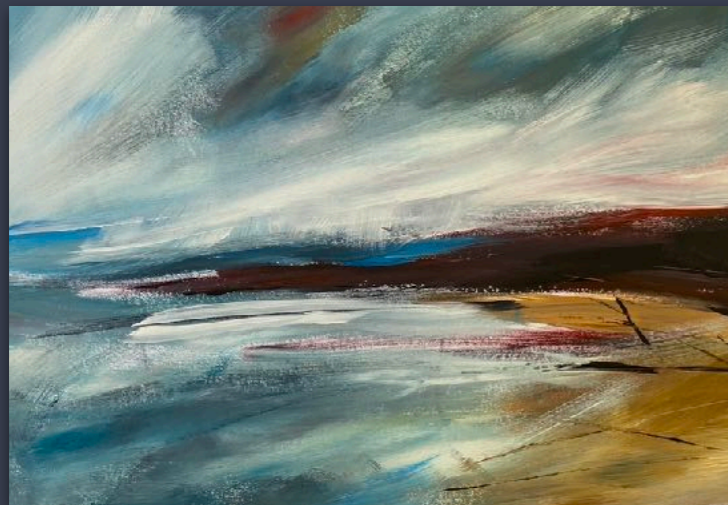

Andrew uses a range of media such as acrylics, oils and charcoal and has been recently been developing his use of silk screen mono printing. Working in his studio from sketch books, written notes and photographs he tries to capture the atmosphere and movement of the landscape by building layers of paint with varied mark making and the careful use of colour and texture.

Looking North 2023

Acrylic on Canvas

60cm x 60cm

Morning Mist 2023

Acrylic on Canvas

60cm x 60cm

Warm Day, Chilly Evening 2023

Acrylic on Canvas

61cm x 61cm

Low Cloud, Early Morning 2023

Acrylic on Canvas

60cm x 60cm

1

2

3

Early Light 2023
Acrylic on Canvas
60cm x 45cm

1. *On The Edge 2023 Acrylic on Paper 30cm x 21cm*
2. *Collecting Sea Coal 2023 Acrylic on Paper 30cm x 21cm*
3. *Rain Expected Later 2023 Acrylic on Paper 30cm x 21cm*

Passing Rain 2023
Acrylic on Canvas
40cm x 50cm