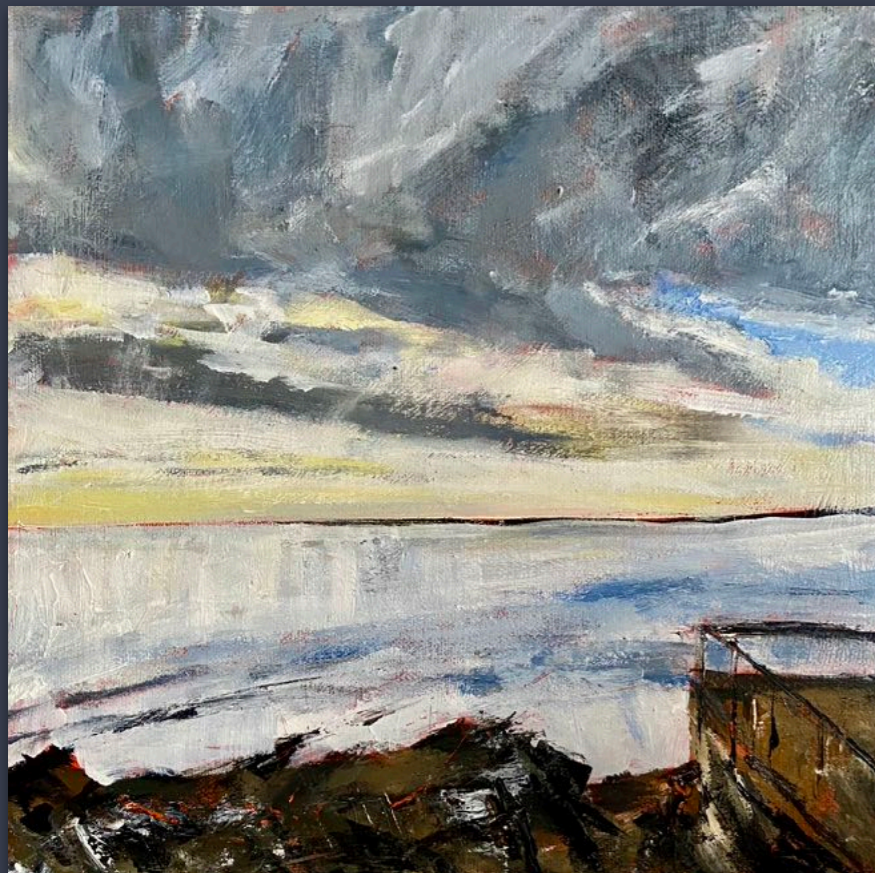

Blyth Distant 2023

Acrylic on Canvas

30cm x 30cm