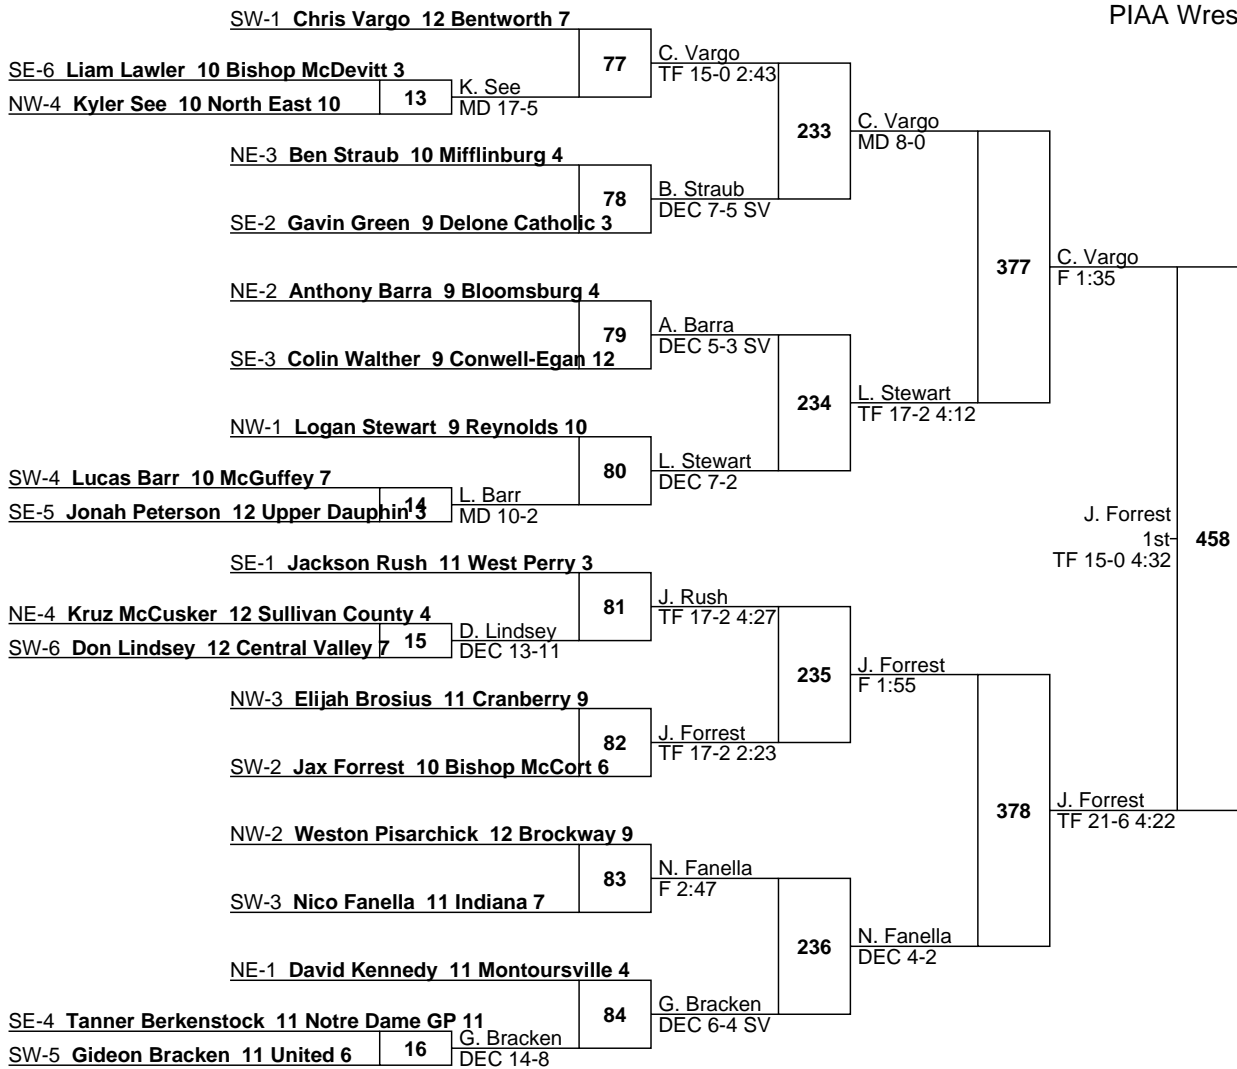

L423 **W. Pisarchick** **456** G. Bracken
DEC 1-0 5th
DEC 10-3 DEC 5-0 SV

L379 **J. Peterson** **456** J. Rush
DEC 4-1 7th
L380 **J. Rush** MD 13-2
DEC 5-0