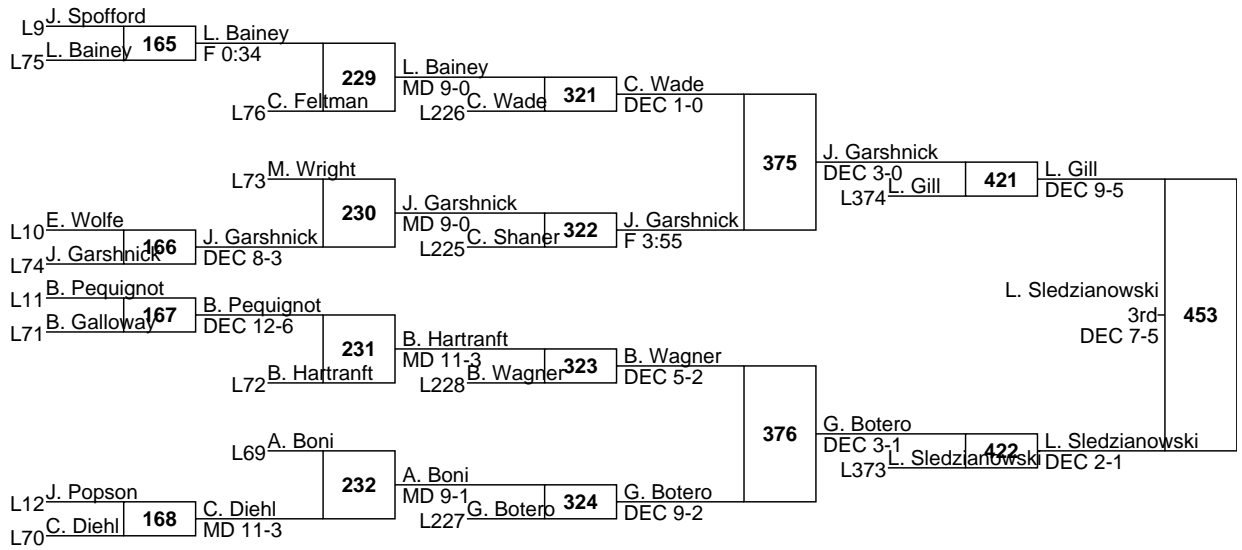

L417 C. Baker
DEC 6-1
L418 T. Guenot
DEC 4-2

T. Guenot
5th
F 2:47

L367 J. Manyette
DEC 7-2
L368 D. Santamaria
DEC 4-1

J. Manyette
7th
DEC 4-3

L419 D. Wenner DEC 13-6
 L420 J. Williams DEC 9-5

L371 C. Justice MD 10-2
 L372 C. Beck DEC 7-2