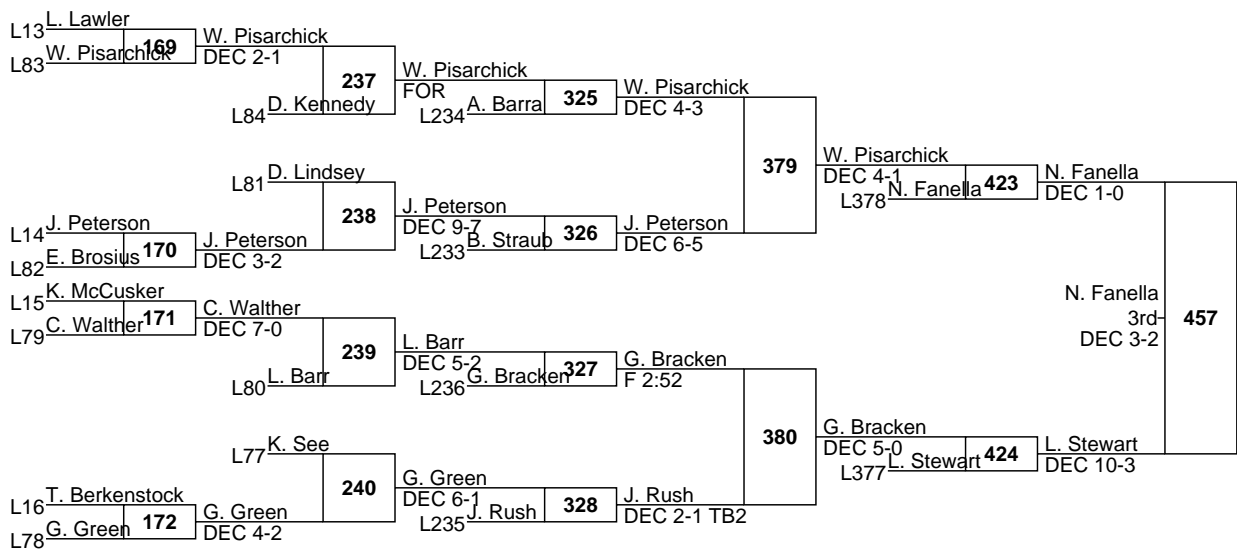

L423 **W. Pisarchick** **456** G. Bracken
DEC 1-0 5th
DEC 10-3 DEC 5-0 SV

L379 **J. Peterson** **456** J. Rush
DEC 4-1 7th
L380 **J. Rush** MD 13-2
DEC 5-0