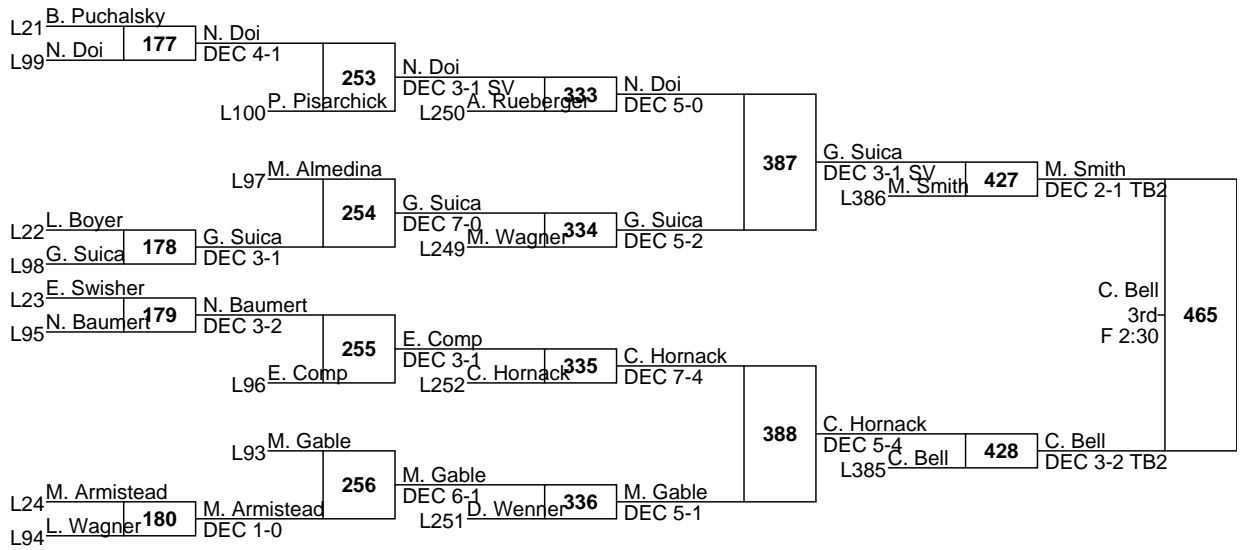

L427 G. Suica
DEC 2-1 TB2

L428 C. Hornack
DEC 3-2 TB2

G. Suica
5th
DEC 3-1 UTB

L387 N. Doi
DEC 3-1 SV

L388 M. Gable
DEC 5-4

M. Gable
7th
DEC 7-0