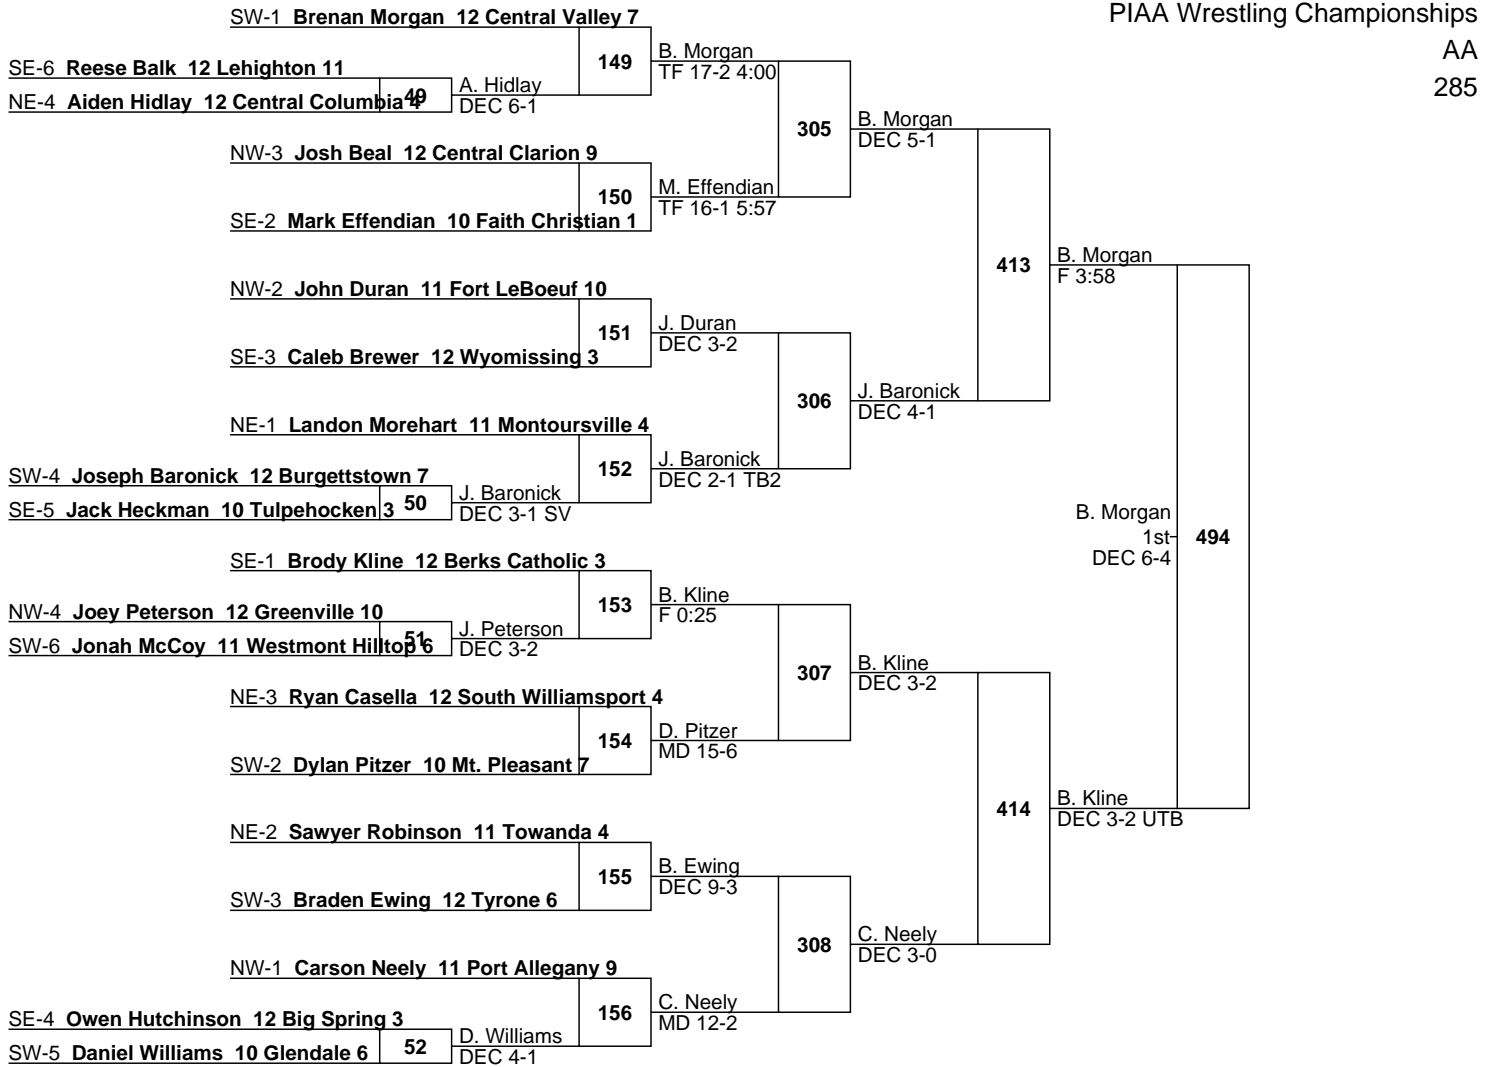

L441 C. Neely DEC 6-0 **492** C. Neely 5th MD 10-1

L442 J. Baronick MD 10-1

L415 S. Robinson DEC 2-0 **491** S. Robinson 7th DEC 5-1

L416 B. Ewing DEC 1-0