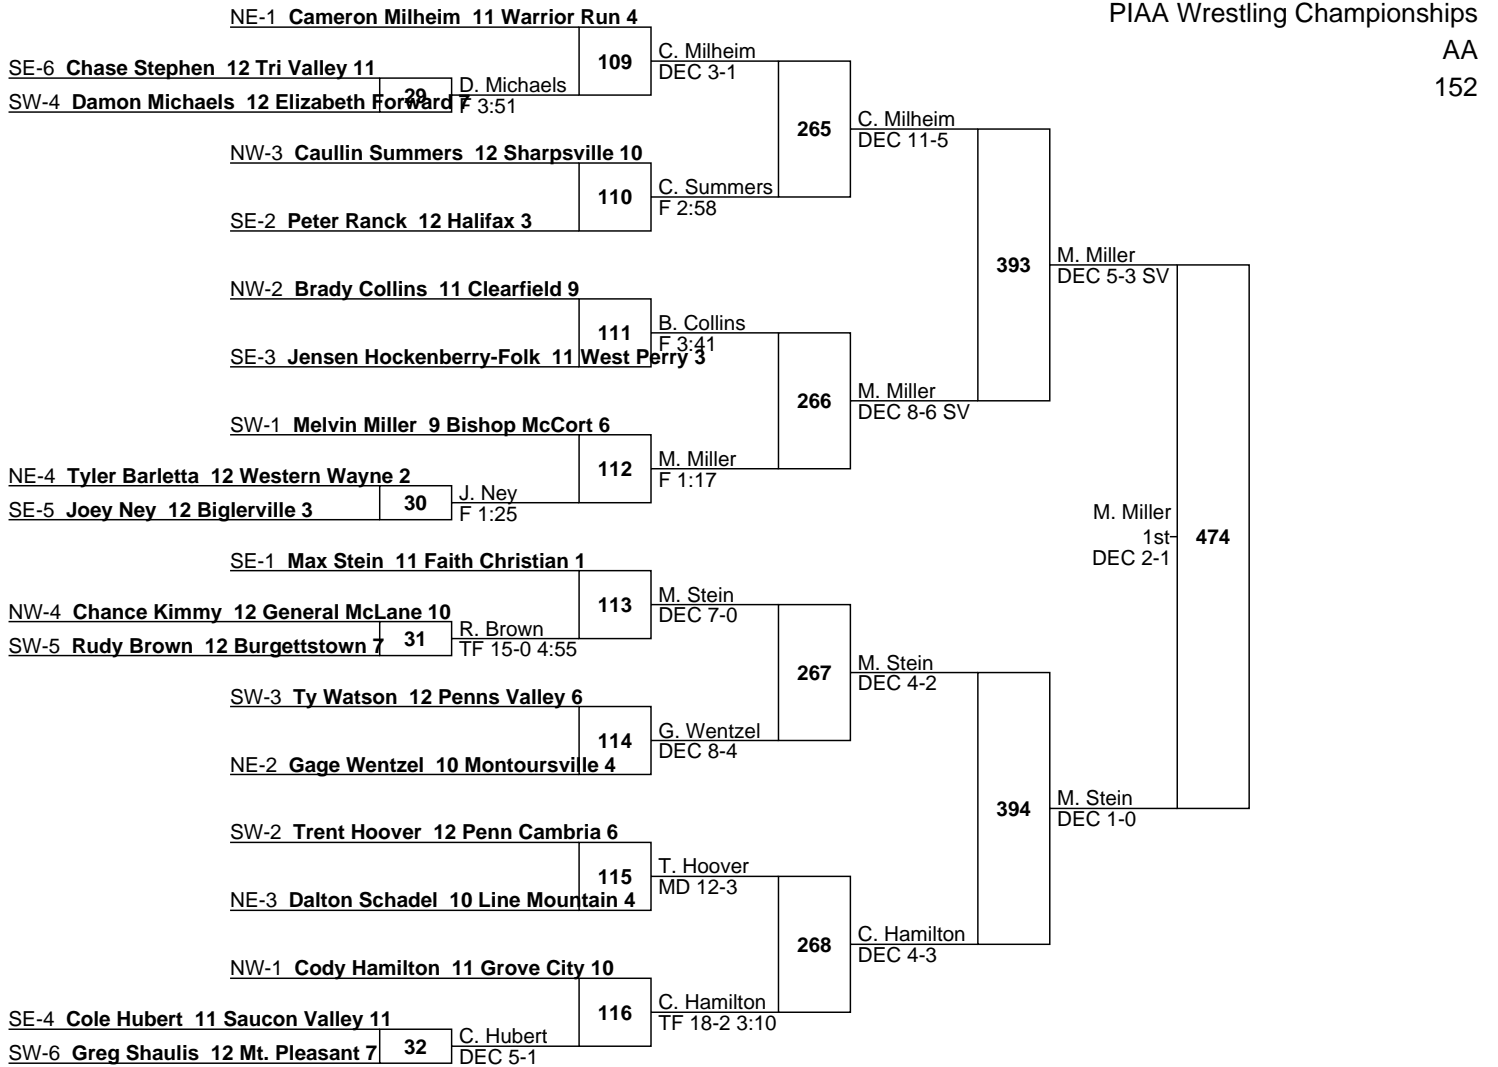

L431 C. Hamilton C. Hamilton
DEC 3-2 472 5th
L432 C. Milheim DEC 3-1 SV DEC 5-3 UTB

L395 T. Watson T. Hoover
DEC 4-2 471 7th
L396 T. Hoover DEC 3-2 DEC 3-2