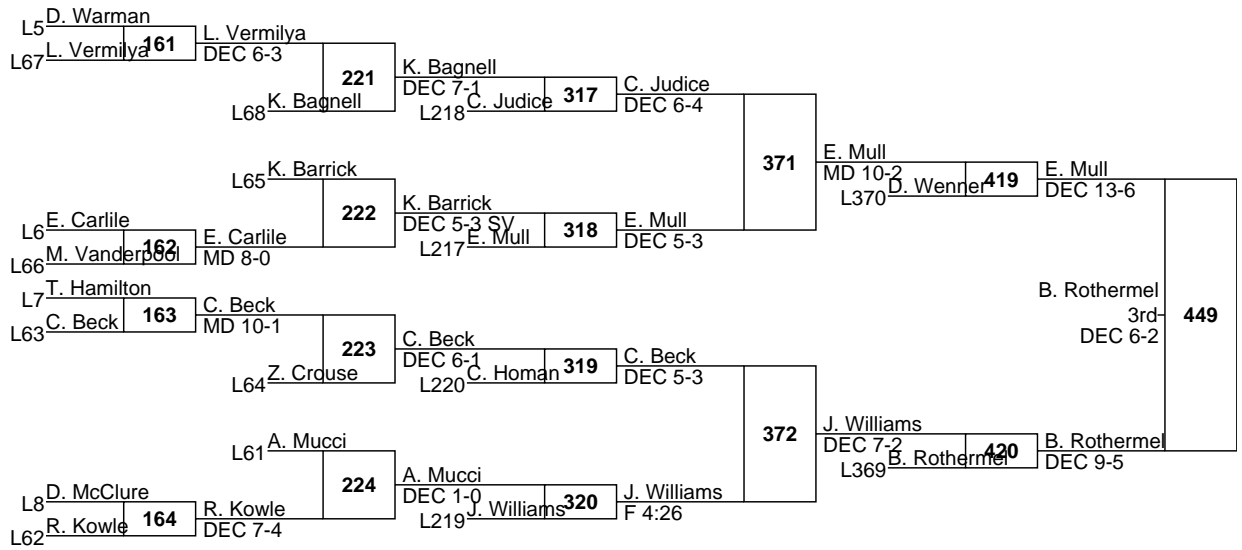

L417 C. Baker
DEC 6-1
L418 T. Guenot
DEC 4-2

T. Guenot
5th
F 2:47

L367 J. Manyette
DEC 7-2
L368 D. Santamaria
DEC 4-1

J. Manyette
7th
DEC 4-3

L419 D. Wenner DEC 13-6
 L420 J. Williams DEC 9-5

L371 C. Justice MD 10-2
 L372 C. Beck DEC 7-2