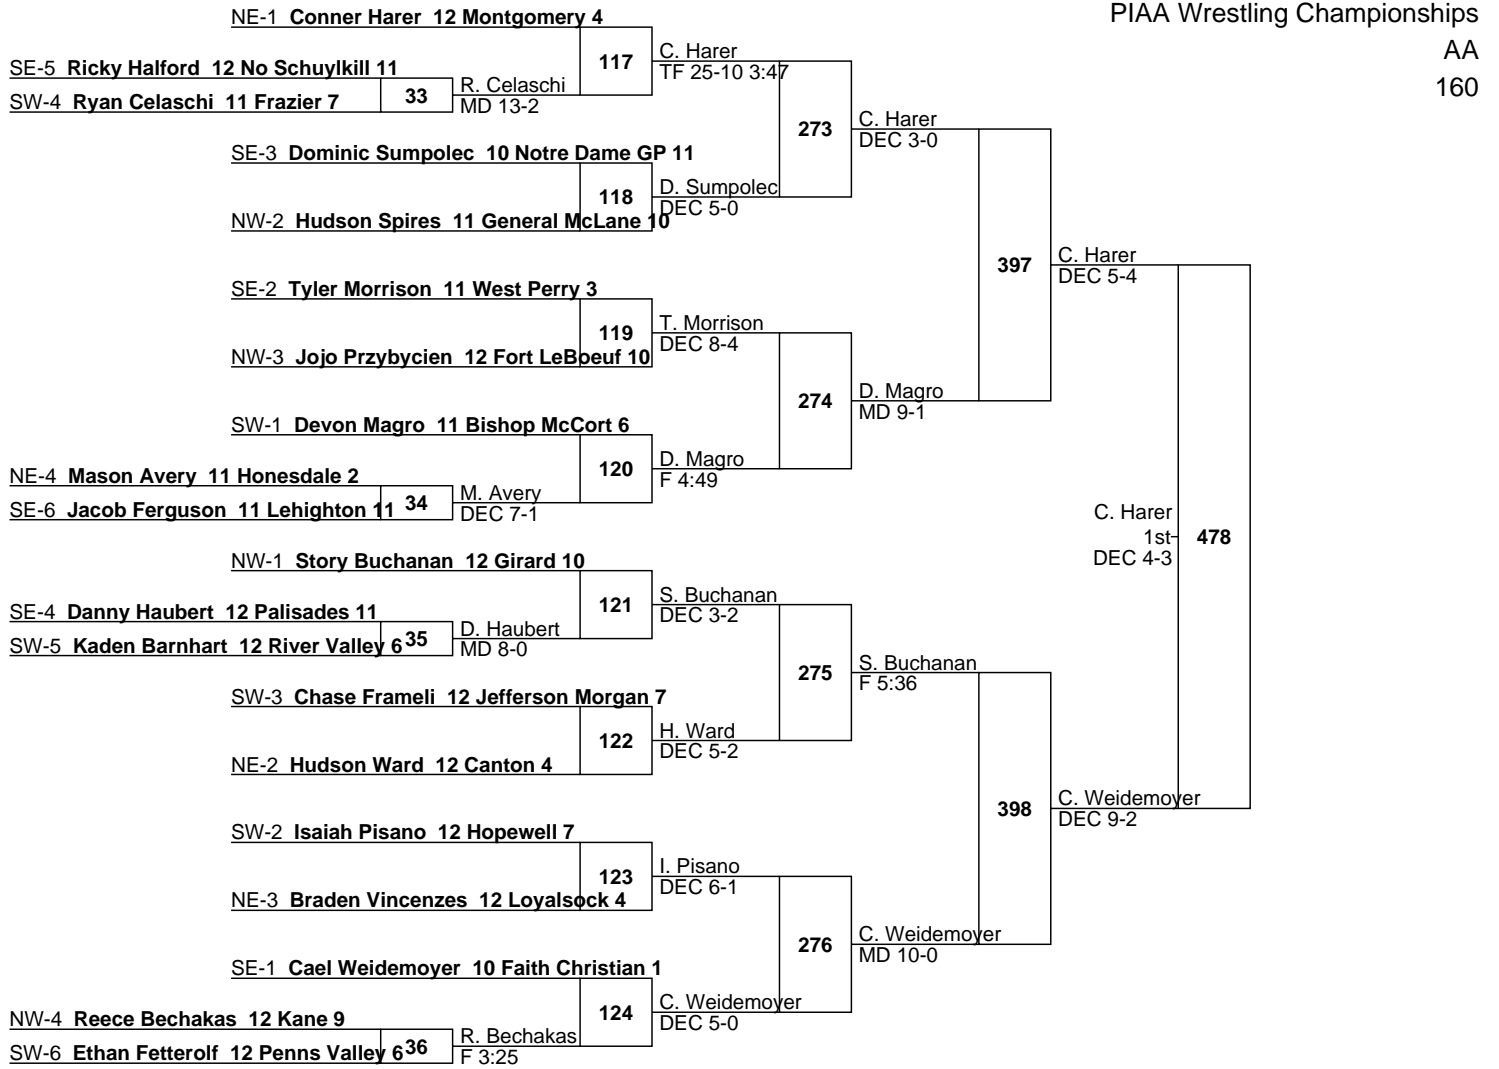

L433 **S. Buchanan DEC 5-4** vs **S. Buchanan 5th DEC 6-4** vs **476**

L434 **I. Pisano DEC 7-1** vs **S. Buchanan DEC 6-4** vs **476**

L399 **D. Sumpolec DEC 2-0 SV** vs **D. Sumpolec 7th DEC 9-2** vs **475**

L400 **H. Ward MD 11-3** vs **D. Sumpolec DEC 9-2** vs **475**