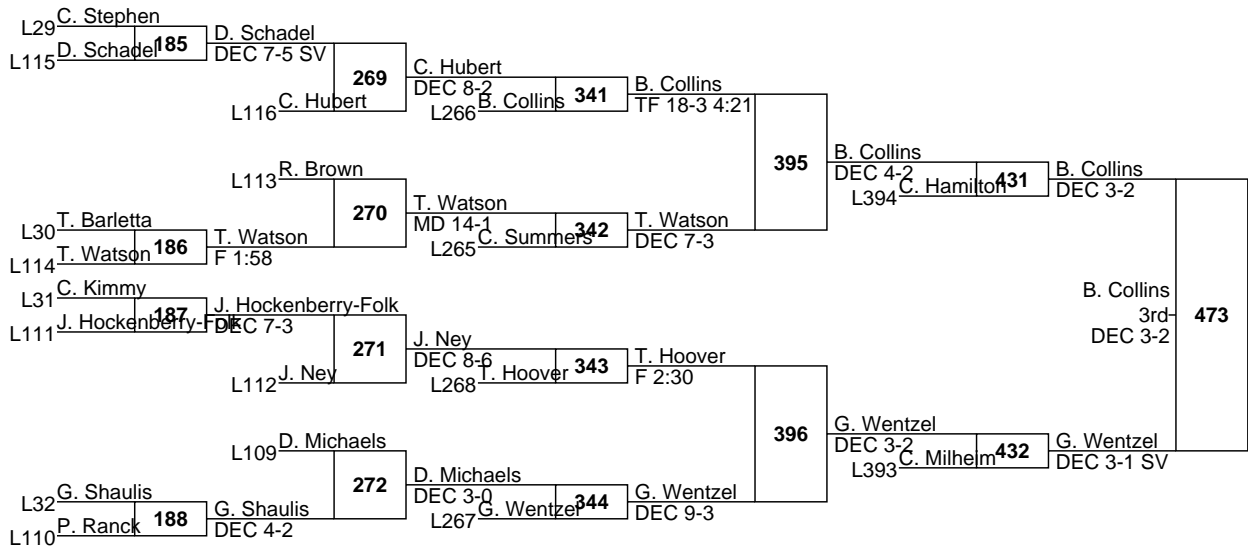

L431 C. Hamilton C. Hamilton
DEC 3-2 472 5th
L432 C. Milheim DEC 3-1 SV DEC 5-3 UTB

L395 T. Watson T. Hoover
DEC 4-2 471 7th
L396 T. Hoover DEC 3-2 DEC 3-2