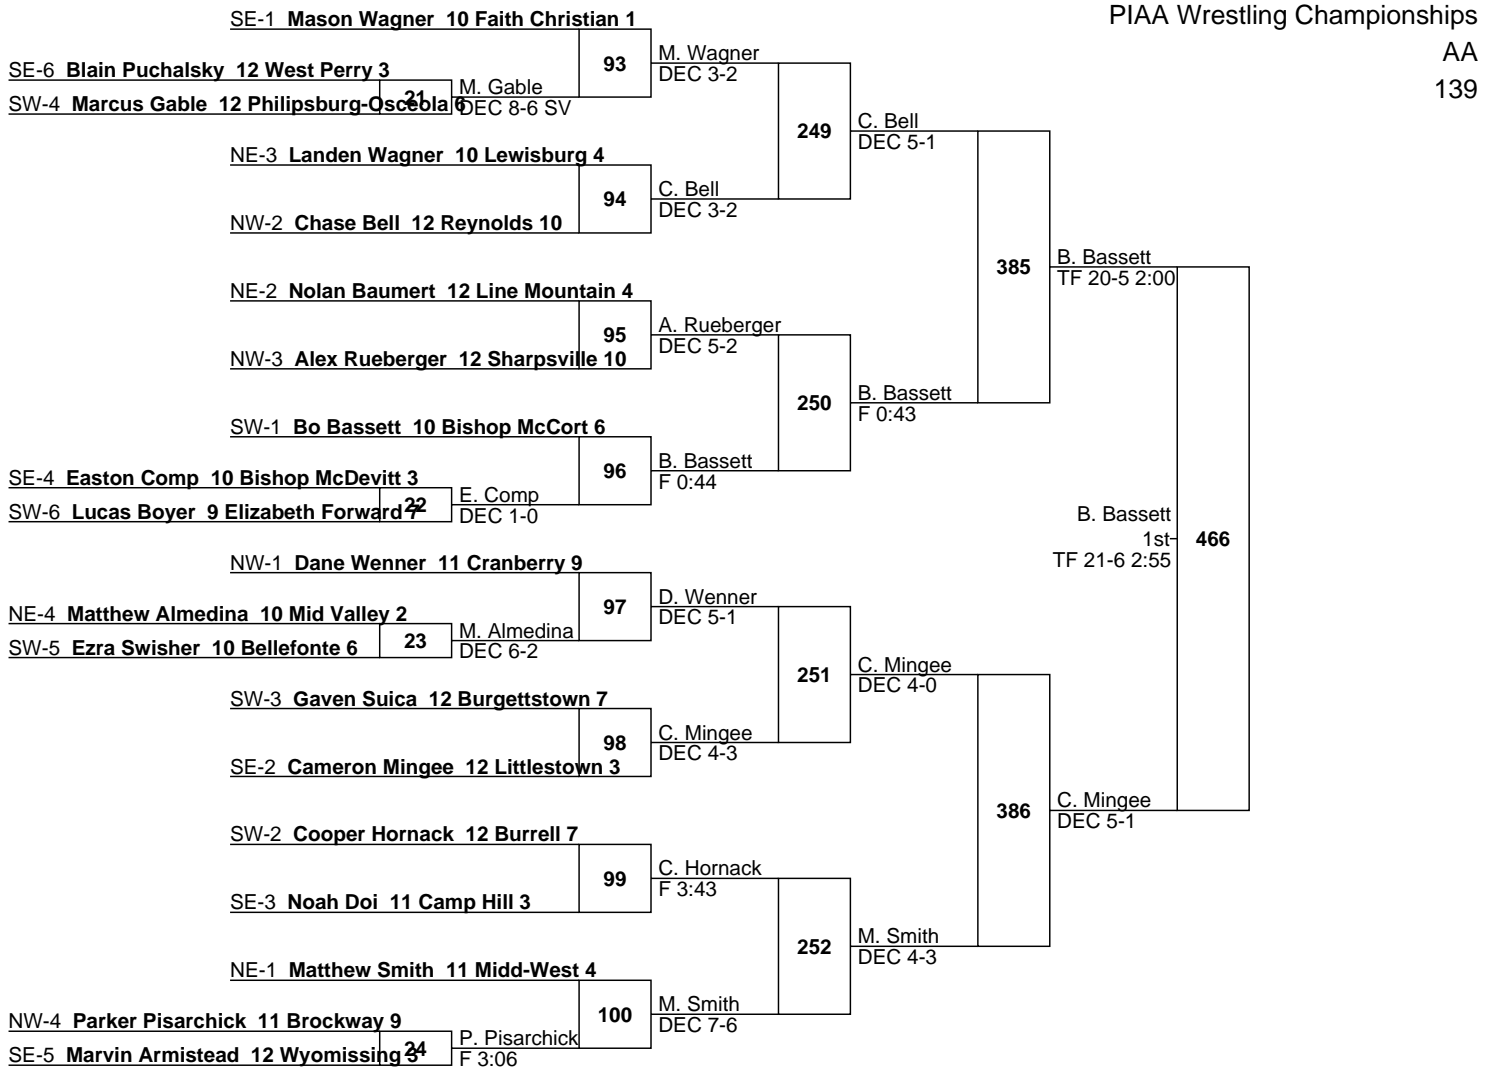

L427 G. Suica
DEC 2-1 TB2

L428 C. Hornack
DEC 3-2 TB2

G. Suica
5th
DEC 3-1 UTB

L387 N. Doi
DEC 3-1 SV

L388 M. Gable
DEC 5-4

M. Gable
7th
DEC 7-0