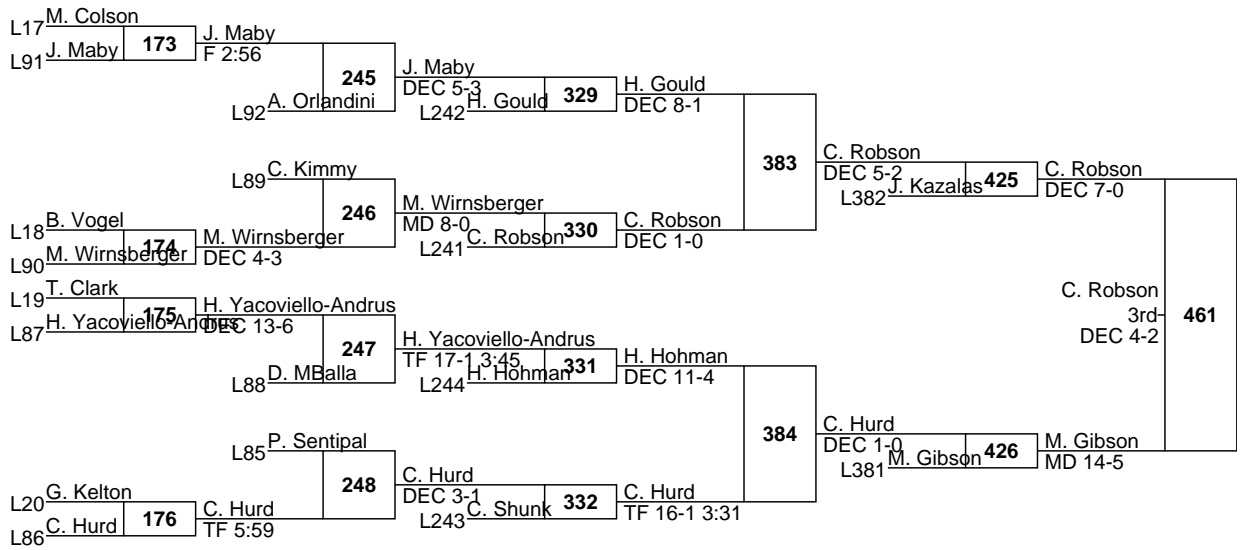

L425 J. Kazalas vs C. Hurd 5th (460) - MD 10-1
L426 C. Hurd vs M. Gibson MD 14-5

L383 H. Gould vs H. Gould 7th (459) - DEC 3-2
L384 H. Hohman vs H. Hohman DEC 1-0