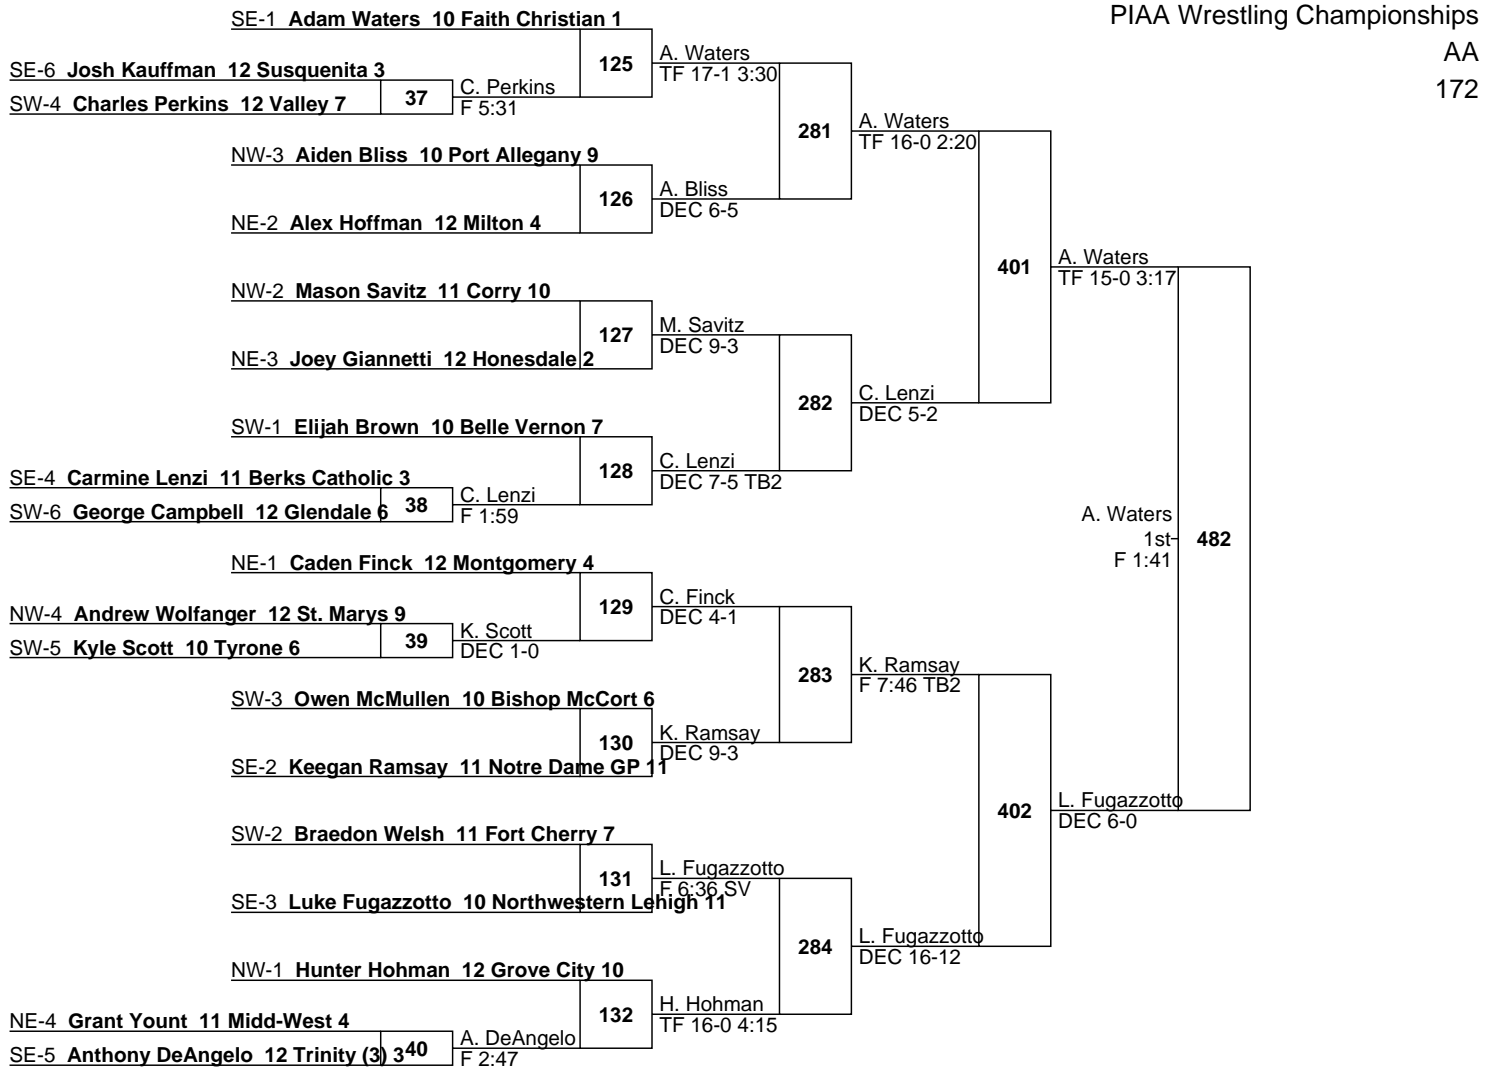

L435 B. Welsh MD 13-2 5th FOR 480
L436 C. Lenzi F 2:14

L403 K. Scott DEC 3-1 7th 479
L404 C. Finck DEC 3-0