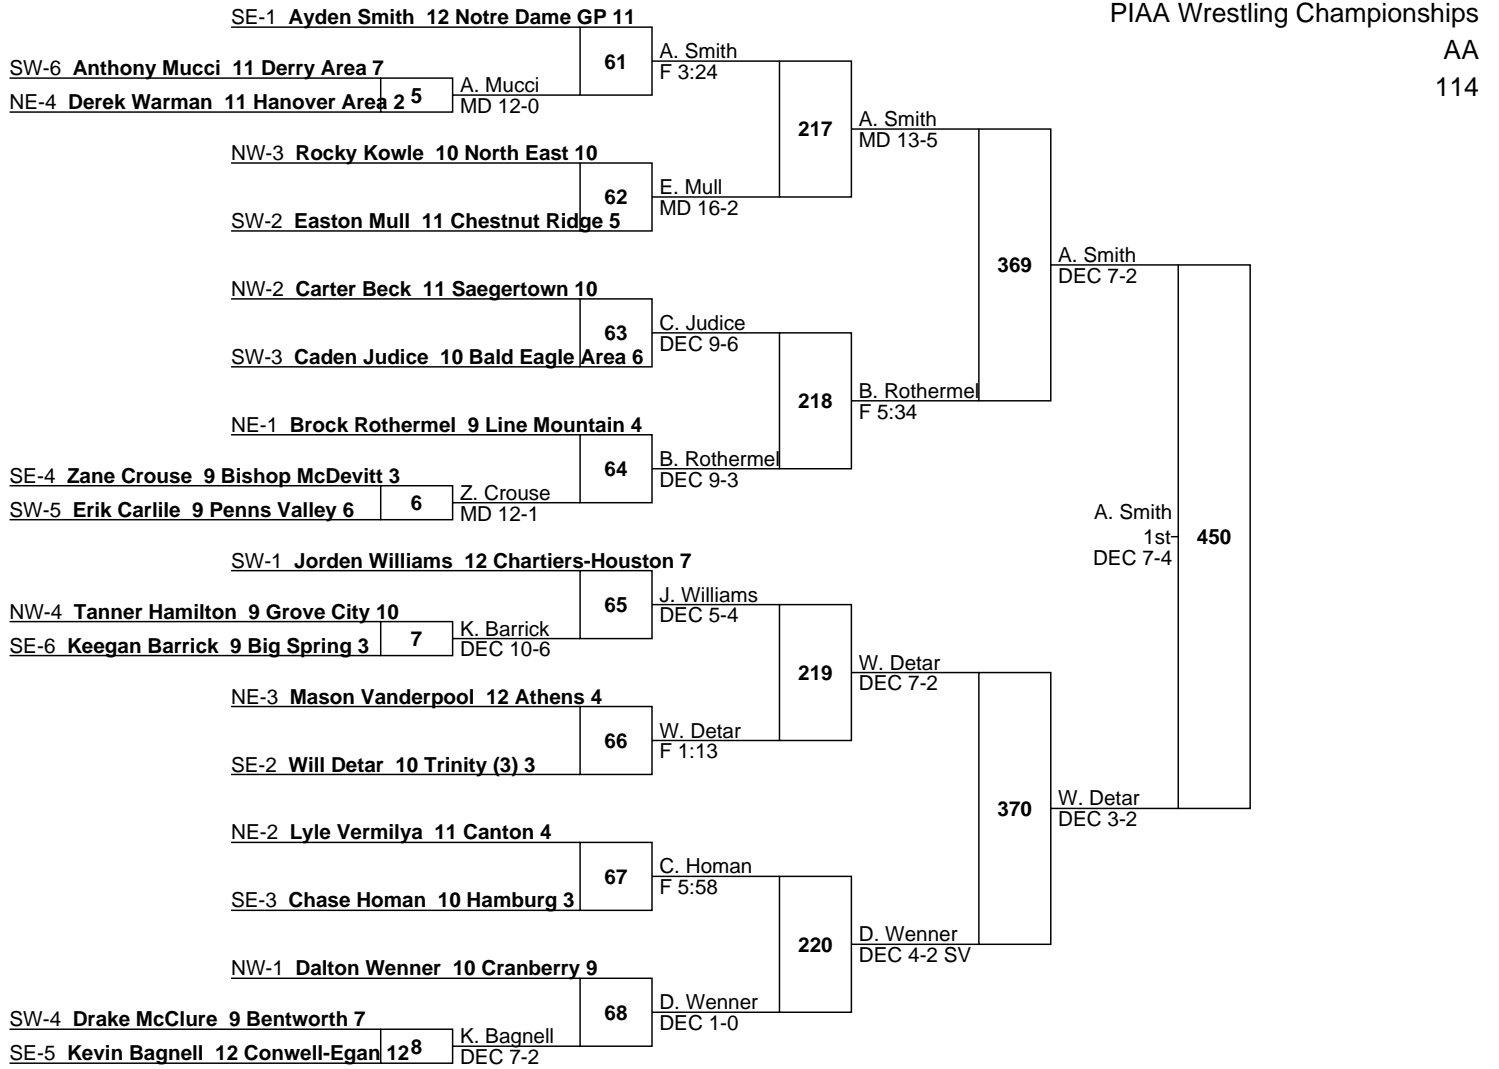

L417 C. Baker
DEC 6-1
L418 T. Guenot
DEC 4-2

T. Guenot
5th
F 2:47

L367 J. Manyette
DEC 7-2
L368 D. Santamaria
DEC 4-1

J. Manyette
7th
DEC 4-3

L419 D. Wenner DEC 13-6
 L420 J. Williams DEC 9-5

L371 C. Justice MD 10-2
 L372 C. Beck DEC 7-2