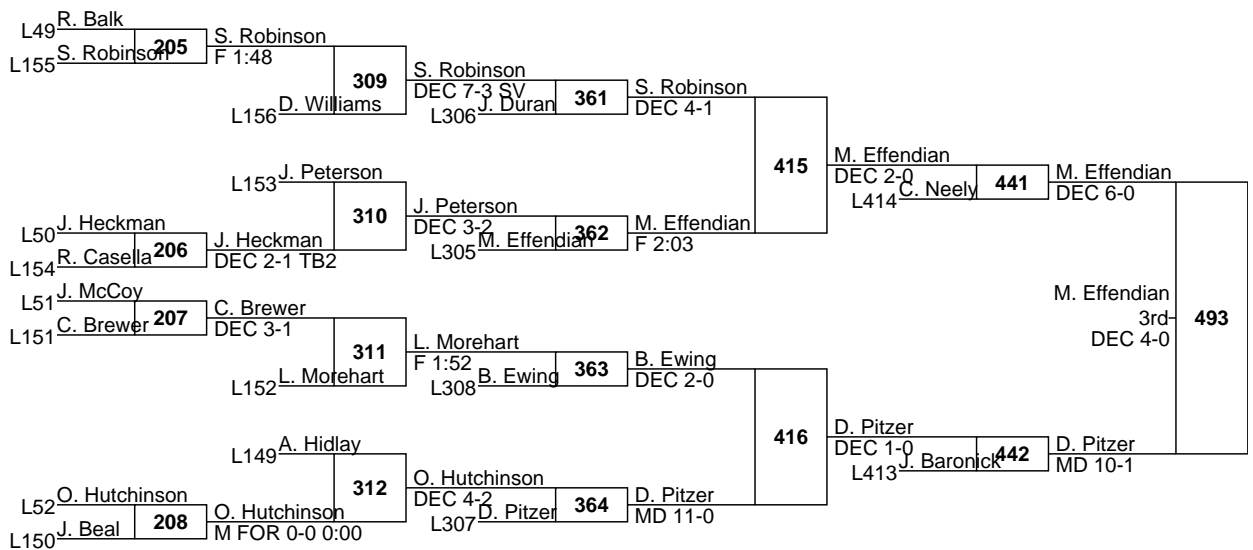

L441 C. Neely DEC 6-0 **492** C. Neely 5th MD 10-1

L442 J. Baronick MD 10-1

L415 S. Robinson DEC 2-0 **491** S. Robinson 7th DEC 5-1

L416 B. Ewing DEC 1-0