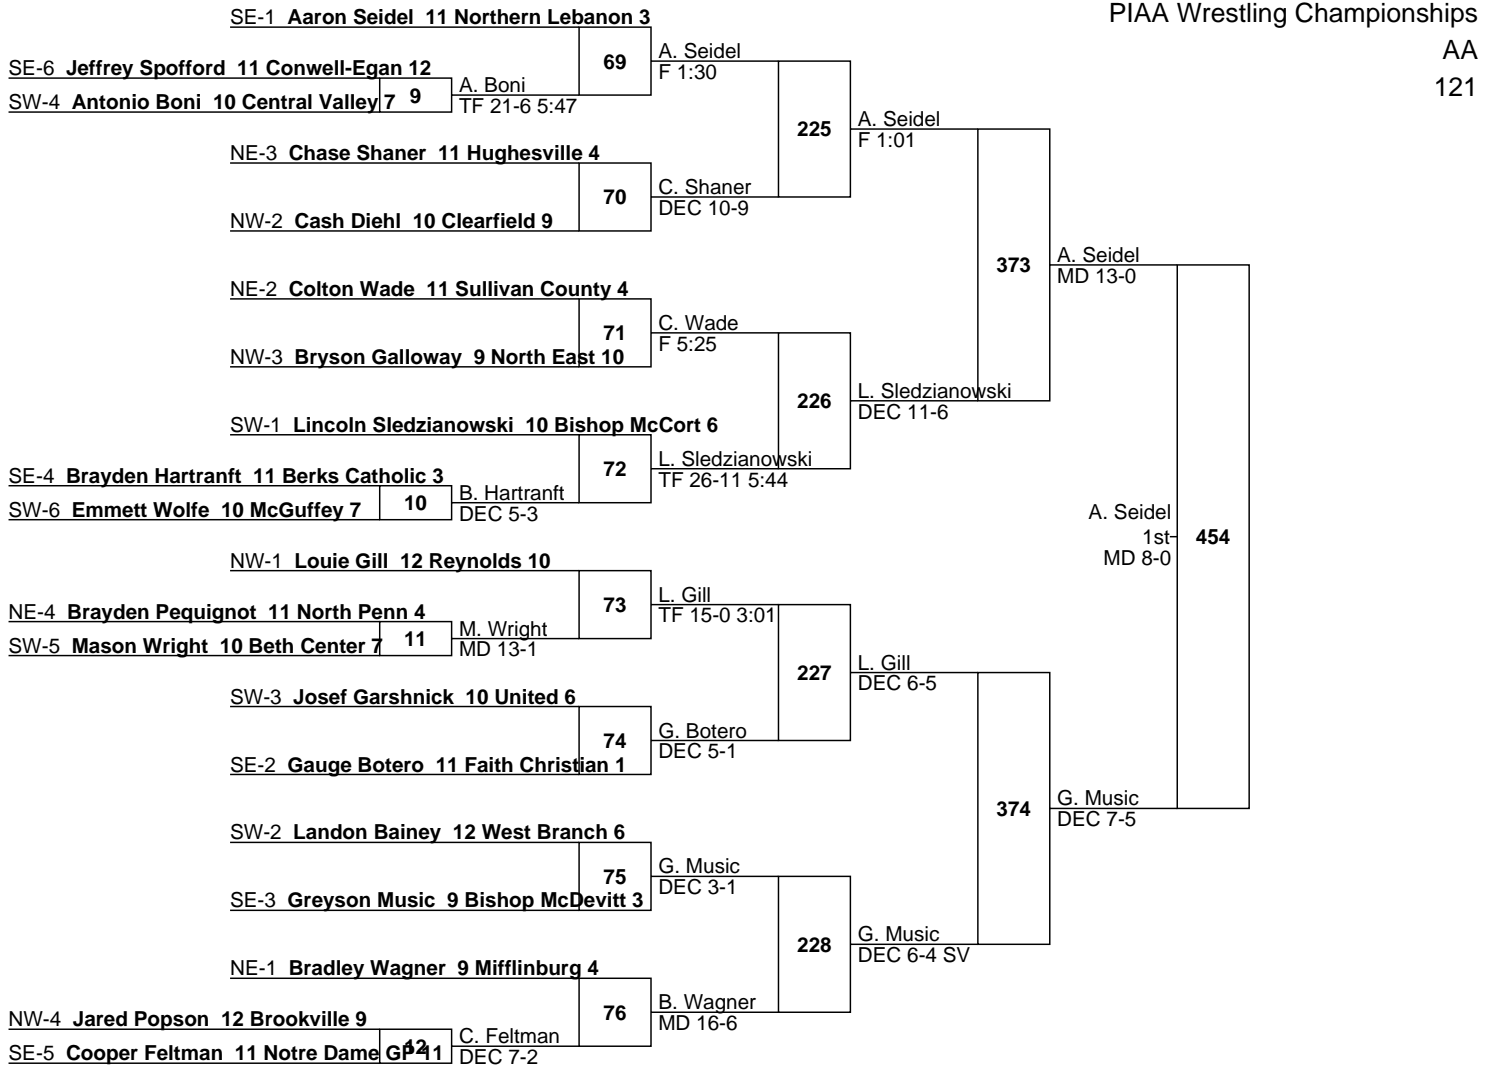

L417 C. Baker
DEC 6-1
L418 T. Guenot
DEC 4-2

T. Guenot
5th
F 2:47

L367 J. Manyette
DEC 7-2
L368 D. Santamaria
DEC 4-1

J. Manyette
7th
DEC 4-3

L419 D. Wenner DEC 13-6
 L420 J. Williams DEC 9-5

L371 C. Justice MD 10-2
 L372 C. Beck DEC 7-2