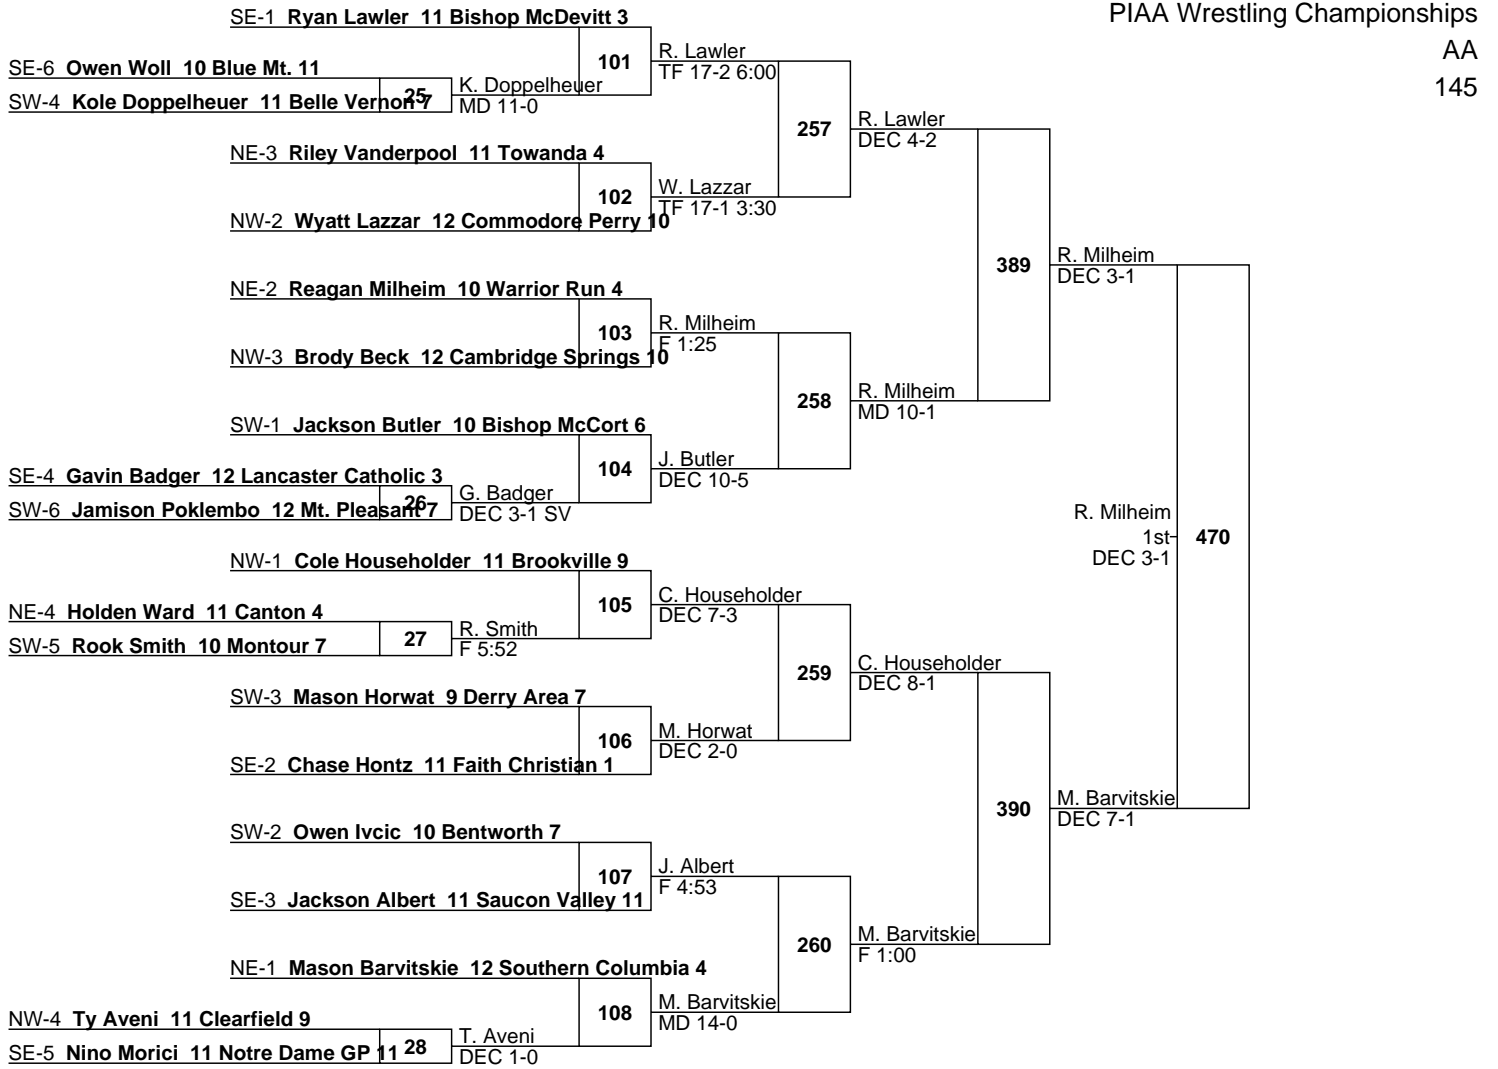

L427 G. Suica
DEC 2-1 TB2

L428 C. Hornack
DEC 3-2 TB2

G. Suica
5th
DEC 3-1 UTB

L387 N. Doi
DEC 3-1 SV

L388 M. Gable
DEC 5-4

M. Gable
7th
DEC 7-0

L429 **C. Householder** vs C. Householder (10) DEC 3-1

L430 **M. Horwat** vs C. Householder (10) MD 10-2