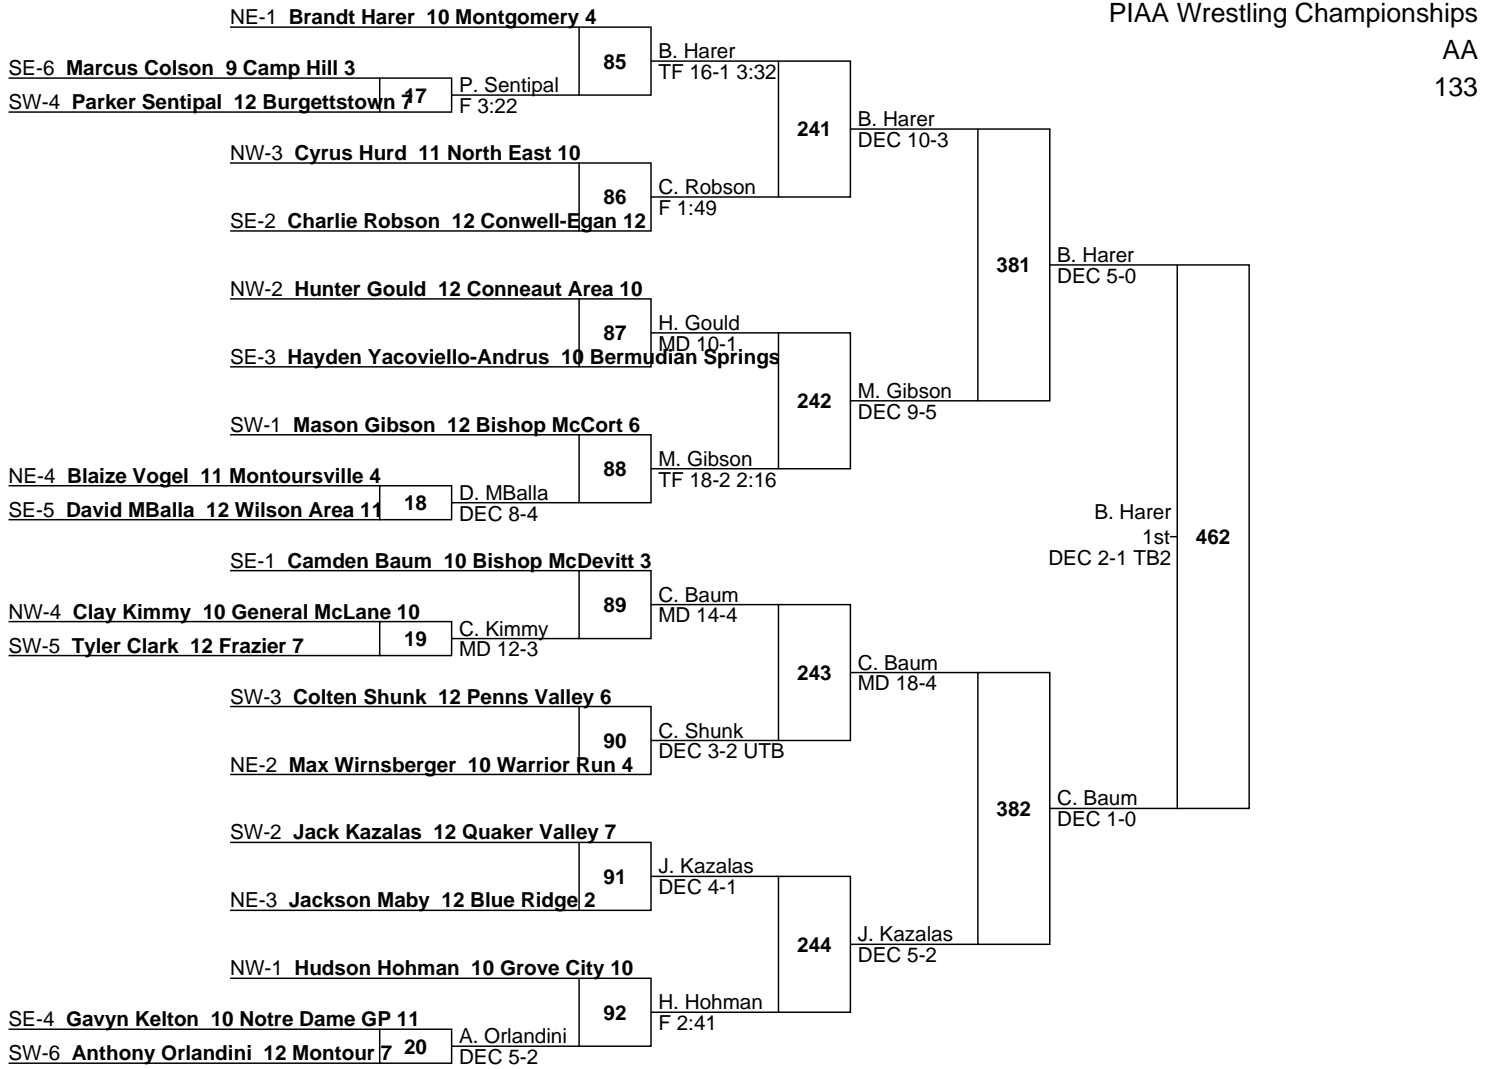

L425 J. Kazalas vs C. Hurd 5th (460) - MD 10-1
L426 C. Hurd vs M. Gibson MD 14-5

L383 H. Gould vs H. Gould 7th (459) - DEC 3-2
L384 H. Hohman vs H. Hohman DEC 1-0