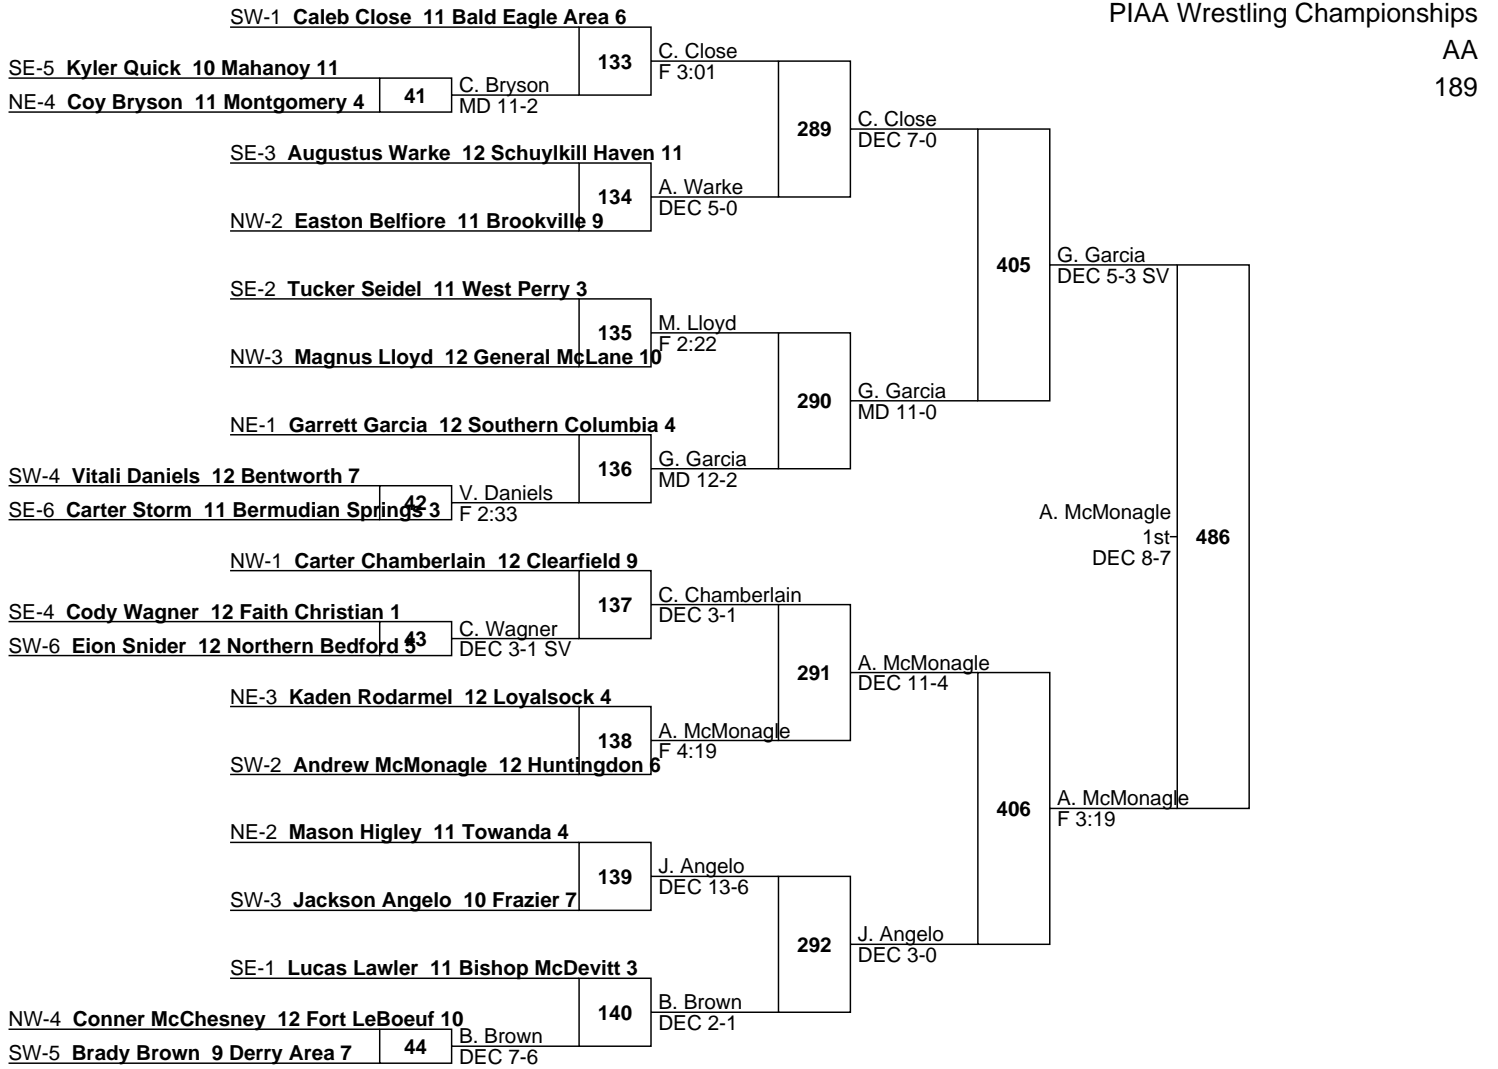

L437 J. Angelo MD 11-0 vs C. Chamberlain 5th DEC 7-1 (484)
J. Angelo DEC 5-2

L407 C. Wagner DEC 10-3 vs V. Daniels 7th DEC 4-0 (483)
V. Daniels MD 12-1