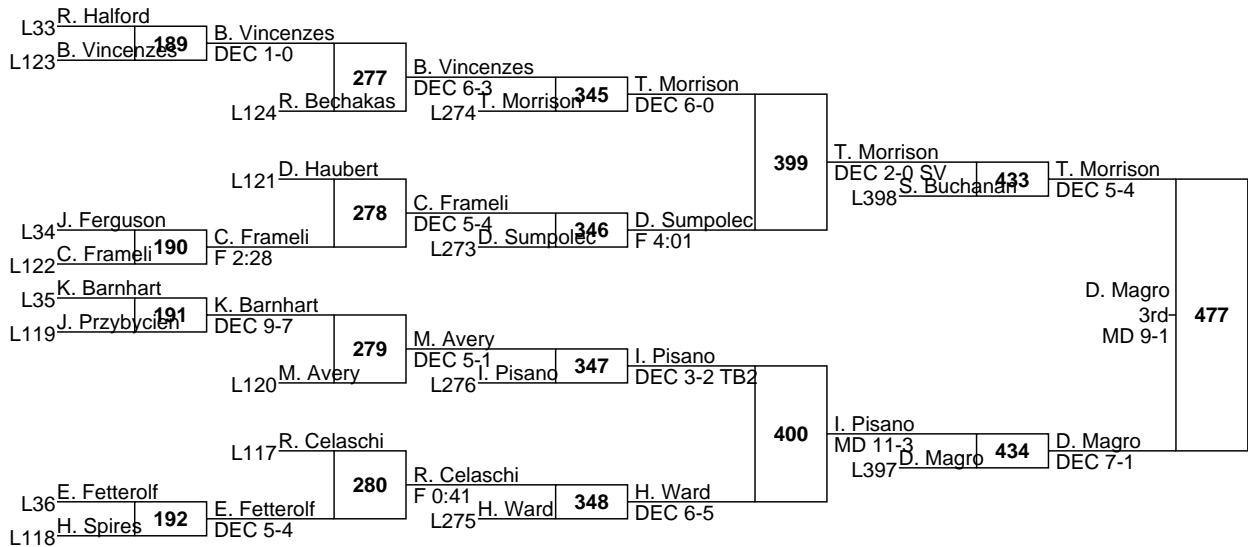

L433 **S. Buchanan DEC 5-4** vs **S. Buchanan 5th DEC 6-4** vs **476**

L434 **I. Pisano DEC 7-1** vs **S. Buchanan DEC 6-4** vs **476**

L399 **D. Sumpolec DEC 2-0 SV** vs **D. Sumpolec 7th DEC 9-2** vs **475**

L400 **H. Ward MD 11-3** vs **D. Sumpolec DEC 9-2** vs **475**