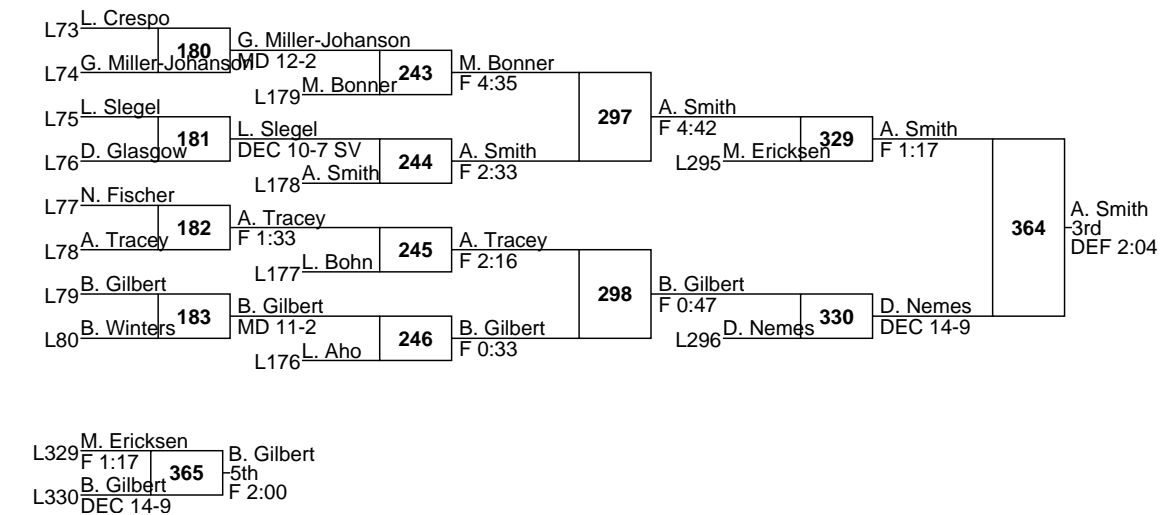

2026 PIAA Girls' SC Region Championships

Manheim Township

155

(1-1) Madison Rife Central Dauphin, 11, 26-3

(2-4) Dayton Heggins York Suburban, 9, 21-1

(4-2) Aambur Brletich Northern York, 12, 33-4

(3-3) Elizabeth Innerst West Perry, 9, 19-10