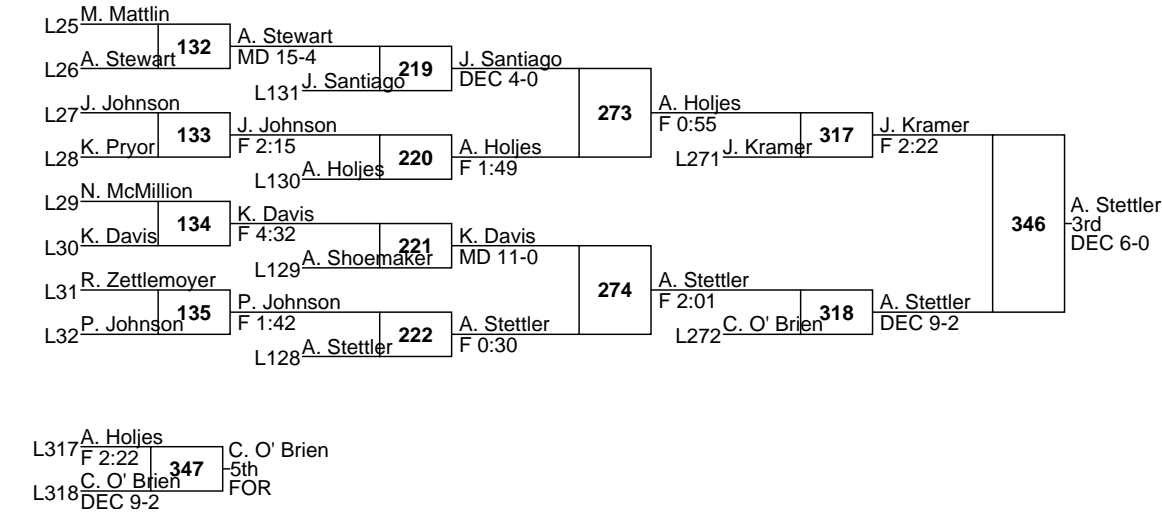

(1-4) Precious Johnson Wyomissing, 9, 22-9

(4-1) Clementine O' Brien Hempfield, 11, 25-3

2026 PIAA Girls' SC Region Championships

Manheim Township

118

(3-1) Adyson Vogelsong Trinity, 10, 27-5

(2-4) Ava Gilot Kennard-Dale, 10, 25-12 33