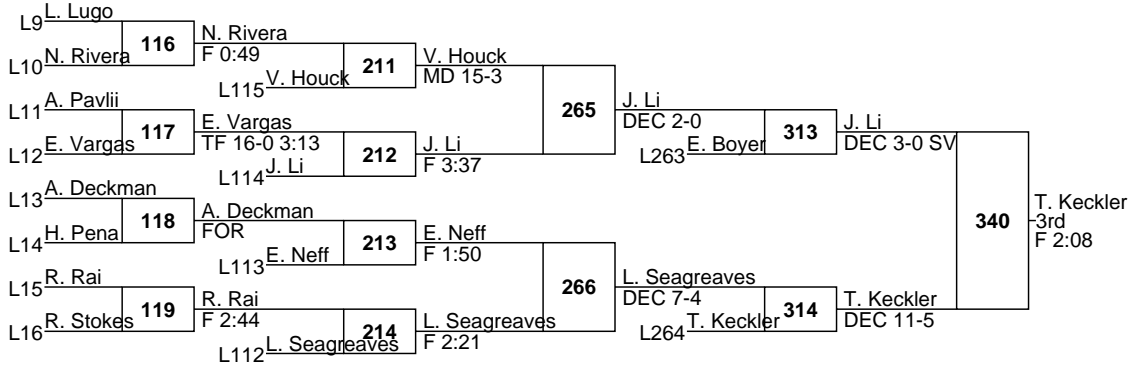

(2-1) Claire Gobrecht South Western, 10, 32-1

2026 PIAA Girls' SC Region Championships
Manheim Township
106

L313 E. Boyer (DEC 3-0 SV) vs L. Seagreaves (DEC 11-5)
 L314 E. Boyer (5th F 2:00) vs L. Seagreaves (DEC 11-5)