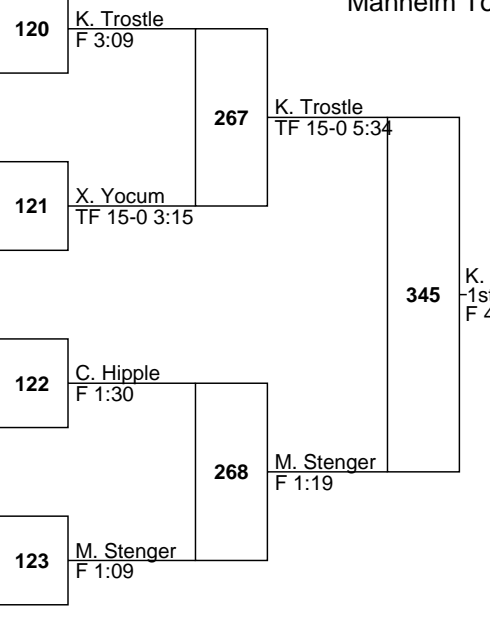

(4-1) Kylee Trostle Eastern Lebanon CO., 11, 35-2

(1-4) Sophia Ruziev Governor Mifflin, 10, 15-12
K. Trostle
F 3:09

(2-2) Keira Bonczewski South Western, 11, 21-13

(3-3) Riley Jackson Bermudian Springs, 10, 26-4
R. Jackson
DEC 6-0

(3-2) Xandria Yocum West Perry, 9, 21-4

(2-3) Zaniyah Ducker Kennard-Dale, 11, 25-6
X. Yocum
F 1:54

(4-4) Heather Keim Camp Hill, 10, 32-10

(1-1) Aryanna Dominguez Conrad Weiser, 9, 20-1
H. Keim
DEC 6-0

(2-1) Lindsey Beyer Spring Grove, 11, 29-9

(3-4) Cala Hipple Palmyra, 12, 22-10
C. Hipple
MD 10-2

(4-2) Denise Ponce Gettysburg, 12, 28-9

(1-3) Cassia Cherrie Kutztown, 12, 26-9
D. Ponce
F 5:33

(1-2) Jasleen Torres J. P. McCaskey, 10, 26-12

(4-3) Tori Baker Biglerville, 11, 26-4
T. Baker
TF 17-2 1:48

(2-4) Olivia Lewis Lampeter-Strasburg, 9, 15-16

(3-1) Molly Stenger Cumberland Valley, 9, 26-4
M. Stenger
TF 15-0 3:21

2026 PIAA Girls' SC Region Championships

Manheim Township

112