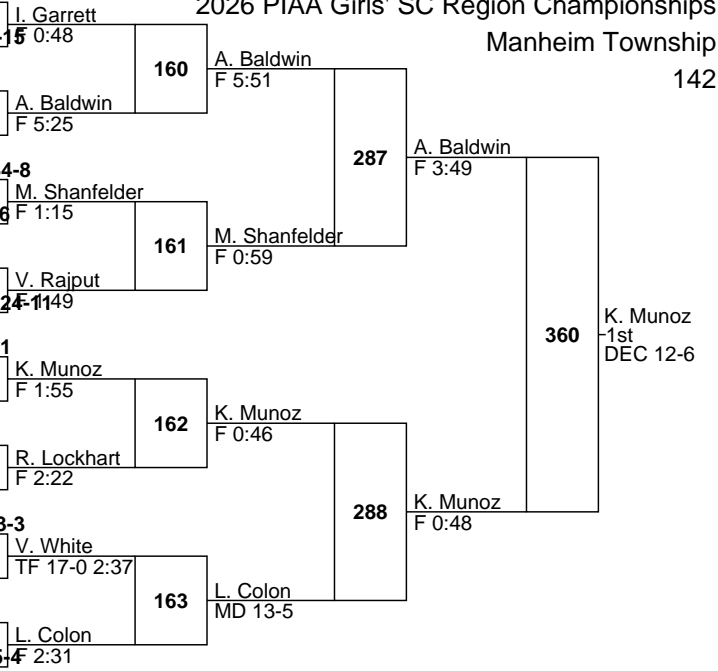

(4-1) Isabella Garrett Gettysburg, 11, 27-6

(3-4) Sophia Achayra Elizabethtown, 10, 14-15

(2-2) Avery Baldwin Dallastown, 11, 32-4

(1-3) Addison Blank Kutztown, 12, 27-12

(1-2) Madelyn Shanfelder Cedar Crest, 10, 34-8

(2-3) Brooke Bixler South Western, 11, 20-16

(4-4) Olivia Polillo Penn Manor, 9, 16-18

(3-1) Vedika Rajput Cumberland Valley, 12, 24-14

(1-1) Kimberly Munoz Berks Catholic, 9, 36-1

(2-4) Emma Hobbs Kennard-Dale, 9, 25-15

(3-2) Riley Lockhart Trinity, 10, 25-12

(4-3) Olivia Wickard Boiling Springs, 9, 3-1

(4-2) Veronica White East Pennsboro, 12, 23-3

(3-3) Farryn Kuhn West Perry, 10, 15-10

(1-4) Marielys Rosario Reading, 10, 23-8

(2-1) Laila Colon Manheim Township, 12, 35-4

2026 PIAA Girls' SC Region Championships

Manheim Township

142

L57 S. Achayra

L58 A. Blank 164

L59 B. Bixler

L60 O. Polillo 165

L61 E. Hobbs

L62 O. Wickard 166

L63 F. Kuhn

L64 M. Rosario 167

A. Blank

DEC 6-0

L163 V. White

B. Bixler

F 4:08

L161 V. Rajput

M. Rosario

F 1:39

L160 I. Garrett

235

V. White

F 2:21

R. Lockhart

F 2:14

E. Hobbs

F 4:13

I. Garrett

F 4:29

289

V. White

F 0:50

M. Shanfelder

F 2:42

E. Hobbs

F 4:13

I. Garrett

F 1:39

325

V. White

F 2:42

M. Shanfelder

F 2:42

E. Hobbs

F 4:13

I. Garrett

F 4:29

329

V. White

F 2:21

R. Lockhart

F 2:14

E. Hobbs

F 4:13

I. Garrett

F 4:29

326

L. Colon

DEC 2-1

M. Shanfelder

F 2:42

E. Hobbs

F 4:13

I. Garrett

F 1:39

358

L. Colon

DEC 1-0

M. Shanfelder

F 2:42

E. Hobbs

F 4:13

I. Garrett

F 1:39

359

M. Shanfelder

5th

I. Garrett

F 2:37

L. Colon

DEC 2-1

I. Garrett

F 4:29

L325 M. Shanfelder

F 2:42

L326 I. Garrett

DEC 2-1

M. Shanfelder

5th

I. Garrett

F 2:37