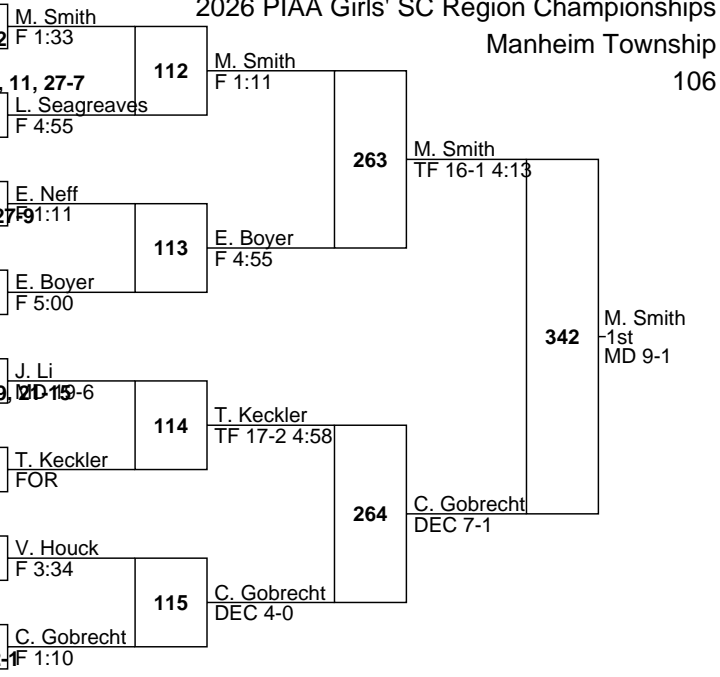

(4-2) Taylor Keckler Gettysburg, 11, 25-4

(1-3) Hilauris Pena Reading, 11, 22-13

(1-2) Roshna Rai Central Dauphin, 11, 22-7

(4-3) Vanessa Houck Hempfield, 11, 36-7

(3-4) Roslyn Stokes West Perry, 10, 17-9

(2-1) Claire Gobrecht South Western, 10, 32-1

2026 PIAA Girls' SC Region Championships
Manheim Township
106

L313 E. Boyer (DEC 3-0 SV) vs L. Seagreaves (DEC 11-5)
 L314 E. Boyer (5th F 2:00) vs L. Seagreaves (DEC 11-5)