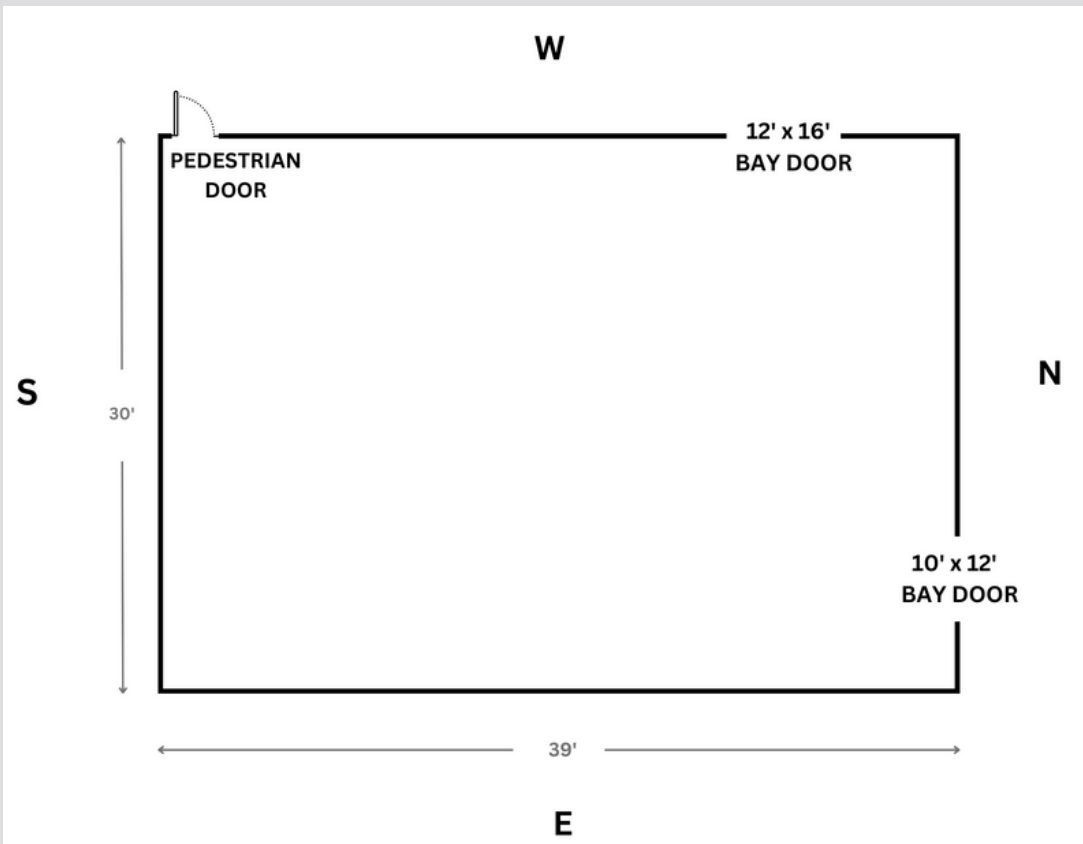

RENTAL STORAGE SPACE IN LAKE WORTH

CONTACT US

Alan Riddle

Commercial Real Estate Agent

(561) 866-4589

alan@alanriddlerealestate.com

info@riddle-co.com

Visit our website:
riddle-co.com