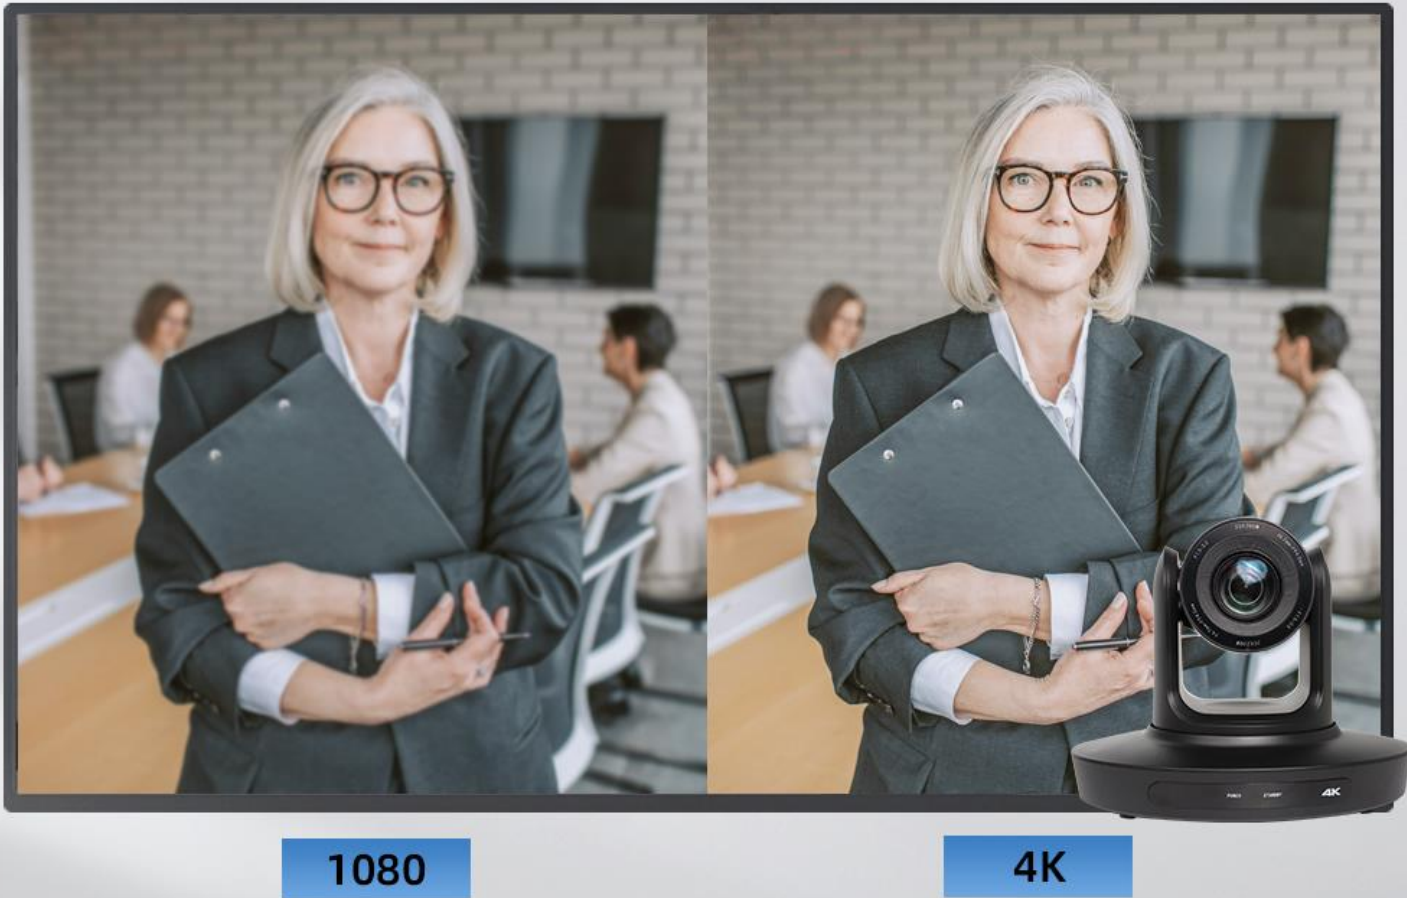

Control
Interface

USB 3.0

IR Remote
control

4K Ultra HD Resolution

SONY 1/2.8 STARVIS CMOS sensor, work well in low light

A professional PTZ camera's ability to deliver 4K Ultra HD resolution is paramount for ensuring exceptional image quality and clarity in various professional applications. Solitaire PTK 500 with 4K Ultra HD resolution, the camera captures highly detailed and lifelike images, allowing users to discern finer nuances and details, which is particularly crucial in scenarios such as broadcasting, video production, surveillance, and live events where visual precision is paramount. The enhanced resolution enables professionals to achieve superior image fidelity, sharper focus, and better overall performance, thereby elevating the quality and impact of their work.

[®]
solitaire

20X Optical Zoom

3X

10X

15X

20X

A 20X optical zoom capability is indeed crucial for a high-quality PTZ camera intended for video conferencing purposes. This level of optical zoom allows the camera to focus closely on speakers or participants in large conference rooms without sacrificing image clarity or resolution. With 20X optical zoom, the camera can capture detailed facial expressions and body language, ensuring that remote participants feel engaged and connected during virtual meetings. Additionally, the ability to zoom in and out smoothly and accurately enhances the overall viewing experience, providing flexibility and versatility in different conferencing scenarios.