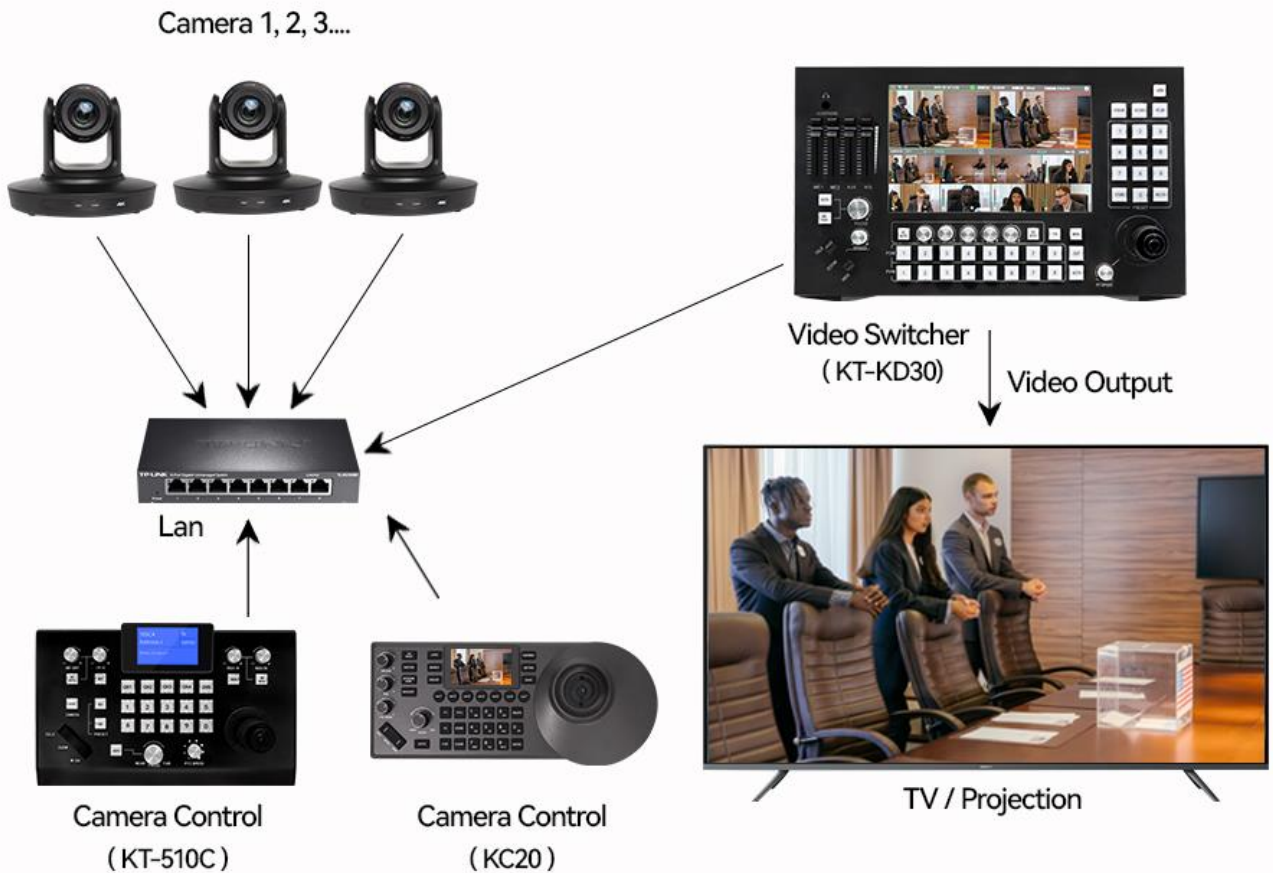

solitaire

Multi-installation Methods

The Solitaire PTK 500 provides versatile installation options, accommodating various preferences and spatial configurations with its support for multiple mounting methods such as ceiling mount, wall mount, and floor mount. This flexibility empowers users to customize their setup according to the specific requirements of their environment, whether it be a conference room, lecture hall, or studio space. Whether suspended from the ceiling, affixed to a wall, or placed on the floor, the Solitaire PTK 500 ensures optimal positioning for capturing the desired perspectives and facilitating effective communication during video conferencing sessions.

[®]
solitaire

Connection Diagram

The Solitaire PTK 500 offers seamless connectivity options through both LAN and camera controller interfaces, providing users with flexibility and control over their video conferencing setup. Utilizing LAN connectivity, users can integrate the camera into their network infrastructure, enabling remote access and control for convenient management and operation. Additionally, compatibility with camera controllers enhances usability by allowing users to adjust camera settings, pan, tilt, zoom, and more with precision and ease. These connectivity features empower users to optimize their video conferencing experience and streamline their workflow, ensuring efficient and effective communication in any professional setting.