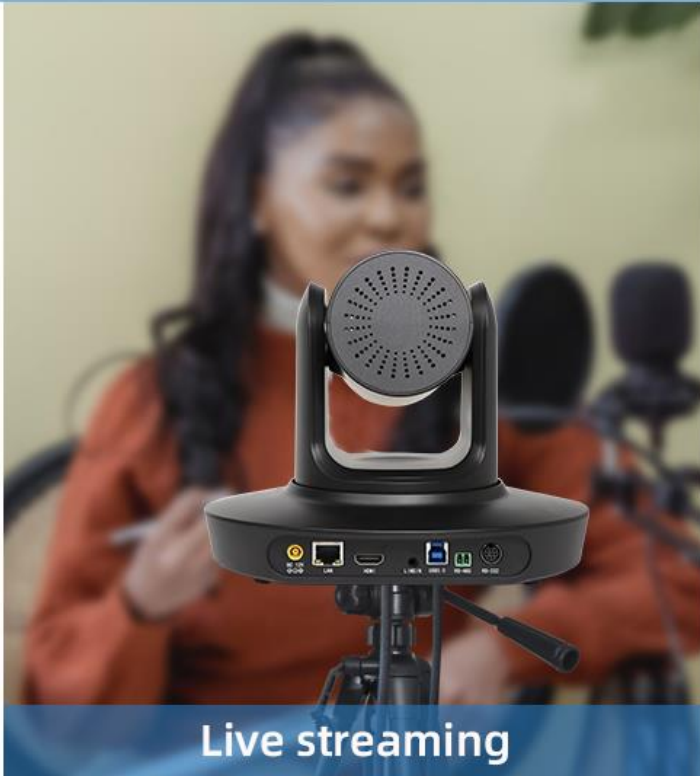

[®]
solitaire

Connection Diagram

The Solitaire PTK 500 offers seamless connectivity options through both LAN and camera controller interfaces, providing users with flexibility and control over their video conferencing setup. Utilizing LAN connectivity, users can integrate the camera into their network infrastructure, enabling remote access and control for convenient management and operation. Additionally, compatibility with camera controllers enhances usability by allowing users to adjust camera settings, pan, tilt, zoom, and more with precision and ease. These connectivity features empower users to optimize their video conferencing experience and streamline their workflow, ensuring efficient and effective communication in any professional setting.

[®]
solitaire

Application scenario

The Solitaire PTK 500 is a versatile PTZ camera designed to excel in a variety of application scenarios. With its 4K resolution, smooth PTZ functionality, and flexible connectivity options including LAN and camera controller interfaces, the PTK 500 is ideal for video conferencing, education, broadcasting, surveillance, telemedicine, corporate meetings, worship services, and more. Its user-friendly features, such as plug-and-play USB 3.0 connectivity and support for multiple mounting methods, make it easy to set up and use in any environment. Whether in remote communication, professional broadcasting, or security monitoring, the Solitaire PTK 500 delivers exceptional performance and reliability for a wide range of applications.