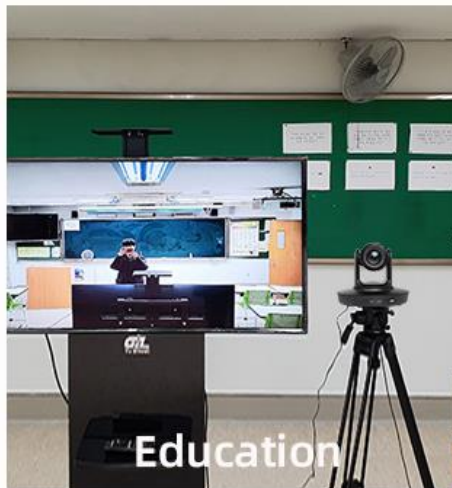

[®]
solitaire

Connection Diagram

The Solitaire PTK 500 offers seamless connectivity options through both LAN and camera controller interfaces, providing users with flexibility and control over their video conferencing setup. Utilizing LAN connectivity, users can integrate the camera into their network infrastructure, enabling remote access and control for convenient management and operation. Additionally, compatibility with camera controllers enhances usability by allowing users to adjust camera settings, pan, tilt, zoom, and more with precision and ease. These connectivity features empower users to optimize their video conferencing experience and streamline their workflow, ensuring efficient and effective communication in any professional setting.

[®]
solitaire

Application scenario

The Solitaire PTK 500 is a versatile PTZ camera designed to excel in a variety of application scenarios. With its 4K resolution, smooth PTZ functionality, and flexible connectivity options including LAN and camera controller interfaces, the PTK 500 is ideal for video conferencing, education, broadcasting, surveillance, telemedicine, corporate meetings, worship services, and more. Its user-friendly features, such as plug-and-play USB 3.0 connectivity and support for multiple mounting methods, make it easy to set up and use in any environment. Whether in remote communication, professional broadcasting, or security monitoring, the Solitaire PTK 500 delivers exceptional performance and reliability for a wide range of applications.