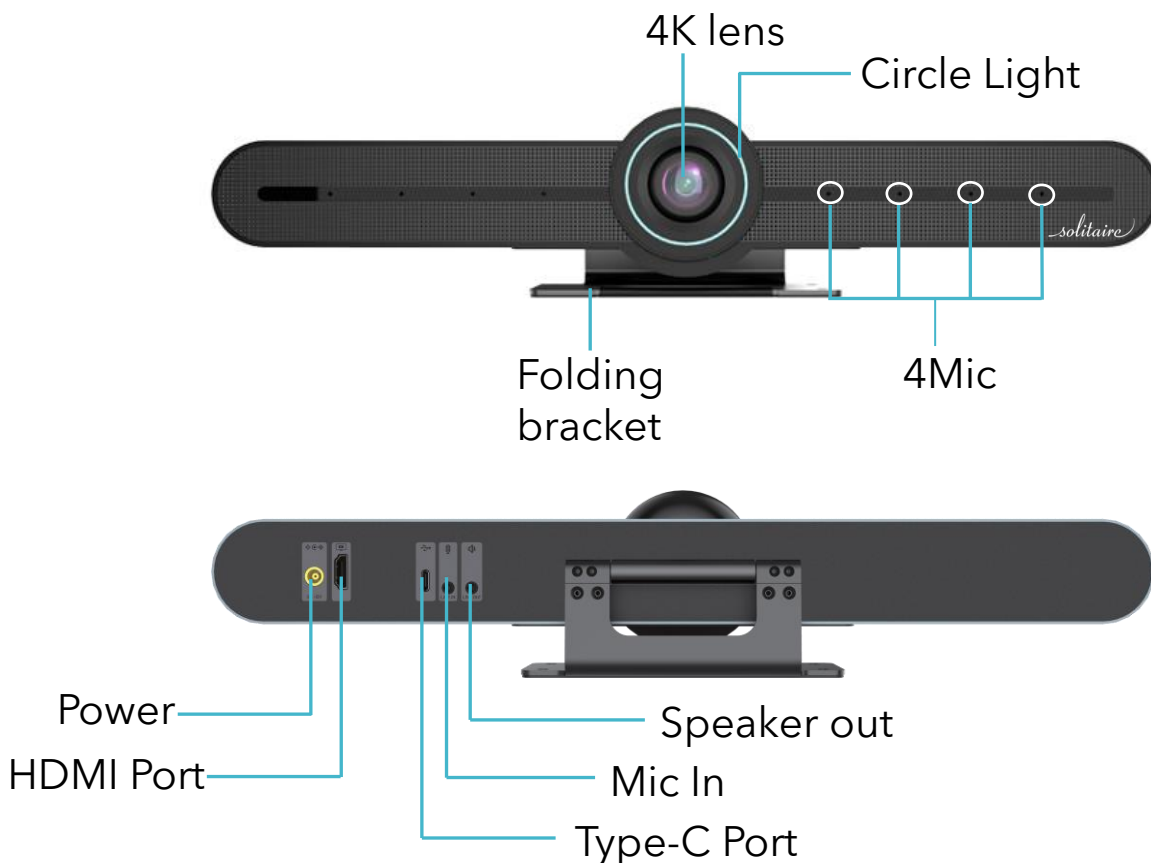

GESTURE CONTROLLED ALL-IN-ONE 4K VIDEO BAR WITH HDMI

PTK 8000

Auto Tracking

4K 30fps

Begin tracking

Zoom out &
Zoom in

Stop tracking

HDMI

Bluetooth
Remote Control

Electrical
Motor

4 Mic Array

116° viewing
angle

Built-in 5W
speaker

Pan: ±15°
Tilt: ±15°

PTK 8000 4K Video Bar

Key Features

- ✓ 4K/30fps, 8.51MP, Fixed Focus 1/2.8" CMOS sensor
- ✓ AI interaction, multi-gesture control, Auto framing
- ✓ Digital 4-microphone array, 8m voice pickup
- ✓ All-in-one device, with built-in 5W speaker
- ✓ AEC (Acoustic Echo Cancellation), ANS (Active Noise Suppression) & AGC (Automatic Gain Control) technology
- ✓ 116° wide angle lens
- ✓ With HDMI,USB2.0, Line out & Line in interface
- ✓ Touch-operated rotating with electrical Motor (+/-15° vertically and +/-15° horizontally)
- ✓ Colorful ring led light effect instructs different working status
- ✓ ePTZ 5X digital zoom
- ✓ With Bluetooth remote control

MULTI-WAY OF PLACEMENT

Put on Desktop

Clip on screen

Wall/Ceiling mount

PTK 8000 4K Video Bar

COMPATIBLE WITH ALL PLATFORM

COMPATIBLE SYSTEMS

IOS/Mac