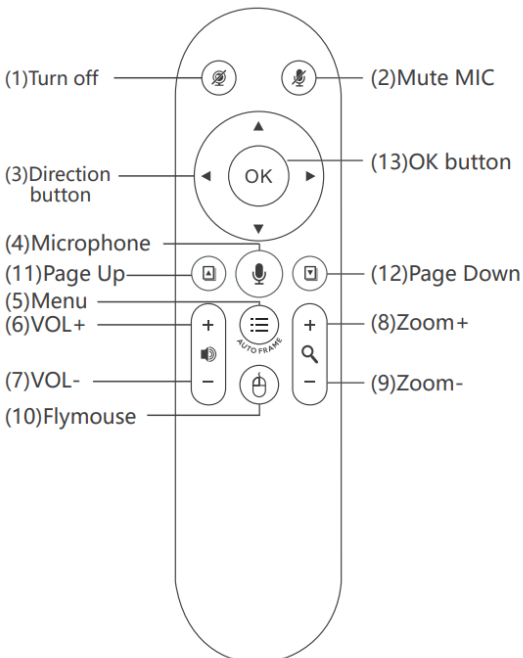

4K Camera x 1

Adaptor x1

(adaptor type is subjected to real product)

HDMI Cabel x 1
(Optional)

Type-C Cabel x 1

Bluetooth
Remote Controller x1

User Manual x 1

Product Specification: PTK 8000 4K Video Bar

Camera Parameters	Image sensor	4K 1/2.8 CMOS sensor
	Effective pixels	8.51 megapixels (16:9)
	video output	USB 2.0
	Lens	Fixed focus lens, support digital scaling f+2.1mm
	Horizontal view angle	116°
	Tilt	Horizontal : ±15 Vertical: ±15
	Digital Noise Cancellation	3D Digital Noise Cancellation
	Backlight Compensation	Support
	Color Enhancement	Support
	Edge Enhancement	Support
	Image Flip	Support
	Image Mirror	Support
	White Balance	Auto/Indoor/Outdoor/One Push/ ATW/Manual
	Auto Frame	Support
	Ant- Flicker	50HZ/60HZ
USB Feature	Video Adjustment	Brightness, Saturability, Contrast, Acutance, Gamma
	S/N ratio	>55dB
	Remote Control	BT Control
	Operation system	Windows XP, Windows Vista, Windows 7, Windows 8, Windows 10, Linux
	Video compression	YUV2 / H.264 / H.265 / MJPEG
	Video output	3840*2160P30/P25, 1920×1080P30/P25, 1280×720P30/P25, 640x480P60/P50
	Audio Pickup	With 4 microphones, sound pickup distance up to 8 meters
Video Output	Audio out	5W
	USB protocol	UVC 1.1
	UVC PTZ control	Support
Power Consumptio	Interfaces	HDMI, Type-C
	MIC	Built-in 4 Mics
Power Consumptio	Audio expansion	LINE-IN: Support 3.5mm expansion wired microphone (Optional) & LINE-OUT
	Input Voltage	DC12V / DC5V (Optional)
Power Consumptio	Input current	Maximum 2A