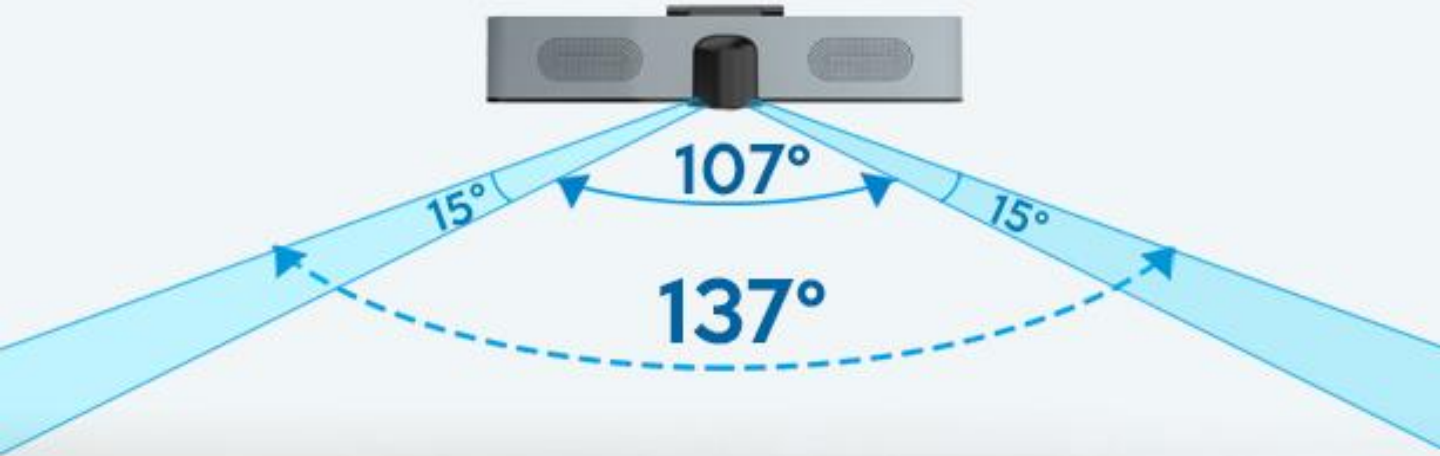

Crystal Clear HiFi Speaker

Full-range of high-fidelity speaker, professional acoustic design, reduced sound interference & extraordinary sound effects.

ULTRA WIDE VIEW+ MPT + ePTZ

116° (DFOV), 107° (HFOV)
Ultra-wide view with little distortion
Built-in MPT and EPT for +/-15°