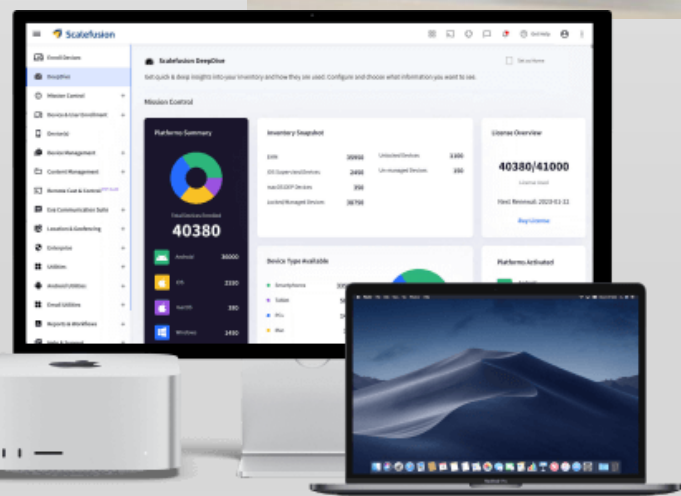

India's most advanced Device Management Solution

Available with SOLITAIRE Interactive Flat Panels Displays*

Key Features

- ✓ Application Management
- ✓ Remote Control & Troubleshoot
- ✓ Advance and Custom Reports
(Ex. Device ON/OFF, Device usage, App Usage)
- ✓ Content Management
- ✓ Custom Branding
- ✓ Location Tracking & Geo Fencing
- ✓ A centralised web application control to manage the entire fleet of devices and should be scalable in future.
- ✓ Live status of Device information, system status, Usage
- ✓ Remote device lock and data wipe in theft or lost cases
- ✓ Data centre/cloud hosting in India