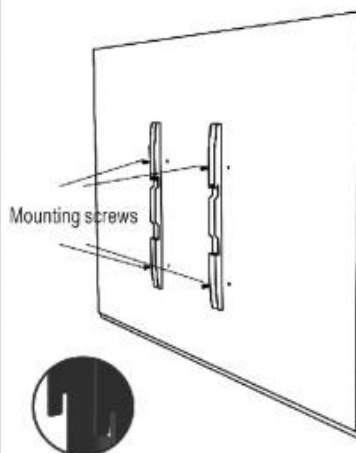

02

Fix the hanging plate on the upper part of the column with four M8 * 20 hexagonal socket bolts+washers

03

Fix the middle tray in the middle of the column with four M8 * 20 hexagonal socket bolts+washers

04

Assemble the video tray with cross screws and then assemble it with the hanging plate

05

Install the hanging strip on the back of the TV through the screw suitable for the TV mounting hole

06

Hang the hanging strip into the hanging plate and screw on the safety screw