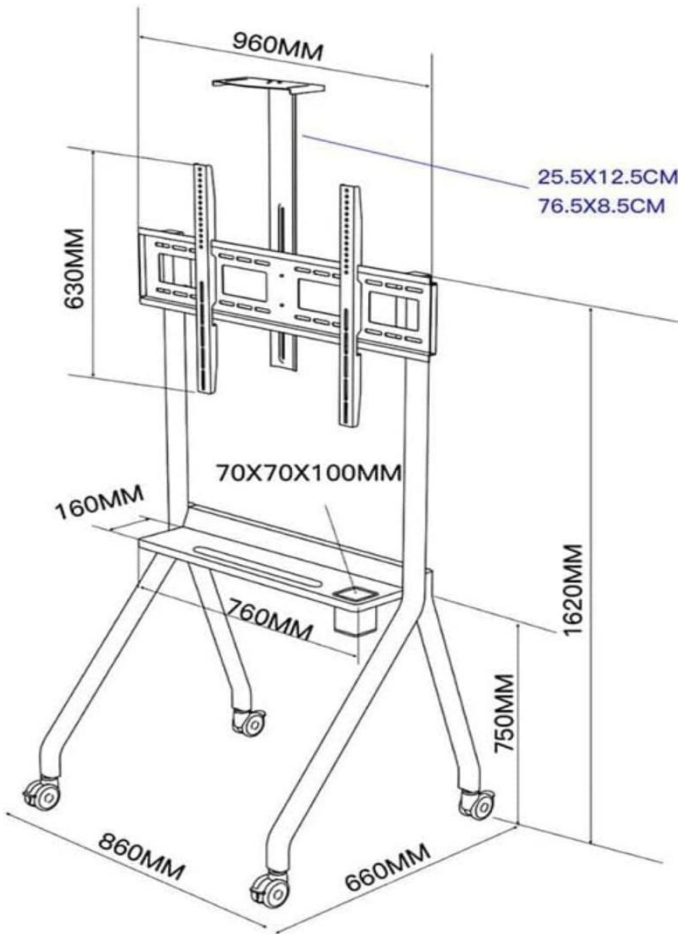

Specification:

DESCRIPTION	
Panel Support :	Support from 55" to 98" panels
Load capacity :	Upto 150kg
Lifting range :	1200-1600mm
Material :	Cold rolled steel
Accessories :	Camera tray, Wallmount and 4 Wheels
VESA Size :	Upto- 800 x 600mm

Contact us:

Email: Solitaire.IFPD@supertronindia.com

Phone @ +91 98311 90011, WhatsApp: +91-9818778982

Solitaire IFPD now available on GeM

GeM
Government
e Marketplace