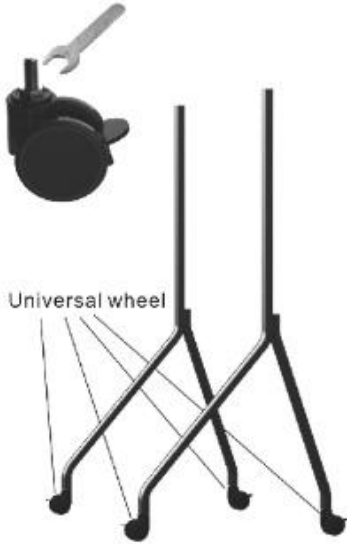

Contact us:

Email: Solitaire.IFPD@supertronindia.com

Phone @ +91 98311 90011, WhatsApp: +91-9818778982

Solitaire IFPD now available on GeM

GeM
Government
e Marketplace

Installation Guide

01

Install the universal wheel to the bottom of the column with a wrench

02

Fix the hanging plate on the upper part of the column with four M8 * 20 hexagonal socket bolts+washers

03

Fix the middle tray in the middle of the column with four M8 * 20 hexagonal socket bolts+washers