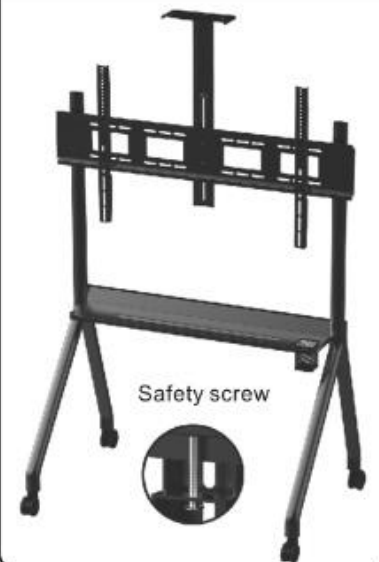

02

Fix the hanging plate on the upper part of the column with four M8 * 20 hexagonal socket bolts+washers

03

Fix the middle tray in the middle of the column with four M8 * 20 hexagonal socket bolts+washers

04

Assemble the video tray with cross screws and then assemble it with the hanging plate

05

Install the hanging strip on the back of the TV through the screw suitable for the TV mounting hole

06

Hang the hanging strip into the hanging plate and screw on the safety screw

Specification:

DESCRIPTION	
Panel Support :	Support from 55" to 98" panels
Load capacity :	Upto 150kg
Lifting range :	1200-1600mm
Material :	Cold rolled steel
Accessories :	Camera tray, Wallmount and 4 Wheels
VESA Size :	Upto- 800 x 600mm