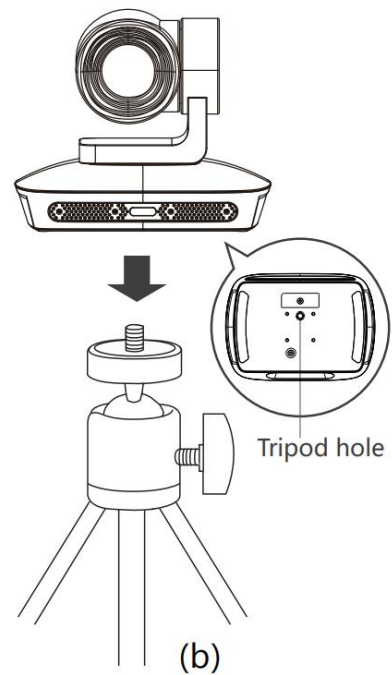

Look face tracking

4K
30fps

4 mic
Array

HDMI

Pan: ±170°
Tilt: -30°+90°

PTK208

Key Features

- ✓ 8.3 million pixels, 1/2.8"HD color CMOS Sony sensor
- ✓ 4K/30fps, 1080P/30fps, 720@30fps
- ✓ AI interaction, multi-gesture control motion tracking & voice tracking
- ✓ 4 Digital Microphones Array and 10 meters voice pickup
- ✓ Adopt AEC (Acoustic Echo Cancellation), ANS (Active Noise Suppression) & AGC (Automatic Gain Control) technology
- ✓ 10x Optical zoom
- ✓ with Type-C, HDMI interface
- ✓ Built-in 3.5mm line audio output & Mic in function, support external speaker out
- ✓ With IR remote controller & Menu available

MULTI-WAYS OF PLACEMENT

(a)

Put on Top of Desktop

Put on a tripod
(Tripod is not including in the package)

(b)

(c)

Ceiling Installation
Product bracket, and install the corresponding screws (optional)

PACKAGING CONTENT: