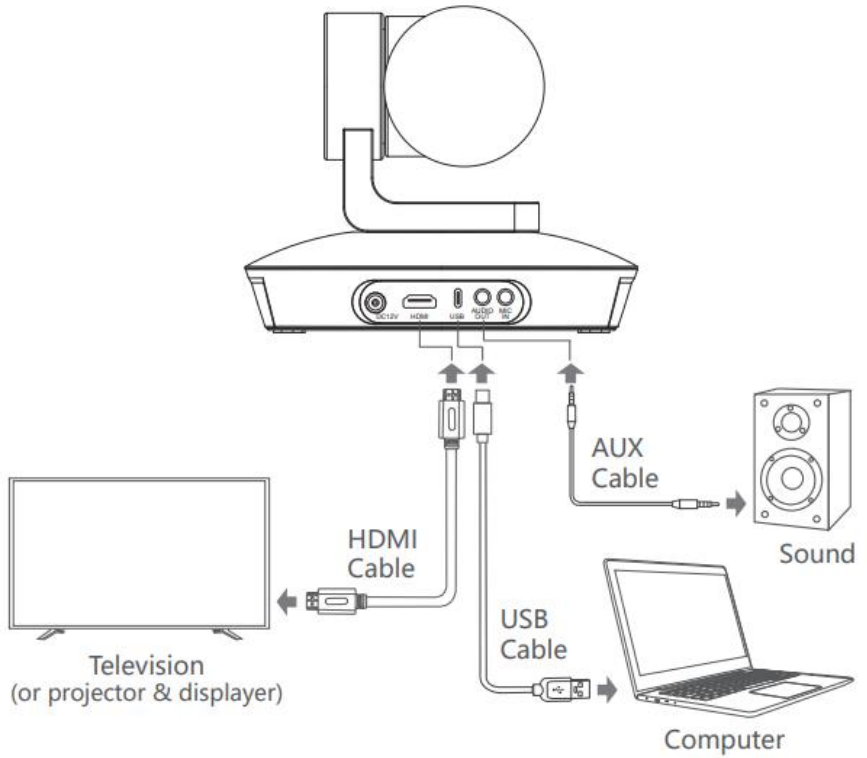

MULTI-WAYS OF PLACEMENT

(a)

Put on Top of Desktop

Put on a tripod
(Tripod is not including in the package)

(b)

(c)

Ceiling Installation
Product bracket, and install the corresponding screws (optional)

PACKAGING CONTENT:

PTZ Camera x 1

Power Adapter x 1

Remote Controller x 1

Use manual x 1

PRODUCT SPECIFICATION: PTK 208 PTZ CAMERA

Camera, Lens Parameters	Image Sensor	4k 1/2.8 inch CMOS sony sensor
	Min Lux	0.1Lux (F1.2)
	Effective Pixel	8.3 MP
	Zoom	10X Optical
	Shutter Speed	1 to 1/ 10000s
	Focal Lens	2.8mm Fixed / f=5.1mm-51.0mm,
	Horizontal Field of View	61.5°~7°
	Frame Rate	3840*2160,1920×1080,1280×720, 640×480
	Focus mode	Auto
	Aperture Mode	Auto
	Backlight Compensation	Support
	Wide Dynamic	Support
Picture Adjustment	Brightness, Chroma, Saturation, Contrast, Acut	
Microphone Parameters	MIC Array Quantity	4
	MIC Array Form	linear
	Microphone Spacing	45.8mm
	Sampling Rate	16KHz/ 48KHz
	Sensitivity	-29dBfs
	Far-field Pick up Voice Distance	0-10meters
	Horizontal Voice Pick up Angle	Horizontal 180°
	SNR	65.5dB
Interface Parameter	Communication Mode	Full duplex
	Video Interface	USB2.0, HDMI
	Video Compressed Format	YUY2/ H2.64/ H2.65/ MJPEG
PTZ Parameter	Control interface	USB2.0, UVC
	Pan Rotation	-170°~ +173°
	Tilt rotation	-30°~ +90°
	Horizontal Rotate Speed	0.1~100°/ second
Other Parameters	Vertical Rotate Speed	0.1~80°/ second
	Power Adapter	DC12V/2A
	Decoder	Built In
	Input voltage	DC12V
	Power consumption	12W (MAX)
	Storage Temperature and Humidity	-10°C ~ +60°C / 20% ~ 95%
	Working temperature and humidity	-10°C ~ +50°C / 20% ~ 80%
	Operating Environment	Indoor
	Present	1~10
Size	160.7*115.1*131.4mm	
Weight	600g	