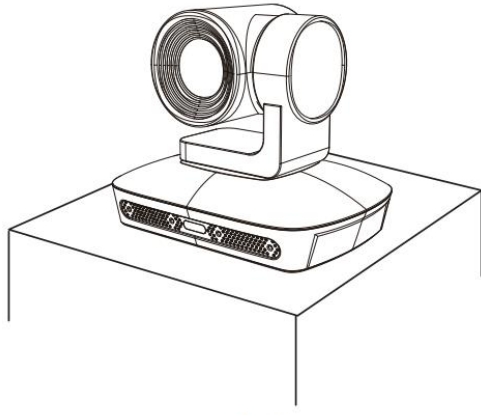

Look face tracking

4K
30fps

4 mic
Array

HDMI

Pan: ±170°
Tilt: -30°+90°

PTK208

Key Features

- ✓ 8.3 million pixels, 1/2.8"HD color CMOS Sony sensor
- ✓ 4K/30fps, 1080P/30fps, 720@30fps
- ✓ AI interaction, multi-gesture control motion tracking & voice tracking
- ✓ 4 Digital Microphones Array and 10 meters voice pickup
- ✓ Adopt AEC (Acoustic Echo Cancellation), ANS (Active Noise Suppression) & AGC (Automatic Gain Control) technology
- ✓ 10x Optical zoom
- ✓ with Type-C, HDMI interface
- ✓ Built-in 3.5mm line audio output & Mic in function, support external speaker out
- ✓ With IR remote controller & Menu available

MULTI-WAYS OF PLACEMENT

(a)

Put on Top of Desktop

Put on a tripod
(Tripod is not including in the package)

(b)

(c)

Ceiling Installation
Product bracket, and install the corresponding screws (optional)

PACKAGING CONTENT: