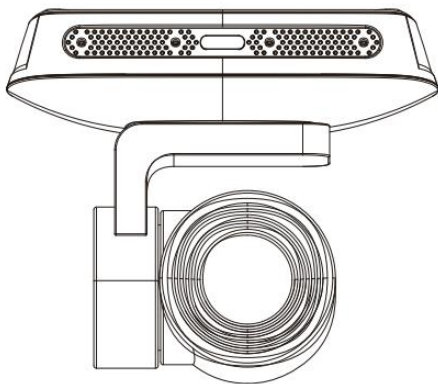

MULTI-WAYS OF PLACEMENT

(a)

Put on Top of Desktop

Put on a tripod
(Tripod is not including in the package)

(b)

(c)

Ceiling Installation
Product bracket, and install the corresponding screws (optional)

PACKAGING CONTENT:

PTZ Camera x 1

Power Adapter x 1

Remote Controller x 1

Use manual x 1

PRODUCT SPECIFICATION: PTK 208 PTZ CAMERA

Camera, Lens Parameters	Image Sensor	4k 1/2.8 inch CMOS sony sensor
	Min Lux	0.1Lux (F1.2)
	Effective Pixel	8.3 MP
	Zoom	10X Optical
	Shutter Speed	1 to 1/ 10000s
	Focal Lens	2.8mm Fixed / f=5.1mm-51.0mm,
	Horizontal Field of View	61.5°~7°
	Frame Rate	3840*2160,1920×1080,1280×720, 640×480
	Focus mode	Auto
	Aperture Mode	Auto
	Backlight Compensation	Support
	Wide Dynamic	Support
Picture Adjustment	Brightness, Chroma, Saturation, Contrast, Acut	
Microphone Parameters	MIC Array Quantity	4
	MIC Array Form	linear
	Microphone Spacing	45.8mm
	Sampling Rate	16KHz/ 48KHz
	Sensitivity	-29dBfs
	Far-field Pick up Voice Distance	0-10meters
	Horizontal Voice Pick up Angle	Horizontal 180°
	SNR	65.5dB
Interface Parameter	Communication Mode	Full duplex
	Video Interface	USB2.0, HDMI
	Video Compressed Format	YUY2/ H2.64/ H2.65/ MJPEG
PTZ Parameter	Control interface	USB2.0, UVC
	Pan Rotation	-170°~ +173°
	Tilt rotation	-30°~ +90°
	Horizontal Rotate Speed	0.1~100°/ second
Other Parameters	Vertical Rotate Speed	0.1~80°/ second
	Power Adapter	DC12V/2A
	Decoder	Built In
	Input voltage	DC12V
	Power consumption	12W (MAX)
	Storage Temperature and Humidity	-10°C ~ +60°C / 20% ~ 95%
	Working temperature and humidity	-10°C ~ +50°C / 20% ~ 80%
	Operating Environment	Indoor
	Present	1~10
Size	160.7*115.1*131.4mm	
Weight	600g	