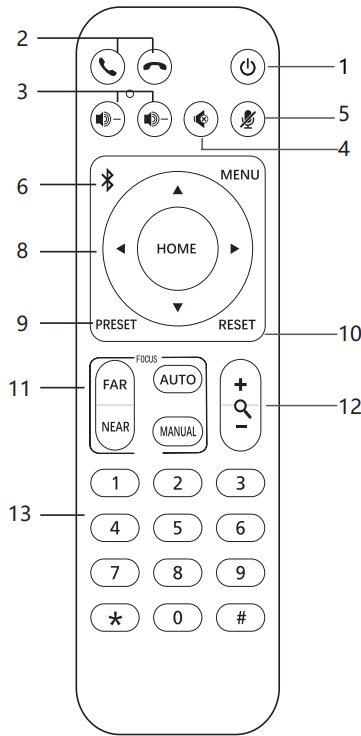

MULTI-WAYS OF PLACEMENT

(a)

Put on Top of Desktop

Put on a tripod
(Tripod is not including in the package)

(b)

(c)

Ceiling Installation
Product bracket, and install the corresponding screws (optional)

PACKAGING CONTENT:

PTZ Camera x 1

Power Adapter x 1

Remote Controller x 1

Use manual x 1

PRODUCT SPECIFICATION: PTK 208 PTZ CAMERA

Camera, Lens Parameters	Image Sensor	4k 1/2.8 inch CMOS sony sensor
	Min Lux	0.1Lux (F1.2)
	Effective Pixel	8.3 MP
	Zoom	10X Optical
	Shutter Speed	1 to 1/ 10000s
	Focal Lens	2.8mm Fixed / f=5.1mm-51.0mm,
	Horizontal Field of View	61.5°~7°
	Frame Rate	3840*2160,1920×1080,1280×720, 640×480
	Focus mode	Auto
	Aperture Mode	Auto
	Backlight Compensation	Support
	Wide Dynamic	Support
Picture Adjustment	Brightness, Chroma, Saturation, Contrast, Acut	
Microphone Parameters	MIC Array Quantity	4
	MIC Array Form	linear
	Microphone Spacing	45.8mm
	Sampling Rate	16KHz/ 48KHz
	Sensitivity	-29dBfs
	Far-field Pick up Voice Distance	0-10meters
	Horizontal Voice Pick up Angle	Horizontal 180°
	SNR	65.5dB
Interface Parameter	Communication Mode	Full duplex
	Video Interface	USB2.0, HDMI
	Video Compressed Format	YUY2/ H2.64/ H2.65/ MJPEG
PTZ Parameter	Control interface	USB2.0, UVC
	Pan Rotation	-170°~ +173°
	Tilt rotation	-30°~ +90°
	Horizontal Rotate Speed	0.1~100°/ second
Other Parameters	Vertical Rotate Speed	0.1~80°/ second
	Power Adapter	DC12V/2A
	Decoder	Built In
	Input voltage	DC12V
	Power consumption	12W (MAX)
	Storage Temperature and Humidity	-10°C ~ +60°C / 20% ~ 95%
	Working temperature and humidity	-10°C ~ +50°C / 20% ~ 80%
	Operating Environment	Indoor
	Present	1~10
Size	160.7*115.1*131.4mm	
Weight	600g	