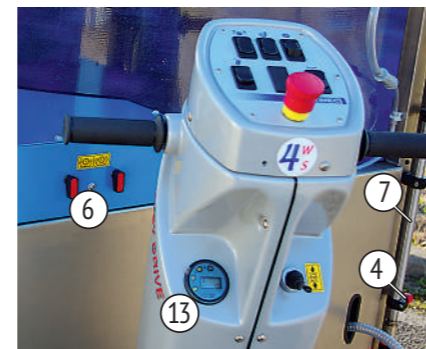

## Wash Bulk Transporters in a fraction of the time!

Designed for washing bulk transporters and tankers of all sizes, the Tank-EZ is available with 24V battery or Diesel power. Self-traction and push-button services such as soap, water and brush rotation make easy work of the largest jobs. The wide diameter 1600 mm (5'3") brush will easily reach in to clean the nooks and crannies of bulk tankers such as fuel, feed, cement and liquids. WASH-BOTS exclusive Double EZ Controls allow the slightest of operators to work this extra-large machine with total ease.

- 1 Stainless-steel base & frame with lifetime warranty.
- 2 Available in 24V Battery or Diesel power.
- 3 Patented Brush-Only inclination system.
- 4 Easy quick removable plastic nozzles.
- 5 Quick disconnect couplings.
- 6 Two full-functioning push-button EZ controls for safe working in two directions.
- 7 Height adjustable stainless-steel spray pipes.
- 9 Custom wash height at no extra charge.
- 10 Patented center mounted traction wheel.
- 11 All machines available with nebulizing or dema-venturi soap systems.
- 12 Quick disconnect coupling for water refill with automatic float.
- 13 Battery level indicator with hour meter.
- 14 New EZ-Drive 4-wheel steering linkage.
- 15 Heavy-duty double bearing 10" caster wheel with grease fitting
- 16 130 gal. Stainless-steel water tank.
- 17 Water tank drain cock.

## Technical Features

Power supply	24 V Battery
Traction Wheel	Central motorized
Steering	Direct-link wheels
Brush Inclination	0° - 10°
Inclination system	24 V-DC
Traction system	24 V-DC
Weight Empty	2320 lbs. (1052 kg)
Weight Loaded	3320 lbs. (1506 kg)
STD Wash height	13' 7" * (415 cm)
STD Overall height	14' 1" * (426 cm)
Base size	4'4" x 6' (132 cm x 180 cm)
Brush diameter	5'3" (160 cm)
Water tank capacity	132 gallons (500 L)
Brush Rotation	100 RPM
Washing/travel speed	0 - 112 ft/min
Brush Standard	Polyethylene feathered UV resistant fibers