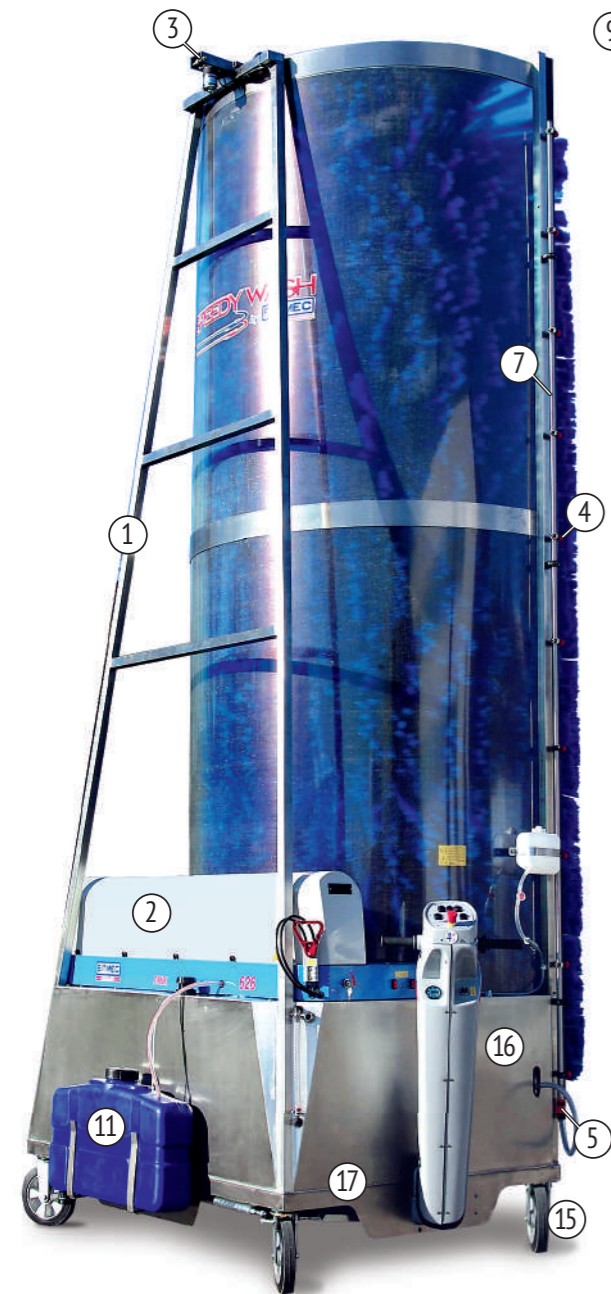

## Wash Bulk Transporters in a fraction of the time!

Designed for washing bulk transporters and tankers of all sizes, the Tank-EZ is available with 24V battery or Diesel power. Self-traction and push-button services such as soap, water and brush rotation make easy work of the largest jobs. The wide diameter 1600 mm (5'3") brush will easily reach in to clean the nooks and crannies of bulk tankers such as fuel, feed, cement and liquids. WASH-BOTS exclusive Double EZ Controls allow the slightest of operators to work this extra-large machine with total ease.

## Technical Features

Power supply	24 V Battery
Traction Wheel	Central motorized
Steering	Direct-link wheels
Brush Inclination	0° - 10°
Inclination system	24 V-DC
Traction system	24 V-DC
Weight Empty	2320 lbs. (1052 kg)
Weight Loaded	3320 lbs. (1506 kg)
STD Wash height	13' 7" * (415 cm)
STD Overall height	14' 1" * (426 cm)
Base size	4'4" x 6' (132 cm x 180 cm)
Brush diameter	5'3" (160 cm)
Water tank capacity	132 gallons (500 L)
Brush Rotation	100 RPM
Washing/travel speed	0 - 112 ft/min
Brush Standard	Polyethylene feathered UV resistant fibers