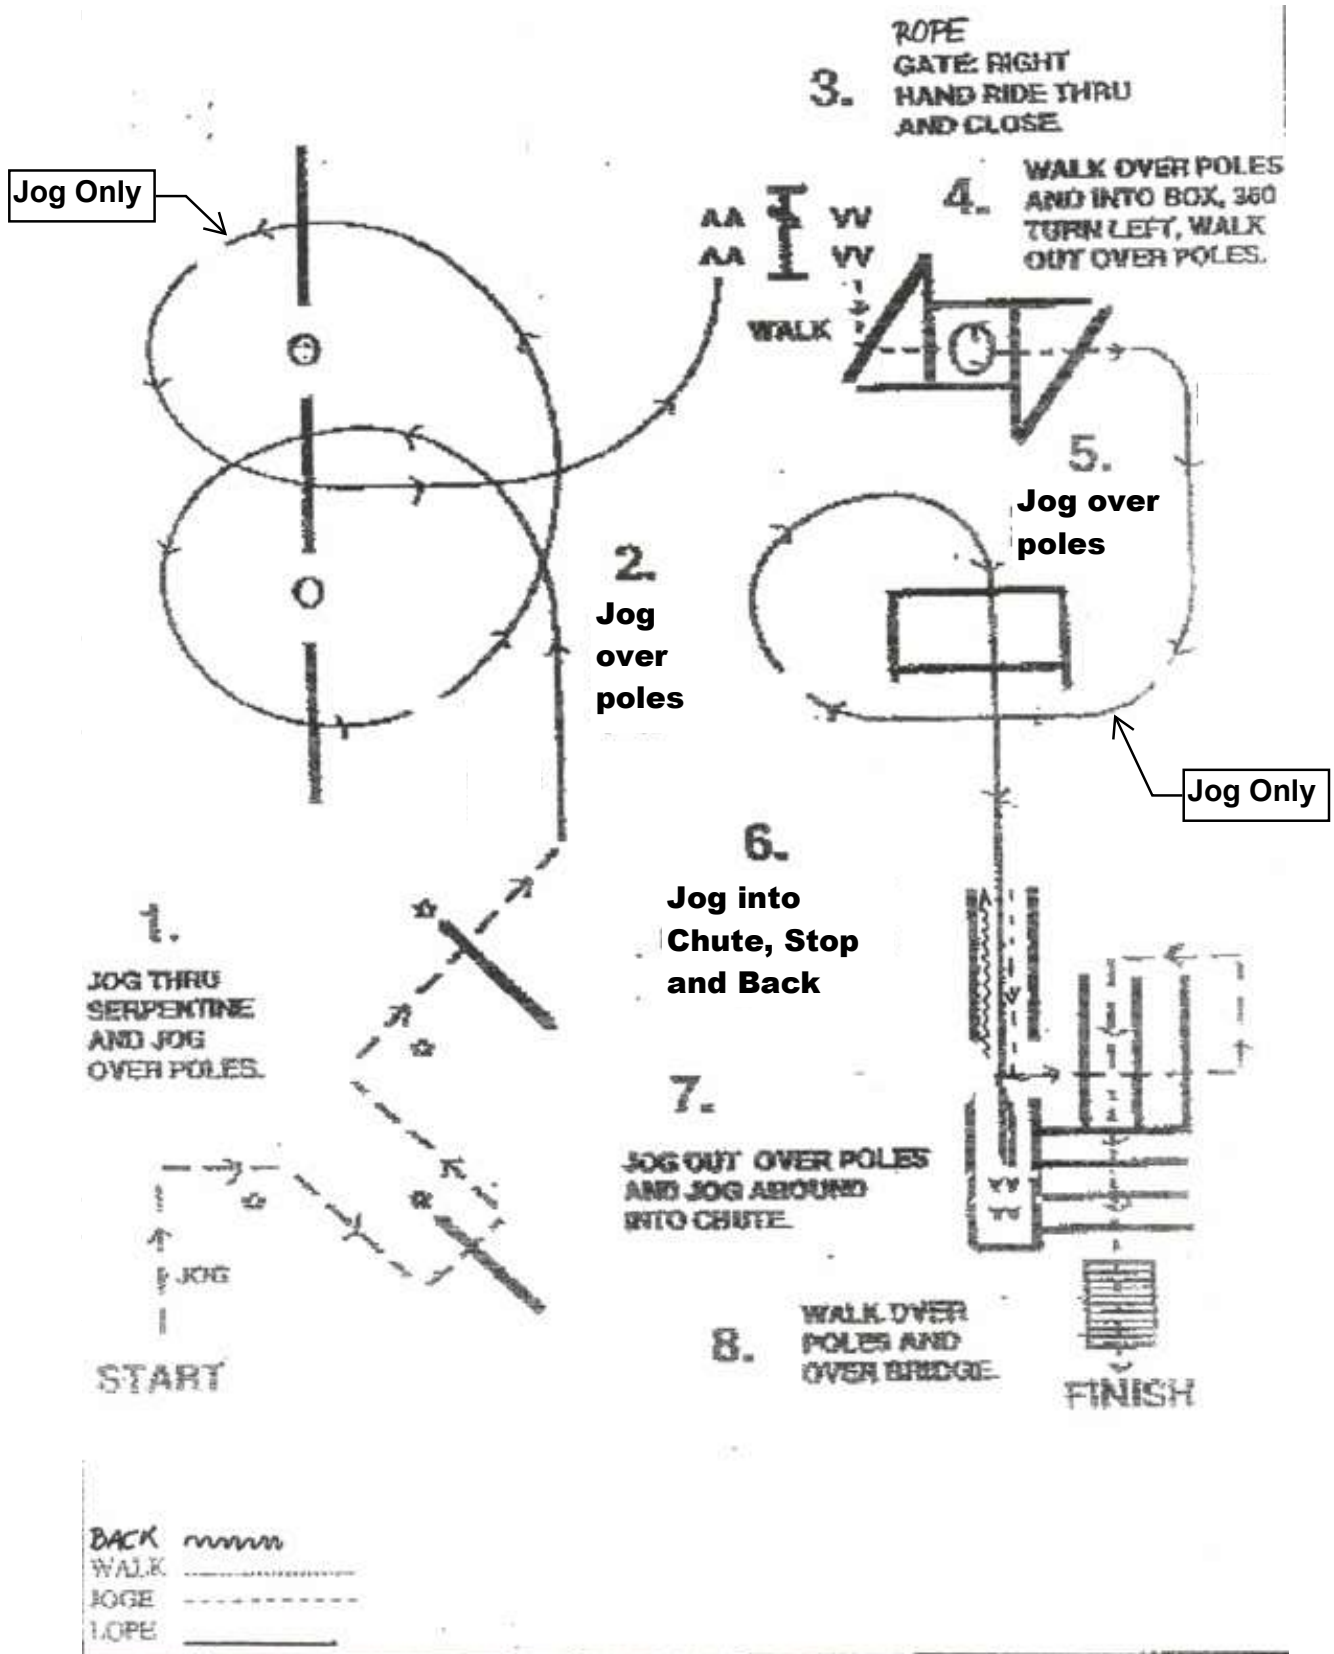

WVQHA MOUNTAINEER CLASSIC

Trail - Walk Trot

Show Date: 07-28-2024