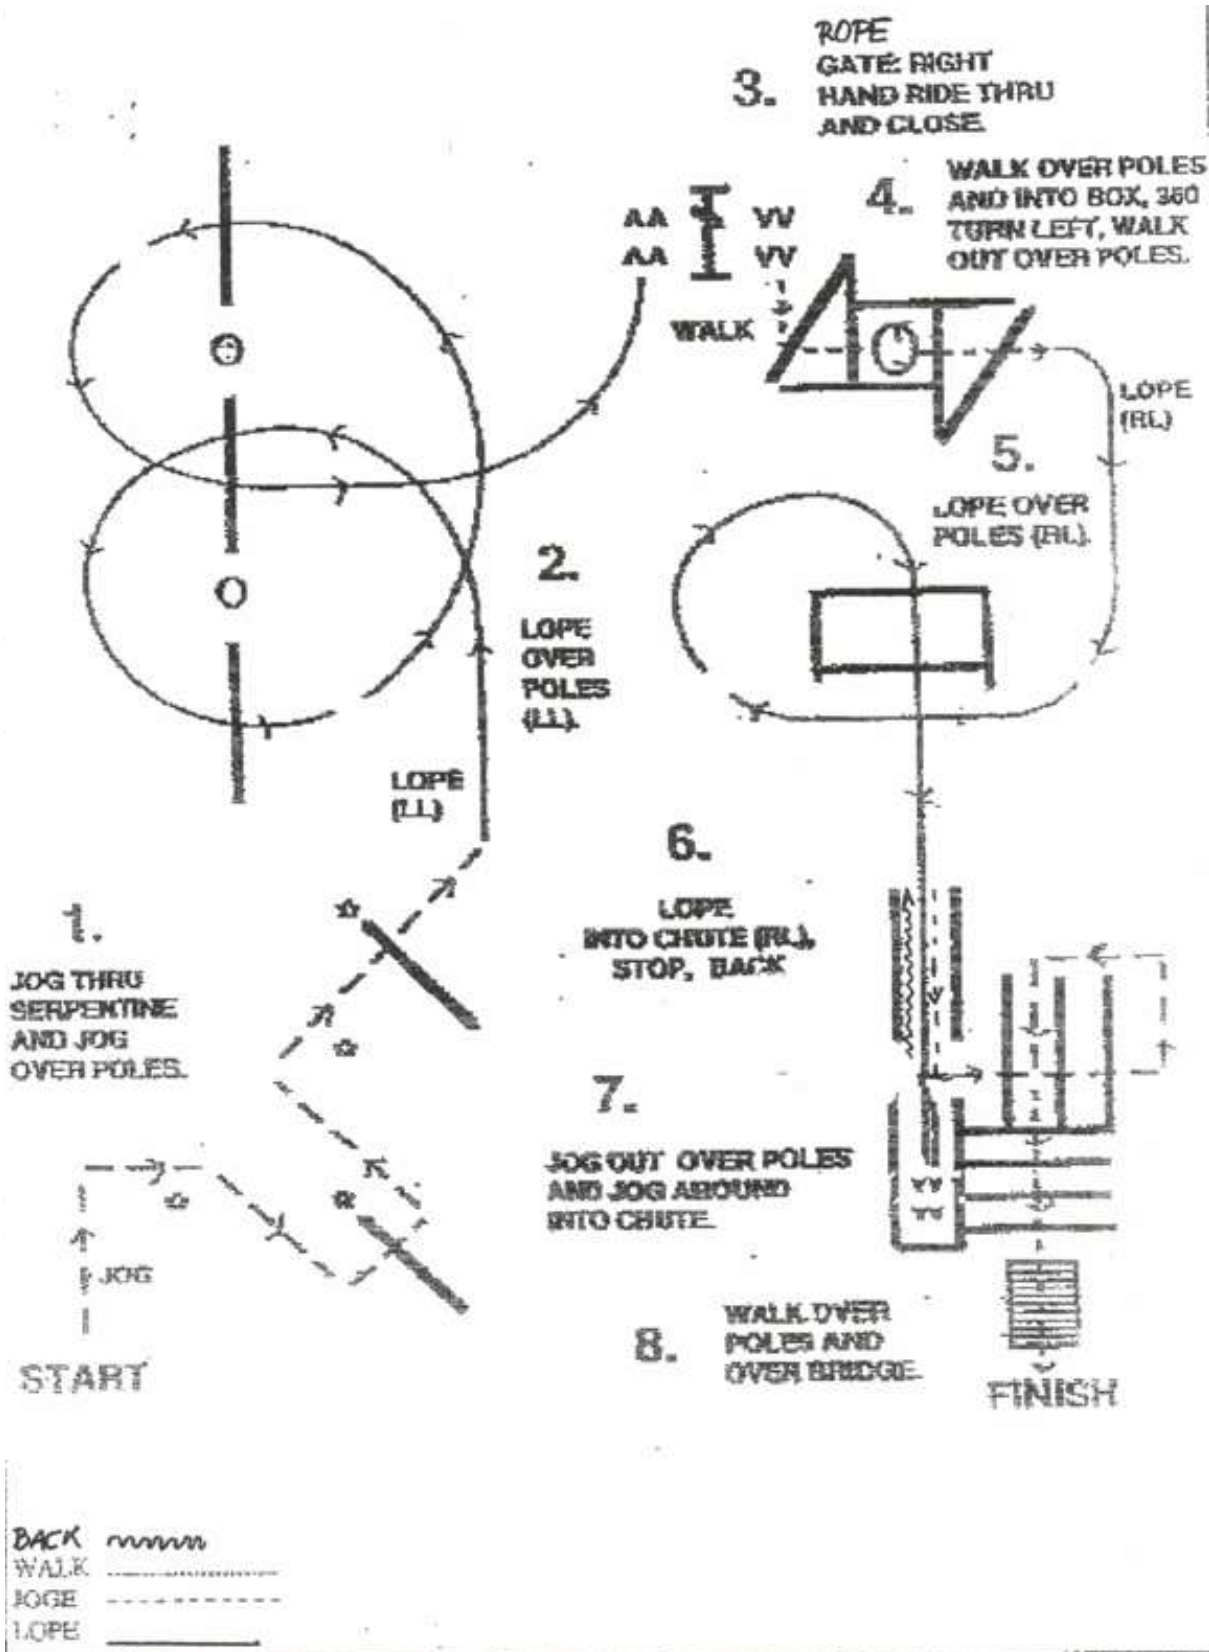

WVQHA MOUNTAINEER CLASSIC

Trail - Open, Amateur, Youth, Novice, Rookie

Show Date: 07-28-2024

West Virginia Quarter Horse Association