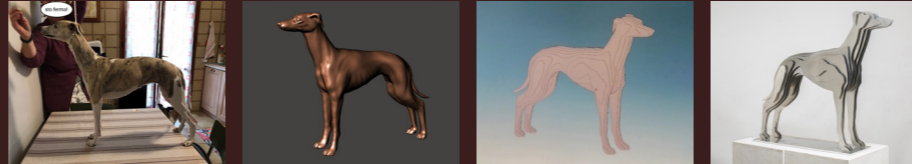

# Luxury Statue on Commission

GIVE YOUR DOG ETERNAL LIFE

A creative, exclusive, and participatory process

PHOTOGRAPHS

3D MODEL

CHOICE OF MATERIALS

CREATION

“Pablo Garcia Maniara is an architect in service of the spirit; he speaks of affection rather than art, discusses the concrete and lets the concept flow freely.”