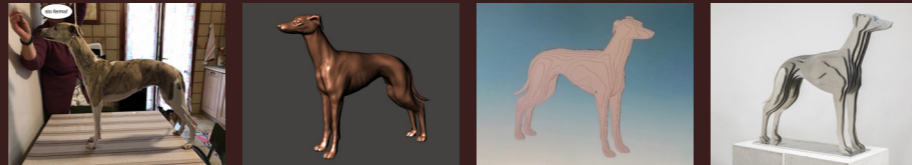

# Luxury Statue on Commission

GIVE YOUR DOG ETERNAL LIFE

A creative, exclusive, and participatory process

PHOTOGRAPHS

3D MODEL

CHOICE OF MATERIALS

CREATION

“Pablo Garcia Maniara is an architect in service of the spirit; he speaks of affection rather than art, discusses the concrete and lets the concept flow freely.”