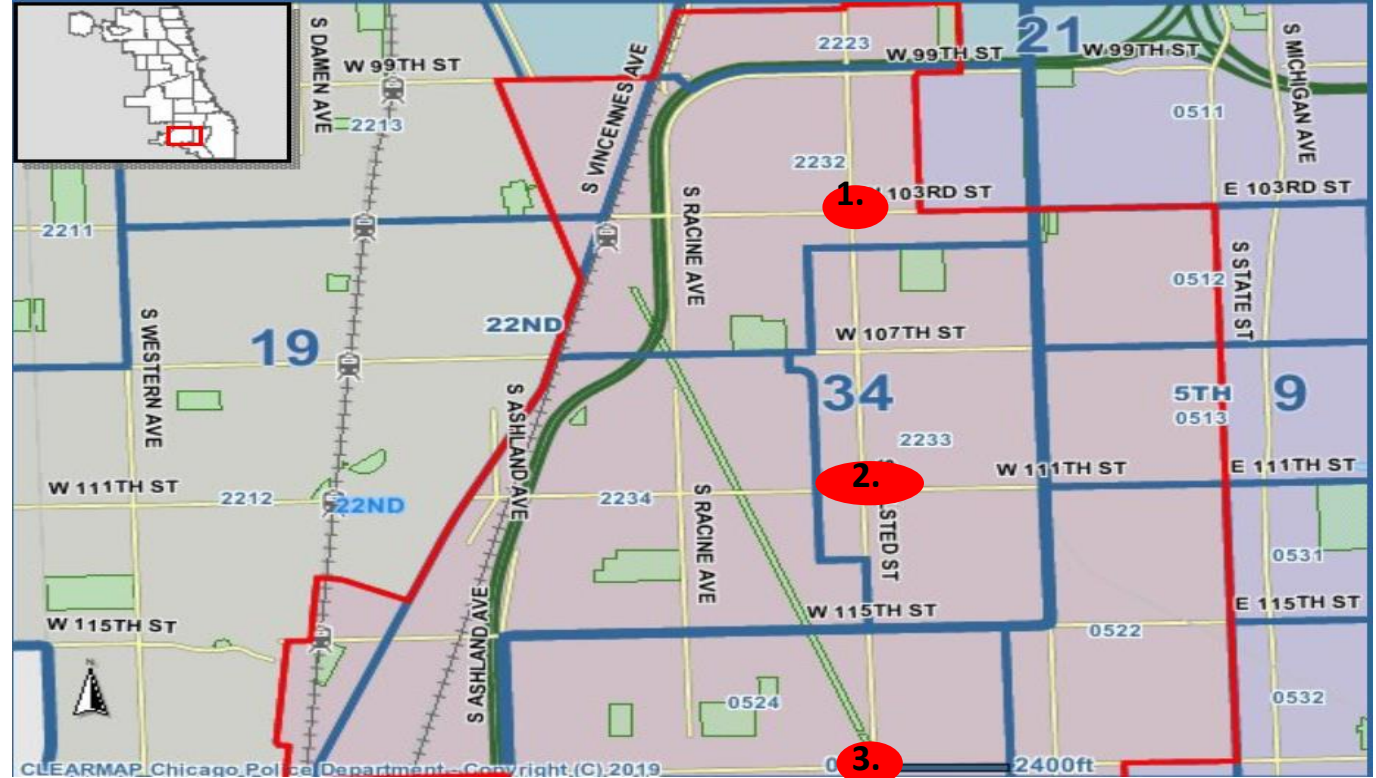

# CPD Incidents Reported

The below incidents are CPD data from the business district during hours of SSA 45 patrol.

DAY	DATE	TIME	ADDRESS	PRIMARY	LOCATION	WARD
Wednesday	February 17 2021	15:00:00	115XX S HALSTED ST	OTHER OFFENSE	GAS STATION	34
Wednesday	February 17 2021	15:56:00	99XX S HALSTED ST	NARCOTICS	GAS STATION	34
Tuesday	February 23 2021	13:45:00	117XX S HALSTED ST	MOTOR VEHICLE THEFT	STREET	34
Tuesday	February 9 2021	12:30:00	127XX S HALSTED ST	TRAFFIC CRASH	STREET	34
Tuesday	February 2 2021	20:00:00	97XX S HALSTED ST	BATTERY	STREET	34
Thursday	February 25 2021	12:47:00	107XX S HALSTED ST	ASSAULT	GROCERY FOOD STORE	34
Saturday	February 6 2021	16:06:00	103XX S HALSTED ST	TRAFFIC CRASH	STREET	34
Saturday	February 13 2021	13:22:00	107XX S HALSTED ST	NARCOTICS	GAS STATION	34
Saturday	February 6 2021	14:41:00	114XX S HALSTED ST	INTERFERENCE WITH PUBLIC OFFICER	SIDEWALK	34
Friday	February 19 2021	17:46:00	111XX S HALSTED ST	TRAFFIC CRASH	STREET	34
Friday	February 5 2021	17:16:00	99XX S HALSTED ST	TRAFFIC CRASH	STREET	34

## Hot Spots in SSA 45

Hot Spots = ●

1. 103<sup>rd</sup> & Halsted (811 W. 103<sup>rd</sup> St. – Family Dollar)
2. 111<sup>th</sup> & Halsted to Emerald (White Castle)
3. 119<sup>th</sup> & Halsted to State St.