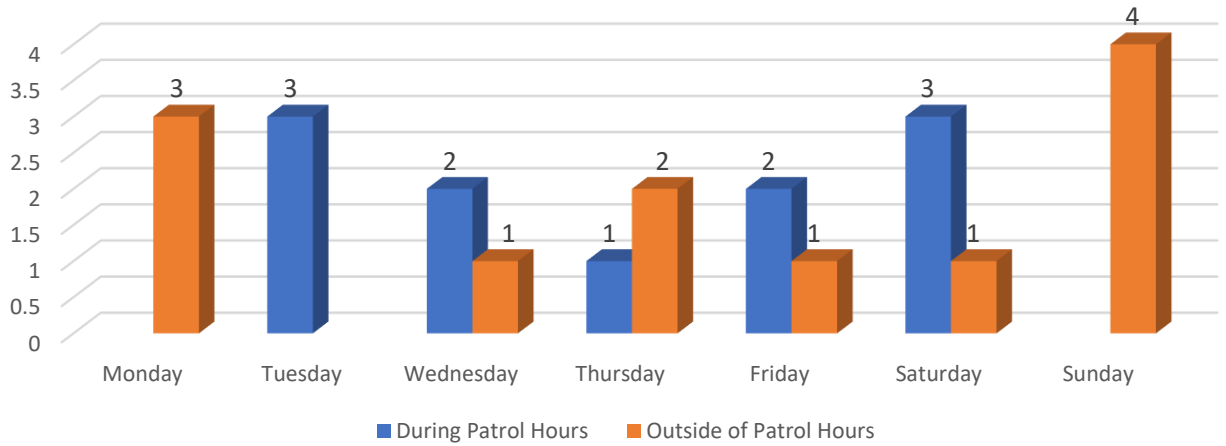

Incident Reports

Crime Comparison During Patrol Hours vs. Outside of Patrol Hours