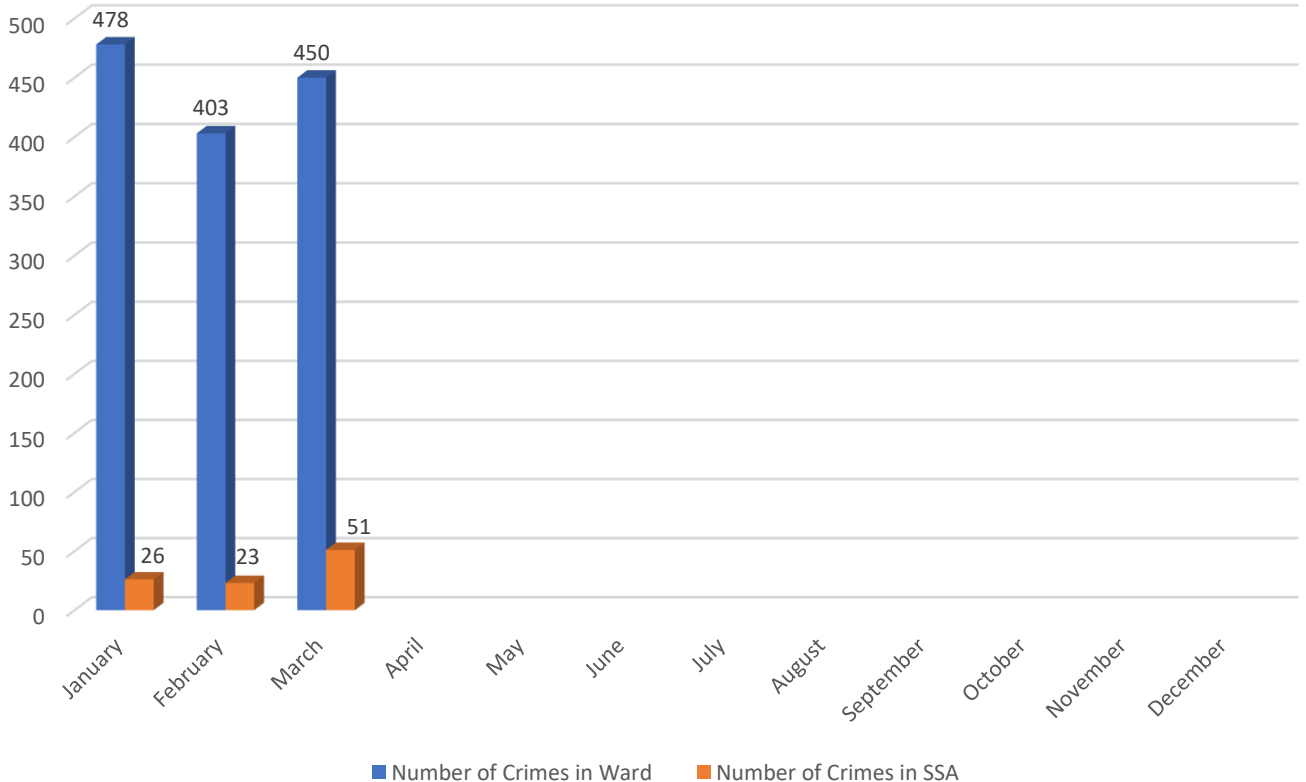

Incident Reports

Crime Comparison During Patrol Hours vs. Outside of Patrol Hours

March Incidents Report

No incidents reported in the business district during the month.

YTD Crimes in SSA 45

CPD Incidents Reported

The below incidents are CPD data from the business district during hours of SSA 45 patrol.

DATE	TIME	ADDRESS	FBI DESCRIPTION	PRIMARY	WARD
Tuesday, March 2, 2021	13:00:00	102XX S HALSTED ST	TRAFFIC VIOLATIONS	TRAFFIC CRASH	34
Wednesday, March 10, 2021	14:55:00	114XX S HALSTED ST	TRAFFIC VIOLATIONS	TRAFFIC CRASH	34
Wednesday, March 10, 2021	12:50:00	107XX S HALSTED ST	AGGRAVATED BATTERY (INDEX)	BATTERY	34
Thursday, March 11, 2021	12:41:00	3XX W 119TH ST	ROBBERY (INDEX)	ROBBERY	34
Friday, March 12, 2021	16:36:00	109XX S HALSTED ST	DRUG ABUSE VIOLATIONS	NARCOTICS	34
Thursday, March 18, 2021	12:15:00	119XX S HALSTED ST	SIMPLE BATTERY	BATTERY	34
Friday, March 19, 2021	14:26:00	107XX S HALSTED ST	WEAPONS	WEAPONS VIOLATION	34
Friday, March 19, 2021	12:00:00	115XX S HALSTED ST	MOTOR VEHICLE THEFT (INDEX)	MOTOR VEHICLE THEFT	34
Saturday, March 20, 2021	14:27:00	3XX W 119TH ST	SIMPLE ASSAULT	ASSAULT	34
Tuesday, March 23, 2021	16:11:00	114XX S VINCENNES AVE	SIMPLE ASSAULT	OTHER OFFENSE	34
Wednesday, March 24, 2021	17:06:00	116XX S HALSTED ST	SIMPLE ASSAULT	ASSAULT	34
Saturday, March 27, 2021	19:00:00	2XX W 119TH ST	TRAFFIC VIOLATIONS	TRAFFIC CRASH	34

Hot Spots in SSA 45

Hot Spots = ●

1. 103rd & Halsted (811 W. 103rd St. – Family Dollar)
2. 111th & Halsted to Emerald (White Castle)
3. 119th & Halsted to State St.