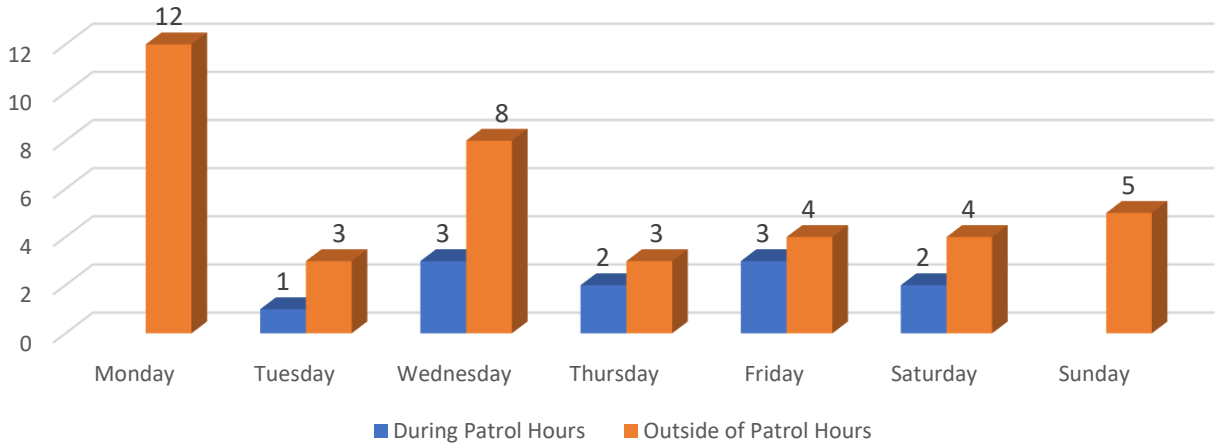

March Security Report

Patrol Hours

Tuesday – Saturday
12 p.m. – 8 p.m.

Boundaries

9700-11900 S. Halsted
11900 S. Halsted – 11900 S. State
11100 S. Emerald – 11100 S. Green
10300 S. Morgan – 10300 S. Lowe

Dorian Johnson
SSA #45 Program Director
FSCDC
9923 S. Halsted Suite D
Chicago, IL 60628

Incident Reports

Crime Comparison During Patrol Hours vs. Outside of Patrol Hours

March Incidents Report

No incidents reported in the business district during the month.

YTD Crimes in SSA 45

CPD Incidents Reported

The below incidents are CPD data from the business district during hours of SSA 45 patrol.

DATE	TIME	ADDRESS	FBI DESCRIPTION	PRIMARY	WARD
Tuesday, March 2, 2021	13:00:00	102XX S HALSTED ST	TRAFFIC VIOLATIONS	TRAFFIC CRASH	34
Wednesday, March 10, 2021	14:55:00	114XX S HALSTED ST	TRAFFIC VIOLATIONS	TRAFFIC CRASH	34
Wednesday, March 10, 2021	12:50:00	107XX S HALSTED ST	AGGRAVATED BATTERY (INDEX)	BATTERY	34
Thursday, March 11, 2021	12:41:00	3XX W 119TH ST	ROBBERY (INDEX)	ROBBERY	34
Friday, March 12, 2021	16:36:00	109XX S HALSTED ST	DRUG ABUSE VIOLATIONS	NARCOTICS	34
Thursday, March 18, 2021	12:15:00	119XX S HALSTED ST	SIMPLE BATTERY	BATTERY	34
Friday, March 19, 2021	14:26:00	107XX S HALSTED ST	WEAPONS	WEAPONS VIOLATION	34
Friday, March 19, 2021	12:00:00	115XX S HALSTED ST	MOTOR VEHICLE THEFT (INDEX)	MOTOR VEHICLE THEFT	34
Saturday, March 20, 2021	14:27:00	3XX W 119TH ST	SIMPLE ASSAULT	ASSAULT	34
Tuesday, March 23, 2021	16:11:00	114XX S VINCENNES AVE	SIMPLE ASSAULT	OTHER OFFENSE	34
Wednesday, March 24, 2021	17:06:00	116XX S HALSTED ST	SIMPLE ASSAULT	ASSAULT	34
Saturday, March 27, 2021	19:00:00	2XX W 119TH ST	TRAFFIC VIOLATIONS	TRAFFIC CRASH	34

Hot Spots in SSA 45

Hot Spots = ●

1. 103rd & Halsted (811 W. 103rd St. – Family Dollar)
2. 111th & Halsted to Emerald (White Castle)
3. 119th & Halsted to State St.