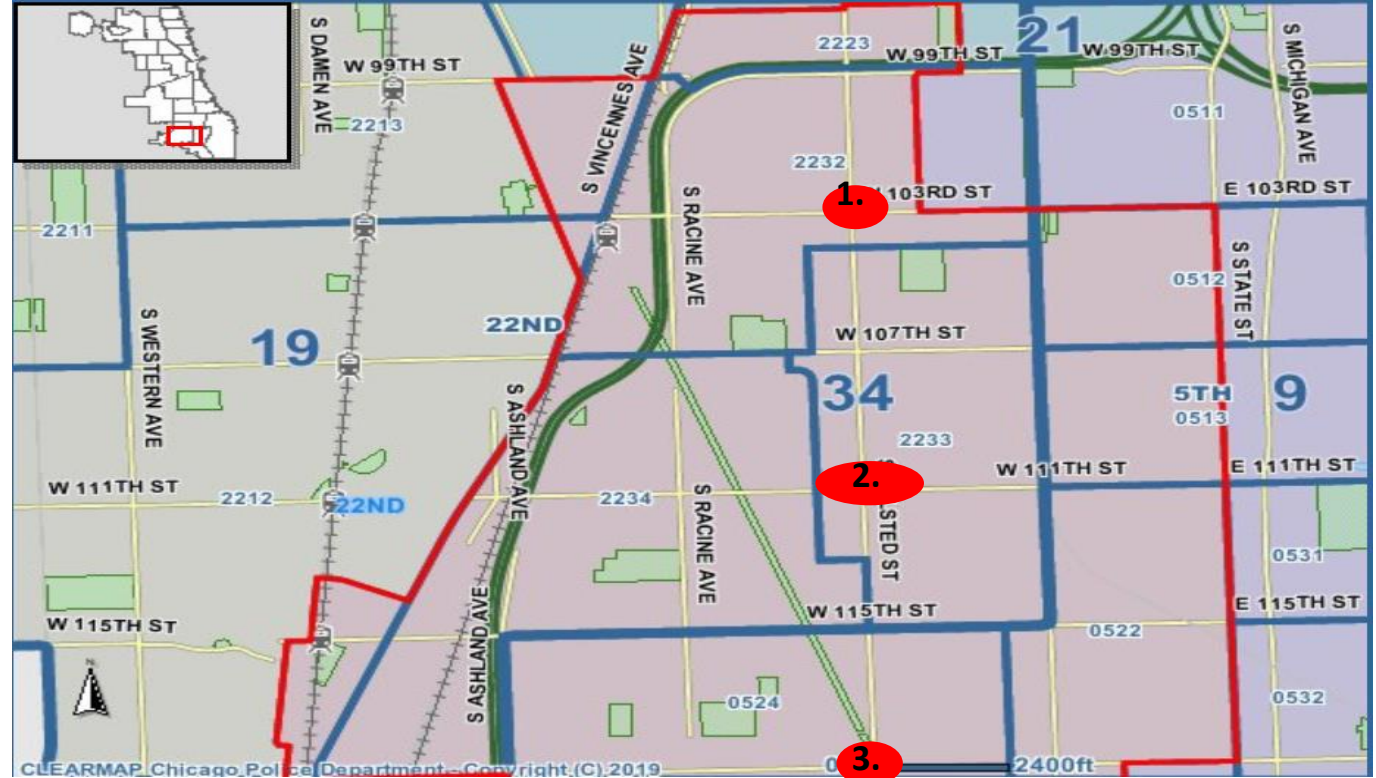

March Security Report

Patrol Hours

Tuesday – Saturday
12 p.m. – 8 p.m.

Boundaries

9700-11900 S. Halsted
11900 S. Halsted – 11900 S. State
11100 S. Emerald – 11100 S. Green
10300 S. Morgan – 10300 S. Lowe

Dorian Johnson
SSA #45 Program Director
FSCDC
9923 S. Halsted Suite D
Chicago, IL 60628

The below incidents are CPD data from the business district during hours of SSA 45 patrol.

DATE	TIME	ADDRESS	FBI DESCRIPTION	PRIMARY	WARD
Tuesday, March 2, 2021	13:00:00	102XX S HALSTED ST	TRAFFIC VIOLATIONS	TRAFFIC CRASH	34
Wednesday, March 10, 2021	14:55:00	114XX S HALSTED ST	TRAFFIC VIOLATIONS	TRAFFIC CRASH	34
Wednesday, March 10, 2021	12:50:00	107XX S HALSTED ST	AGGRAVATED BATTERY (INDEX)	BATTERY	34
Thursday, March 11, 2021	12:41:00	3XX W 119TH ST	ROBBERY (INDEX)	ROBBERY	34
Friday, March 12, 2021	16:36:00	109XX S HALSTED ST	DRUG ABUSE VIOLATIONS	NARCOTICS	34
Thursday, March 18, 2021	12:15:00	119XX S HALSTED ST	SIMPLE BATTERY	BATTERY	34
Friday, March 19, 2021	14:26:00	107XX S HALSTED ST	WEAPONS	WEAPONS VIOLATION	34
Friday, March 19, 2021	12:00:00	115XX S HALSTED ST	MOTOR VEHICLE THEFT (INDEX)	MOTOR VEHICLE THEFT	34
Saturday, March 20, 2021	14:27:00	3XX W 119TH ST	SIMPLE ASSAULT	ASSAULT	34
Tuesday, March 23, 2021	16:11:00	114XX S VINCENNES AVE	SIMPLE ASSAULT	OTHER OFFENSE	34
Wednesday, March 24, 2021	17:06:00	116XX S HALSTED ST	SIMPLE ASSAULT	ASSAULT	34
Saturday, March 27, 2021	19:00:00	2XX W 119TH ST	TRAFFIC VIOLATIONS	TRAFFIC CRASH	34

Hot Spots in SSA 45

Hot Spots = ●

1. 103rd & Halsted (811 W. 103rd St. – Family Dollar)
2. 111th & Halsted to Emerald (White Castle)
3. 119th & Halsted to State St.