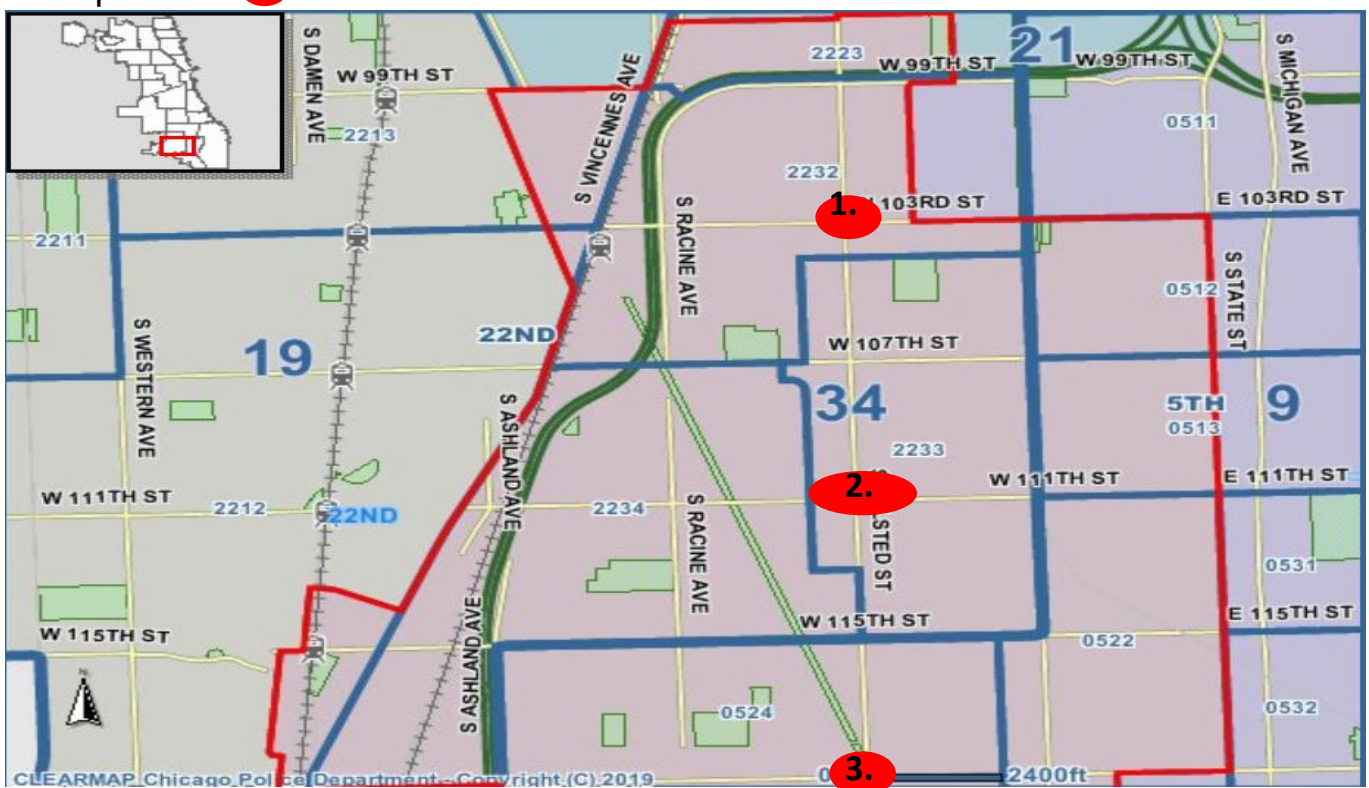

## Hot Spots in SSA 45

Hot Spots = ●

1. 103<sup>rd</sup> & Halsted (811 W. 103<sup>rd</sup> St. – Family Dollar)
2. 111<sup>th</sup> & Halsted to Emerald (White Castle)
3. 119<sup>th</sup> & Halsted to State St.