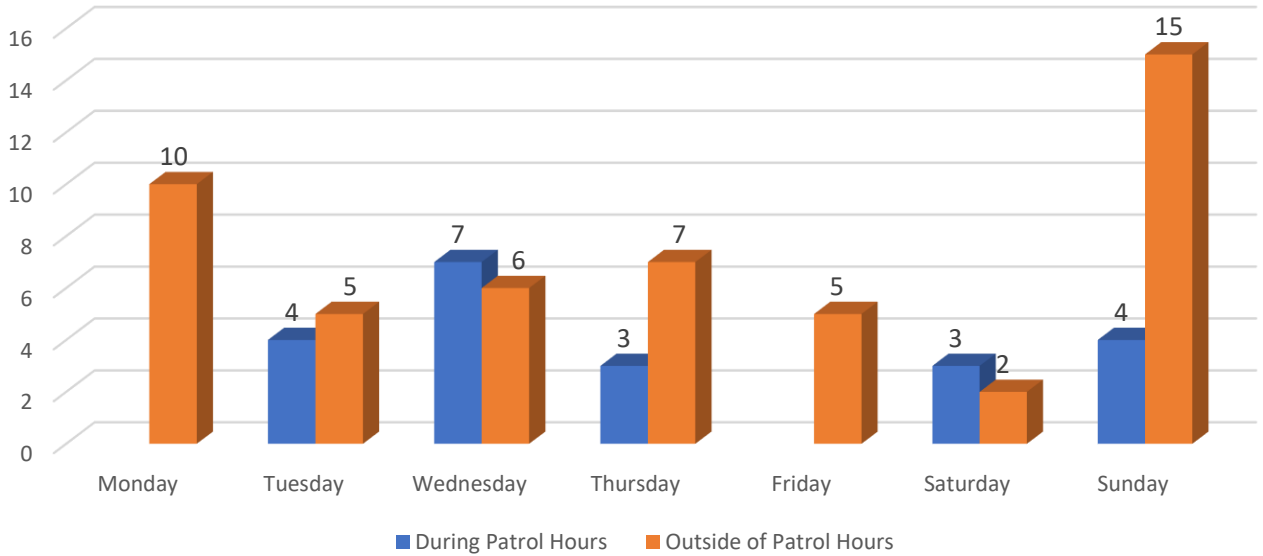

Incident Reports

Crime Comparison During Patrol Hours vs. Outside of Patrol Hours