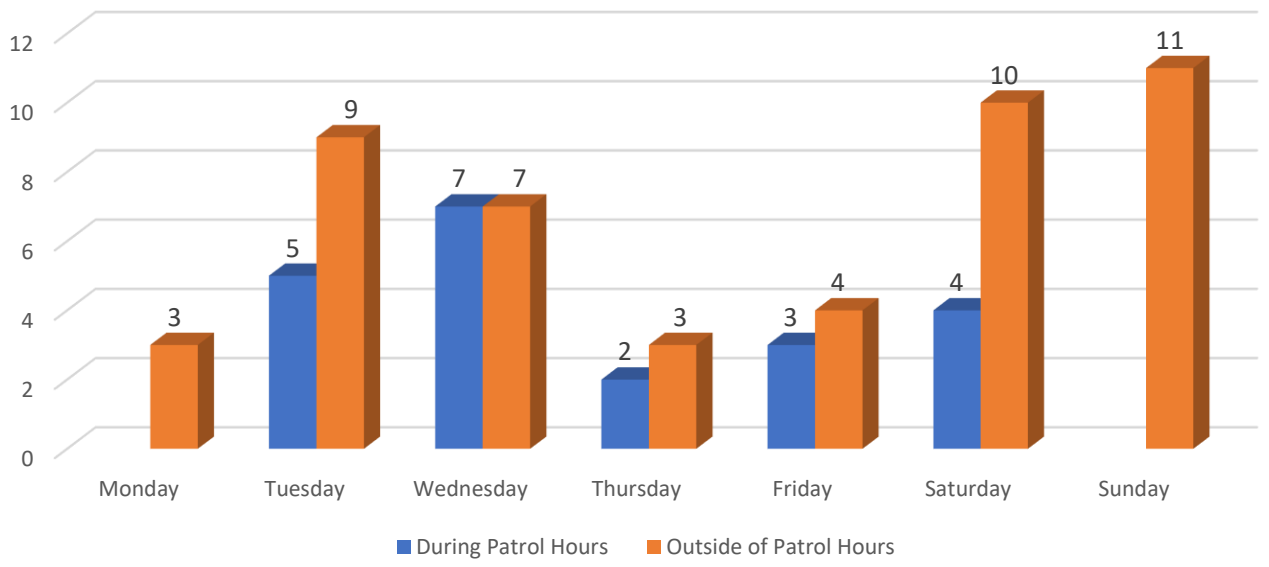

Incident Reports

Crime Comparison During Patrol Hours vs. Outside of Patrol Hours