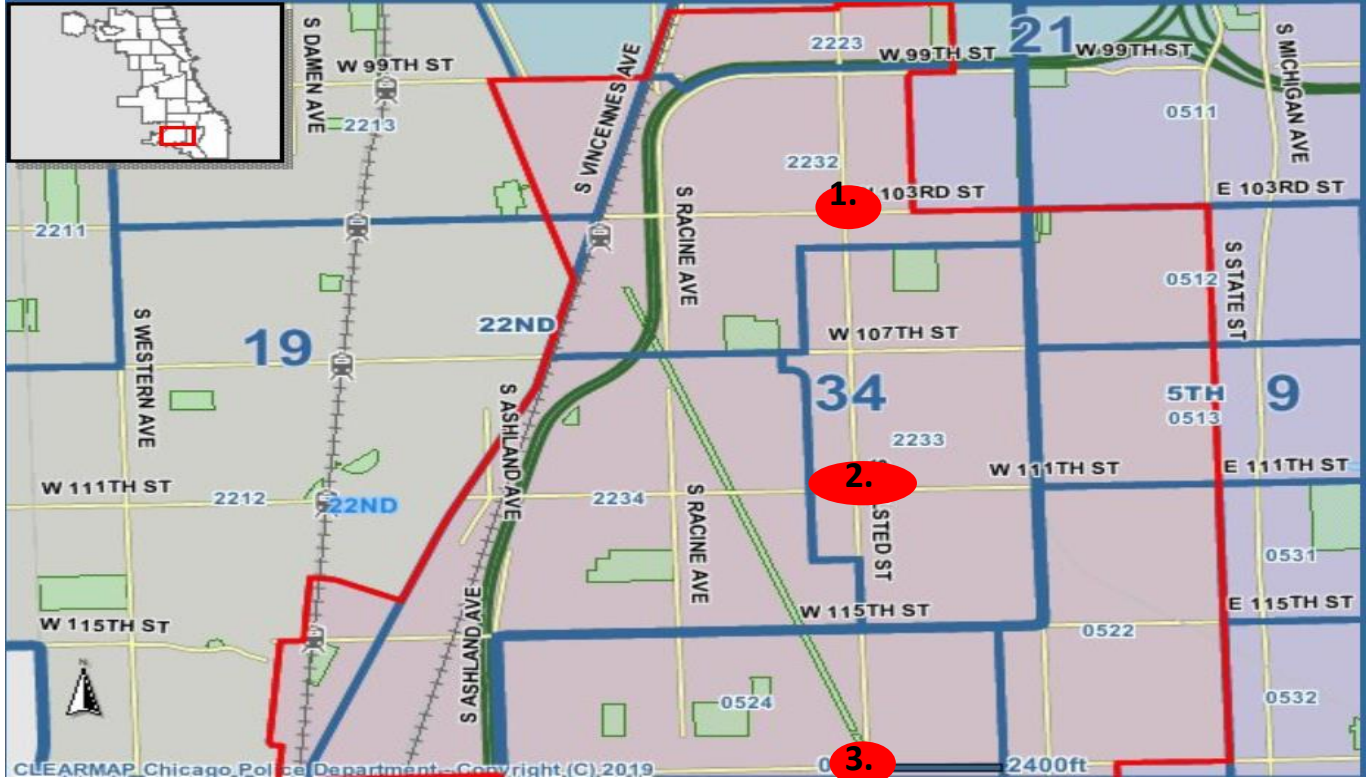

# CPD Incidents Reported

The below incidents are CPD data from the business district during hours of SSA 45 patrol.

DATE	TIME	ADDRESS	FBI DESCRIPTION	LOCATION	WARD
7/28/2021	18:52:00	119XX S HALSTED ST	TRAFFIC VIOLATIONS	STREET	34
7/28/2021	13:00:00	104XX S HALSTED ST	LARCENY - THEFT (INDEX)	CHURCH / SYNAGOGUE / PLACE OF WORSHIP	34
7/21/2021	13:00:00	99XX S HALSTED ST	SIMPLE ASSAULT	STREET	34
7/14/2021	14:37:00	112XX S HALSTED ST	WEAPONS	STREET	34
7/28/2021	16:00:00	3X W 119TH ST	BURGLARY (INDEX)	CHURCH / SYNAGOGUE / PLACE OF WORSHIP	34
7/7/2021	13:00:00	8XX W 119TH ST	SIMPLE BATTERY	GROCERY FOOD STORE	34
7/21/2021	15:00:00	8XX W 111TH ST	LARCENY - THEFT (INDEX)	CTA BUS	34
7/27/2021	18:32:00	115XX S HALSTED ST	TRAFFIC VIOLATIONS	STREET	34
7/13/2021	18:30:00	99XX S HALSTED ST	TRAFFIC VIOLATIONS	STREET	34
7/13/2021	16:25:00	116XX S HALSTED ST	VANDALISM	RESTAURANT	34
7/6/2021	13:00:00	4XX W 119TH ST	BURGLARY (INDEX)	COMMERCIAL / BUSINESS OFFICE	34
7/6/2021	12:00:00	4XX W 119TH ST	BURGLARY (INDEX)	CHURCH / SYNAGOGUE / PLACE OF WORSHIP	34
7/28/2021	19:00:00	3XX W 119TH ST	AGGRAVATED ASSAULT (INDEX)	STREET	34
7/1/2021	14:10:00	4XX W 119TH ST	DISORDERLY CONDUCT	ALLEY	34
7/24/2021	16:30:00	110XX S HALSTED ST	TRAFFIC VIOLATIONS	STREET	34
7/17/2021	18:00:00	109XX S HALSTED ST	BURGLARY (INDEX)	RESTAURANT	34
7/17/2021	15:00:00	110XX S HALSTED ST	VANDALISM	BARBERSHOP	34
7/3/2021	14:50:00	116XX S HALSTED ST	TRAFFIC VIOLATIONS	STREET	34
7/23/2021	14:37:00	99XX S HALSTED ST	TRAFFIC VIOLATIONS	STREET	34
7/9/2021	16:20:00	103XX S HALSTED ST	DISORDERLY CONDUCT	COMMERCIAL / BUSINESS OFFICE	34
7/2/2021	15:32:00	104XX S HALSTED ST	DRUG ABUSE VIOLATIONS	PARKING LOT / GARAGE (NON RESIDENTIAL)	34

## Hot Spots in SSA 45

Hot Spots = ●

1. 103<sup>rd</sup> & Halsted (811 W. 103<sup>rd</sup> St. – Family Dollar)
2. 111<sup>th</sup> & Halsted to Emerald (White Castle)
3. 119<sup>th</sup> & Halsted to State St.