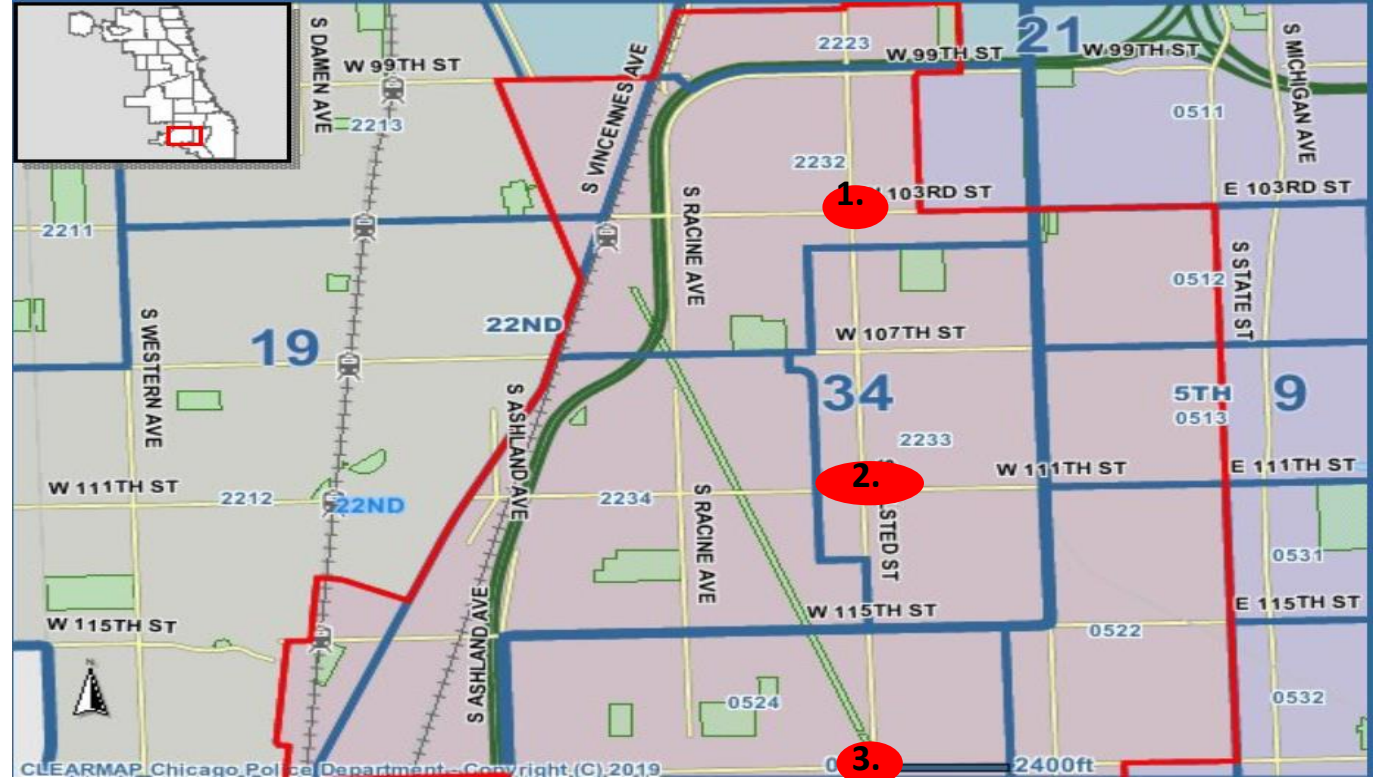

## Hot Spots in SSA 45

Hot Spots = ●

1. 103<sup>rd</sup> & Halsted (811 W. 103<sup>rd</sup> St. – Family Dollar)
2. 111<sup>th</sup> & Halsted to Emerald (White Castle)
3. 119<sup>th</sup> & Halsted to State St.