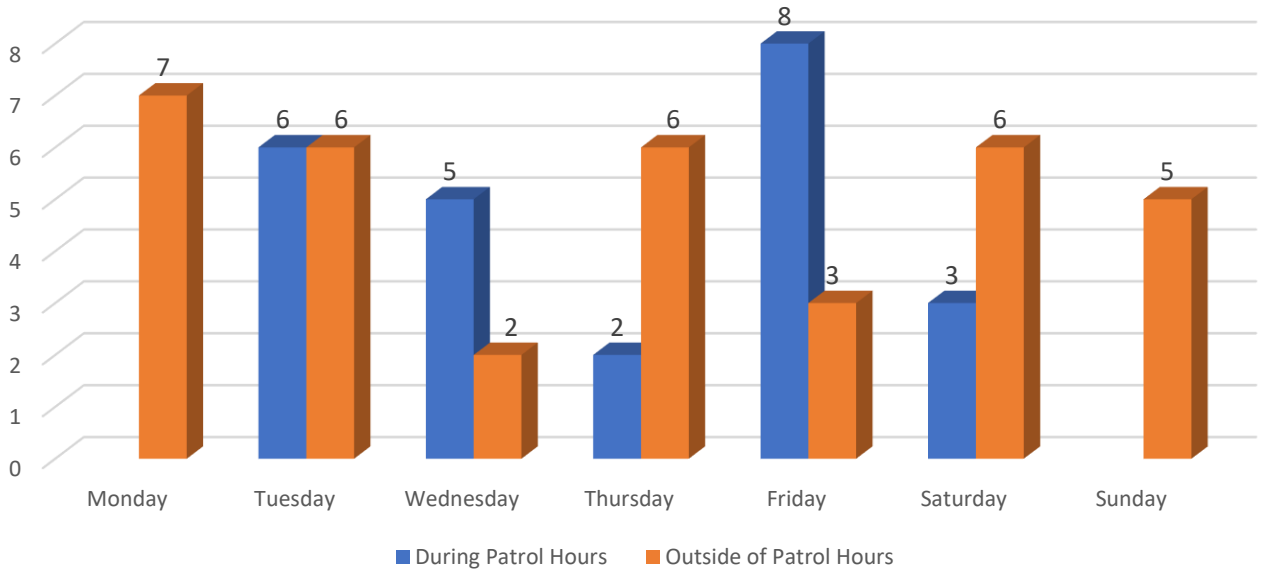

Incident Reports

Crime Comparison During Patrol Hours vs. Outside of Patrol Hours