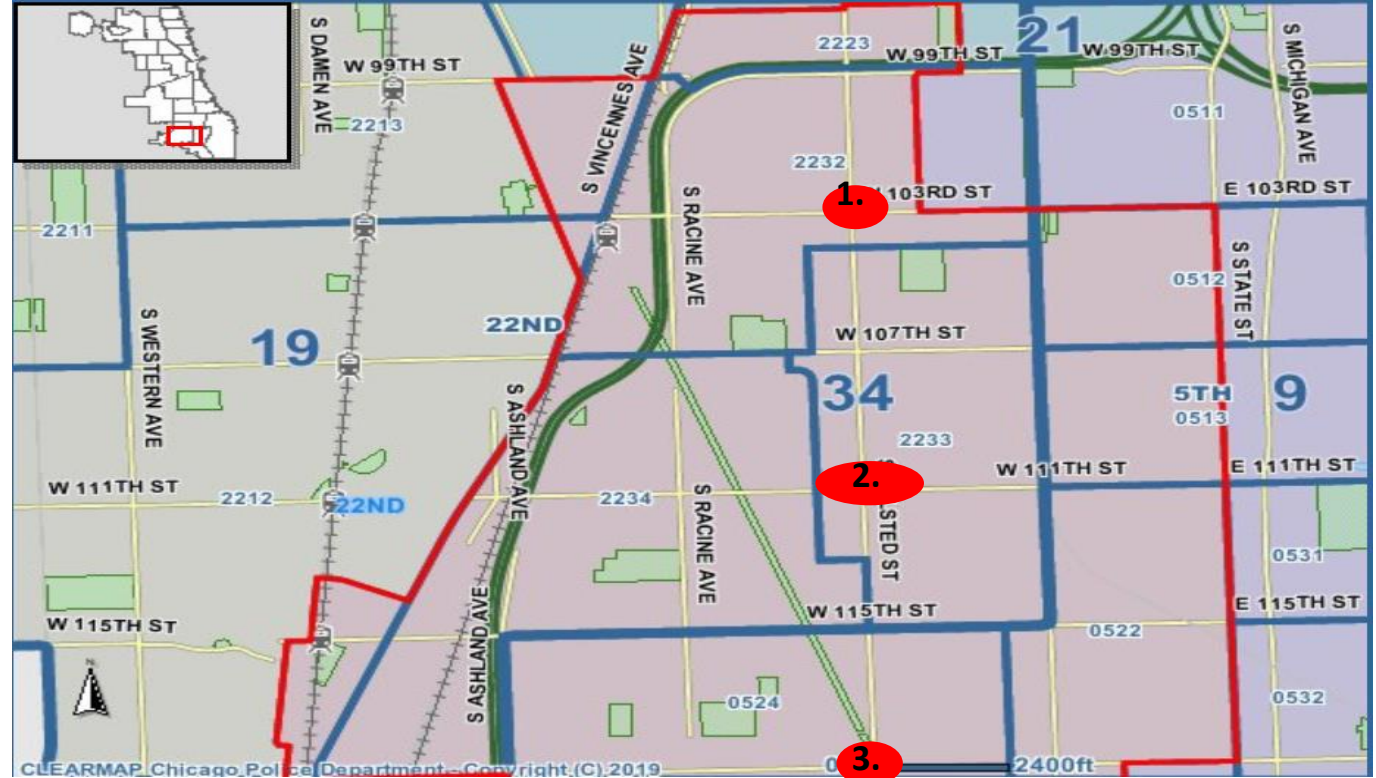

Dorian Johnson
SSA #45 Program Director
FSCDC
9923 S. Halsted Suite D
Chicago, IL 60628

Incident Reports

Crime Comparison During Patrol Hours vs. Outside of Patrol Hours

May Incidents Report

- Henderson reported a car accident on 111th & Halsted. The driver left the scene in critical condition. Photos of the accident to the right.
- Patrol officers reported an older woman was escorted from the property at 114th & Halsted for soliciting at McDonalds.

YTD Crimes in SSA 45

CPD Incidents Reported

The below incidents are CPD data from the business district during hours of SSA 45 patrol.

DAY	DATE	TIME	ADDRESS	FBI DESCRIPTION	PRIMARY	WARD
Saturday	Saturday, May 29, 2021	19:50:00	97XX S HALSTED ST	SIMPLE ASSAULT	ASSAULT	34
Wednesday	Wednesday, May 26, 2021	19:40:00	103XX S HALSTED ST	TRAFFIC VIOLATIONS	TRAFFIC CRASH	34
Wednesday	Wednesday, May 19, 2021	13:00:00	100XX S HALSTED ST	LARCENY - THEFT (INDEX)	THEFT	34
Tuesday	Tuesday, May 18, 2021	16:58:00	103XX S HALSTED ST	TRAFFIC VIOLATIONS	TRAFFIC CRASH	34
Saturday	Saturday, May 15, 2021	19:31:00	105XX S HALSTED ST	VANDALISM	CRIMINAL DAMAGE	34
Thursday	Thursday, May 13, 2021	18:15:00	115XX S HALSTED ST	WEAPONS	WEAPONS VIOLATION	34
Saturday	Saturday, May 8, 2021	13:12:00	99XX S HALSTED ST	TRAFFIC VIOLATIONS	TRAFFIC CRASH	34
Thursday	Thursday, May 6, 2021	17:15:00	109XX S HALSTED ST	TRAFFIC VIOLATIONS	TRAFFIC CRASH	34
Wednesday	Wednesday, May 5, 2021	13:20:00	98XX S HALSTED ST	MISCELLANEOUS NON-INDEX OFFENSES	OTHER OFFENSE	34
Saturday	Saturday, May 1, 2021	13:05:00	114XX S HALSTED ST	WEAPONS	WEAPONS VIOLATION	34
Saturday	Saturday, May 29, 2021	18:20:00	8XX W 119TH ST	LARCENY - THEFT (INDEX)	THEFT	34
Thursday	Thursday, May 6, 2021	15:00:00	9XX W 103RD ST	SIMPLE BATTERY	BATTERY	34

Hot Spots in SSA 45

Hot Spots = ●

1. 103rd & Halsted (811 W. 103rd St. – Family Dollar)
2. 111th & Halsted to Emerald (White Castle)
3. 119th & Halsted to State St.