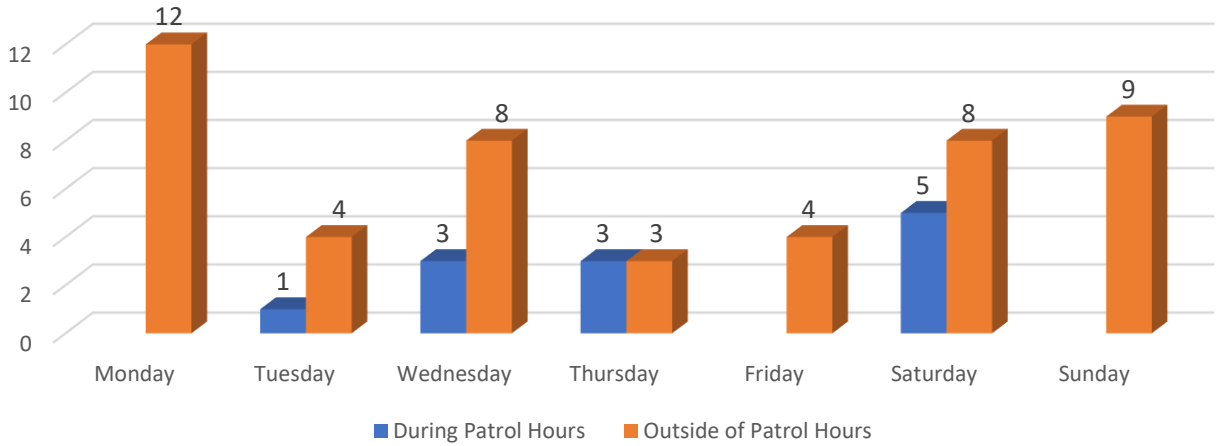

May Security Report

Patrol Hours

Tuesday – Saturday
12 p.m. – 8 p.m.

Boundaries

9700-11900 S. Halsted
11900 S. Halsted – 11900 S. State
11100 S. Emerald (732) – 11100 S. Green (832)
10300 S. Morgan (1000) – 10300 S. Lowe (632)

Dorian Johnson
SSA #45 Program Director
FSCDC
9923 S. Halsted Suite D
Chicago, IL 60628

Incident Reports

Crime Comparison During Patrol Hours vs. Outside of Patrol Hours

May Incidents Report

- Henderson reported a car accident on 111th & Halsted. The driver left the scene in critical condition. Photos of the accident to the right.
- Patrol officers reported an older woman was escorted from the property at 114th & Halsted for soliciting at McDonalds.

YTD Crimes in SSA 45

CPD Incidents Reported

The below incidents are CPD data from the business district during hours of SSA 45 patrol.

DAY	DATE	TIME	ADDRESS	FBI DESCRIPTION	PRIMARY	WARD
Saturday	Saturday, May 29, 2021	19:50:00	97XX S HALSTED ST	SIMPLE ASSAULT	ASSAULT	34
Wednesday	Wednesday, May 26, 2021	19:40:00	103XX S HALSTED ST	TRAFFIC VIOLATIONS	TRAFFIC CRASH	34
Wednesday	Wednesday, May 19, 2021	13:00:00	100XX S HALSTED ST	LARCENY - THEFT (INDEX)	THEFT	34
Tuesday	Tuesday, May 18, 2021	16:58:00	103XX S HALSTED ST	TRAFFIC VIOLATIONS	TRAFFIC CRASH	34
Saturday	Saturday, May 15, 2021	19:31:00	105XX S HALSTED ST	VANDALISM	CRIMINAL DAMAGE	34
Thursday	Thursday, May 13, 2021	18:15:00	115XX S HALSTED ST	WEAPONS	WEAPONS VIOLATION	34
Saturday	Saturday, May 8, 2021	13:12:00	99XX S HALSTED ST	TRAFFIC VIOLATIONS	TRAFFIC CRASH	34
Thursday	Thursday, May 6, 2021	17:15:00	109XX S HALSTED ST	TRAFFIC VIOLATIONS	TRAFFIC CRASH	34
Wednesday	Wednesday, May 5, 2021	13:20:00	98XX S HALSTED ST	MISCELLANEOUS NON-INDEX OFFENSES	OTHER OFFENSE	34
Saturday	Saturday, May 1, 2021	13:05:00	114XX S HALSTED ST	WEAPONS	WEAPONS VIOLATION	34
Saturday	Saturday, May 29, 2021	18:20:00	8XX W 119TH ST	LARCENY - THEFT (INDEX)	THEFT	34
Thursday	Thursday, May 6, 2021	15:00:00	9XX W 103RD ST	SIMPLE BATTERY	BATTERY	34