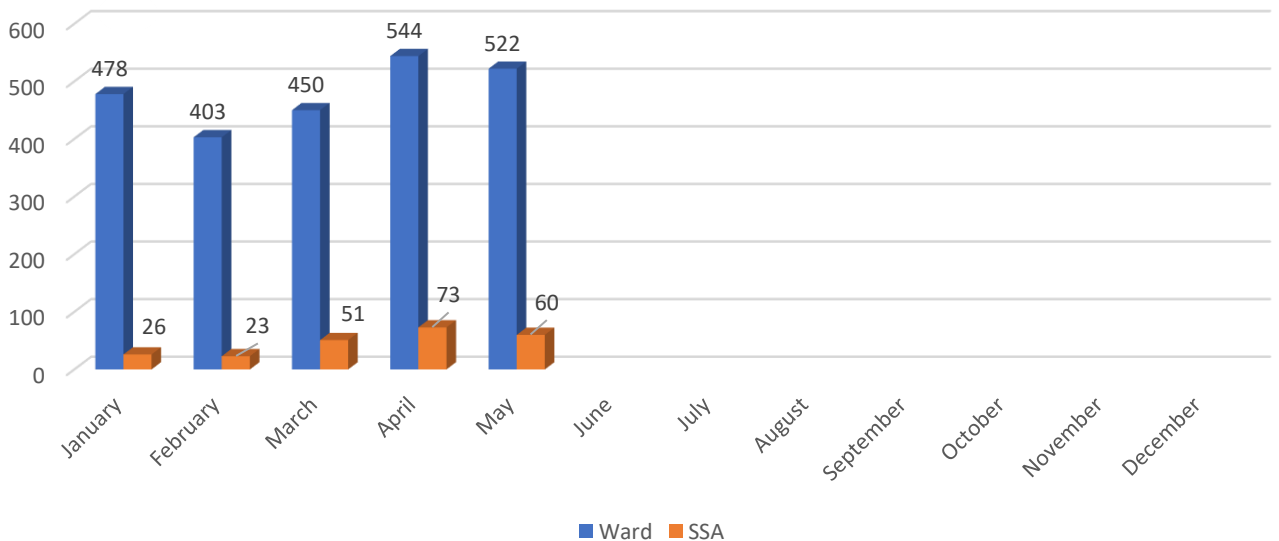

Dorian Johnson
SSA #45 Program Director
FSCDC
9923 S. Halsted Suite D
Chicago, IL 60628

Incident Reports

Crime Comparison During Patrol Hours vs. Outside of Patrol Hours

May Incidents Report

- Henderson reported a car accident on 111th & Halsted. The driver left the scene in critical condition. Photos of the accident to the right.
- Patrol officers reported an older woman was escorted from the property at 114th & Halsted for soliciting at McDonalds.

YTD Crimes in SSA 45

CPD Incidents Reported

The below incidents are CPD data from the business district during hours of SSA 45 patrol.

DAY	DATE	TIME	ADDRESS	FBI DESCRIPTION	PRIMARY	WARD
Saturday	Saturday, May 29, 2021	19:50:00	97XX S HALSTED ST	SIMPLE ASSAULT	ASSAULT	34
Wednesday	Wednesday, May 26, 2021	19:40:00	103XX S HALSTED ST	TRAFFIC VIOLATIONS	TRAFFIC CRASH	34
Wednesday	Wednesday, May 19, 2021	13:00:00	100XX S HALSTED ST	LARCENY - THEFT (INDEX)	THEFT	34
Tuesday	Tuesday, May 18, 2021	16:58:00	103XX S HALSTED ST	TRAFFIC VIOLATIONS	TRAFFIC CRASH	34
Saturday	Saturday, May 15, 2021	19:31:00	105XX S HALSTED ST	VANDALISM	CRIMINAL DAMAGE	34
Thursday	Thursday, May 13, 2021	18:15:00	115XX S HALSTED ST	WEAPONS	WEAPONS VIOLATION	34
Saturday	Saturday, May 8, 2021	13:12:00	99XX S HALSTED ST	TRAFFIC VIOLATIONS	TRAFFIC CRASH	34
Thursday	Thursday, May 6, 2021	17:15:00	109XX S HALSTED ST	TRAFFIC VIOLATIONS	TRAFFIC CRASH	34
Wednesday	Wednesday, May 5, 2021	13:20:00	98XX S HALSTED ST	MISCELLANEOUS NON-INDEX OFFENSES	OTHER OFFENSE	34
Saturday	Saturday, May 1, 2021	13:05:00	114XX S HALSTED ST	WEAPONS	WEAPONS VIOLATION	34
Saturday	Saturday, May 29, 2021	18:20:00	8XX W 119TH ST	LARCENY - THEFT (INDEX)	THEFT	34
Thursday	Thursday, May 6, 2021	15:00:00	9XX W 103RD ST	SIMPLE BATTERY	BATTERY	34