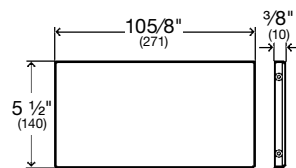

Cover plate for use with remote activation.

Cover plate stainless steel brushed
Part No. 54585 $164.00