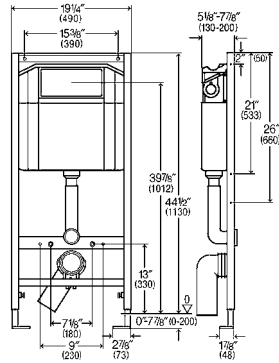

Viega Eco plus WC carrier 2 x 6

- For Visign flush plates, manual or touchless actuation
- Flush actuation from the front, dual flush technology, adjustable ceramic height, barrier-free

Components

Powder-coated steel frame, concealed cistern, 3" PP drain elbow, fernco coupling, mounting hardware for 2 x 6 wood or metal studs, bowl mounting kit, trim guards

Cistern Components

Pre-mounted 1/2 NPT angle stop, fill valve, flush valve

Technical Data

sm. flush vol. factory setting approx. 0.8 gallon

sm. flush vol. setting approx. 0.8-1 gallon

full flush vol. factory setting approx. 1.6 gallon

Article 52700

$519.00