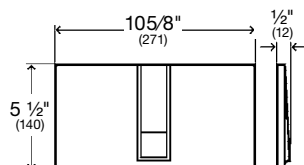

VISIGN FOR STYLE 10

Cover plate Plastic, alpine white
Actuator Plastic, alpine white
Part No. 54710 $127.00

Cover plate Plastic, chrome-plated
Actuator Plastic, chrome-plated
Part No. 54715 $184.00

Cover plate Plastic, matte chrome
Actuator Plastic, matte chrome
Part No. 54720 $184.00

Cover plate Plastic, jet black
Actuator Plastic, jet black
Part No. 54635 $157.00

VISIGN FOR STYLE 13

Cover plate Plastic, alpine white
Actuator Plastic, alpine white
Part No. 54595 $130.00

Cover plate Plastic, chrome-plated
Actuator Plastic, chrome-plated
Part No. 54600 $187.00

Cover plate Plastic, matte chrome
Actuator Plastic, matte chrome
Part No. 54605 $187.00

VISIGN FOR STYLE 14

Cover plate Plastic, alpine white
Actuator Plastic, alpine white
Part No. 54610 $130.00

Cover plate Plastic, chrome
Actuator Plastic, chrome
Part No. 54615 $187.00

Cover plate Plastic, matte chrome
Actuator Plastic, matte chrome
Part No. 54620 $187.00