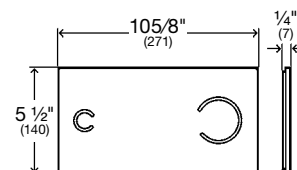

VISIGN FOR MORE 100 SENSITIVE

Cover plate TSG, clear/light grey
Part No. **54705** $1.448.00
Part No. **54910** $1.448.00

Cover plate TSG, parsol/black
Part No. **54700** $1.448.00
Part No. **54905** $1.448.00