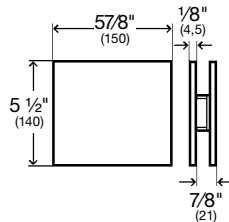

VISIGN FOR MORE 100

Cover plate Metal, chrome-plated
Actuator Metal, chrome-plated
Part No. 54800 $751.00

Cover plate Metal, matte chrome
Actuator Metal, matte chrome
Part No. 54805 $751.00

Cover plate Metal, chrome-plated
Actuator TSG, clear/light grey
Part No. 54810 $632.00

Cover plate Metal, chrome-plated
Actuator TSG, parsol/black
Part No. 54815 $632.00

VISIGN FOR MORE 100 INFRARED FOR URINALS

Cover plate Metal, alpine white
Actuator Metal, alpine white
Part No. 54915 $858.00

Cover plate Metal, chrome-plated
Actuator Metal, chrome-plated
Part No. 54920 $858.00

Cover plate TSG, clear/light grey
Actuator TSG, clear/light grey
Part No. 54925 $824.00

Cover plate TSG, parsol/black
Actuator TSG, parsol/black
Part No. 54930 $824.00

*TSG = Toughened Safety Glass