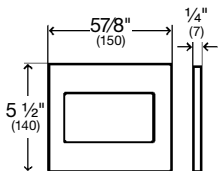

VISIGN FOR STYLE 10

Cover plate Plastic, alpine white
Actuator Plastic, alpine white
Part No. 54845 $349.00

Cover plate Plastic, chrome-plated
Actuator Plastic, chrome-plated
Part No. 54850 $370.00

VISIGN FOR STYLE 12

Cover plate Plastic, alpine white
Actuator Plastic, alpine white
Part No. 54785 $543.00

Cover plate Plastic, chrome-plated
Actuator Plastic, chrome-plated
Part No. 54790 $751.00

Cover plate Plastic, matte chrome
Actuator Plastic, matte chrome
Part No. 54795 $751.00