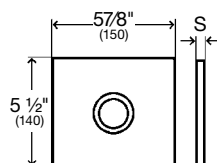

*TSG = Toughened Safety Glass