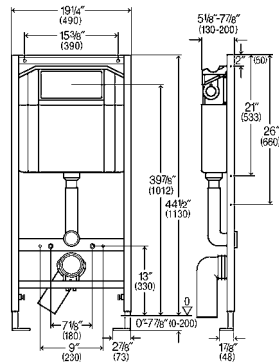

Ultra Low Flush Viega Eco plus WC carrier 2 x 6

- For Visign flush plates, manual or touchless actuation
- Flush actuation from the front, dual flush technology, adjustable ceramic height, barrier-free

Components

Powder-coated steel frame, concealed cistern, 3 "PP drain elbow, remote coupling, mounting hardware for 2 x 4 or 2 x 6 wood or metal studs, bowl mounting kit, trim guards

Cistern Components

Pre-mounted angle stop with 1/2 NPT supply connection, fill valve set, flush valve kit

Technical Data

Partial flush volume factory setting approx. 0.7 gallon
partial flush volume setting range approx. 0.7-0.9 gallon
Full flush volume factory setting approx. 1.2 gallon

Article 52711

$569.00