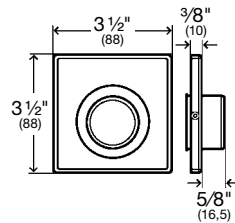

Includes 6' cable, cover tube, and mounting hardware.

Remote flush actuation
Cover plate stainless steel brushed
Actuator stainless steel polished
Part No. 54590 $161.00