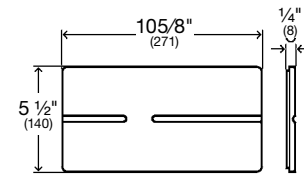

NEW:
VISIGN FOR MORE 105 SENSITIVE

DESIGN **PLUS**

reddot award 2017
winner

Cover plate Glass, white
Actuator Glass, white
Part No. 54895 $1049.00