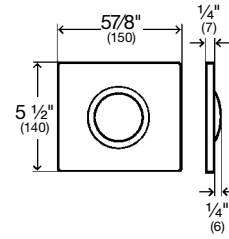

VISIGN FOR STYLE 10

Cover plate Plastic, alpine white
Actuator Plastic, alpine white
Part No. 54845 $349.00

Cover plate Plastic, chrome-plated
Actuator Plastic, chrome-plated
Part No. 54850 $370.00