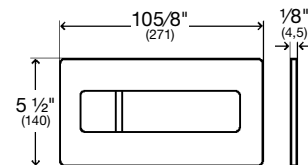

Cover plate Metal, matte chrome
Actuator Metal, matte chrome
Part No. 54870 $684.00