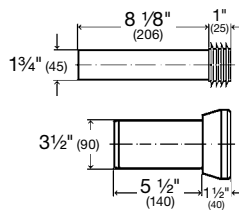

Bowl connection kit

- Flushing pipe with flushing pipe connector 1 3/4" x 9", WC connection socket with lip seal, mounting set (covering accessories white)

Part No. 54695

$42.00