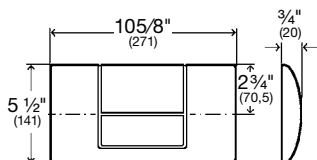

Visign for Style

FLUSH PLATES BY VIEGA

Design for every bathroom

Whether in a family bathroom or public restroom, the flush plates of the Visign for Style series impress with their ease of operation and reliability. They also introduce fresh design highlights to the bathroom, proving that perfection does not have to be a luxury.

i THE BENEFITS

- The flush plates Visign for Style 10, 13 and 14 are mechanical.
- Visign for Style 12 utilizes bowden cables for activation.
- The flush plates Visign for Style 10 and 14 can be mounted flush with the tile. For flush mounting the plate, order the frame number **54935** (frame needs to be installed before tile and drywall).

VISIGN FOR STYLE STANDARD

Cover plate Plastic, alpine white
Actuator Plastic, alpine white
Part No. **54660** $89.00

Cover plate Plastic, chrome-plated
Actuator Plastic, chrome-plated
Part No. **54670** $121.00

Cover plate Plastic, matte chrome
Actuator Plastic, matte chrome
Part No. **54665** $121.00