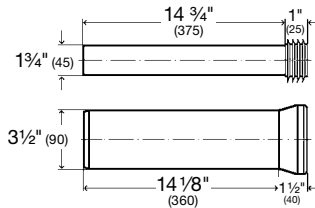

**Part No. 54685**

\$34.00

**Bowl connection extension kit**

- Flushing pipe with flushing pipe connector 1 3/4" x 15 3/4", WC connection pipe with lip seal, mounting set (covering accessories white)
- Plastic