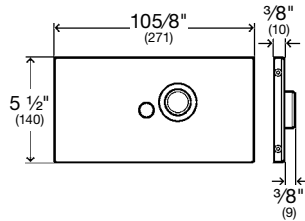

VISIGN FOR PUBLIC

Touchless activation with manual override button. Contains activation cable, AC power unit and mounting hardware.

Flush plate
Cover plate stainless steel brushed
Actuator stainless steel polished
Part No. 54580 $858.00