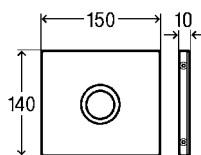

Touchless activation AC power unit and mounting hardware.

Flush plate
Cover plate stainless steel brushed
Part No. 54525 $164.00