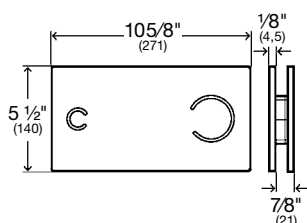

Visign for More

LUXURY FOR YOUR BATHROOM

Viega Visign for More is perfection in every aspect. From the design by the well-known Artefakt studio to state-of-the-art technology to premium materials such as metal and glass, every Visign for More flush plate meets the highest demands in both appearance and operating comfort.

VISIGN FOR MORE 100

Cover plate Metal, chrome-plated
Actuator Metal, chrome-plated
Part No. 54745 $684.00

Cover plate Metal, matte chrome
Actuator Metal, matte chrome
Part No. 54750 $684.00

Cover plate Metal, brushed nickel
Actuator Metal, brushed nickel
Part No. 54755 $684.00

Cover plate Metal, chrome-plated
Actuator TSG, clear/light grey
Part No. 54760 $603.00

Cover plate Metal, chrome-plated
Actuator TSG, parsol/black
Part No. 54765 $603.00