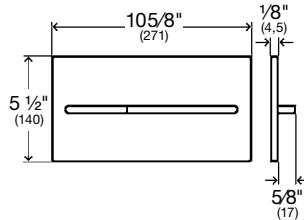

Cover plate Metal, matte chrome
Actuator Metal, matte chrome
Part No. 54770 $684.00