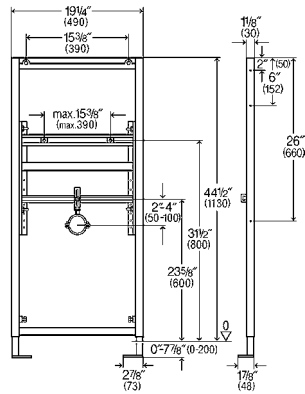

Viega Eco Plus washbasin element

- For WB with single-hole fittings
- Frame made of powder-coated steel, fixing material height-adjustable with sound protection for Viega wall plates, fixing material for element (for floor) and ceramic, screws (self drilling) for mounting to metal or wood studs.

Part No. 52730

$256.00