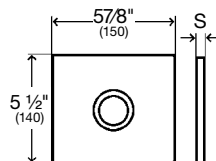

*TSG = Toughened Safety Glass