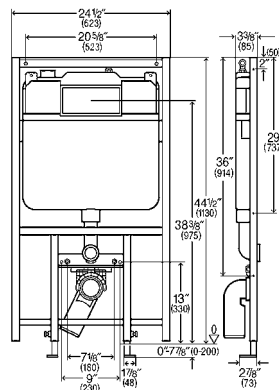

Ultra Low Flush Viega Eco plus WC carrier 2 x 4

- For Visign flush plates, manual or touchless actuation
- Flush actuation from the front, dual flush technology, adjustable ceramic height, barrier-free

Components

Powder-coated steel frame, concealed cistern, 3 "PP drain elbow, remote coupling, mounting hardware for 2 x 4 wood or metal studs, bowl mounting kit, trim guards

Cistern Components

Pre-mounted angle stop with 1/2 NPT supply connection, fill valve set, flush valve kit

Technical Data

Partial flush volume factory setting approx. 0.7 gallon
partial flush volume setting range approx. 0.7-0.9 gallon
Full flush volume factory setting approx. 1.2 gallon

Article 52712

$695.00

ADA Compliant