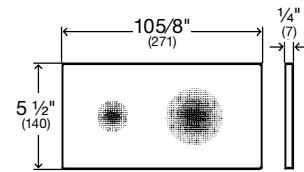

NEW:
VISIGN FOR STYLE SENSITIVE

DESIGN **PLUS**

reddot award 2017
winner

DESIGN **PLUS**

Cover plate Plastic, jet black
Actuator Plastic, jet black
Part No. 54900 $849.00