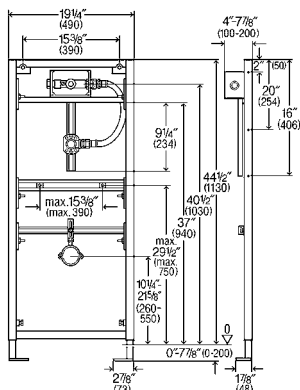

Viega Eco Plus Urinal carrier

- Urinal flushing system
- Installation set, sound protection:
- 1/2" NPT water inlet

Part No. 52750

$599.00

Seal
For urinal connection at inlet side, rubber
Part No. 54680

$3.30

Tile-level installation frame
For Visign for Style
Part No. 54940

$192.94