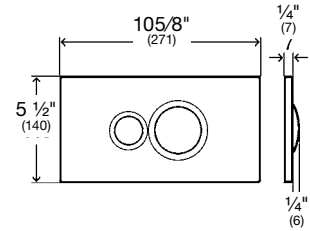

VISIGN FOR STYLE 10

Cover plate Plastic, alpine white
Actuator Plastic, alpine white
Part No. 54710 $127.00

Cover plate Plastic, chrome-plated
Actuator Plastic, chrome-plated
Part No. 54715 $184.00

Cover plate Plastic, matte chrome
Actuator Plastic, matte chrome
Part No. 54720 $184.00

Cover plate Plastic, jet black
Actuator Plastic, jet black
Part No. 54635 $157.00

VISIGN FOR STYLE 13

Cover plate Plastic, alpine white
Actuator Plastic, alpine white
Part No. 54595 $130.00

Cover plate Plastic, chrome-plated
Actuator Plastic, chrome-plated
Part No. 54600 $187.00

Cover plate Plastic, matte chrome
Actuator Plastic, matte chrome
Part No. 54605 $187.00

VISIGN FOR STYLE 14

Cover plate Plastic, alpine white
Actuator Plastic, alpine white
Part No. 54610 $130.00

Cover plate Plastic, chrome
Actuator Plastic, chrome
Part No. 54615 $187.00

Cover plate Plastic, matte chrome
Actuator Plastic, matte chrome
Part No. 54620 $187.00