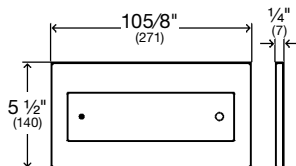

*TSG = Toughened Safety Glass