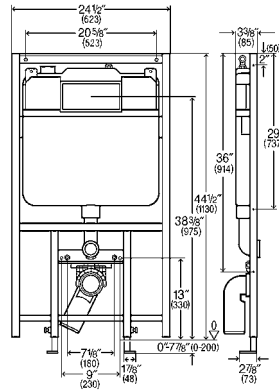

Viega Eco plus WC carrier 2 x 4

- For Visign flush plates, manual or touchless actuation
- Flush actuation from the front, dual flush technology, adjustable ceramic height, barrier-free

Components

Powder-coated steel frame, concealed cistern, 3" PP drain elbow, fernco coupling, mounting hardware for 2 x 4 wood or metal studs, bowl mounting kit, trim guards

Cistern Components

Pre-mounted 1/2 NPT angle stop, fill valve, flush valve

Technical Data

sm. flush vol. factory setting approx. 0.8 gallon

sm. flush vol. setting approx. 0.8-1 gallon

full flush vol. factory setting approx. 1.6 gallon

Article 52710

$645.00

ADA Compliant