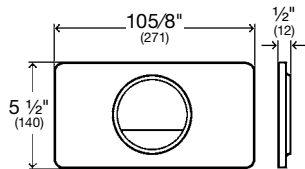

VISIGN FOR STYLE 10

Cover plate Plastic, alpine white
Actuator Plastic, alpine white
Part No. 54710 $127.00

Cover plate Plastic, chrome-plated
Actuator Plastic, chrome-plated
Part No. 54715 $184.00

Cover plate Plastic, matte chrome
Actuator Plastic, matte chrome
Part No. 54720 $184.00

Cover plate Plastic, jet black
Actuator Plastic, jet black
Part No. 54635 $157.00

VISIGN FOR STYLE 13

Cover plate Plastic, alpine white
Actuator Plastic, alpine white
Part No. 54595 $130.00

Cover plate Plastic, chrome-plated
Actuator Plastic, chrome-plated
Part No. 54600 $187.00

Cover plate Plastic, matte chrome
Actuator Plastic, matte chrome
Part No. 54605 $187.00

VISIGN FOR STYLE 14

Cover plate Plastic, alpine white
Actuator Plastic, alpine white
Part No. 54610 $130.00

Cover plate Plastic, chrome
Actuator Plastic, chrome
Part No. 54615 $187.00

Cover plate Plastic, matte chrome
Actuator Plastic, matte chrome
Part No. 54620 $187.00