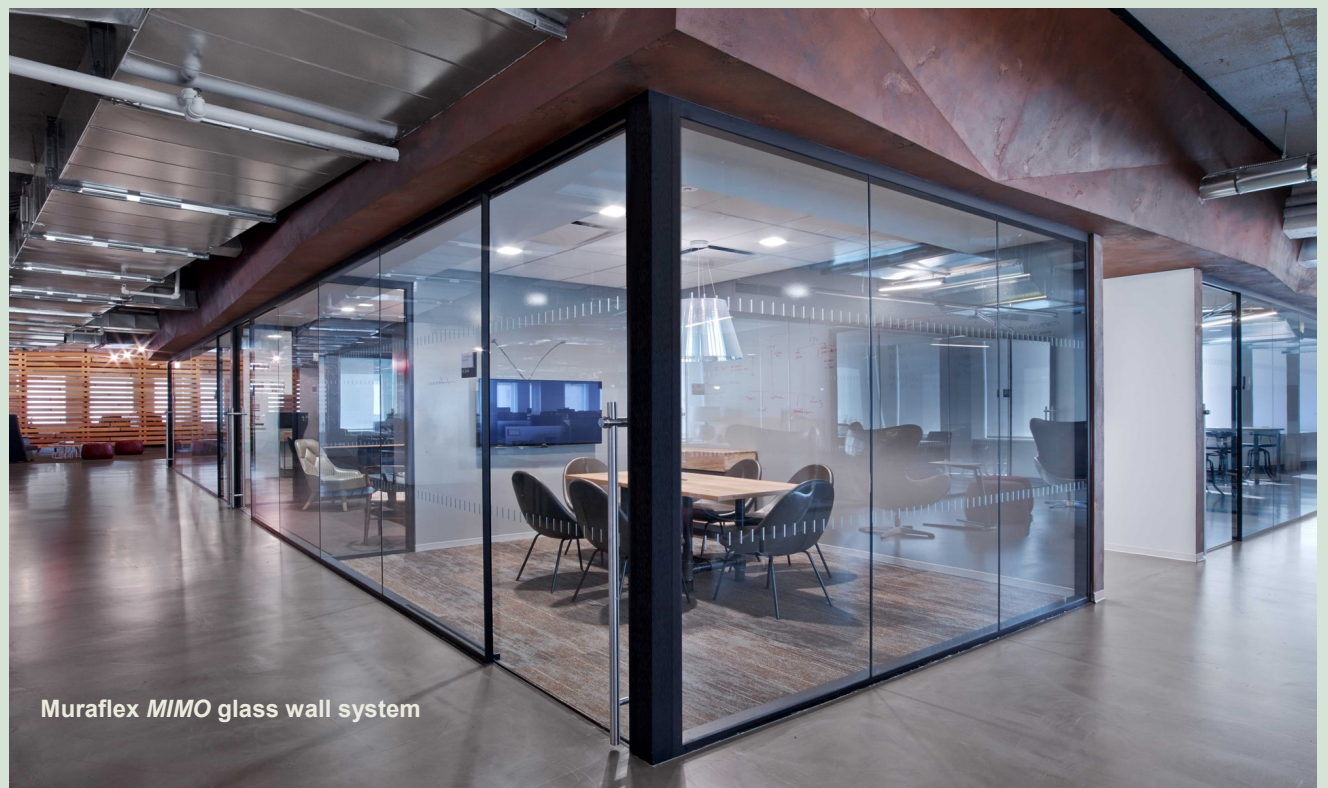

Modular glass partition walls are increasing in use because they offer significant benefits to the end-user. Here are just a few highlights:

1. Reconfiguration of space to suit client requests are simpler. Remodeling is less costly and time-consuming compared to traditional construction.
2. Clients can enjoy the open office experience with improved acoustics. Ambient noise is reduced by locating team meetings within the enclosed glass areas.
3. Glass partitions make for brighter interiors with more penetration of natural light. As we learned with last month's Mechoshade CEU, increased natural light makes people more productive and happier in their work environment.