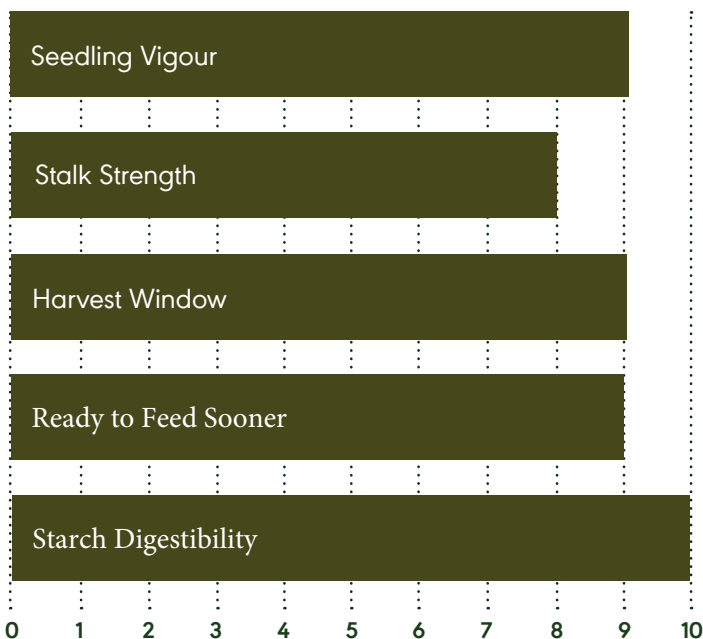

SILAGE SPECIFIC CORN

924S

2225-2325 CHU

83 Day RM

KEY STRENGTHS

- Earliest Leafy Floury hybrid in market
- Excellent tonnage and quality silage
- Long harvest window
- Highly digestible starch
- Easily digestible fibre
- Large flex ear
- Excellent stalks and roots
- Ready to feed sooner

CHARACTERISTICS

White Cob Colour	Flex Ear Type
N/A Goss's Wilt	Good Northern Leaf Blight
Leafy Floury Starch Type	Very Tall Plant Height
Mid Flowering	Low-Medium Ear Height
Excellent Staygreen	Very Good Root Rating
Excellent Fibre Digestibility	Excellent Drought Tolerance

Rating Scale 1-2 Poor, 3-4 Fair, 5-6 Good, 7-8 Very Good, 9-10 Excellent

ALWAYS READ AND FOLLOW PESTICIDE LABEL DIRECTIONS. Roundup Ready® 2 Technology contains genes that confer tolerance to glyphosate. Glyphosate will kill crops that are not tolerant to glyphosate. Roundup Ready® is a registered trademark of Bayer Group. Used under license