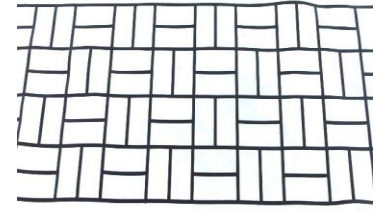

Poly Coated Paper Concrete Floor Stencils

Antique Cobble

Ashlar Tile

Austrian Cobble

Basketweave

Belgium Brick

European Fan

Flagstone

London Cobble

Random Stone

Roman Paver

Runningbond

Available in 500 sqft and 1,000 sqft. Poly coated on both sides to help deflect moisture. Can be used on fresh concrete and existing concrete surfaces. Held in place with Blu Tack which is included in the box.

Small Brick Circle

Large Brick Circle

Small Cobble Circle

Large Cobble Circle

Soldier Border

Cobble Border

Stone Border

Small Circles: 36" diameter
Large Circles: 84" diameter
Borders are 321 linear ft