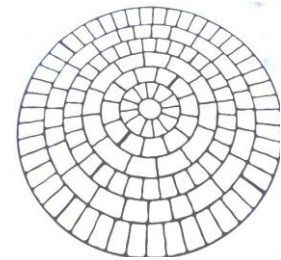

London Cobble

Random Stone

Roman Paver

Runningbond

Available in 500 sqft and 1,000 sqft. Poly coated on both sides to help deflect moisture. Can be used on fresh concrete and existing concrete surfaces. Held in place with Blu Tack which is included in the box.

Small Brick Circle

Large Brick Circle

Small Cobble Circle

Large Cobble Circle

Soldier Border

Cobble Border

Stone Border

Small Circles: 36" diameter
Large Circles: 84" diameter
Borders are 321 linear ft