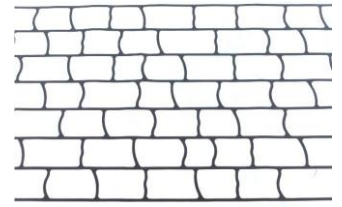

Poly Coated Paper Concrete Floor Stencils

Antique Cobble

Ashlar Tile

Austrian Cobble

Basketweave

Belgium Brick

European Fan

Flagstone

London Cobble

Random Stone

Roman Paver

Runningbond

Available in 500 sqft and 1,000 sqft. Poly coated on both sides to help deflect moisture. Can be used on fresh concrete and existing concrete surfaces. Held in place with Blu Tack which is included in the box.

Small Brick Circle

Large Brick Circle

Small Cobble Circle

Large Cobble Circle

Soldier Border

Cobble Border

Stone Border

Small Circles: 36" diameter
Large Circles: 84" diameter
Borders are 321 linear ft