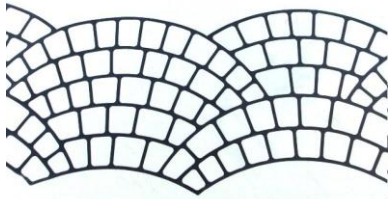

Poly Coated Paper Concrete Floor Stencils

Antique Cobble

Ashlar Tile

Austrian Cobble

Basketweave

Belgium Brick

European Fan

Flagstone

London Cobble

Random Stone

Roman Paver

Runningbond

Available in 500 sqft and 1,000 sqft. Poly coated on both sides to help deflect moisture. Can be used on fresh concrete and existing concrete surfaces. Held in place with Blu Tack which is included in the box.

Small Brick Circle

Large Brick Circle

Small Cobble Circle

Large Cobble Circle

Soldier Border

Cobble Border

Stone Border

Small Circles: 36" diameter
Large Circles: 84" diameter
Borders are 321 linear ft