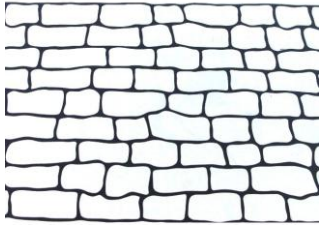

Poly Coated Paper Concrete Floor Stencils

Antique Cobble

Ashlar Tile

Austrian Cobble

Basketweave

Belgium Brick

European Fan

Flagstone

London Cobble

Random Stone

Roman Paver

Runningbond

Available in 500 sqft and 1,000 sqft. Poly coated on both sides to help deflect moisture. Can be used on fresh concrete and existing concrete surfaces. Held in place with Blu Tack which is included in the box.

Small Brick Circle

Large Brick Circle

Small Cobble Circle

Large Cobble Circle

Soldier Border

Cobble Border

Stone Border

Small Circles: 36" diameter
Large Circles: 84" diameter
Borders are 321 linear ft