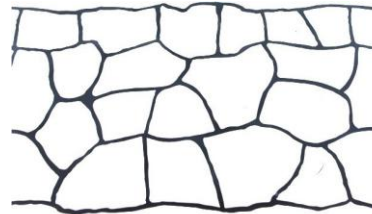

Poly Coated Paper Concrete Floor Stencils

Antique Cobble

Ashlar Tile

Austrian Cobble

Basketweave

Belgium Brick

European Fan

Flagstone

London Cobble

Random Stone

Roman Paver

Runningbond

Available in 500 sqft and 1,000 sqft. Poly coated on both sides to help deflect moisture. Can be used on fresh concrete and existing concrete surfaces. Held in place with Blu Tack which is included in the box.

Small Brick Circle

Large Brick Circle

Small Cobble Circle

Large Cobble Circle

Soldier Border

Cobble Border

Stone Border

Small Circles: 36" diameter
Large Circles: 84" diameter
Borders are 321 linear ft