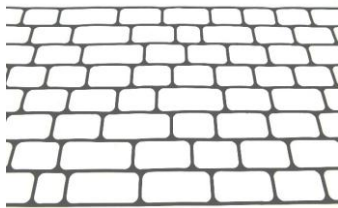

Poly Coated Paper Concrete Floor Stencils

Antique Cobble

Ashlar Tile

Austrian Cobble

Basketweave

Belgium Brick

European Fan

Flagstone

London Cobble

Random Stone

Roman Paver

Runningbond

Available in 500 sqft and 1,000 sqft. Poly coated on both sides to help deflect moisture. Can be used on fresh concrete and existing concrete surfaces. Held in place with Blu Tack which is included in the box.

Small Brick Circle

Large Brick Circle

Small Cobble Circle

Large Cobble Circle

Soldier Border

Cobble Border

Stone Border

Small Circles: 36" diameter
Large Circles: 84" diameter
Borders are 321 linear ft