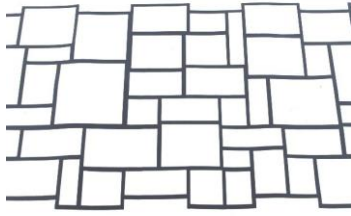

Poly Coated Paper Concrete Floor Stencils

Antique Cobble

Ashlar Tile

Austrian Cobble

Basketweave

Belgium Brick

European Fan

Flagstone

London Cobble

Random Stone

Roman Paver

Runningbond

Available in 500 sqft and 1,000 sqft. Poly coated on both sides to help deflect moisture. Can be used on fresh concrete and existing concrete surfaces. Held in place with Blu Tack which is included in the box.

Small Brick Circle

Large Brick Circle

Small Cobble Circle

Large Cobble Circle

Soldier Border

Cobble Border

Stone Border

Small Circles: 36" diameter
Large Circles: 84" diameter
Borders are 321 linear ft