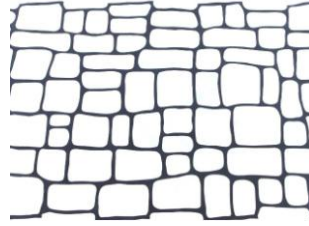

Poly Coated Paper Concrete Floor Stencils

Antique Cobble

Ashlar Tile

Austrian Cobble

Basketweave

Belgium Brick

European Fan

Flagstone

London Cobble

Random Stone

Roman Paver

Runningbond

Available in 500 sqft and 1,000 sqft. Poly coated on both sides to help deflect moisture. Can be used on fresh concrete and existing concrete surfaces. Held in place with Blu Tack which is included in the box.

Small Brick Circle

Large Brick Circle

Small Cobble Circle

Large Cobble Circle

Soldier Border

Cobble Border

Stone Border

Small Circles: 36" diameter
Large Circles: 84" diameter
Borders are 321 linear ft