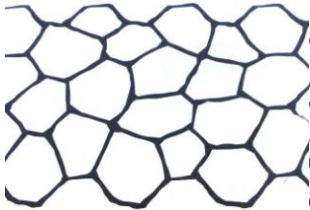

Poly Coated Paper Concrete Floor Stencils

Antique Cobble

Ashlar Tile

Austrian Cobble

Basketweave

Belgium Brick

European Fan

Flagstone

London Cobble

Random Stone

Roman Paver

Runningbond

Available in 500 sqft and 1,000 sqft. Poly coated on both sides to help deflect moisture. Can be used on fresh concrete and existing concrete surfaces. Held in place with Blu Tack which is included in the box.

Small Brick Circle

Large Brick Circle

Small Cobble Circle

Large Cobble Circle

Soldier Border

Cobble Border

Stone Border

Small Circles: 36" diameter
Large Circles: 84" diameter
Borders are 321 linear ft