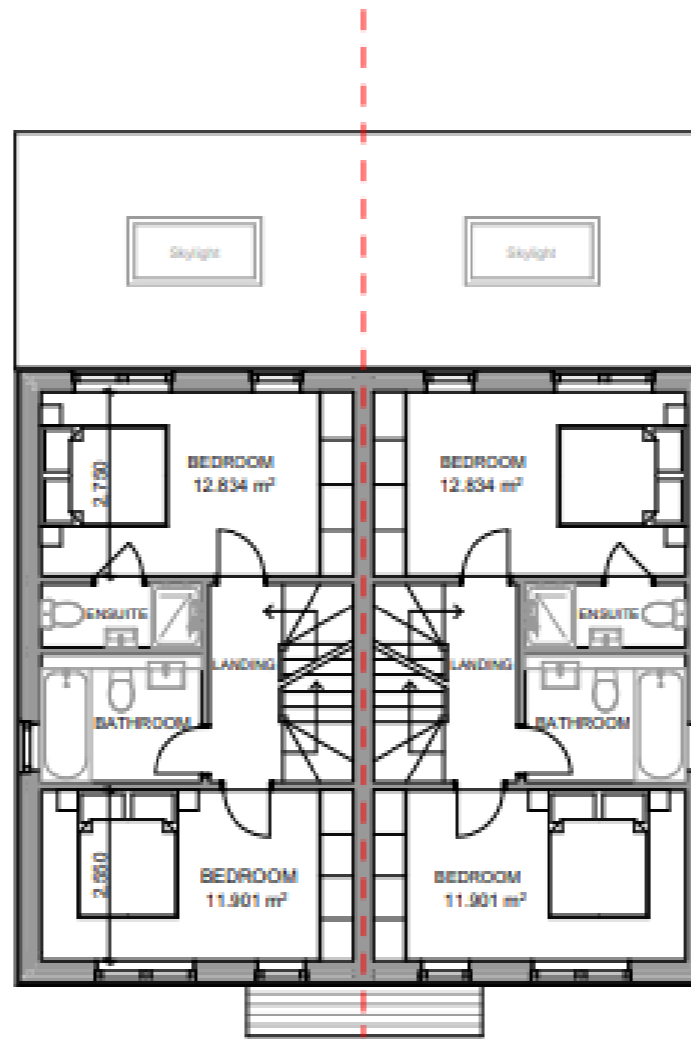

1 GF-Ground Floor 1:100

Storage areas (not including kitchen and utility cupboards) = 4.6m²

2 01-First Floor 1:100

3 02-Second Floor 1:100

Pink area denotes area with headroom under 2.5m. This area totals 18m², 25% of 122m² = 30.5m² therefore the area is well below 25% of the total floor area.