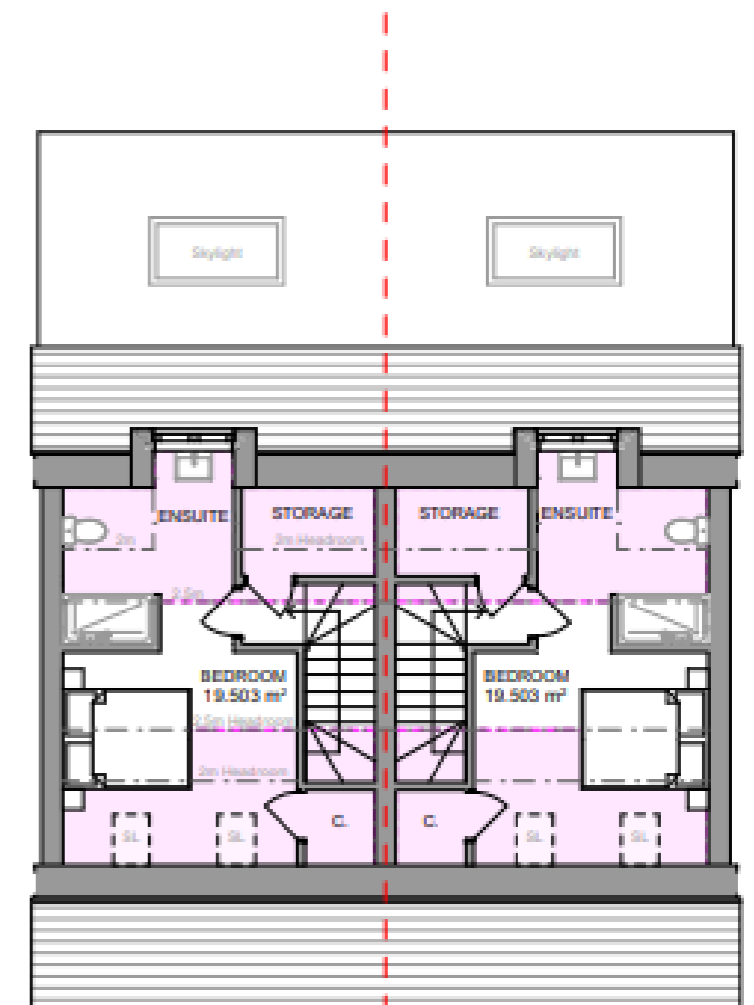

1 GF-Ground Floor 1:100

Storage areas (not including kitchen and utility cupboards) = 4.6m²

2 01-First Floor 1:100

3 02-Second Floor 1:100

Pink area denotes area with headroom under 2.5m. This area totals 18m², 25% of 122m² = 30.5m² therefore the area is well below 25% of the total floor area.