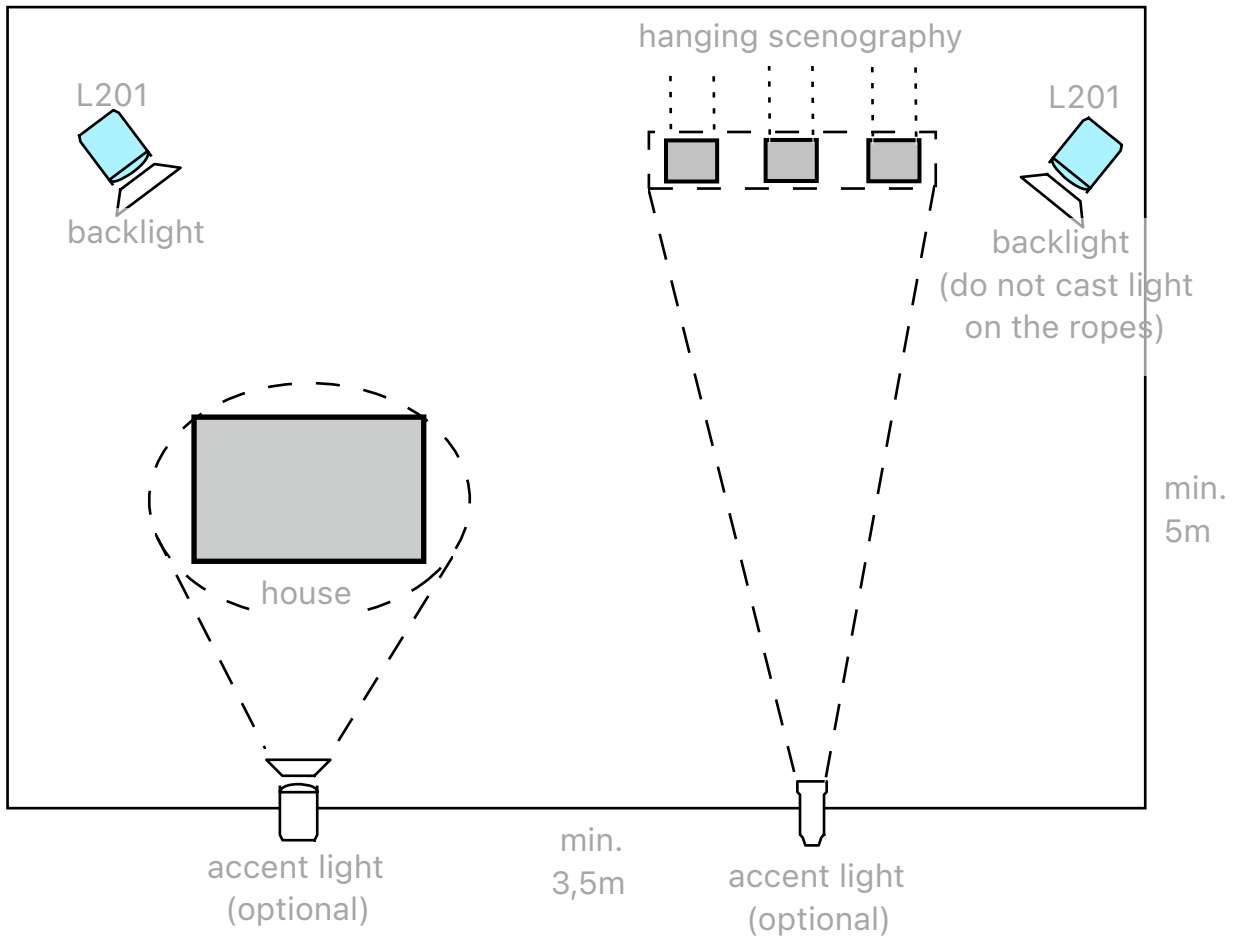

Dafa Puppet Theatre  
**Zum and Zak**

general  
light

L075  
general  
light  
evening blue

L075  
general  
light  
evening blue

general  
light