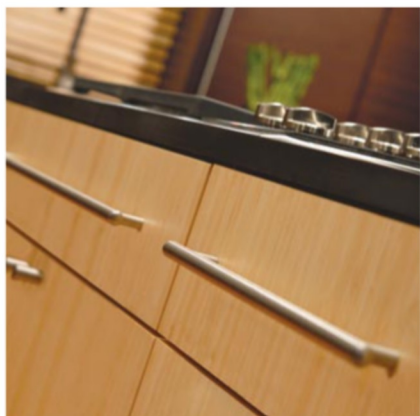

# INOVAE

FULL ACCESS INNOVATION

- ▶ Door Style: Classic
- Wood: Bamboo
- Finish: Espresso & Natural
- shown with optional stainless steel drawer system*

Made in the USA • Since 1893

[www.platowoodwork.com](http://www.platowoodwork.com)  
1.800.328.5924