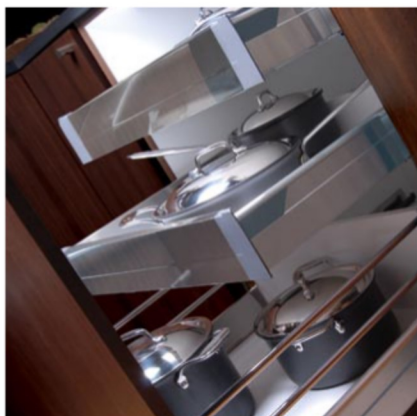

# INOVAE

FULL ACCESS INNOVATION

- ▶ Door Style: Classic
- Wood: Bamboo
- Finish: Espresso & Natural
- shown with optional stainless steel drawer system*

Made in the USA • Since 1893

[www.platowoodwork.com](http://www.platowoodwork.com)  
1.800.328.5924