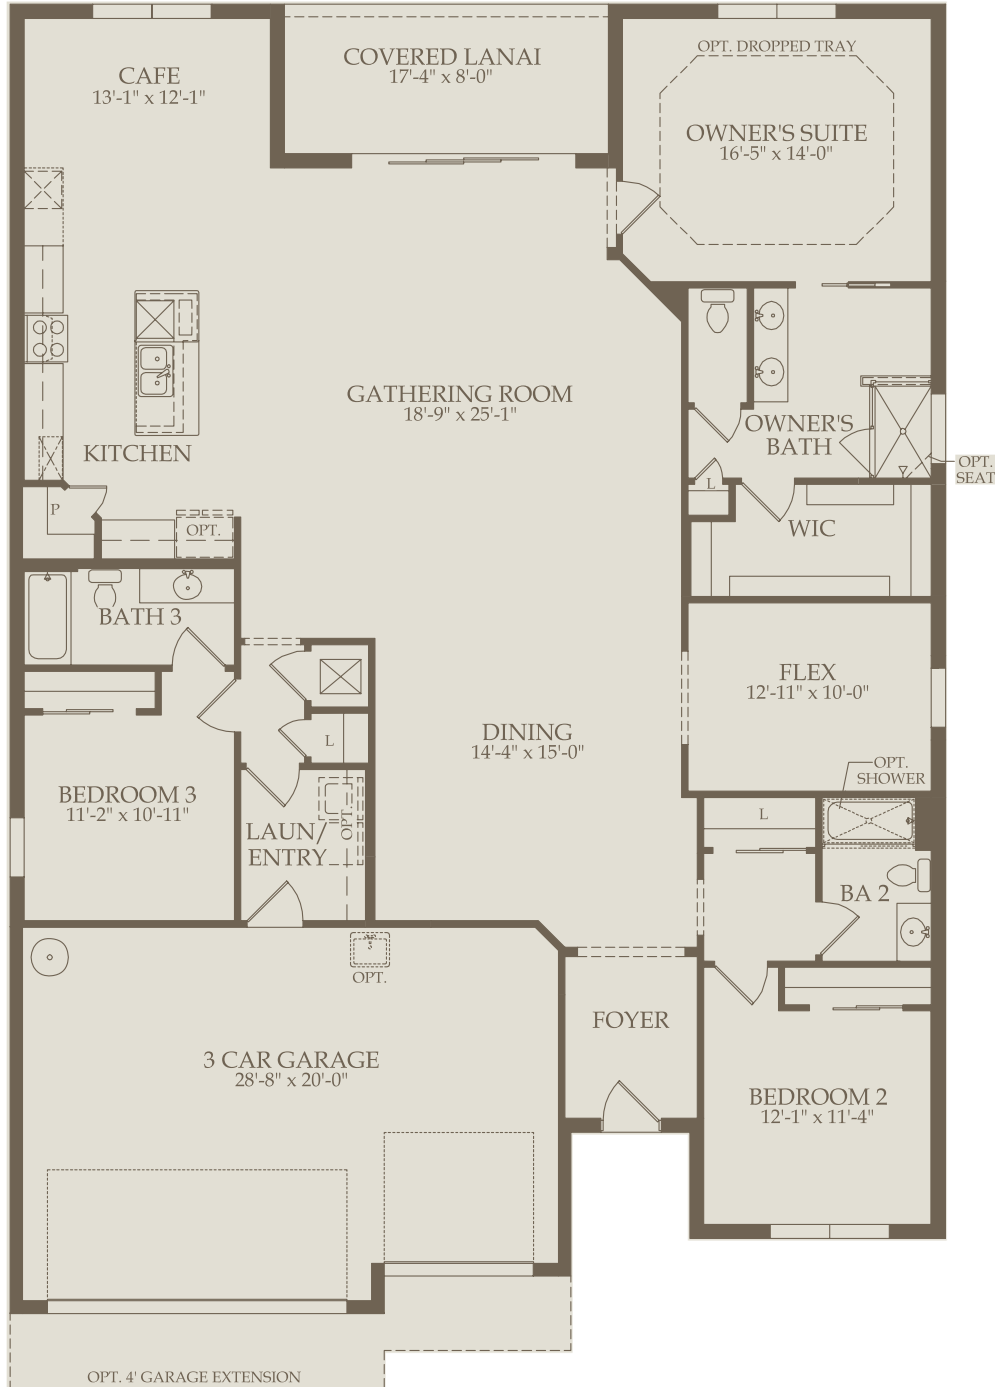

Floor 1

Options not selected include : Zero Corner Sliding Glass Door at Cafe, Stairs to Loft, Bedroom 4, Den, Sliding Pocket Door at Gathering Room, Built-In Appliances at Kitchen, Lower Dishwasher at Kitchen, Tub Upgrade at Owner's Bath, Walk-In Shower at Owner's Bath, Loft w/Bedroom & Bath

For this application, the company does not warrant or assume any legal liability or responsibility for the accuracy, completeness, or usefulness of any information, apparatus, product, or process disclosed. Base floor plan subject to change based on elevation selected.

DEL WEBB STONE CREEK
6320 SW 89th Court Road , Ocala, FL 34481
877-333-5932

Infinity Floor Plan
3-4 Bedrooms * 3-4 Bathrooms * 3 Car Garage

Floor 2

Options not selected include : Zero Corner Sliding Glass Door at Cafe, Stairs to Loft, Bedroom 4, Den, Sliding Pocket Door at Gathering Room, Built-In Appliances at Kitchen, Lower Dishwasher at Kitchen, Tub Upgrade at Owner's Bath, Walk-In Shower at Owner's Bath, Loft w/Bedroom & Bath