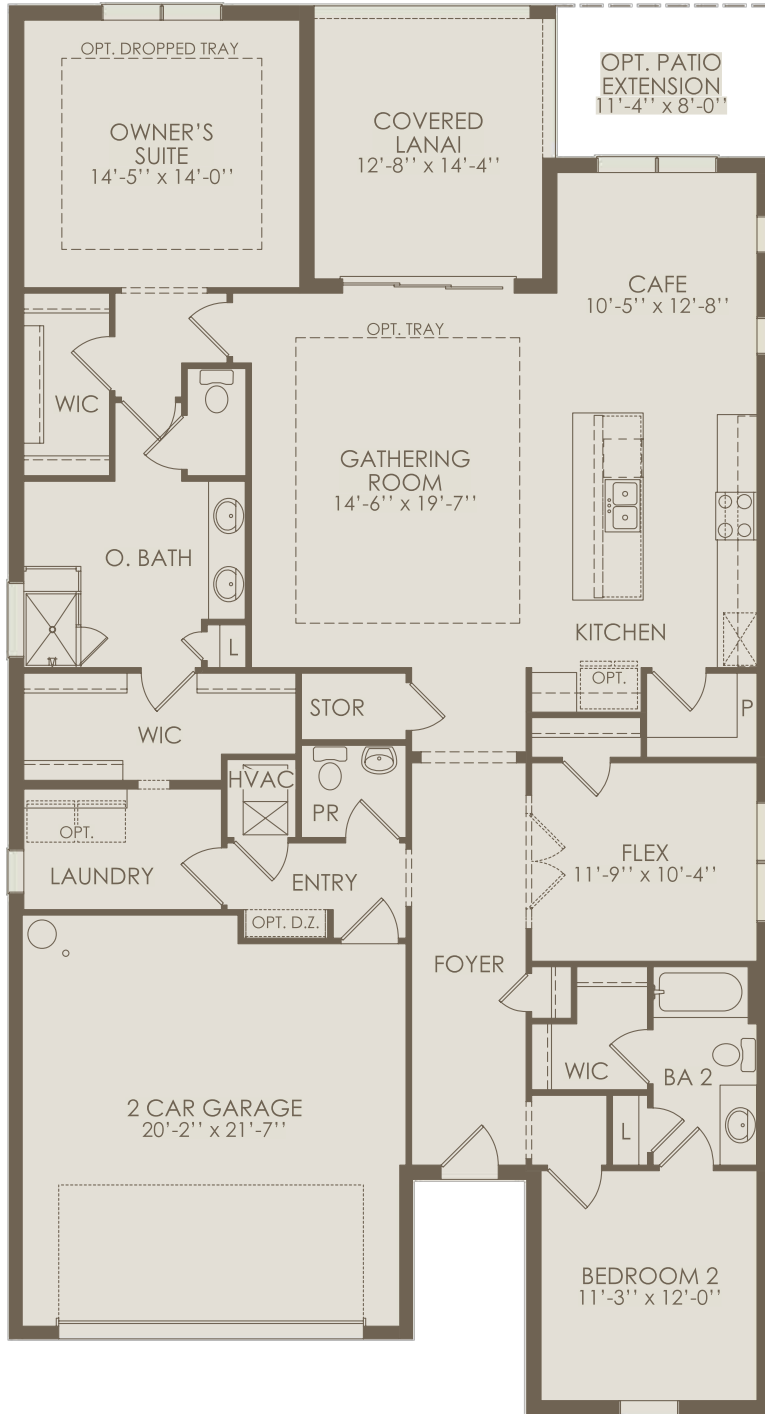

Prestige Floor Plan  
 2-3 Bedrooms ♦ 2.5 Bathrooms ♦ 2 Car Garage

Floor 1

Options not selected include : Sliding Glass Door at Cafe, Covered Lanai Extension, Bedroom 3, Kitchen Layout 4, Laundry Upgrade, Owner's Bath 4

For this application, the company does not warrant or assume any legal liability or responsibility for the accuracy, completeness, or usefulness of any information, apparatus, product, or process disclosed. Base floor plan subject to change based on elevation selected.