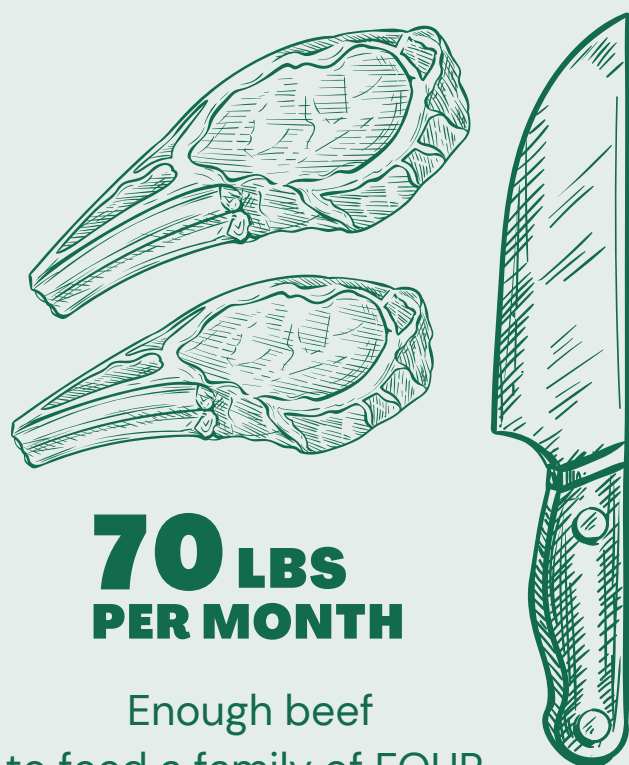

# COW SHARE

## COMMUNITY SUPPORTED AGRICULTURE BASICS

CSA is an alternative model of agriculture, food distribution, and food processing that allows the producer and consumer to share the benefits of small farming.

**425 LBS  
PER COW**

\$2500 to purchase  
whole cow share

**70 LBS  
PER MONTH**

Enough beef  
to feed a family of FOUR  
THREE times per week  
for the month!

**\$416 PER MONTH**

When you break purchase  
price into 6 payments.