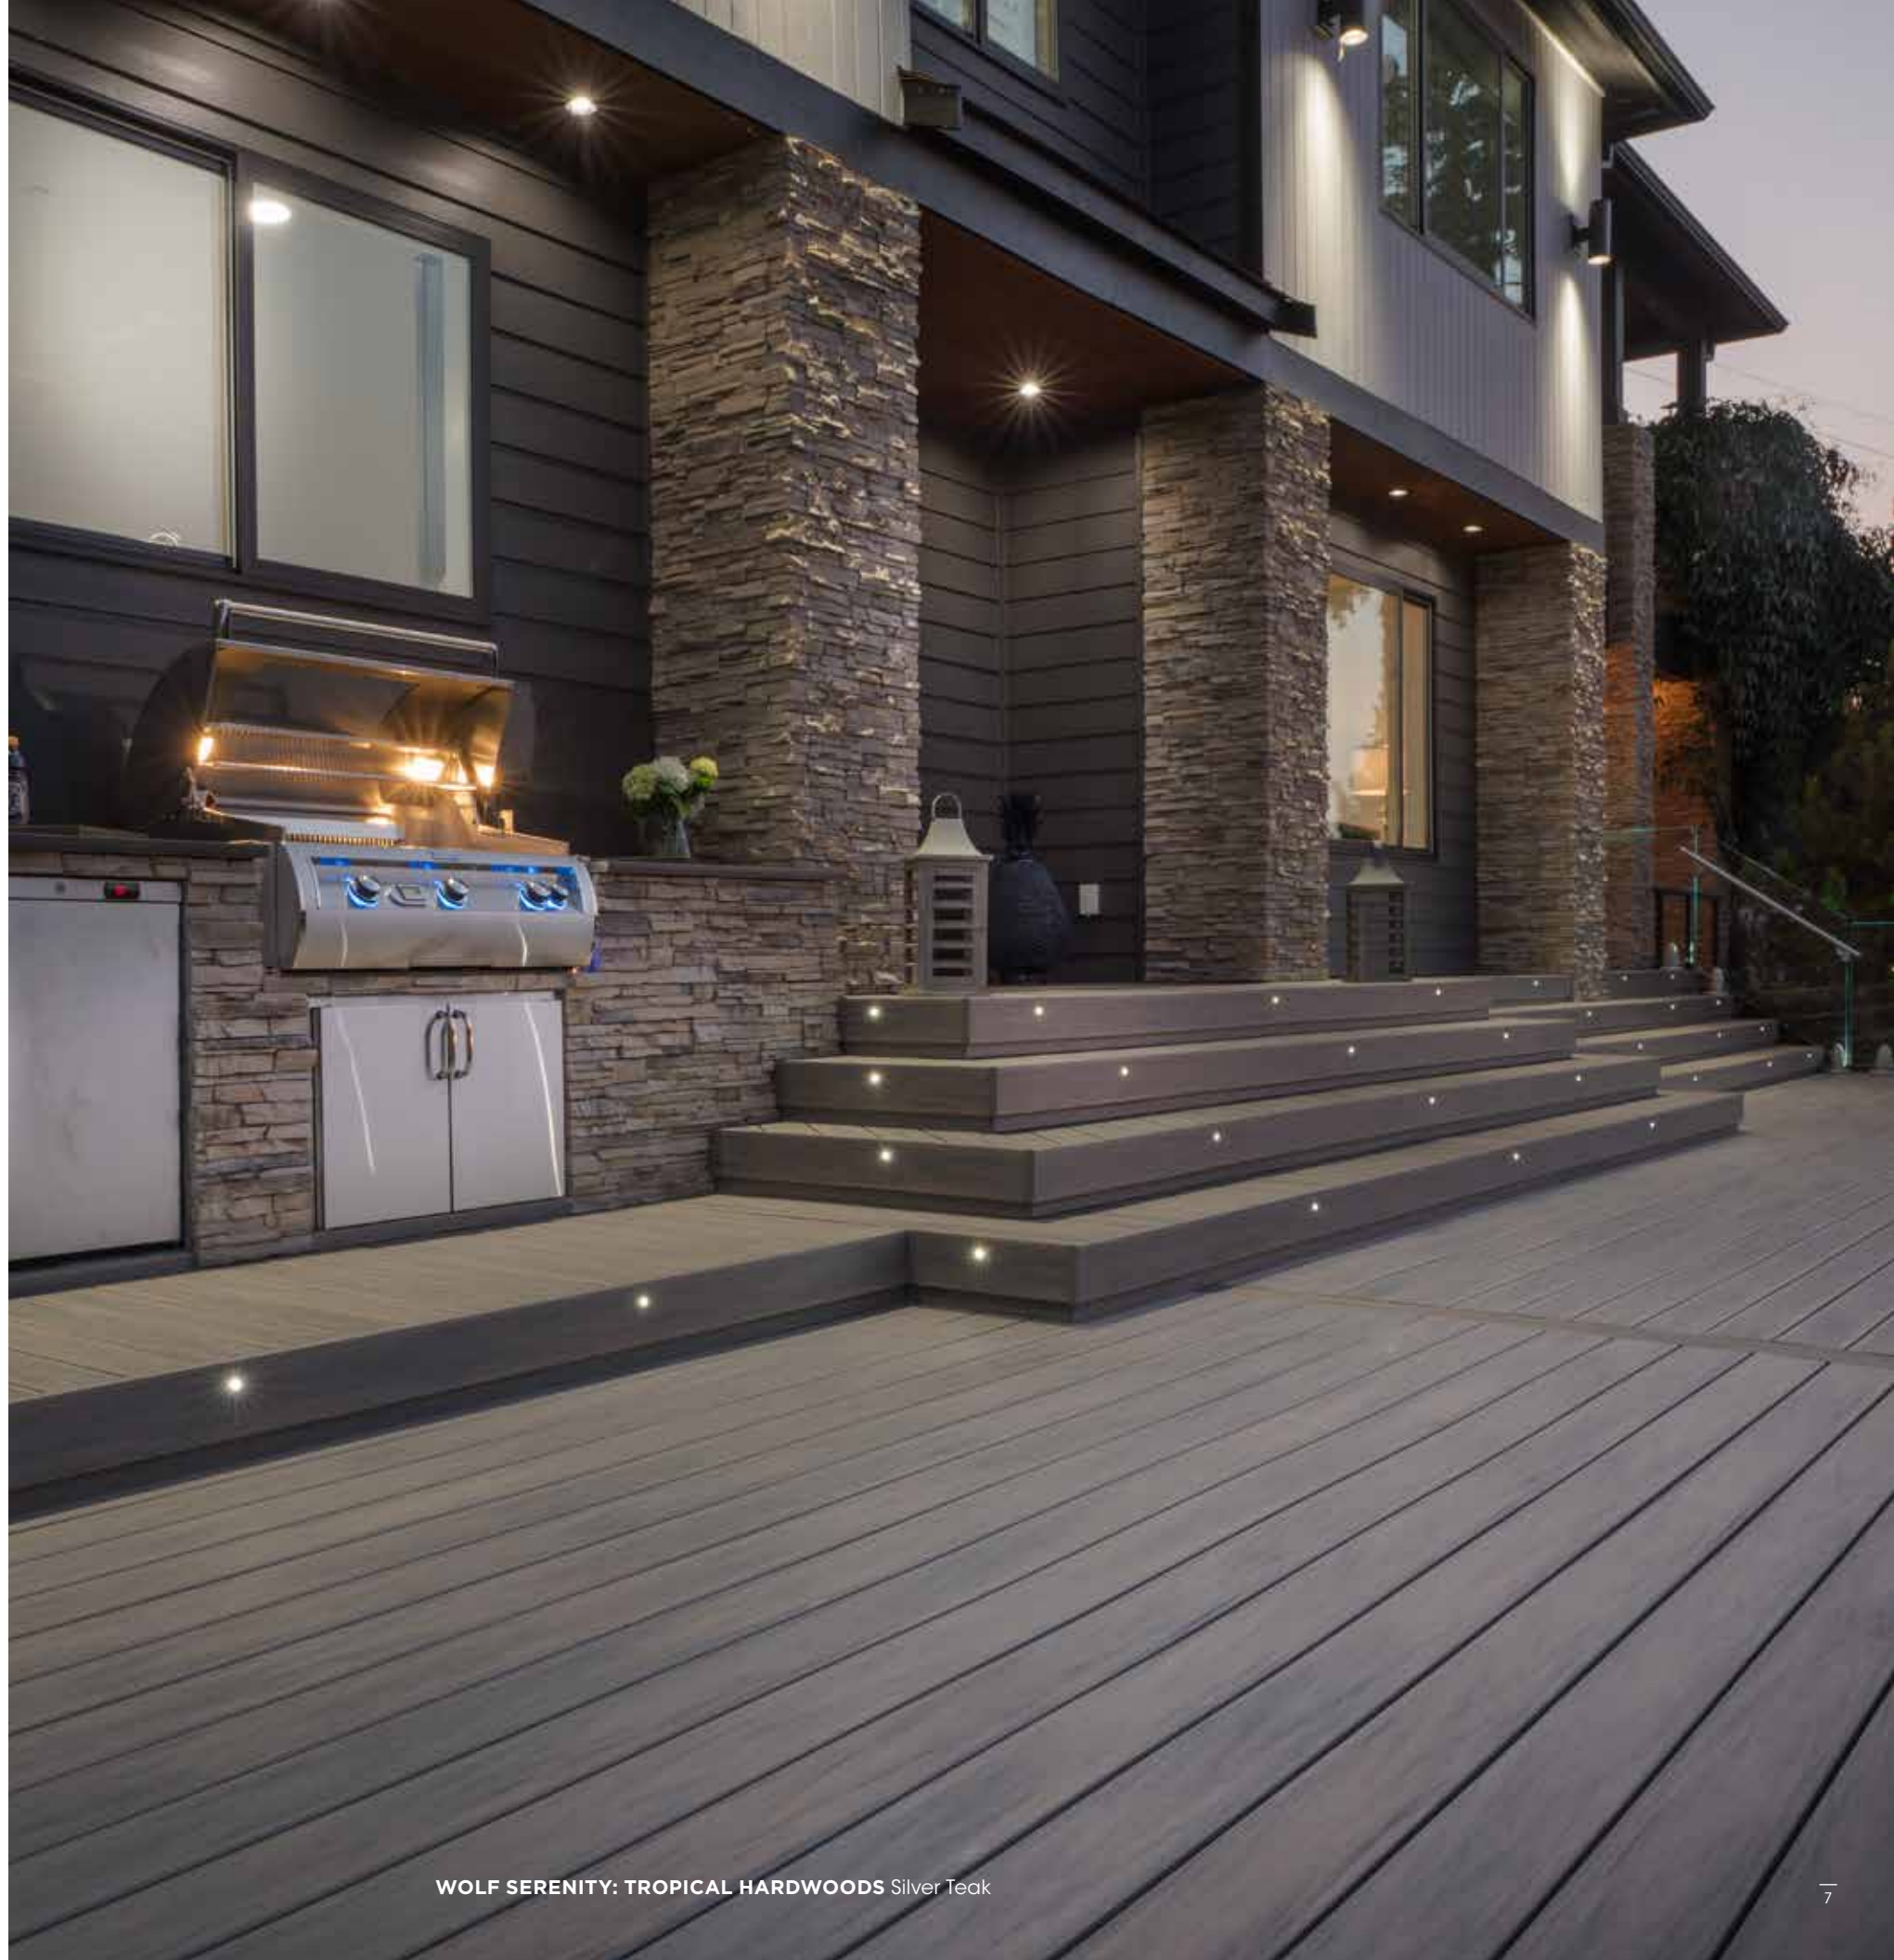

WOLF SERENITY: SEASIDE Harbor Grey

WOLF SERENITY: TROPICAL HARDWOODS Silver Teak