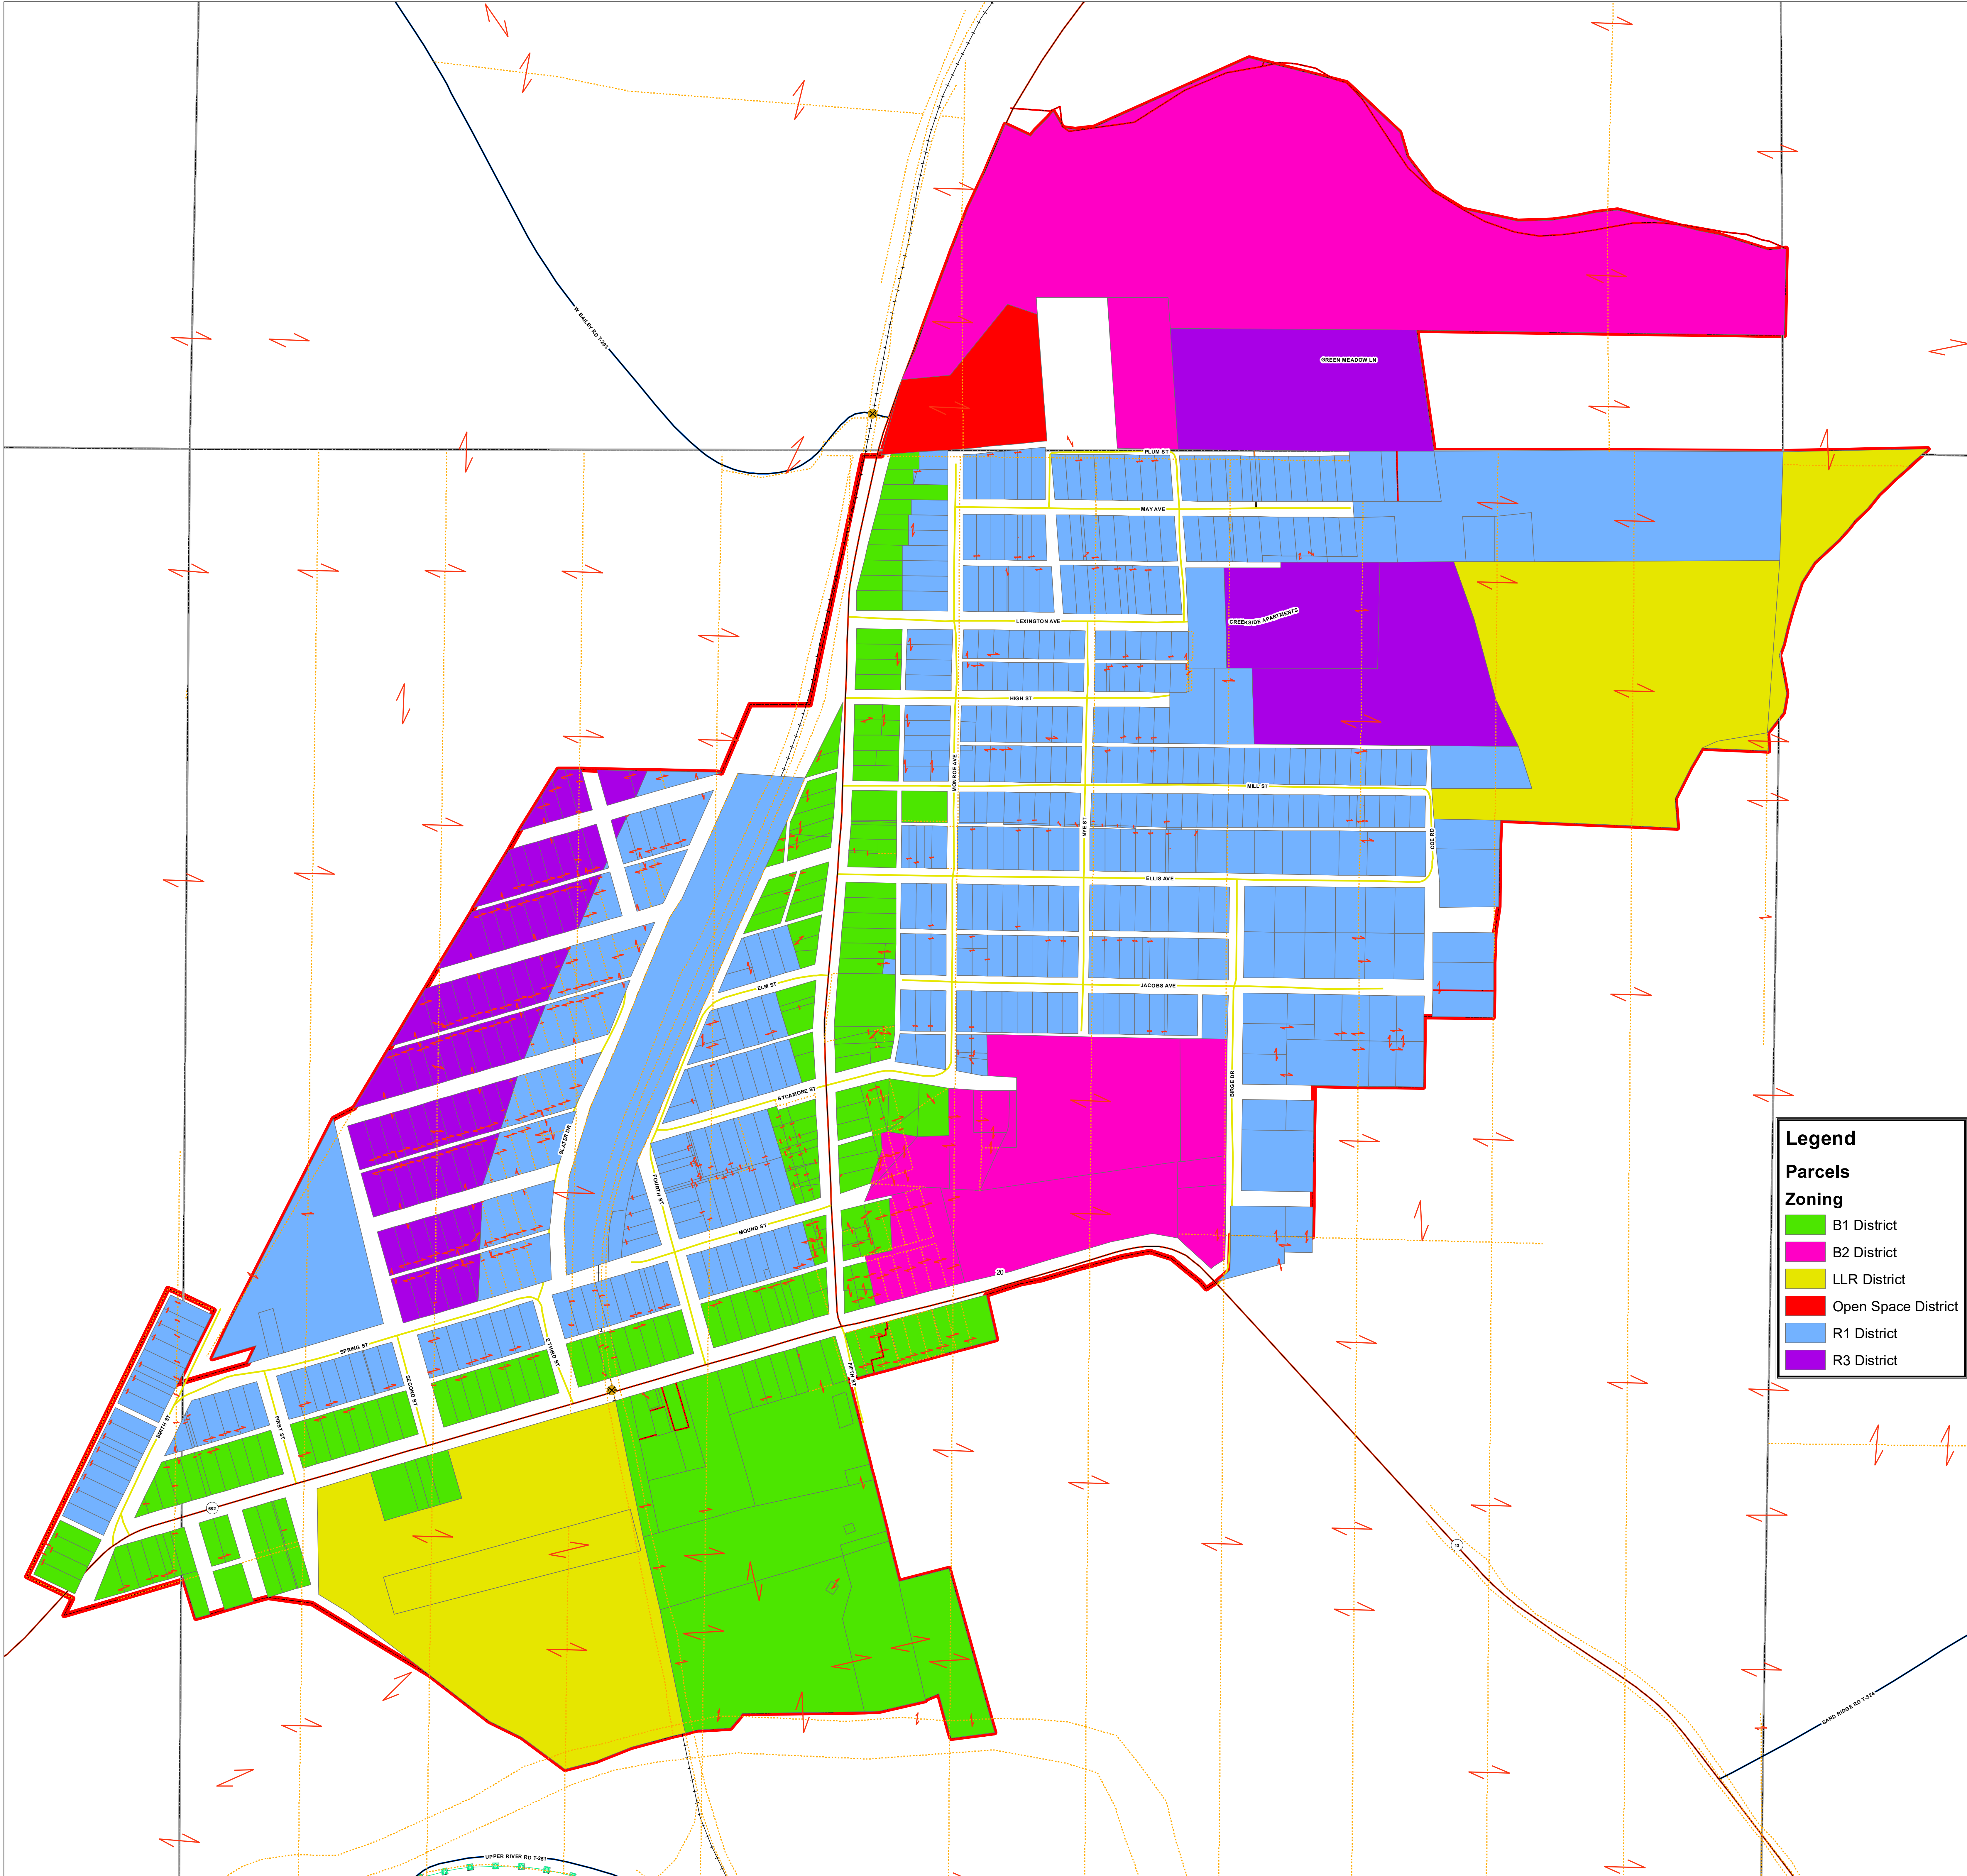

ATHENS COUNTY AUDITOR PLAT MAP
1 in = 185 feet
These maps are believed to be correct and are to show ownership only.

Chauncey
Dover Twp
Sec 14, 20,
21, & 26
T10-R14

Legend

Parcels

Zoning

- B1 District
- B2 District
- LLR District
- Open Space District
- R1 District
- R3 District