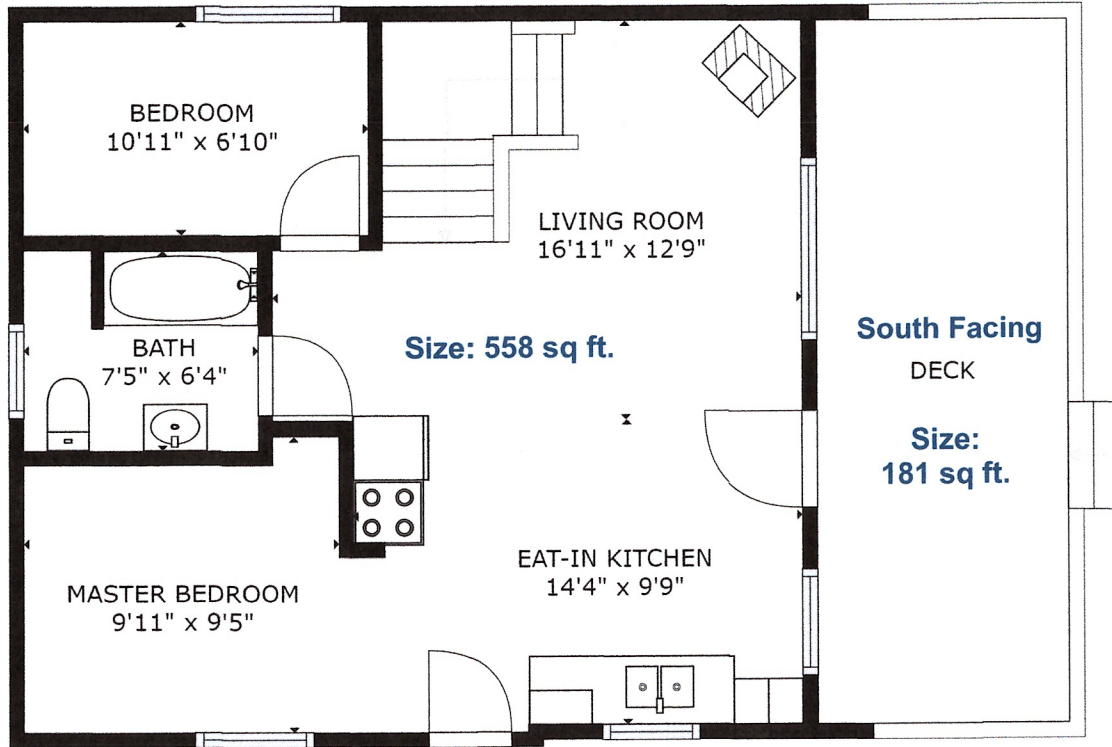

CABIN 2

Gross Internal Area
738 sq ft

MAIN FLOOR

LOFT

JEFFMARTENS
LOCAL REALTOR®

"It's Time For A Change - Let Me Help!"

250.812.6492 | jeffmartens.ca

Floor plans have been created by Jeff Martens PREC. Sizes and dimensions are approximate, actual may vary.