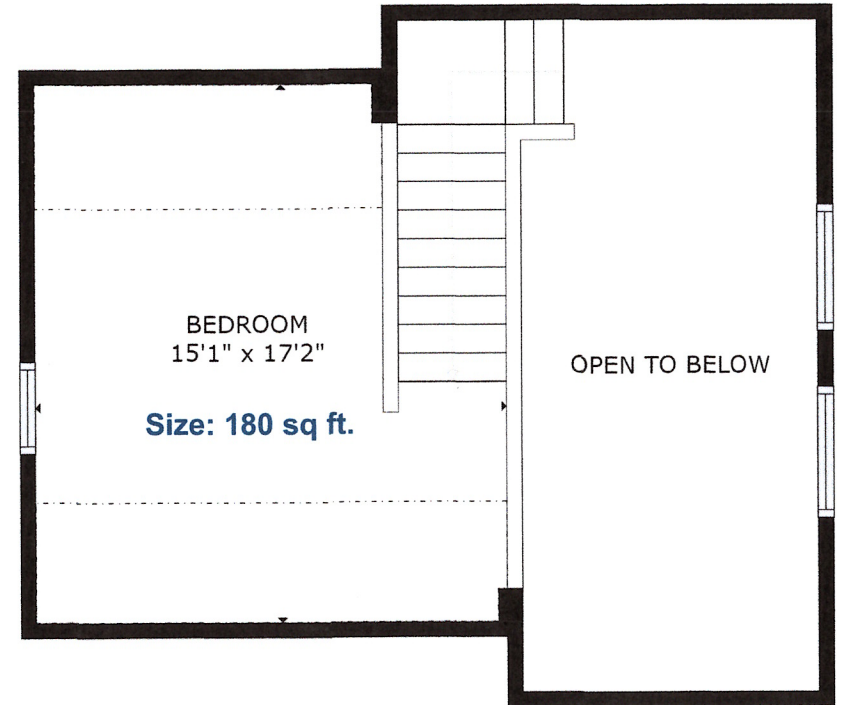

CABIN 2

Gross Internal Area
738 sq ft

MAIN FLOOR

LOFT

JEFFMARTENS
LOCAL REALTOR®

"It's Time For A Change - Let Me Help!"

250.812.6492 | jeffmartens.ca

Floor plans have been created by Jeff Martens PREC. Sizes and dimensions are approximate, actual may vary.