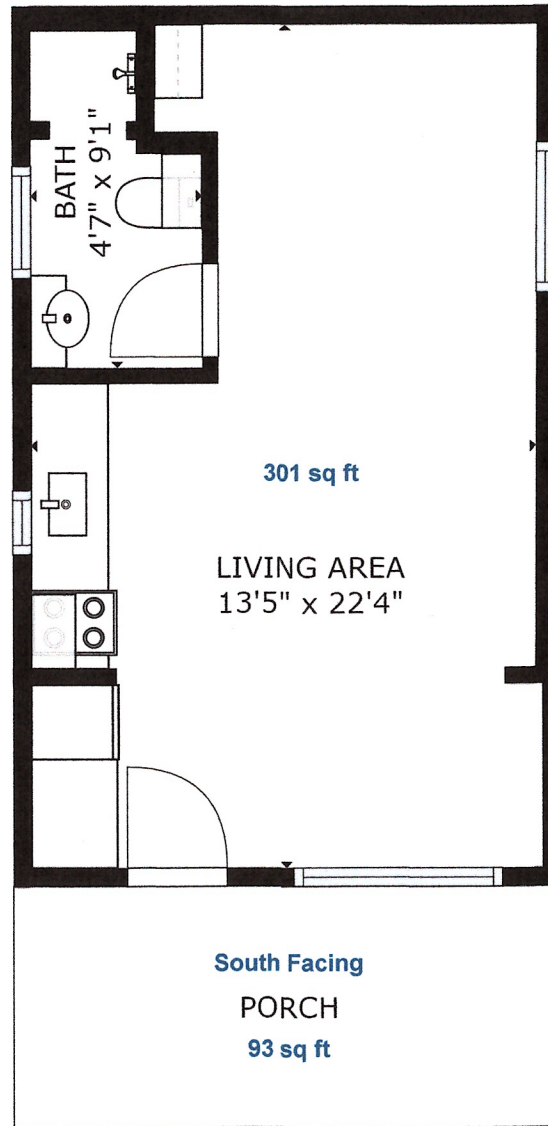

CABIN 6

Gross Internal Area
301 sq ft

Water

JEFFMARTENS
LOCAL REALTOR®

"It's Time For A Change - Let Me Help!"
250.812.6492 | jeffmartens.ca

Floor plans have been created by Jeff Martens PREC. Sizes and dimensions are approximate, actual may vary.