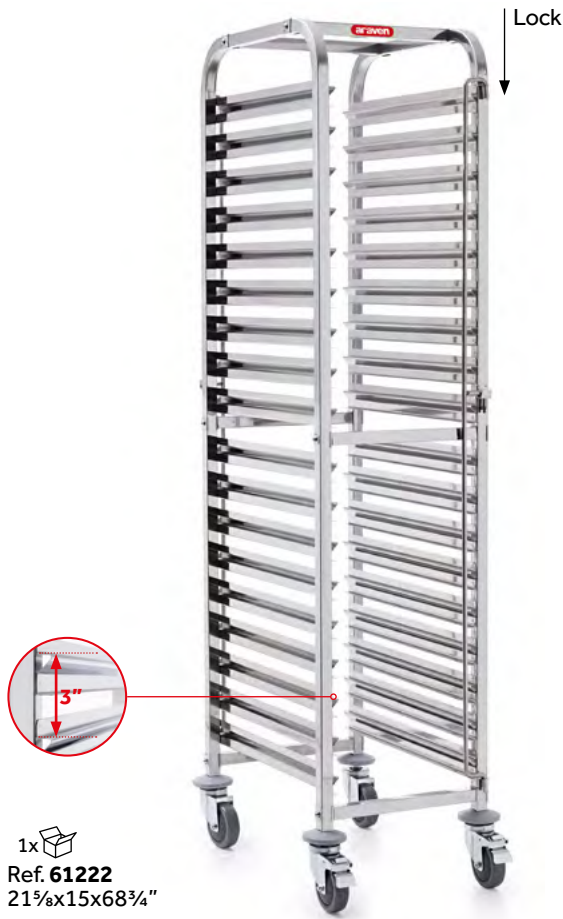

GN 1/1 18 Rails INOX Trolley

Max
112kg

Stainless Steel

1x
Ref. **61222**
21⁵/₈x15x68³/₄"

GN 1/3	GN 1/2	GN 1/1
h2¹/₂" x 54 units	h2¹/₂" x 36 units	h2¹/₂" x 18 units
h4" x 24 units	h4" x 16 units	h4" x 8 units
h6" x 24 units	h6" x 16 units	h6" x 8 units
h8" x 18 units	h8" x 12 units	h8" x 6 units