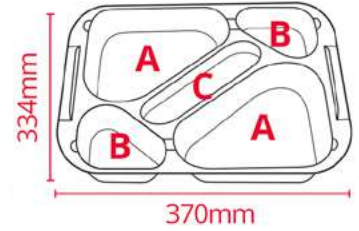

x14
 Ref. __ 048
 18¹/₈x13⁷/₈x1"

x28
 Ref. __ 046
 13³/₄x10⁵/₈x³/₄"

x14
 Ref. __ 1050/_ 1051
 14¹/₂x13⁷/₈x1³/₄"

5 Compartment food tray

- A • x2 . 5.6qt
- B • x2 . 1.87qt
- C • x1

Polycarbonate

+95°C | +203°F
-40°C | -40°F