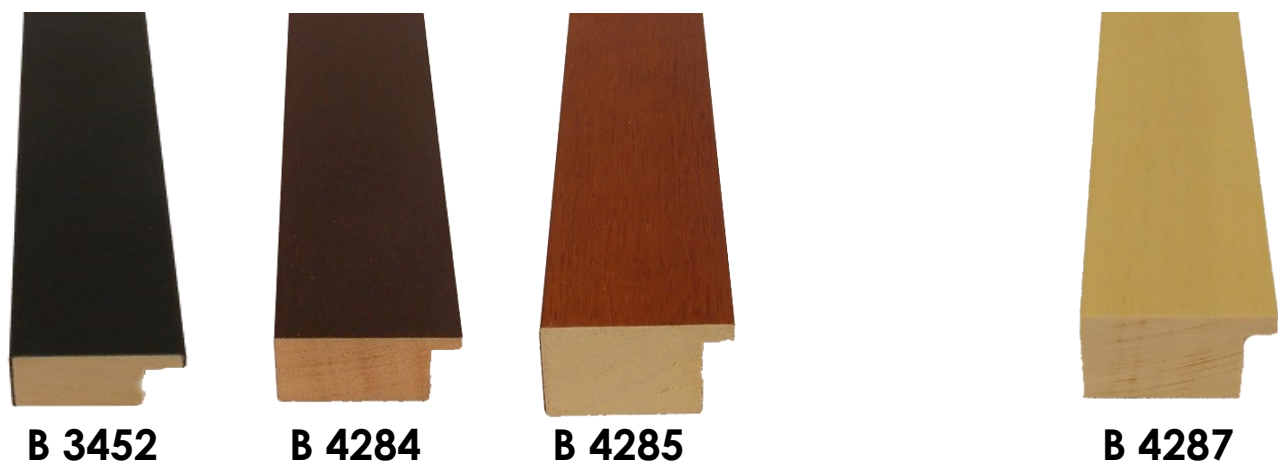

# LEADING EDGE

**A 2581**

**A 2582**

**A 2583**

**B 3296**

**B 3297**

**C 5302**

**C 5303**

**B 6222**

**B 6223**

**B 6224**

**B 6225**

To place your order please call: 866-310-4278

Fax your orders to: 616-698-8338

# MODERN BLOCKS